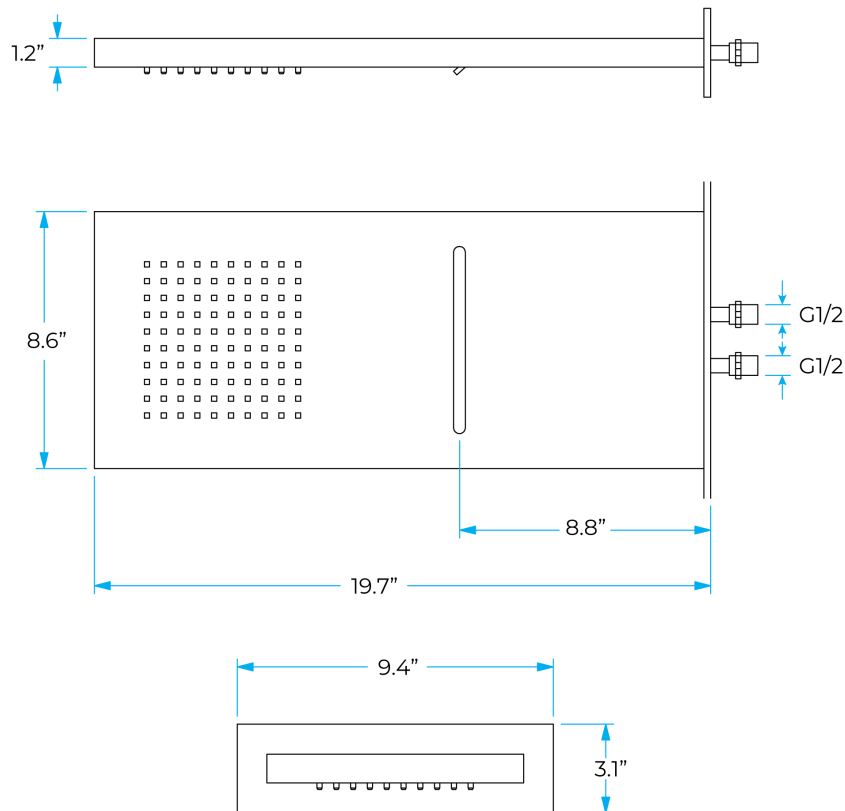

FONTANA LIMA ULTRA WATERFALL SYSTEM LIGHT OIL RUBBED BRONZE SPECS

Specifications

MATERIAL: SOLID BRASS
SHOWER HEAD SIZE: 20"
WATER FLOW RATE: 18 (L/MIN) 4.8 GPM
SHOWER HOSE: DOUBLE LOCKED 59"
(1.5M)
FINISH: LIGHT OIL RUBBED BRONZE

Shower Head Size:

Hand Shower Size:

The minimum required water pressure is 0.05 MPa (0.5 bar).
Flow rate 2.5 GPM (9.5 LPM).

Body Jets Size:

Mixer Connection:

Hot water
Cold water