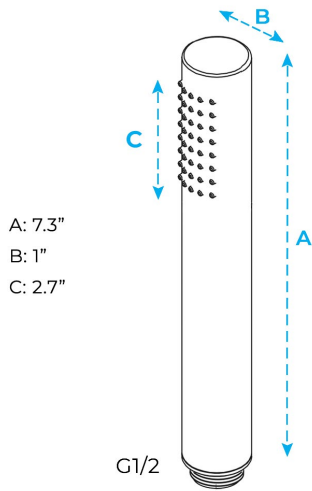

FONTANA LIMA ULTRA WATERFALL SYSTEM LIGHT OIL RUBBED BRONZE SPECS

Specifications

MATERIAL: SOLID BRASS
SHOWER HEAD SIZE: 20"
WATER FLOW RATE: 18 (L/MIN) 4.8 GPM
SHOWER HOSE: DOUBLE LOCKED 59"
(1.5M)
FINISH: LIGHT OIL RUBBED BRONZE

Shower Head Size:

Hand Shower Size:

The minimum required water pressure is 0.05 MPa (0.5 bar).
Flow rate 2.5 GPM (9.5 LPM).

Body Jets Size:

Mixer Connection:

Hot water
Cold water