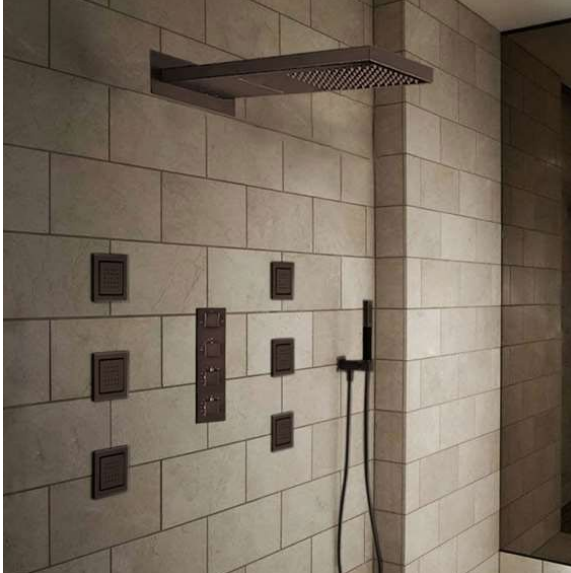

FONTANA LIMA ULTRA WATERFALL SYSTEM LIGHT OIL RUBBED BRONZE SPECS

Specifications

MATERIAL: SOLID BRASS
SHOWER HEAD SIZE: 20"
WATER FLOW RATE: 18 (L/MIN) 4.8 GPM
SHOWER HOSE: DOUBLE LOCKED 59"
(1.5M)
FINISH: LIGHT OIL RUBBED BRONZE

Shower Head Size:

Hand Shower Size:

The minimum required water pressure is 0.05 MPa (0.5 bar).
Flow rate 2.5 GPM (9.5 LPM).

Body Jets Size:

Mixer Connection:

Hot water
Cold water