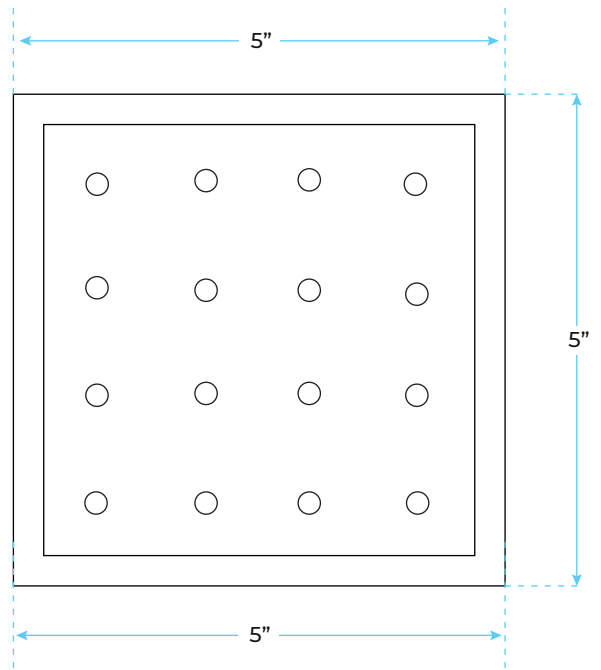

FONTANA LIMA ULTRA WATERFALL SYSTEM LIGHT OIL RUBBED BRONZE SPECS

Specifications

MATERIAL: SOLID BRASS
SHOWER HEAD SIZE: 20"
WATER FLOW RATE: 18 (L/MIN) 4.8 GPM
SHOWER HOSE: DOUBLE LOCKED 59"
(1.5M)
FINISH: LIGHT OIL RUBBED BRONZE

Shower Head Size:

Hand Shower Size:

The minimum required water pressure is 0.05 MPa (0.5 bar).
Flow rate 2.5 GPM (9.5 LPM).

Body Jets Size:

Mixer Connection:

Hot water
Cold water