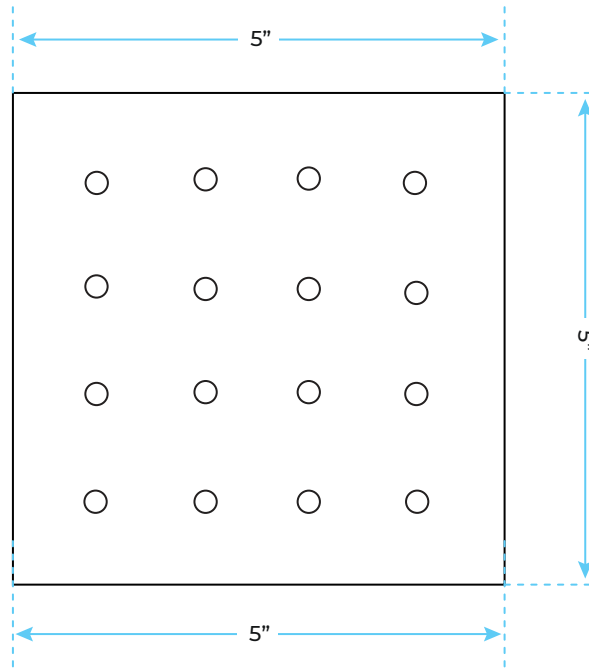

Body Jets Size:

Flow rate: 1.5 GPM / 5.7 LPM (each Bodyspray)