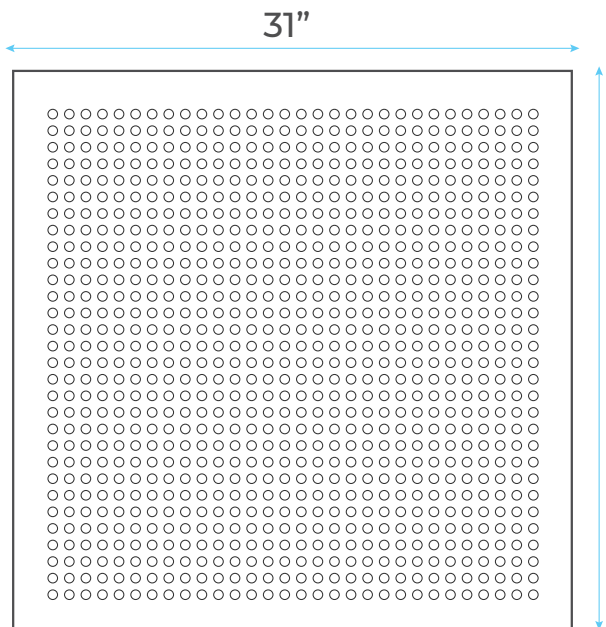

FONTANA ROYAL OIL RUBBED BRONZE DIGITAL RAINFALL LED SHOWER SYSTEM SPECS

Specifications

FINISH: OIL RUBBED BRONZE (ORB)
 STYLE: CONTEMPORARY RAIN SHOWERHEAD
 SHOWERHEAD HEIGHT (THICKNESS): 0.33"
 LED POWER SOURCE: WATER FLOW
 LED COLOR: BLUE, GREEN, RED
 SHOWER HEAD MOUNT METHOD: CEILING MOUNT
 CONNECTION: 1/2" US STANDARD

Shower Head Size:

Size option - 31" x 31"
 40" x 20"
 40: x 40"

Flow Rate

2.5 GPM / 9.5 LPM (rain Shower);

The LED light will change its color by detecting water temperature:

0-30°C (32-86°F): Blue LED

30-40°C (86-104°F): Green LED

40-50°C (104-122°F): Red LED

50-100°C (122-212°F): Flashing Red LED

Note: The LED lights are powered by water flow, and will be activated once the water is turned on.

Mixer Size :

Hand Shower Size:

The minimum required water pressure is 0.05 MPa (0.5 bar).
Flow rate 2.5 GPM (9.5 LPM).

Body Jets Size:

Flow rate: 1.5 GPM / 5.7 LPM (each Bodyspray)