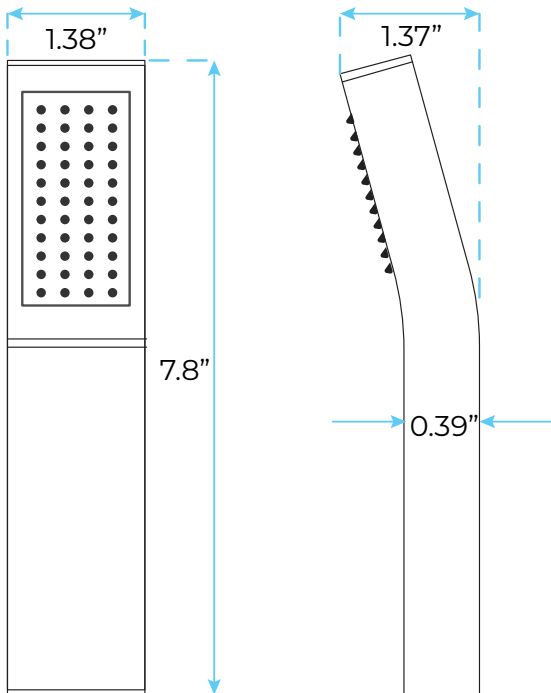

FONTANA ROYAL OIL RUBBED BRONZE DIGITAL RAINFALL LED SHOWER SYSTEM SPECS

Specifications

FINISH: OIL RUBBED BRONZE (ORB)
 STYLE: CONTEMPORARY RAIN SHOWERHEAD
 SHOWERHEAD HEIGHT (THICKNESS): 0.33"
 LED POWER SOURCE: WATER FLOW
 LED COLOR: BLUE, GREEN, RED
 SHOWER HEAD MOUNT METHOD: CEILING MOUNT
 CONNECTION: 1/2" US STANDARD

Shower Head Size:

Size option - 31" x 31"
 40" x 20"
 40: x 40"

Flow Rate

2.5 GPM / 9.5 LPM (rain Shower);

The LED light will change its color by detecting water temperature:

0-30°C (32-86°F): Blue LED

30-40°C (86-104°F): Green LED

40-50°C (104-122°F): Red LED

50-100°C (122-212°F): Flashing Red LED

Note: The LED lights are powered by water flow, and will be activated once the water is turned on.

Mixer Size :

Hand Shower Size:

The minimum required water pressure is 0.05 MPa (0.5 bar).
Flow rate 2.5 GPM (9.5 LPM).

Body Jets Size:

Flow rate: 1.5 GPM / 5.7 LPM (each Bodyspray)