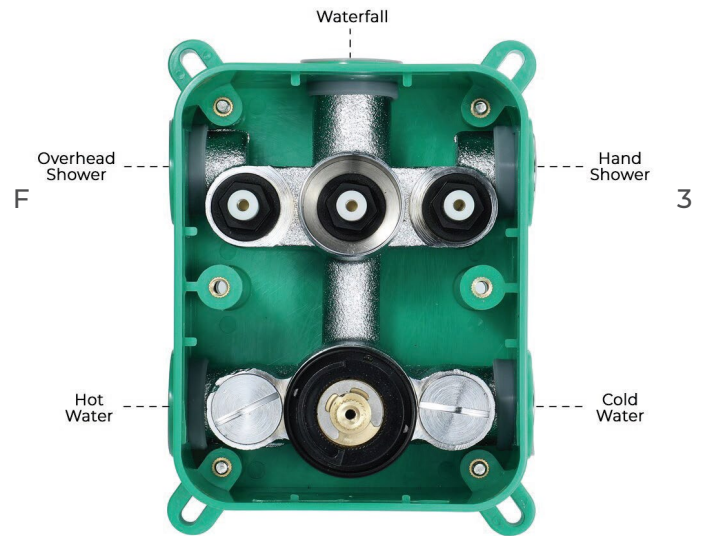

FONTANA ROYAL OIL RUBBED BRONZE DIGITAL RAINFALL LED SHOWER SYSTEM SPECS

Specifications

FINISH: OIL RUBBED BRONZE (ORB)
 STYLE: CONTEMPORARY RAIN SHOWERHEAD
 SHOWERHEAD HEIGHT (THICKNESS): 0.33"
 LED POWER SOURCE: WATER FLOW
 LED COLOR: BLUE, GREEN, RED
 SHOWER HEAD MOUNT METHOD: CEILING MOUNT
 CONNECTION: 1/2" US STANDARD

Shower Head Size:

Size option - 31" x 31"
 40" x 20"
 40: x 40"

Flow Rate

2.5 GPM / 9.5 LPM (rain Shower);

The LED light will change its color by detecting water temperature:

0-30°C (32-86°F): Blue LED

30-40°C (86-104°F): Green LED

40-50°C (104-122°F): Red LED

50-100°C (122-212°F): Flashing Red LED

Note: The LED lights are powered by water flow, and will be activated once the water is turned on.

Mixer Size :

Hand Shower Size:

The minimum required water pressure is 0.05 MPa (0.5 bar).
Flow rate 2.5 GPM (9.5 LPM).

Body Jets Size:

Flow rate: 1.5 GPM / 5.7 LPM (each Bodyspray)