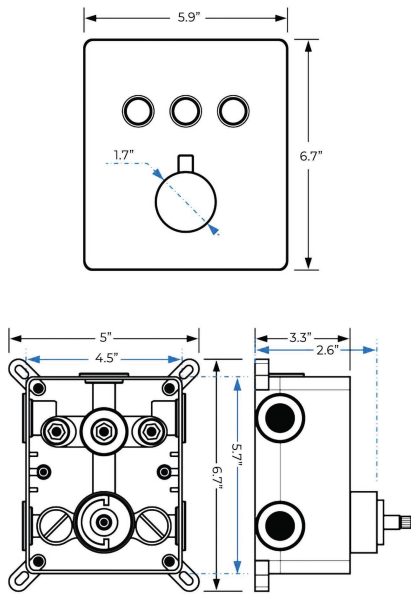

FONTANA ROYAL OIL RUBBED BRONZE DIGITAL RAINFALL LED SHOWER SYSTEM SPECS

Specifications

FINISH: OIL RUBBED BRONZE (ORB)
 STYLE: CONTEMPORARY RAIN SHOWERHEAD
 SHOWERHEAD HEIGHT (THICKNESS): 0.33"
 LED POWER SOURCE: WATER FLOW
 LED COLOR: BLUE, GREEN, RED
 SHOWER HEAD MOUNT METHOD: CEILING MOUNT
 CONNECTION: 1/2" US STANDARD

Shower Head Size:

Size option - 31" x 31"
 40" x 20"
 40: x 40"

Flow Rate

2.5 GPM / 9.5 LPM (rain Shower);

The LED light will change its color by detecting water temperature:

0-30°C (32-86°F): Blue LED

30-40°C (86-104°F): Green LED

40-50°C (104-122°F): Red LED

50-100°C (122-212°F): Flashing Red LED

Note: The LED lights are powered by water flow, and will be activated once the water is turned on.

Mixer Size :

Hand Shower Size:

The minimum required water pressure is 0.05 MPa (0.5 bar).
Flow rate 2.5 GPM (9.5 LPM).

Body Jets Size:

Flow rate: 1.5 GPM / 5.7 LPM (each Bodyspray)