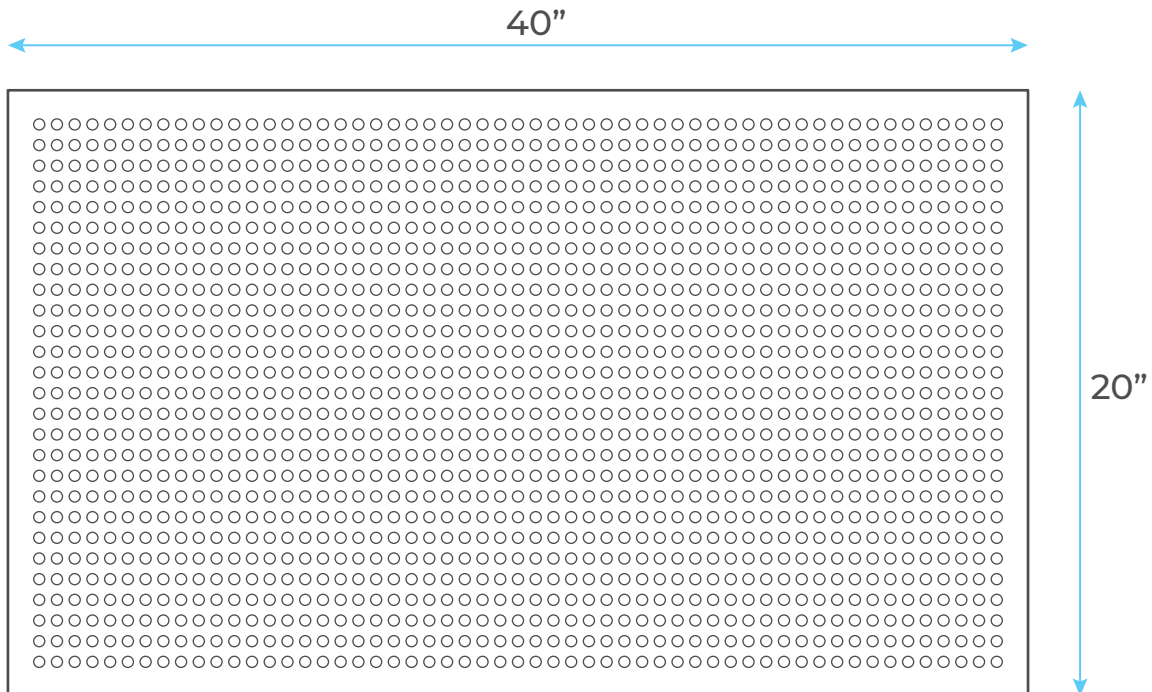

NEW 5 FUNCTION SUPER LUXURY OIL RUBBED BRONZE SHOWER HEAD WITH 4 LED RAINFALL SHOWER SYSTEM SPECS

Specifications

- Constructed from stainless steel for durability and reliability.
- Finished in a high quality, corrosion resistant brushed nickel.
- Shower head comes in size of 20" x 40" (500mm x 1000mm) and has two water inlets.
- Not suitable for low pressure. Recommended water pressure is 0.3~0.6 MPa (3~6 bar). Flow rate 2.5 GPM (9.5 LPM).
- Four sets of ceiling support poles length adjustable between 10.24" (260mm), 13.39" (340mm) and 16.54" (420mm).

Shower Head Size:

The LED light will change its color by detecting water temperature:

0-30°C (32-86°): Blue LED

30-40° (86-104°): Green LED

40-50° (104-122°): Red LED

50-100° (122-212°): Flashing Red LED