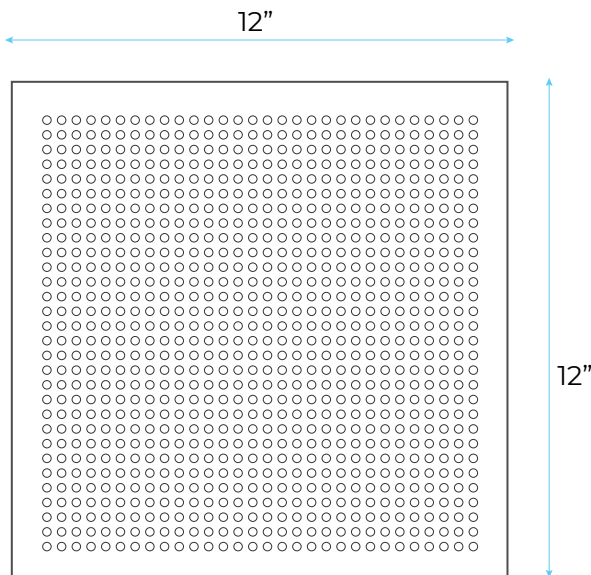

FONTANA 12" OIL RUBBED BRONZE SQUARE COLOR CHANGING LED RAIN SHOWER HEAD (SOLID BRASS) SPECS

Specifications

- Type: LED Shower
- Showerhead Showerhead Flow Rate: 2.5 GPM
- Showerhead Length: 12"
- Showerhead Width: 12"
- Material: Stainless Steel
- Finish: Oil Rubbed Bronze
- Style: Contemporary
- Feature: Rain Shower
- Connection: 1/2" US standard
- Installation: Wall or Ceiling Mount

Shower Head Size:

Flow Rate
2.5 GPM / 9.5 LPM (rain Shower);

The LED light will change its color by detecting water temperature:
0-30°C (32-86°F): Blue LED
30-40°C (86-104°F): Green LED
40-50°C (104-122°F): Red LED
50-100°C (122-212°F): Flashing Red LED