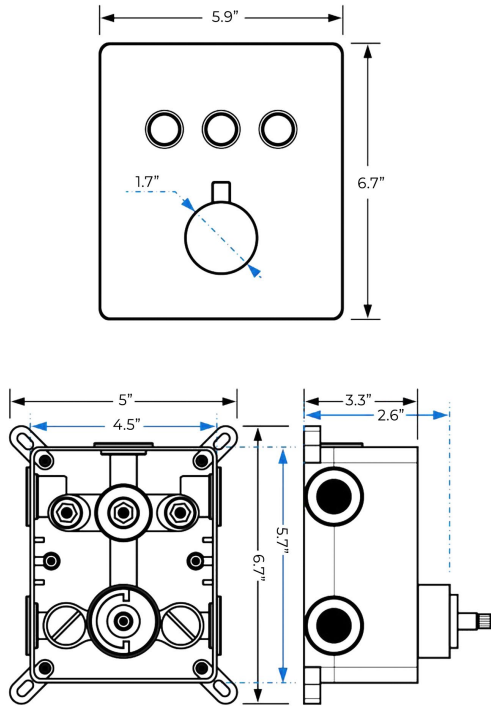

FONTANA SIERRA DARK OIL RUBBED BRONZE RAINFALL THERMOSTATIC SHOWER SET WITH FAUCET SPECS

Specifications

- MATERIAL: BRASS
- SHOWERHEAD SHAPE: RECTANGLE
- HEIGHT ADJUSTABLE: YES
- SURFACE FINISH: LACQUERED
- RAINFALL SHOWER: MASSAGE WATERFALL
- RAIN SHOWER: HAND SHOWER HEAD
- INSTALLATION: WALL MOUNT
- SURFACE TREATMENT: BLACKENED

Shower Head Size:

Mixer Size :

Hand Shower Size:

2.0 GPM / 7.6 LPM (hand shower)

Spout Size:

Flow Rate
Max 4 GPM / 15.1 LPM (tub Spout)