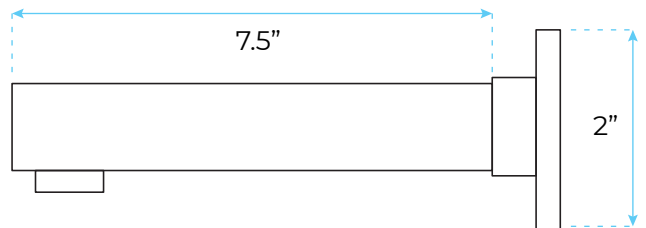

FONTANA SIERRA DARK OIL RUBBED BRONZE RAINFALL THERMOSTATIC SHOWER SET WITH FAUCET SPECS

Specifications

- MATERIAL: BRASS
- SHOWERHEAD SHAPE: RECTANGLE
- HEIGHT ADJUSTABLE: YES
- SURFACE FINISH: LACQUERED
- RAINFALL SHOWER: MASSAGE WATERFALL
- RAIN SHOWER: HAND SHOWER HEAD
- INSTALLATION: WALL MOUNT
- SURFACE TREATMENT: BLACKENED

Shower Head Size:

Mixer Size :

Hand Shower Size:

2.0 GPM / 7.6 LPM (hand shower)

Spout Size:

Flow Rate
Max 4 GPM / 15.1 LPM (tub Spout)