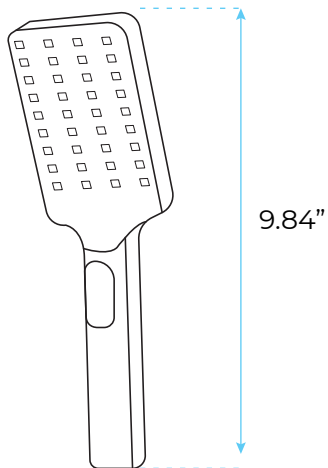

FONTANA SIERRA DARK OIL RUBBED BRONZE RAINFALL THERMOSTATIC SHOWER SET WITH FAUCET SPECS

Specifications

- MATERIAL: BRASS
- SHOWERHEAD SHAPE: RECTANGLE
- HEIGHT ADJUSTABLE: YES
- SURFACE FINISH: LACQUERED
- RAINFALL SHOWER: MASSAGE WATERFALL
- RAIN SHOWER: HAND SHOWER HEAD
- INSTALLATION: WALL MOUNT
- SURFACE TREATMENT: BLACKENED

Shower Head Size:

Mixer Size :

Hand Shower Size:

2.0 GPM / 7.6 LPM (hand shower)

Spout Size:

Flow Rate
Max 4 GPM / 15.1 LPM (tub Spout)