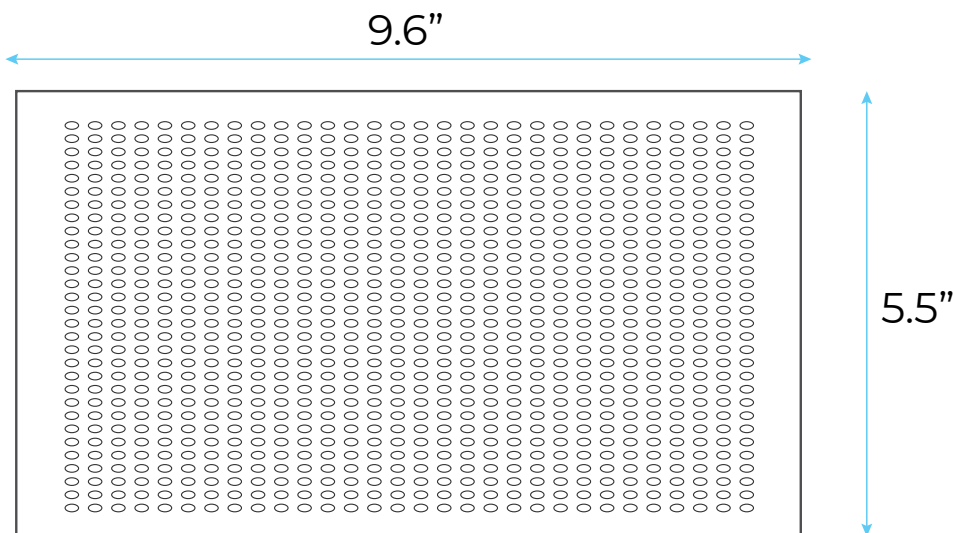

FONTANA SIERRA DARK OIL RUBBED BRONZE RAINFALL THERMOSTATIC SHOWER SET WITH FAUCET SPECS

Specifications

- MATERIAL: BRASS
- SHOWERHEAD SHAPE: RECTANGLE
- HEIGHT ADJUSTABLE: YES
- SURFACE FINISH: LACQUERED
- RAINFALL SHOWER: MASSAGE WATERFALL
- RAIN SHOWER: HAND SHOWER HEAD
- INSTALLATION: WALL MOUNT
- SURFACE TREATMENT: BLACKENED

Shower Head Size:

Mixer Size :

Hand Shower Size:

2.0 GPM / 7.6 LPM (hand shower)

Spout Size:

Flow Rate
Max 4 GPM / 15.1 LPM (tub Spout)