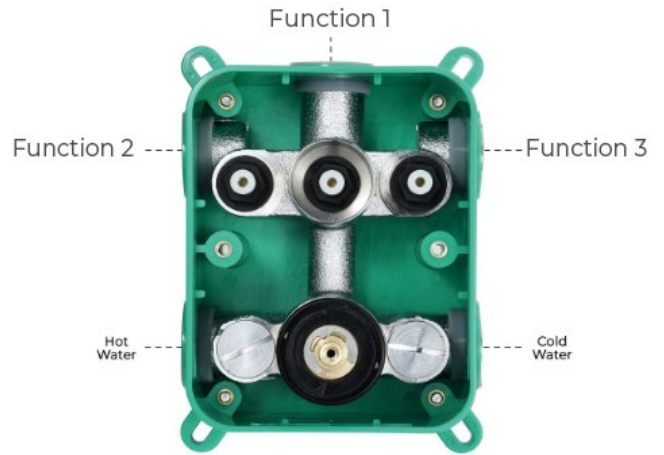

FONTANA SIERRA DARK OIL RUBBED BRONZE RAINFALL THERMOSTATIC SHOWER SET WITH FAUCET SPECS

Specifications

- MATERIAL: BRASS
- SHOWERHEAD SHAPE: RECTANGLE
- HEIGHT ADJUSTABLE: YES
- SURFACE FINISH: LACQUERED
- RAINFALL SHOWER: MASSAGE WATERFALL
- RAIN SHOWER: HAND SHOWER HEAD
- INSTALLATION: WALL MOUNT
- SURFACE TREATMENT: BLACKENED

Shower Head Size:

Mixer Size :

Hand Shower Size:

2.0 GPM / 7.6 LPM (hand shower)

Spout Size:

Flow Rate
Max 4 GPM / 15.1 LPM (tub Spout)