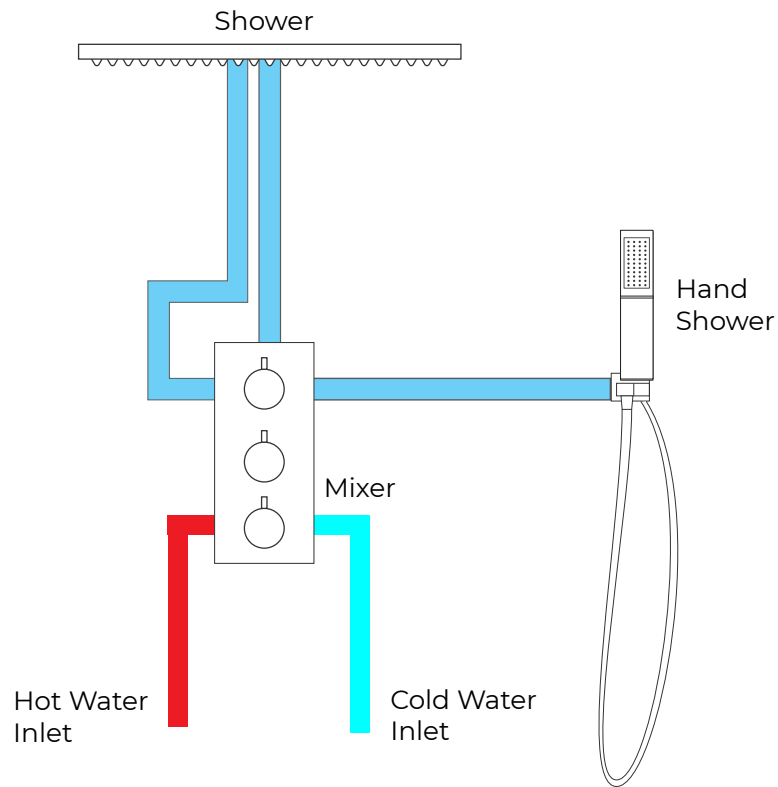

# FONTANASHOWERS DARK OIL RUBBED BRONZE WATERFALL & RAINFALL SHOWER SET SPECS

## Specifications

- TYPE: BATH & SHOWER FAUCETS
- VALVE CORE MATERIAL: CERAMIC
- SURFACE TREATMENT: POLISHED
- SHOWER HEAD MATERIAL: BRASS
- EXPOSED SHOWER FAUCET FEATURE: WITH SLIDE BAR

## Shower Head Size:

MINIMUM OPERATING PRESSURE:  
1.0 Bar MP  
Flow - 9L/m

## Hand Shower Size:

- Slide Bar Length: 30.4"
- Slide Bar Outside Diameter: 0.4"
- Slide Bar Centers: 27.5"
- Slide Bar Base Plate Diameter: 1.7"
- Hand Shower Length: 7.2"
- Hand Shower Width: 1"
- Hand Shower Spray Length: 1.4"
- Hand Shower Spray Width: 0.4"
- Hand Shower Hose Length: 60"
- Flow Rate
- 2.0 GPM / 7.6 LPM
- 2
- FontanaShowers©
- FontanaShowers