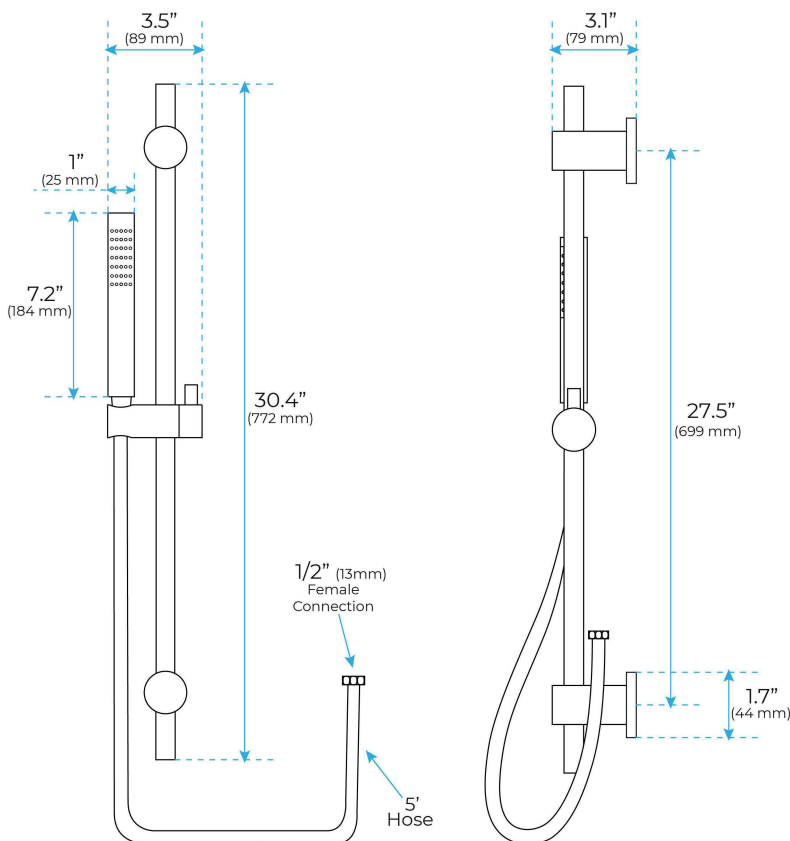

## Specifications

- TYPE: BATH & SHOWER FAUCETS
- VALVE CORE MATERIAL: CERAMIC
- SURFACE TREATMENT: POLISHED
- SHOWER HEAD MATERIAL: BRASS
- EXPOSED SHOWER FAUCET FEATURE: WITH SLIDE BAR

## Shower Head Size:

MINIMUM OPERATING PRESSURE:  
1.0 Bar MP  
Flow - 9L/m

## Mixer Connection :

## Hand Shower Size:

- Slide Bar Length: 30.4"
- Slide Bar Outside Diameter: 0.4"
- Slide Bar Centers: 27.5"
- Slide Bar Base Plate Diameter: 1.7"
- Hand Shower Length: 7.2"
- Hand Shower Width: 1"
- Hand Shower Spray Length: 1.4"
- Hand Shower Spray Width: 0.4"
- Hand Shower Hose Length: 60"
- Flow Rate
- 2.0 GPM / 7.6 LPM
- 2
- FontanaShowers©
- FontanaShowers