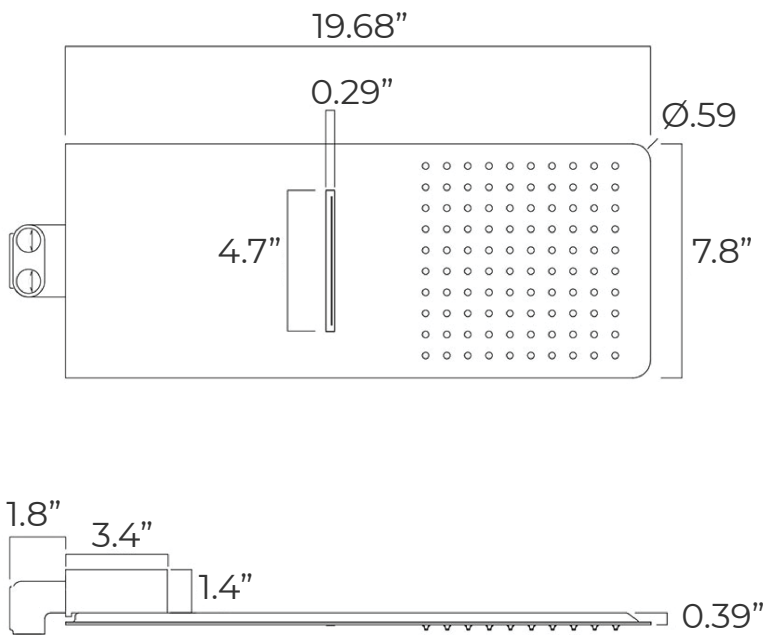

## Specifications

- TYPE: BATH & SHOWER FAUCETS
- VALVE CORE MATERIAL: CERAMIC
- SURFACE TREATMENT: POLISHED
- SHOWER HEAD MATERIAL: BRASS
- EXPOSED SHOWER FAUCET FEATURE: WITH SLIDE BAR

## Shower Head Size:

MINIMUM OPERATING PRESSURE:  
1.0 Bar MP  
Flow - 9L/m

## Hand Shower Size:

- Slide Bar Length: 30.4"
- Slide Bar Outside Diameter: 0.4"
- Slide Bar Centers: 27.5"
- Slide Bar Base Plate Diameter: 1.7"
- Hand Shower Length: 7.2"
- Hand Shower Width: 1"
- Hand Shower Spray Length: 1.4"
- Hand Shower Spray Width: 0.4"
- Hand Shower Hose Length: 60"
- Flow Rate
- 2.0 GPM / 7.6 LPM
- 2
- FontanaShowers©
- FontanaShowers