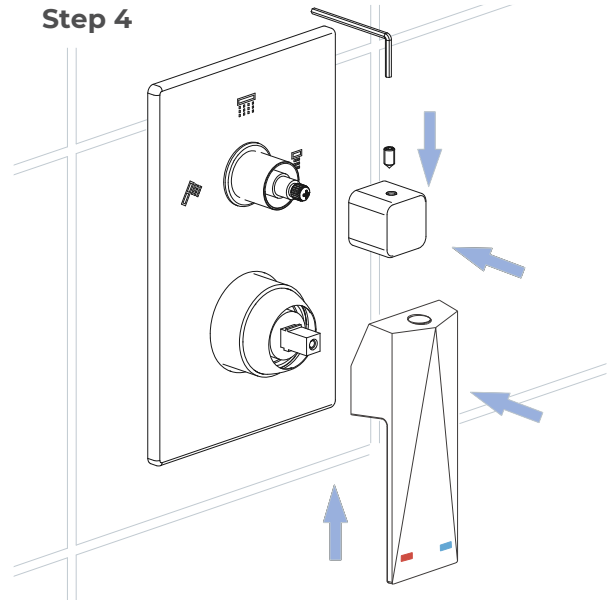

Mixer Installations Instructions

Step 1

Step 2

Step 3

Step 4

Step 5

Connections