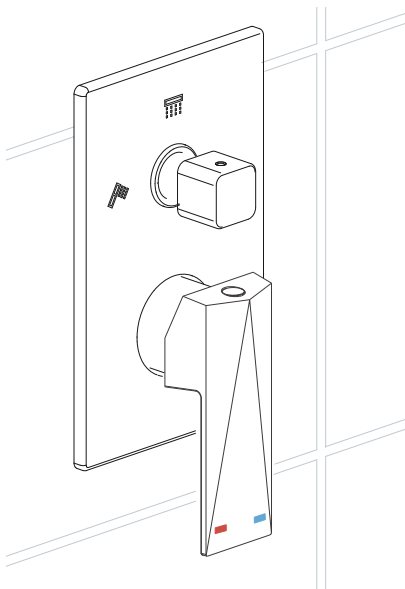

Mixer Installations Instructions

Step 1

Step 2

Step 3

Step 4

Step 5

Connections