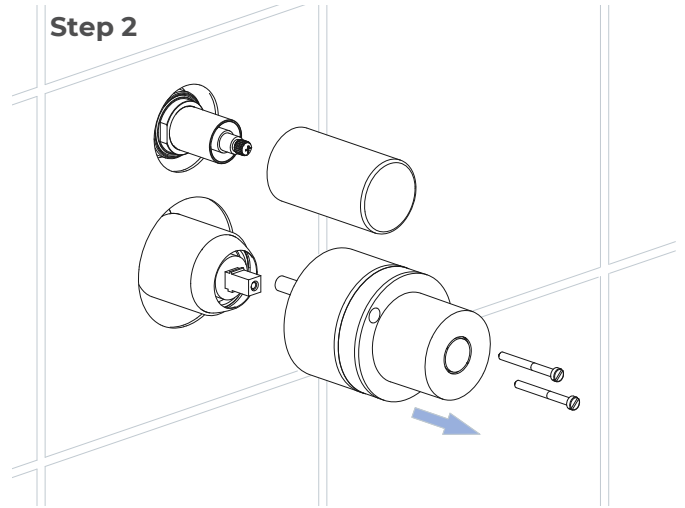

BRAVAT SHOWER VALVE MIXER 2-WAY CONCEALED WALL MOUNTED IN BRUSHED GOLD INSTALLATION INSTRUCTIONS

PRIOR TO INSTALLATION

Please read installation instructions below. All plumbing should be installed in accordance with applicable building codes and regulations.

Plumbers Tape

Tape Measure

Level

Adjustable Wrench

Hex Wrench

Thread Sealant

Drill

Pencil or Marker

Screwdriver

*not included

Mixer Installations Instructions

Step 1

Step 2

Step 3

Step 4

Step 5

Connections