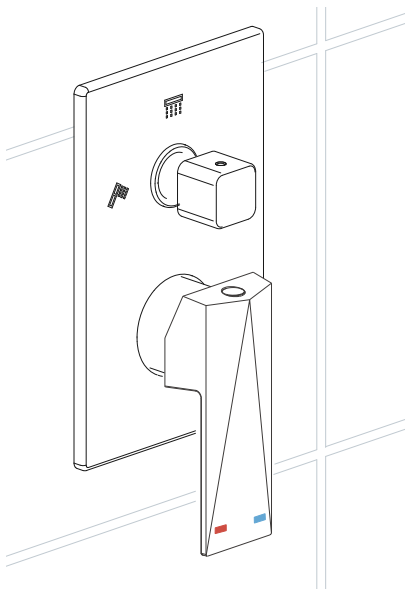

BRAVAT SHOWER VALVE MIXER 2-WAY CONCEALED WALL MOUNTED IN BRUSHED GOLD INSTALLATION INSTRUCTIONS

PRIOR TO INSTALLATION

Please read installation instructions below. All plumbing should be installed in accordance with applicable building codes and regulations.

Plumbers Tape

Tape Measure

Level

Adjustable Wrench

Hex Wrench

Thread Sealant

Drill

Pencil or Marker

Screwdriver

*not included

Mixer Installations Instructions

Step 1

Step 2

Step 3

Step 4

Step 5

Connections