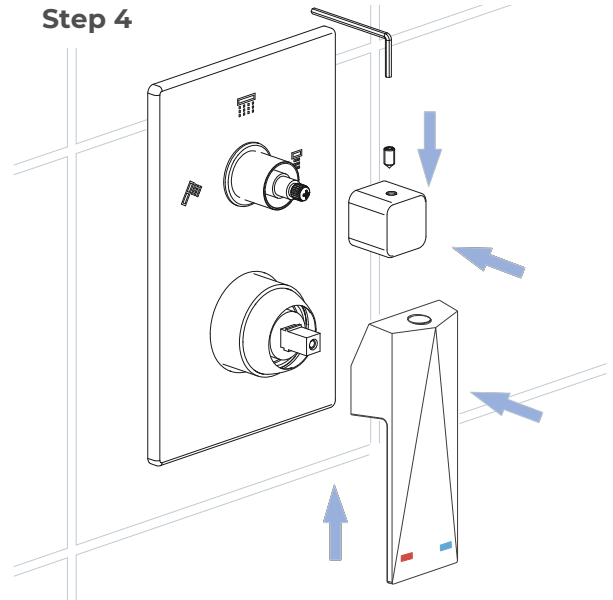

BRAVAT SHOWER VALVE MIXER 2-WAY CONCEALED WALL MOUNTED IN BRUSHED GOLD INSTALLATION INSTRUCTIONS

PRIOR TO INSTALLATION

Please read installation instructions below. All plumbing should be installed in accordance with applicable building codes and regulations.

Plumbers Tape

Tape Measure

Level

Adjustable Wrench

Hex Wrench

Thread Sealant

Drill

Pencil or Marker

Screwdriver

*not included

Mixer Installations Instructions

Step 1

Step 2

Step 3

Step 4

Step 5

Connections