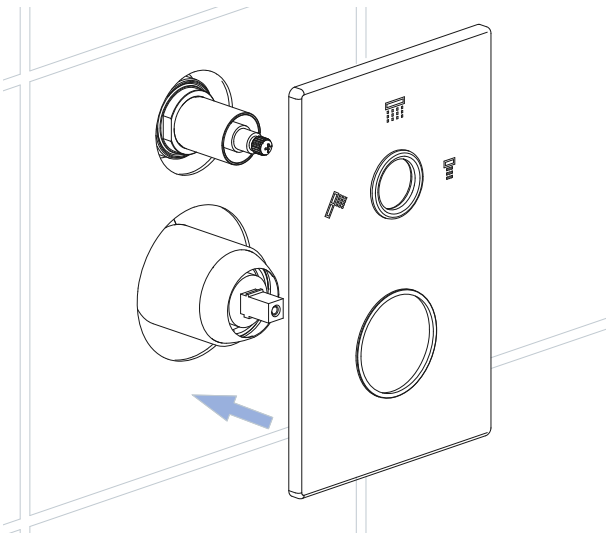

BRAVAT SHOWER VALVE MIXER 2-WAY CONCEALED WALL MOUNTED IN BRUSHED GOLD INSTALLATION INSTRUCTIONS

PRIOR TO INSTALLATION

Please read installation instructions below. All plumbing should be installed in accordance with applicable building codes and regulations.

Plumbers Tape

Tape Measure

Level

Adjustable Wrench

Hex Wrench

Thread Sealant

Drill

Pencil or Marker

Screwdriver

*not included

Mixer Installations Instructions

Step 1

Step 2

Step 3

Step 4

Step 5

Connections