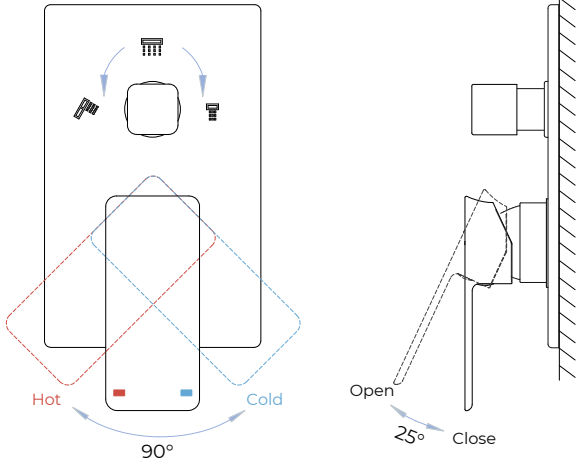

Mixer Installations Instructions

Step 1