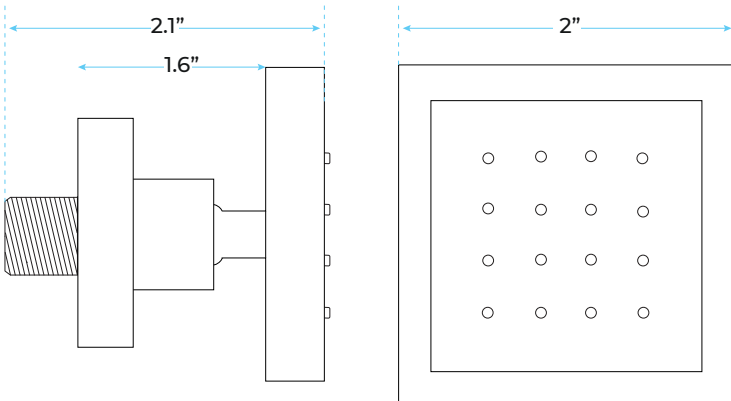

**BRAVAT DARK OIL RUBBED BRONZE THERMOSTATIC SHOWER SET WITH VALVE MIXER 3-WAY MIXER SPECIFICATIONS**

**Shower Head**

8 inch

Shower Head Diameter/Width: 8" (200 mm)  
Flow Rate: 2.0 GPM / 7.6 LPM (Rain Shower)

**Body Jet**

2.1"

1.6"

2"

Thread Interface Size: G 1/2 Inch  
Type: Fixed Rotatable Type  
Installation Type: Wall Mounted  
Material: Brass  
Feature: Can rotate 360 degrees  
Flow Rate: 1.5 GPM / 5.7 LPM (each Bodyspray)

**Hand Shower**

1.5"

8"

G1/2

Flow Rate: 2.0 GPM / 7.6 LPM

**Shower Mixer**

4.7"

7.5"

3"

1.1"

1"

1.1"

4.8"

1.5"