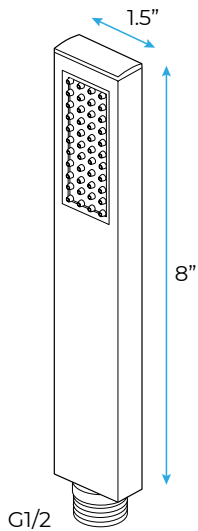

**BRAVAT DARK OIL RUBBED BRONZE THERMOSTATIC SHOWER SET WITH VALVE MIXER 3-WAY MIXER SPECIFICATIONS**

**Shower Head**

8 inch

Shower Head Diameter/Width: 8" (200 mm)  
Flow Rate: 2.0 GPM / 7.6 LPM (Rain Shower)

**Body Jet**

2.1"

1.6"

2"

Thread Interface Size: G 1/2 Inch  
Type: Fixed Rotatable Type  
Installation Type: Wall Mounted  
Material: Brass  
Feature: Can rotate 360 degrees  
Flow Rate: 1.5 GPM / 5.7 LPM (each Bodyspray)

**Hand Shower**

1.5"

8"

G1/2

Flow Rate: 2.0 GPM / 7.6 LPM

**Shower Mixer**

4.7"

7.5"

3"

1.1"

1"

1.1"

4.8"

1.5"