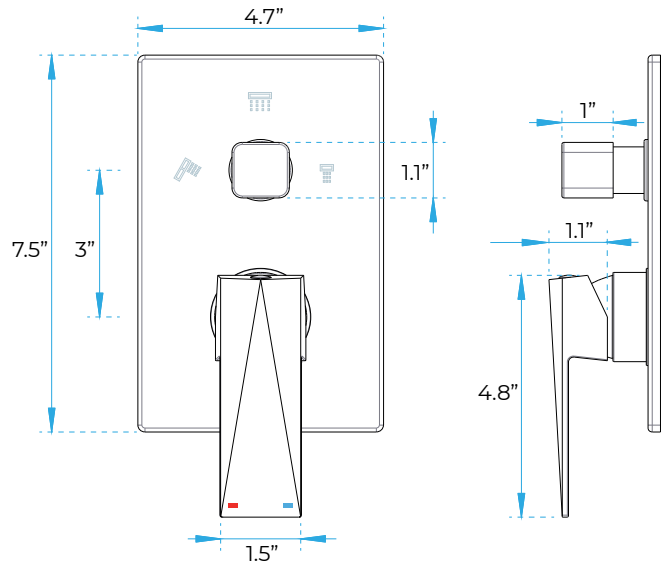

**BRAVAT DARK OIL RUBBED BRONZE THERMOSTATIC SHOWER SET WITH VALVE MIXER 3-WAY MIXER SPECIFICATIONS**

**Shower Head**

8 inch

Shower Head Diameter/Width: 8" (200 mm)  
Flow Rate: 2.0 GPM / 7.6 LPM (Rain Shower)

**Body Jet**

2.1"

1.6"

2"

Thread Interface Size: G 1/2 Inch  
Type: Fixed Rotatable Type  
Installation Type: Wall Mounted  
Material: Brass  
Feature: Can rotate 360 degrees  
Flow Rate: 1.5 GPM / 5.7 LPM (each Bodyspray)

**Hand Shower**

1.5"

8"

G1/2

Flow Rate: 2.0 GPM / 7.6 LPM

**Shower Mixer**

4.7"

7.5"

3"

1.1"

1"

1.1"

4.8"

1.5"