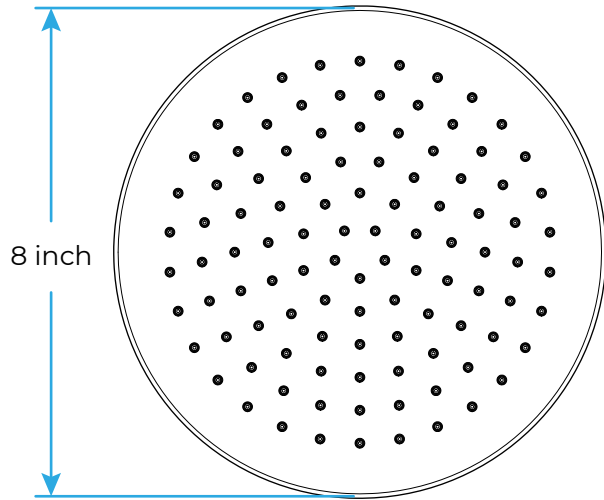

**BRAVAT DARK OIL RUBBED BRONZE THERMOSTATIC SHOWER SET WITH VALVE MIXER 3-WAY MIXER SPECIFICATIONS**

**Shower Head**

8 inch

Shower Head Diameter/Width: 8" (200 mm)  
Flow Rate: 2.0 GPM / 7.6 LPM (Rain Shower)

**Body Jet**

2.1"

1.6"

2"

Thread Interface Size: G 1/2 Inch  
Type: Fixed Rotatable Type  
Installation Type: Wall Mounted  
Material: Brass  
Feature: Can rotate 360 degrees  
Flow Rate: 1.5 GPM / 5.7 LPM (each Bodyspray)

**Hand Shower**

1.5"

8"

G1/2

Flow Rate: 2.0 GPM / 7.6 LPM

**Shower Mixer**

4.7"

7.5"

3"

1.1"

1"

1.1"

4.8"

1.5"