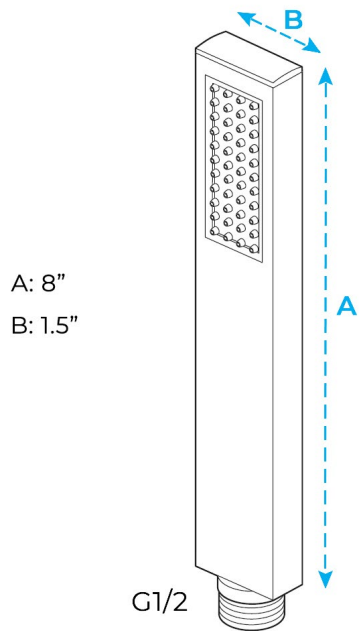

FONTANA PERLUDE STAINLESS STEEL CHROME FINISH SHOWER SET SPECS

Specifications

TYPE: BATH SHOWER FAUCET SET
 COLD/HOT WATER CONTROL TYPE: SINGLE
 HOLDER DUAL CONTROL
 NUMBER OF HANDLES: DUAL HANDLE
 VALVE CORE MATERIAL: CERAMIC

Shower Head Size:

8", 10", 12", 16"

Flow Rate

1.8 GPM / 6.8 LPM (rain Shower);

(If you have opted for Led Shower head)

The LED light will change its color by detecting water temperature:

0-30°C (32-86°F): Blue LED

30-40°C (86-104°F): Green LED

40-50°C (104-122°F): Red LED

50-100°C (122-212°F): Flashing Red LED

Note: The LED lights are powered by water flow, and will be activated once the water is turned on.

Hand Shower Size:

Flow rate 2.5 GPM (9.5 LPM).

Mixer Size :