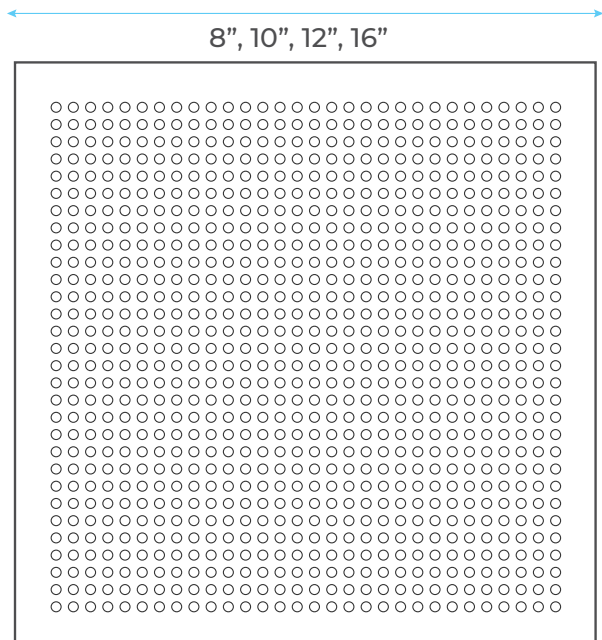

FONTANA PERLUDE STAINLESS STEEL CHROME FINISH SHOWER SET SPECS

Specifications

TYPE: BATH SHOWER FAUCET SET
 COLD/HOT WATER CONTROL TYPE: SINGLE
 HOLDER DUAL CONTROL
 NUMBER OF HANDLES: DUAL HANDLE
 VALVE CORE MATERIAL: CERAMIC

Shower Head Size:

8", 10", 12", 16"

Flow Rate

1.8 GPM / 6.8 LPM (rain Shower);

(If you have opted for Led Shower head)

The LED light will change its color by detecting water temperature:

0-30°C (32-86°F): Blue LED

30-40°C (86-104°F): Green LED

40-50°C (104-122°F): Red LED

50-100°C (122-212°F): Flashing Red LED

Note: The LED lights are powered by water flow, and will be activated once the water is turned on.

Hand Shower Size:

Flow rate 2.5 GPM (9.5 LPM).

Mixer Size :