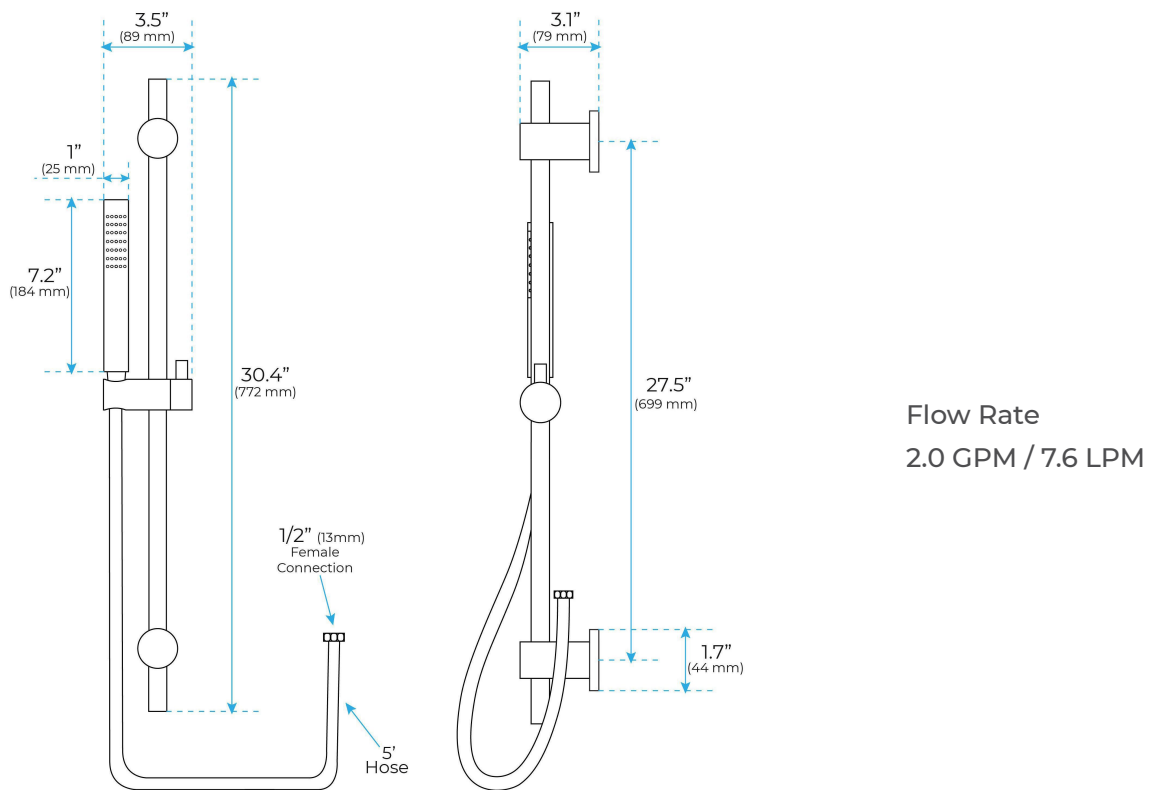

BRAVAT BRUSHED GOLD SQUARE SHOWER SET WITH VALVE MIXER 3-WAY CONCEALED CEILING MOUNTED SPECS

Specifications

- TYPE: SHOWER SET & SHOWER MIXER
- STYLE: CONTEMPORARY
- TYPE: FIXED SUPPORT TYPE
- SURFACE FINISH: DARK OIL RUBBED BRONZE
- INSTALLATION TYPE: WALL MOUNT
- NUMBER OF JETS: FOUR

Shower Head Size:

8"
Size option - 8, 10 , 12 , 16 (inches)
Flow Rate
2.5 GPM / 9.5 LPM (rain Shower);

Mixer Size :

Hand Shower Size:

Body Jets Size:

Thread Interface Size: G 1/2 Inch
Function: Rainfall
Type: Fixed Rotatable Type
Installation Type: Wall Mounted
Size: 50* 50 mm(2 inch)
Material: Brass
Feature: Can rotate 360 degrees
Flow Rate: 1.5 GPM / 5.7 LPM (each
Bodyspray)