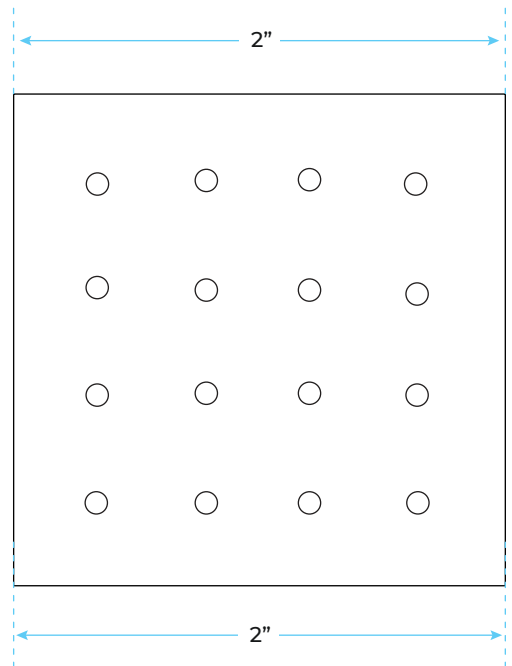

BRAVAT BRUSHED GOLD SQUARE SHOWER SET WITH VALVE MIXER 3-WAY CONCEALED CEILING MOUNTED SPECS

Specifications

- TYPE: SHOWER SET & SHOWER MIXER
- STYLE: CONTEMPORARY
- TYPE: FIXED SUPPORT TYPE
- SURFACE FINISH: DARK OIL RUBBED BRONZE
- INSTALLATION TYPE: WALL MOUNT
- NUMBER OF JETS: FOUR

Shower Head Size:

8"
Size option - 8, 10 , 12 , 16 (inches)
Flow Rate
2.5 GPM / 9.5 LPM (rain Shower);

Mixer Size :

Hand Shower Size:

Body Jets Size:

Thread Interface Size: G 1/2 Inch
Function: Rainfall
Type: Fixed Rotatable Type
Installation Type: Wall Mounted
Size: 50* 50 mm(2 inch)
Material: Brass
Feature: Can rotate 360 degrees
Flow Rate: 1.5 GPM / 5.7 LPM (each
Bodyspray)