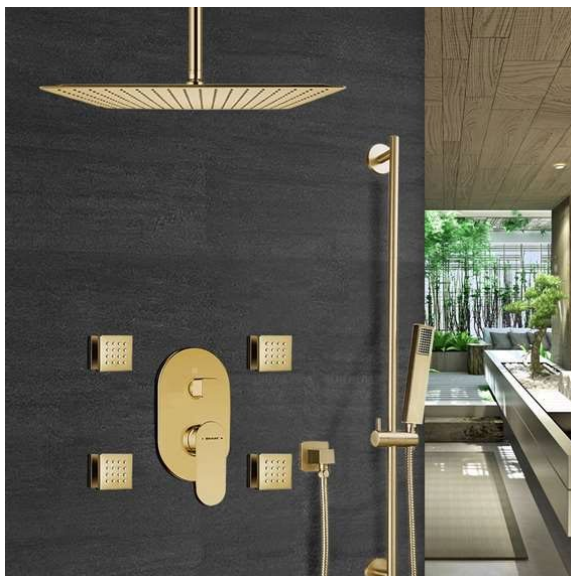

BRAVAT BRUSHED GOLD SQUARE SHOWER SET WITH VALVE MIXER 3-WAY CONCEALED CEILING MOUNTED SPECS

Specifications

- TYPE: SHOWER SET & SHOWER MIXER
- STYLE: CONTEMPORARY
- TYPE: FIXED SUPPORT TYPE
- SURFACE FINISH: DARK OIL RUBBED BRONZE
- INSTALLATION TYPE: WALL MOUNT
- NUMBER OF JETS: FOUR

Shower Head Size:

8"
Size option - 8, 10 , 12 , 16 (inches)
Flow Rate
2.5 GPM / 9.5 LPM (rain Shower);

Mixer Size :

Hand Shower Size:

Body Jets Size:

Thread Interface Size: G 1/2 Inch
Function: Rainfall
Type: Fixed Rotatable Type
Installation Type: Wall Mounted
Size: 50* 50 mm(2 inch)
Material: Brass
Feature: Can rotate 360 degrees
Flow Rate: 1.5 GPM / 5.7 LPM (each
Bodyspray)