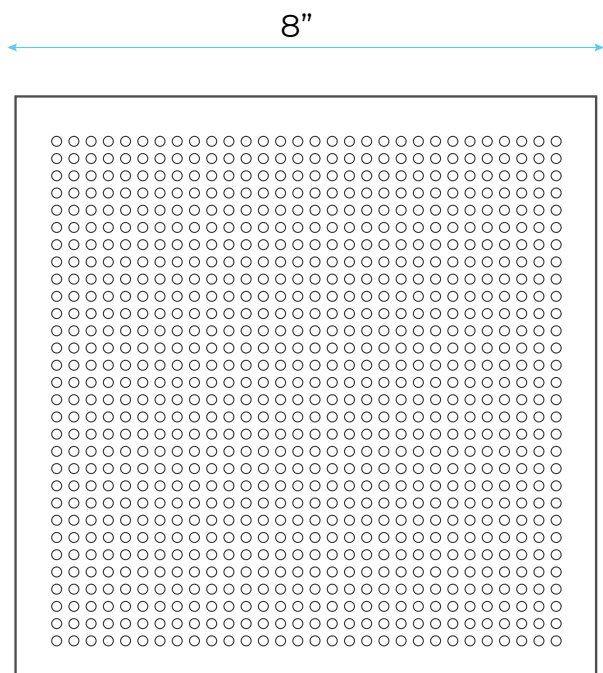

BRAVAT BRUSHED GOLD SQUARE SHOWER SET WITH VALVE MIXER 3-WAY CONCEALED CEILING MOUNTED SPECS

Specifications

- TYPE: SHOWER SET & SHOWER MIXER
- STYLE: CONTEMPORARY
- TYPE: FIXED SUPPORT TYPE
- SURFACE FINISH: DARK OIL RUBBED BRONZE
- INSTALLATION TYPE: WALL MOUNT
- NUMBER OF JETS: FOUR

Shower Head Size:

8"
Size option - 8, 10 , 12 , 16 (inches)
Flow Rate
2.5 GPM / 9.5 LPM (rain Shower);

Mixer Size :

Hand Shower Size:

Body Jets Size:

Thread Interface Size: G 1/2 Inch
Function: Rainfall
Type: Fixed Rotatable Type
Installation Type: Wall Mounted
Size: 50* 50 mm(2 inch)
Material: Brass
Feature: Can rotate 360 degrees
Flow Rate: 1.5 GPM / 5.7 LPM (each
Bodyspray)