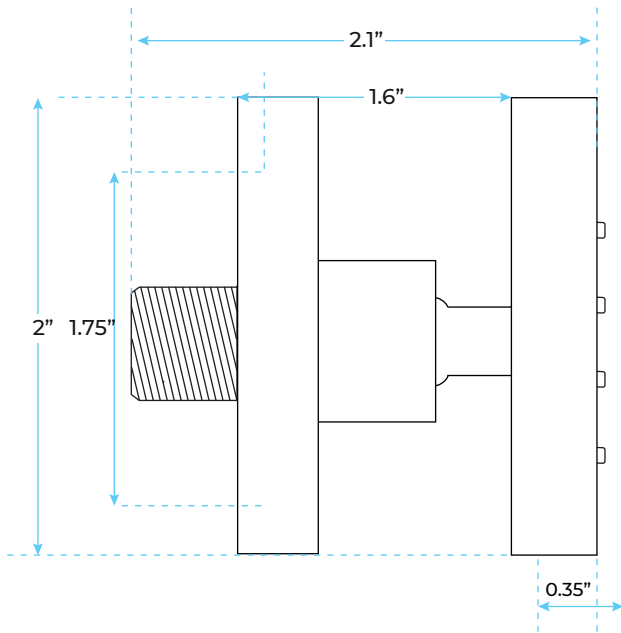

BRAVAT BRUSHED GOLD SQUARE SHOWER SET WITH VALVE MIXER 3-WAY CONCEALED CEILING MOUNTED SPECS

Specifications

- TYPE: SHOWER SET & SHOWER MIXER
- STYLE: CONTEMPORARY
- TYPE: FIXED SUPPORT TYPE
- SURFACE FINISH: DARK OIL RUBBED BRONZE
- INSTALLATION TYPE: WALL MOUNT
- NUMBER OF JETS: FOUR

Shower Head Size:

8"
Size option - 8, 10 , 12 , 16 (inches)
Flow Rate
2.5 GPM / 9.5 LPM (rain Shower);

Mixer Size :

Hand Shower Size:

Body Jets Size:

Thread Interface Size: G 1/2 Inch
Function: Rainfall
Type: Fixed Rotatable Type
Installation Type: Wall Mounted
Size: 50* 50 mm(2 inch)
Material: Brass
Feature: Can rotate 360 degrees
Flow Rate: 1.5 GPM / 5.7 LPM (each
Bodyspray)