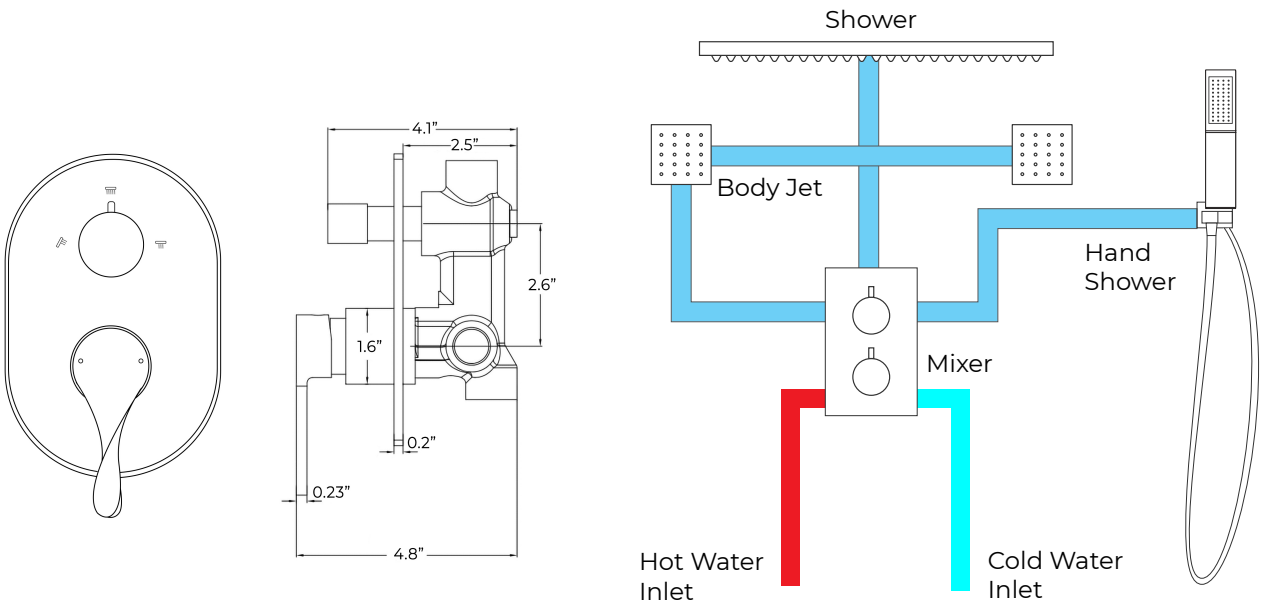

BRAVAT BRUSHED GOLD SQUARE SHOWER SET WITH VALVE MIXER 3-WAY CONCEALED CEILING MOUNTED SPECS

Specifications

- TYPE: SHOWER SET & SHOWER MIXER
- STYLE: CONTEMPORARY
- TYPE: FIXED SUPPORT TYPE
- SURFACE FINISH: DARK OIL RUBBED BRONZE
- INSTALLATION TYPE: WALL MOUNT
- NUMBER OF JETS: FOUR

Shower Head Size:

8"
Size option - 8, 10 , 12 , 16 (inches)
Flow Rate
2.5 GPM / 9.5 LPM (rain Shower);

Mixer Size :

Hand Shower Size:

Body Jets Size:

Thread Interface Size: G 1/2 Inch
Function: Rainfall
Type: Fixed Rotatable Type
Installation Type: Wall Mounted
Size: 50* 50 mm(2 inch)
Material: Brass
Feature: Can rotate 360 degrees
Flow Rate: 1.5 GPM / 5.7 LPM (each
Bodyspray)