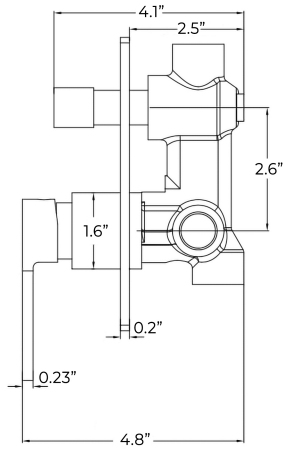

BRAVAT WALL MOUNTED SHOWER SET WITH VALVE MIXER 2-WAY CONCEALED IN BRUSHED GOLD SPECS

Specifications

- SURFACE TREATMENT: POLISHED
- VALVE CORE MATERIAL: CERAMIC
- BATH SHOWER TYPE: IN-WALL SHOWER MIXER
- VALVE TYPE: CERAMIC VALVE
- FAUCET HANDLE MATERIAL: ZINC ALLOY
- MIXER BODY MATERIAL: BRASS

Shower Head Size:

8", 10", 12"

Flow Rate: 2.5 GPM

Mixer Size :

Mixer Connection :

Hand Shower Size:

- A: 7.3"
- B: 1"
- C: 2.7"

1.8 GPM / 6.8 LPM (hand Shower)