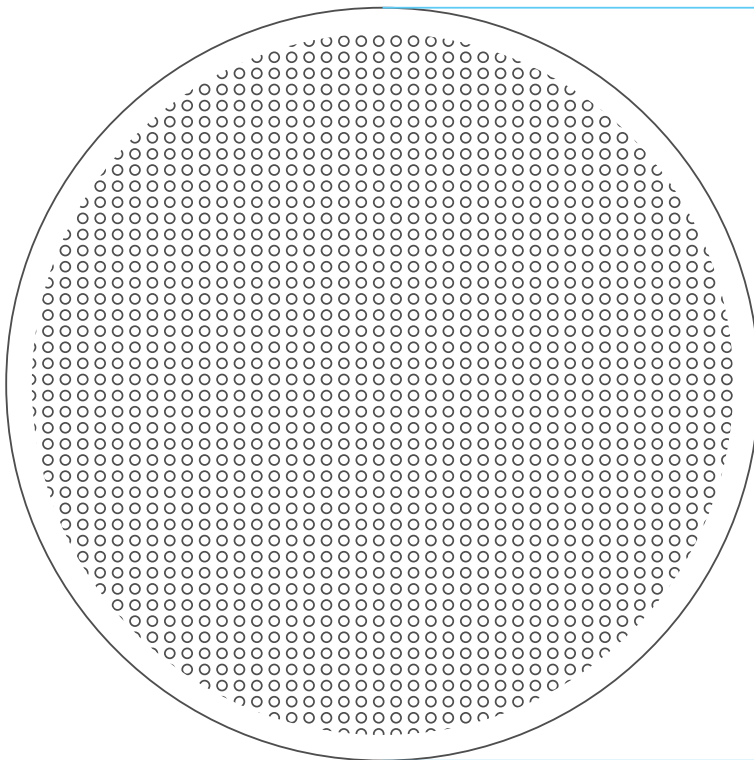

BRAVAT WALL MOUNTED SHOWER SET WITH VALVE MIXER 2-WAY CONCEALED IN BRUSHED GOLD SPECS

Specifications

- SURFACE TREATMENT: POLISHED
- VALVE CORE MATERIAL: CERAMIC
- BATH SHOWER TYPE: IN-WALL SHOWER MIXER
- VALVE TYPE: CERAMIC VALVE
- FAUCET HANDLE MATERIAL: ZINC ALLOY
- MIXER BODY MATERIAL: BRASS

Shower Head Size:

8", 10", 12"

Flow Rate: 2.5 GPM

Mixer Size :

Mixer Connection :

Hand Shower Size:

- A: 7.3"
- B: 1"
- C: 2.7"

1.8 GPM / 6.8 LPM (hand Shower)