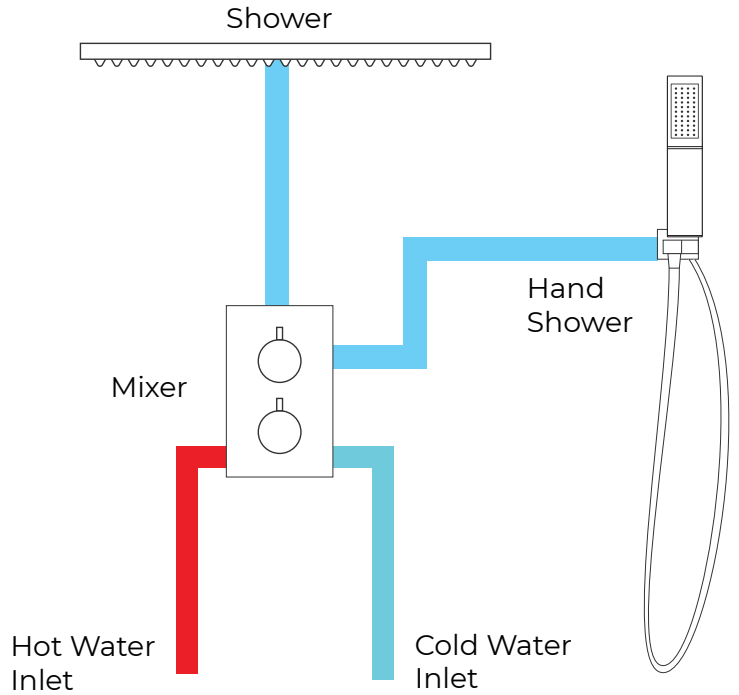

BRAVAT WALL MOUNTED SHOWER SET WITH VALVE MIXER 2-WAY CONCEALED IN BRUSHED GOLD SPECS

Specifications

- SURFACE TREATMENT: POLISHED
- VALVE CORE MATERIAL: CERAMIC
- BATH SHOWER TYPE: IN-WALL SHOWER MIXER
- VALVE TYPE: CERAMIC VALVE
- FAUCET HANDLE MATERIAL: ZINC ALLOY
- MIXER BODY MATERIAL: BRASS

Shower Head Size:

8", 10", 12"

Flow Rate: 2.5 GPM

Mixer Size :

Mixer Connection :

Hand Shower Size:

- A: 7.3"
- B: 1"
- C: 2.7"

1.8 GPM / 6.8 LPM (hand Shower)