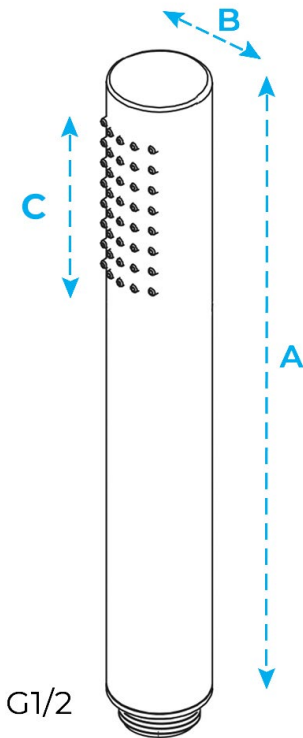

BRAVAT WALL MOUNTED SHOWER SET WITH VALVE MIXER 2-WAY CONCEALED IN BRUSHED GOLD SPECS

Specifications

- SURFACE TREATMENT: POLISHED
- VALVE CORE MATERIAL: CERAMIC
- BATH SHOWER TYPE: IN-WALL SHOWER MIXER
- VALVE TYPE: CERAMIC VALVE
- FAUCET HANDLE MATERIAL: ZINC ALLOY
- MIXER BODY MATERIAL: BRASS

Shower Head Size:

8", 10", 12"

Flow Rate: 2.5 GPM

Mixer Size :

Mixer Connection :

Hand Shower Size:

- A: 7.3"
- B: 1"
- C: 2.7"

1.8 GPM / 6.8 LPM (hand Shower)