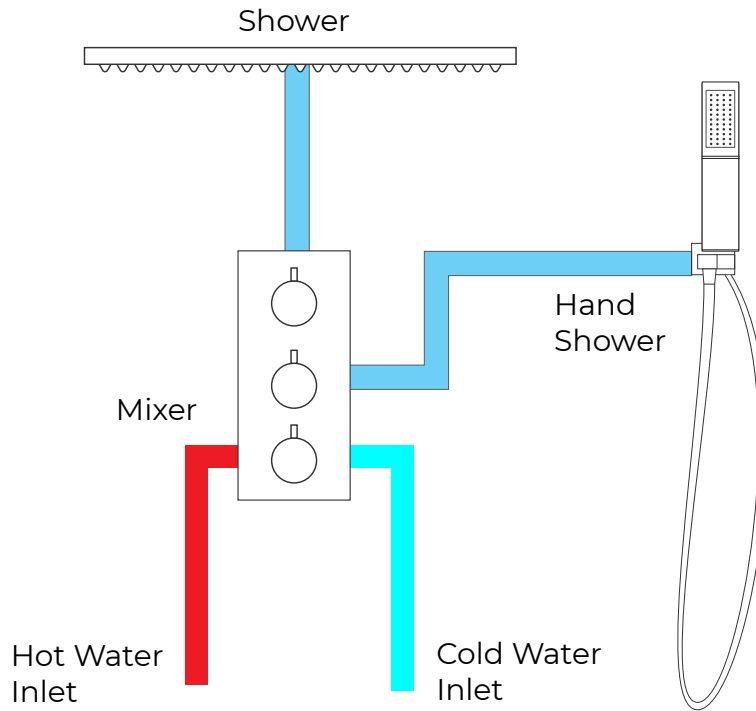

FONTANASHOWERS ATLANTA BRUSHED GOLD RAINFALL SHOWER SET WITH 3 WAY MIXER AND HANDHELD SHOWER SPECS

Specifications

- TYPE: SHOWER SET
- STYLE: CONTEMPORARY
- NUMBER OF HANDLES: FIVE HANDLES
- SURFACE TREATMENT: POLISHED
- TYPE: FIXED SUPPORT TYPE
- VALVE CORE MATERIAL: CERAMIC
- SHOWER ARM SIZE : 16"

Shower Head Size:

Flow Rate
1.8 GPM / 6.8 LPM

Mixer Connection :

Hand Shower Size:

Flow Rate
2.0 GPM / 7.6 LPM