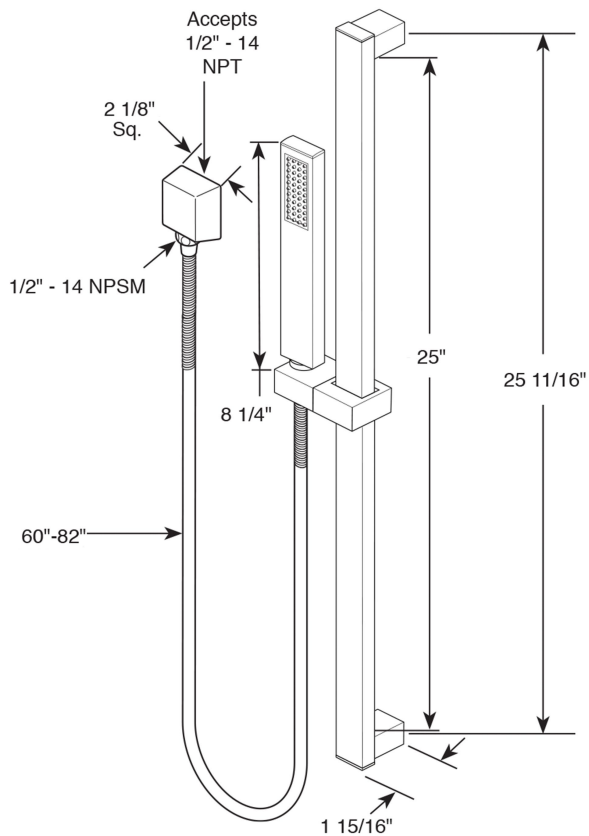

FONTANASHOWERS ATLANTA BRUSHED GOLD RAINFALL SHOWER SET WITH 3 WAY MIXER AND HANDHELD SHOWER SPECS

Specifications

- TYPE: SHOWER SET
- STYLE: CONTEMPORARY
- NUMBER OF HANDLES: FIVE HANDLES
- SURFACE TREATMENT: POLISHED
- TYPE: FIXED SUPPORT TYPE
- VALVE CORE MATERIAL: CERAMIC
- SHOWER ARM SIZE : 16"

Shower Head Size:

Flow Rate
1.8 GPM / 6.8 LPM

Mixer Connection :

Hand Shower Size:

Flow Rate
2.0 GPM / 7.6 LPM