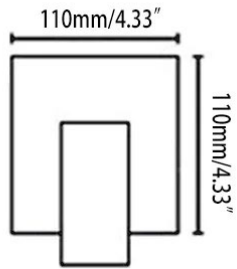

FONTANA LUCCA GOLD BRASS FINISH BATHROOM RAIN SHOWER HEAD VALVE MIXER SET SPECS

Specifications

- FUNCTION: SHOWER FAUCET
- INSTALLATION TYPE: WALL MOUNT
- STYLE: CONTEMPORARY
- FINISH: GOLD
- SHOWER HEAD: RAINFALL
- NUMBER OF HANDLES: SINGLE HANDLE
- COLD/HOT WATER CONTROL TYPE: SINGLE HOLDER DUAL CONTROL
- VALVE TYPE: CERAMIC VALVE
- SHOWER HEAD MATERIAL: BRASS
- SHOWER HEAD SIZES: 8" 10" 12" 16"

Shower Head Size:

Size option : 8", 10", 12", 16"

Flow Rate
2.5 GPM / 9.5 LPM (rain Shower);

Mixer Size :

(Images are for display purpose only and may vary from actual product)