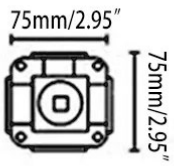

FONTANA LUCCA GOLD BRASS FINISH BATHROOM RAIN SHOWER HEAD VALVE MIXER SET SPECS

Specifications

- FUNCTION: SHOWER FAUCET
- INSTALLATION TYPE: WALL MOUNT
- STYLE: CONTEMPORARY
- FINISH: GOLD
- SHOWER HEAD: RAINFALL
- NUMBER OF HANDLES: SINGLE HANDLE
- COLD/HOT WATER CONTROL TYPE: SINGLE HOLDER DUAL CONTROL
- VALVE TYPE: CERAMIC VALVE
- SHOWER HEAD MATERIAL: BRASS
- SHOWER HEAD SIZES: 8" 10" 12" 16"

Shower Head Size:

Size option : 8", 10", 12", 16"

Flow Rate
2.5 GPM / 9.5 LPM (rain Shower);

Mixer Size :

(Images are for display purpose only and may vary from actual product)