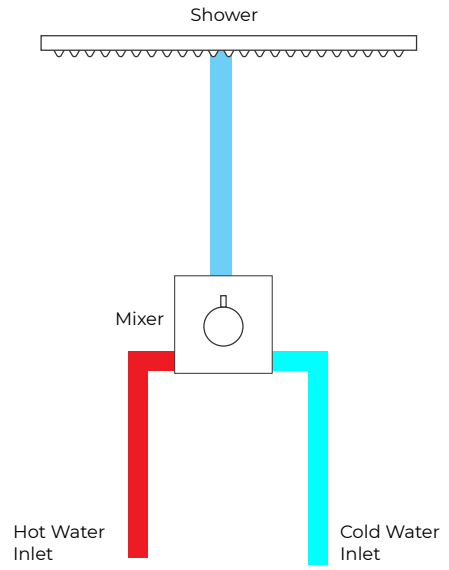

FONTANA LUCCA GOLD BRASS FINISH BATHROOM RAIN SHOWER HEAD VALVE MIXER SET SPECS

Specifications

- FUNCTION: SHOWER FAUCET
- INSTALLATION TYPE: WALL MOUNT
- STYLE: CONTEMPORARY
- FINISH: GOLD
- SHOWER HEAD: RAINFALL
- NUMBER OF HANDLES: SINGLE HANDLE
- COLD/HOT WATER CONTROL TYPE: SINGLE HOLDER DUAL CONTROL
- VALVE TYPE: CERAMIC VALVE
- SHOWER HEAD MATERIAL: BRASS
- SHOWER HEAD SIZES: 8" 10" 12" 16"

Shower Head Size:

Size option : 8", 10", 12", 16"

Flow Rate
2.5 GPM / 9.5 LPM (rain Shower);

Mixer Size :

(Images are for display purpose only and may vary from actual product)