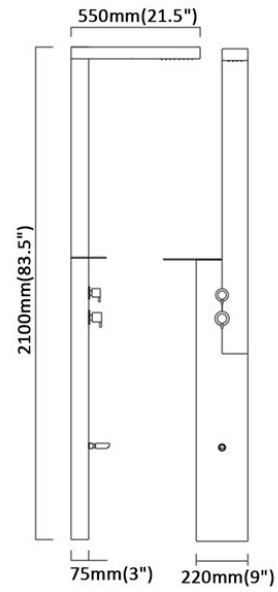

POSSIBLE TOOLS REQUIRED*

Plumbers Tape

Tape Measure

Level

Adjustable Wrench

Hex Wrench

Thread Sealant

Drill

Pencil or Marker

Screwdriver

*not included

Technical Information

Surface Finishing: Stainless Steel
Surface Treatment: Polished
Bath & Shower Faucet Type: Shower Panels
Style: Contemporary
Valve Core Material: Brass
Feature: Waterfall Shower
Number of Handles: Two
Size : 83.5" x 21.5" for body panel

Size

Step 1:

Step 2: