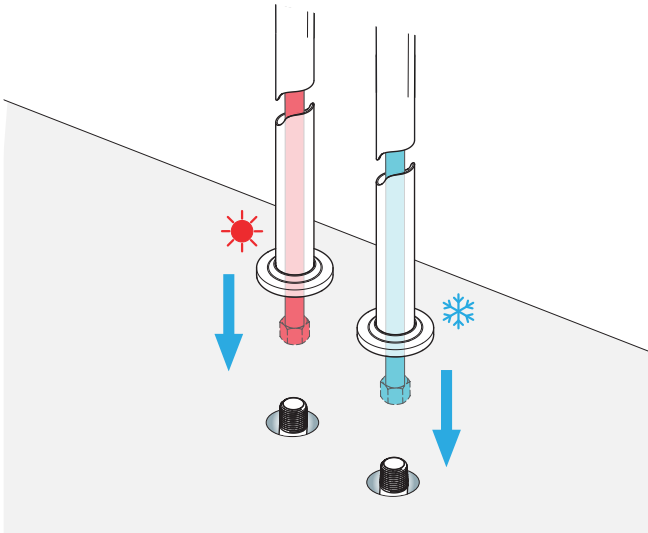

FONTANA SILVER STAINLESS STEEL OUTDOOR SHOWER COLUMN PANEL WITH THERMOSTATIC FAUCET INSTALLATION INSTRUCTIONS

BEFORE YOU BEGIN

Before you begin, please read the installation instructions below. Observe all local building and safety codes.

POSSIBLE TOOLS REQUIRED*

Plumbers Tape

Tape Measure

Level

Adjustable Wrench

Hex Wrench

Thread Sealant

Drill

Pencil or Marker

Screwdriver

*not included

Technical Information

Surface Finishing: Stainless Steel
Surface Treatment: Polished
Bath & Shower Faucet Type: Shower Panels
Style: Contemporary
Valve Core Material: Brass
Feature: Waterfall Shower
Number of Handles: Two
Size : 83.5" x 21.5" for body panel

Size

Step 1:

Step 2: