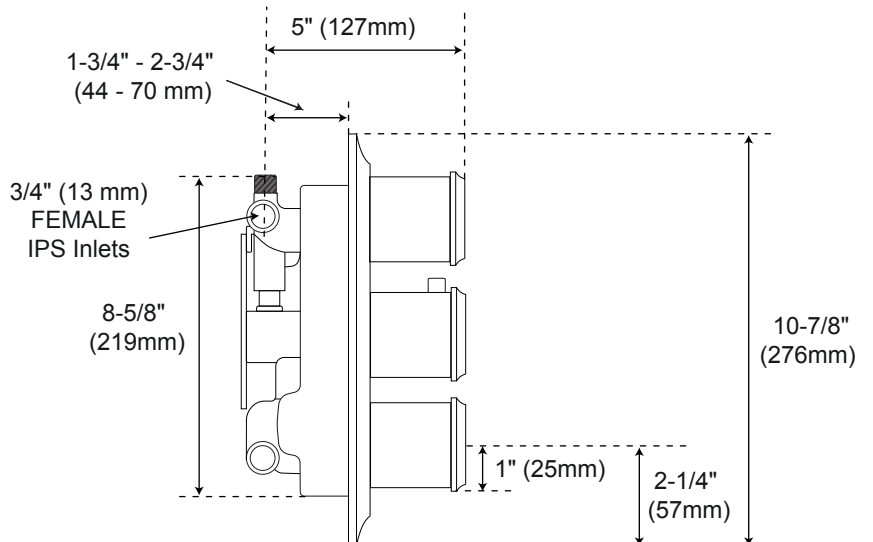

## Shower Head

## Shower Mixer

Front View

Side View

All dimensions and specifications are nominal and may vary. Use actual products for accuracy in critical situations.

## Hand Shower

Flow Rate: 2.0 GPM / 7.6 LPM