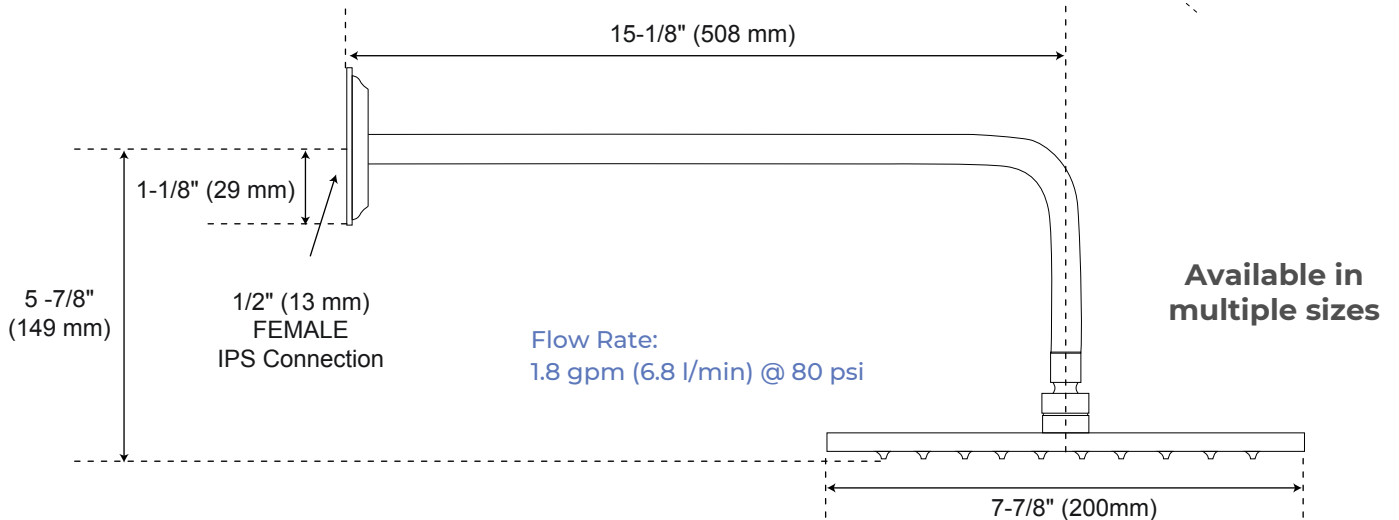

## Shower Head

## Shower Mixer

Front View

Side View

All dimensions and specifications are nominal and may vary. Use actual products for accuracy in critical situations.

## Hand Shower

Flow Rate: 2.0 GPM / 7.6 LPM