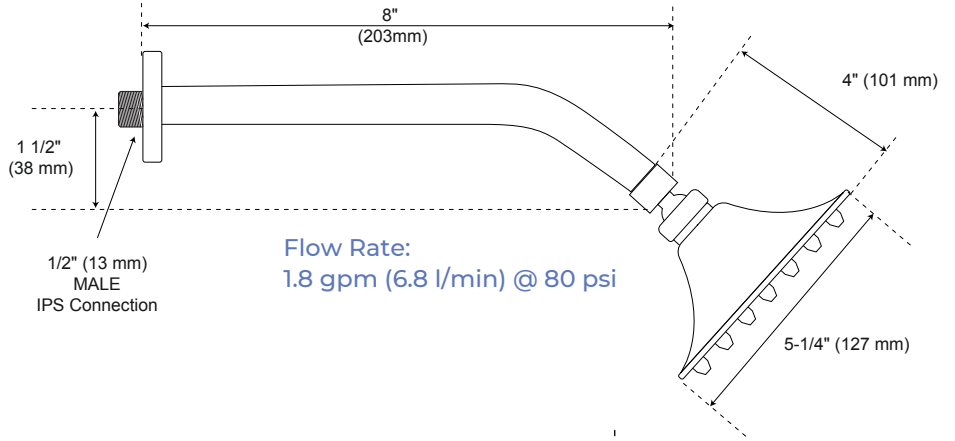

# COLMAR DUAL SHOWER HEAD JET SPRAY AND HAND SHOWER IN OIL RUBBED BRONZE SPECIFICATIONS

## Shower Head

## Shower Mixer

Front View

Side View

All dimensions and specifications are nominal and may vary. Use actual products for accuracy in critical situations.

## Hand Shower

Flow Rate: 2.0 GPM / 7.6 LPM