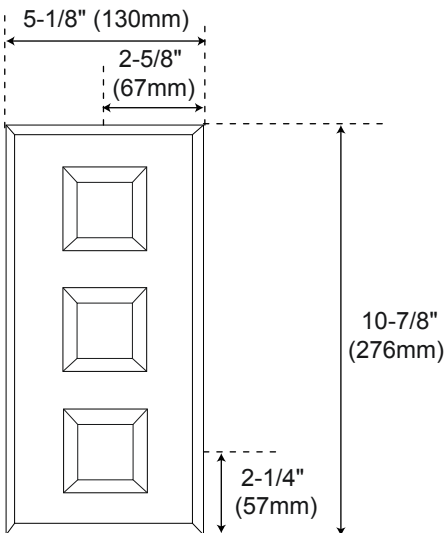

COLMAR DUAL SQUARE SHOWER HEAD JET SPRAY AND HAND SHOWER IN OIL RUBBED BRONZE SPECIFICATIONS

Shower Head

Shower Mixer

Front View

Side View

All dimensions and specifications are nominal and may vary. Use actual products for accuracy in critical situations.