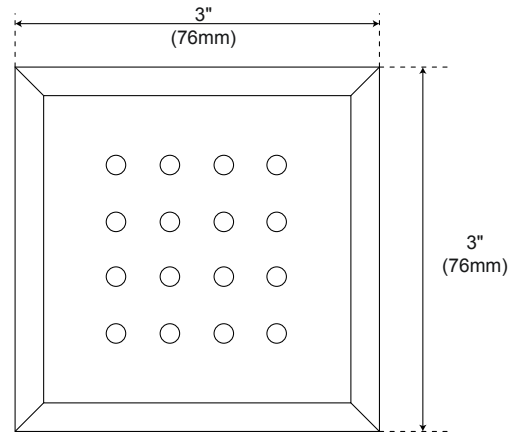

Shower Mixer

Body Jet

Hand Shower