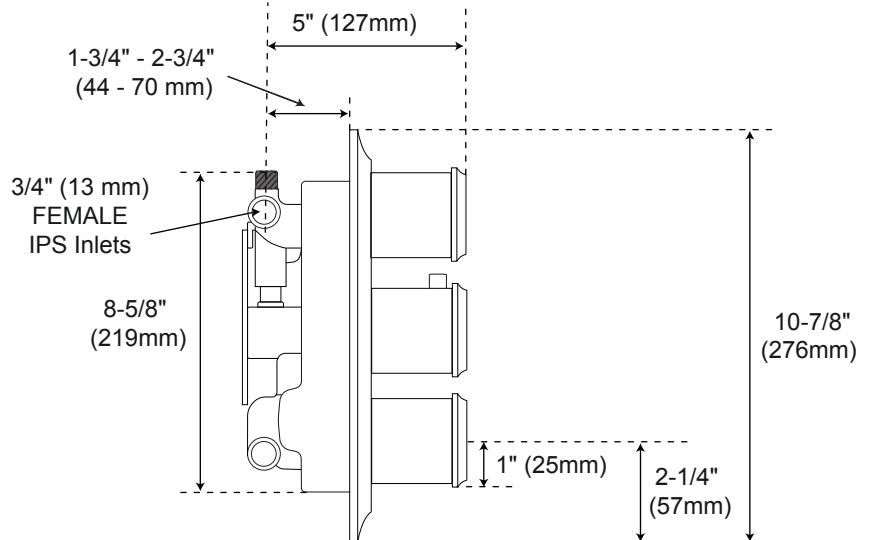

COLMAR DUAL SQUARE SHOWER HEAD JET SPRAY AND HAND SHOWER IN OIL RUBBED BRONZE SPECIFICATIONS

Shower Head

Shower Mixer

Front View

Side View

All dimensions and specifications are nominal and may vary. Use actual products for accuracy in critical situations.