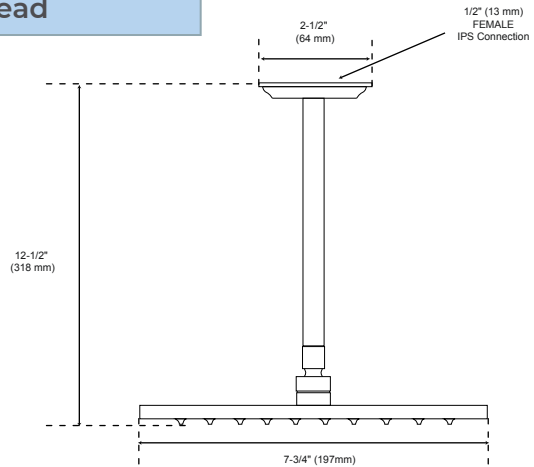

COLMAR DUAL SQUARE SHOWER HEAD JET SPRAY AND HAND SHOWER IN OIL RUBBED BRONZE SPECIFICATIONS

Shower Head

Shower Mixer

Front View

Side View

All dimensions and specifications are nominal and may vary. Use actual products for accuracy in critical situations.

Shower Mixer

Body Jet

Hand Shower