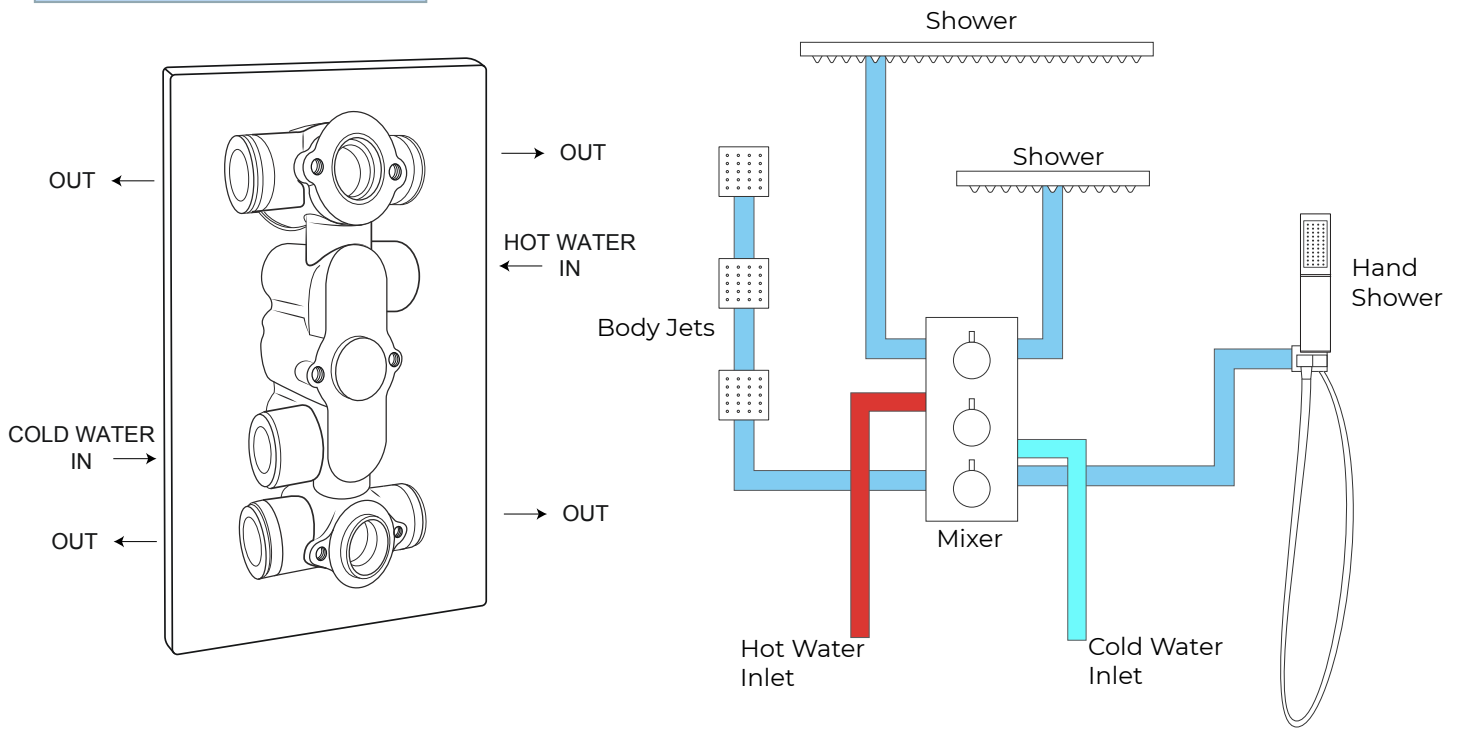

COLMAR DUAL SQUARE SHOWER HEAD JET SPRAY AND HAND SHOWER IN OIL RUBBED BRONZE SPECIFICATIONS

Shower Head

Shower Mixer

Front View

Side View

All dimensions and specifications are nominal and may vary. Use actual products for accuracy in critical situations.

Shower Mixer

Body Jet

Hand Shower