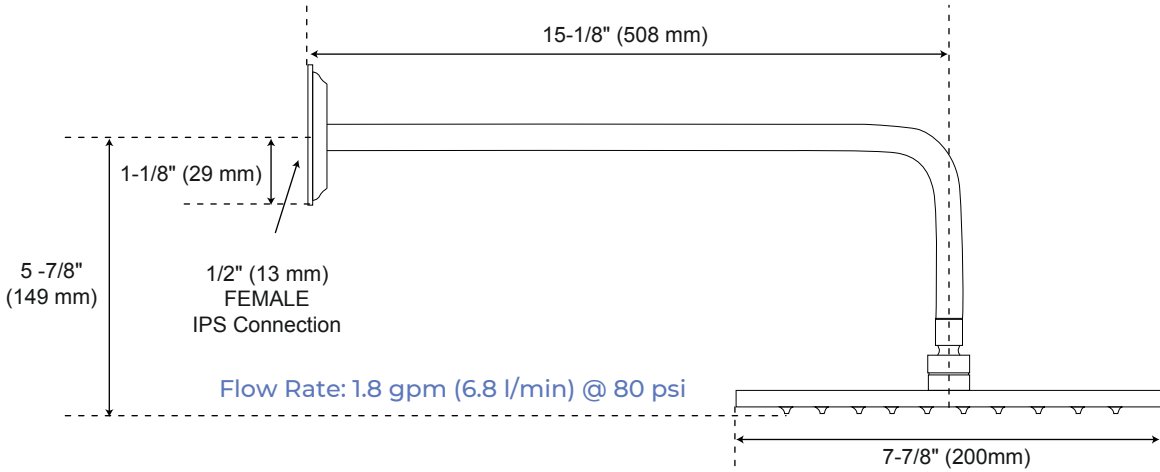

COLMAR DUAL SQUARE SHOWER HEAD JET SPRAY AND HAND SHOWER IN OIL RUBBED BRONZE SPECIFICATIONS

Shower Head

Shower Mixer

Front View

Side View

All dimensions and specifications are nominal and may vary. Use actual products for accuracy in critical situations.

Shower Mixer

Body Jet

Hand Shower