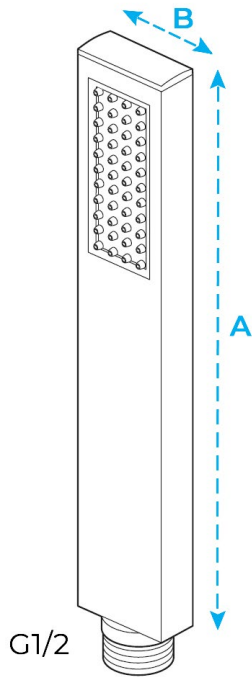

## Specifications

- TYPE: GOLD SHOWER HEAD SET
- TYPE FEATURE: ROTATABLE LIFTING TYPE
- VALVE CORE MATERIAL: CERAMIC
- COLD/HOT WATER CONTROL TYPE: SINGLE HOLDER DUAL CONTROL
- STYLE: CONTEMPORARY
- NUMBER OF HANDLE: SINGLE HANDLE
- SURFACE TREATMENT: POLISHED GOLD
- SIZE: 5.2"-7.9" (131-200MM)
- FEATURE: GOLD LED LIGHT SHOWER HEAD

## Shower Head Size:

Flow Rate  
2.5 GPM / 9.5 LPM (rain Shower);

## Hand Shower Size:

A: 8"  
B: 1.5"

The minimum required water pressure is 0.05 MPa (0.5 bar).  
Flow rate 2.5 GPM (9.5 LPM).

## Tub Spout Size: