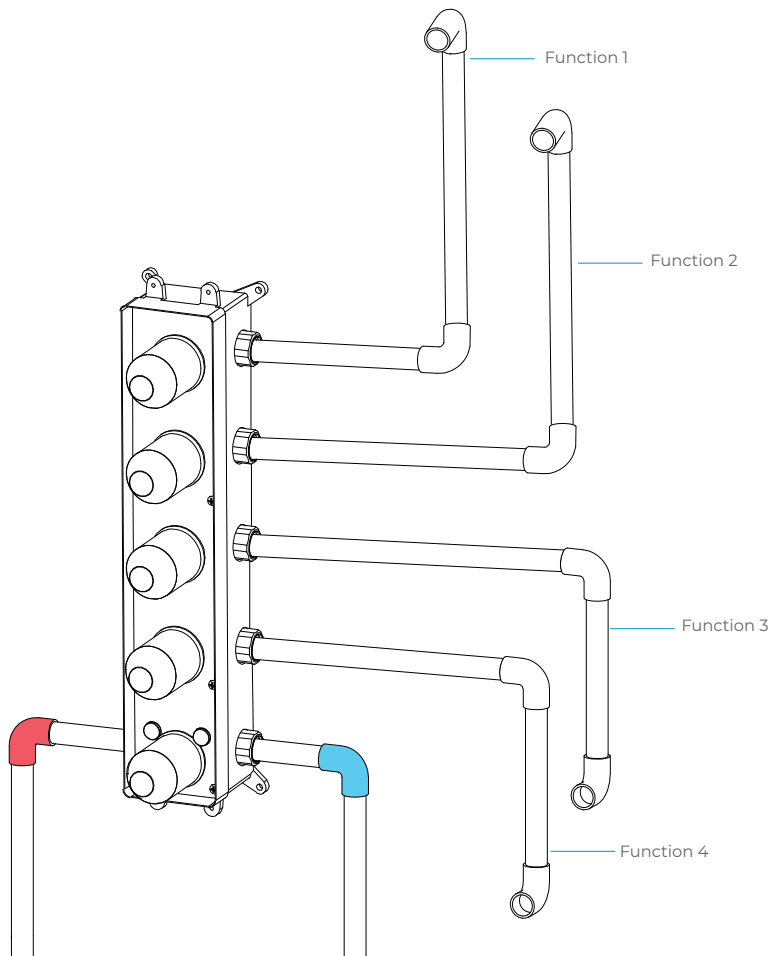

## Specifications

- TYPE: GOLD SHOWER HEAD SET
- TYPE FEATURE: ROTATABLE LIFTING TYPE
- VALVE CORE MATERIAL: CERAMIC
- COLD/HOT WATER CONTROL TYPE: SINGLE HOLDER DUAL CONTROL
- STYLE: CONTEMPORARY
- NUMBER OF HANDLE: SINGLE HANDLE
- SURFACE TREATMENT: POLISHED GOLD
- SIZE: 5.2"-7.9" (131-200MM)
- FEATURE: GOLD LED LIGHT SHOWER HEAD

## Hand Shower Size:

A: 8"  
B: 1.5"

The minimum required water pressure is 0.05 MPa (0.5 bar).  
Flow rate 2.5 GPM (9.5 LPM).

## Mixer Connection :

Hot water  
Cold water

## Tub Spout Size: