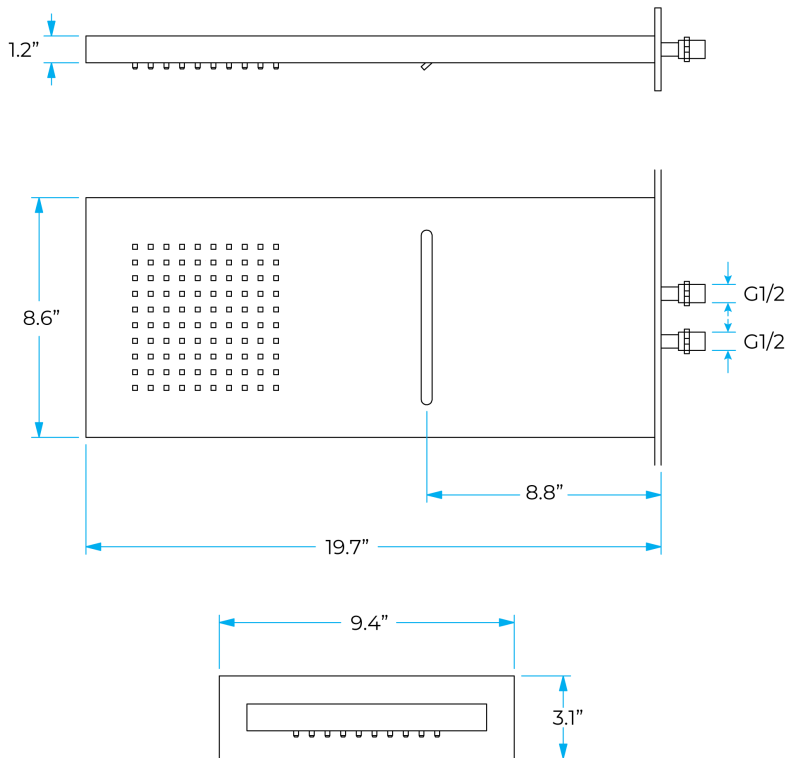

## Specifications

- TYPE: GOLD SHOWER HEAD SET
- TYPE FEATURE: ROTATABLE LIFTING TYPE
- VALVE CORE MATERIAL: CERAMIC
- COLD/HOT WATER CONTROL TYPE: SINGLE HOLDER DUAL CONTROL
- STYLE: CONTEMPORARY
- NUMBER OF HANDLE: SINGLE HANDLE
- SURFACE TREATMENT: POLISHED GOLD
- SIZE: 5.2"-7.9" (131-200MM)
- FEATURE: GOLD LED LIGHT SHOWER HEAD

## Shower Head Size:

Flow Rate  
2.5 GPM / 9.5 LPM (rain Shower);

## Hand Shower Size:

A: 8"  
B: 1.5"

The minimum required water pressure is 0.05 MPa (0.5 bar).  
Flow rate 2.5 GPM (9.5 LPM).

## Tub Spout Size: