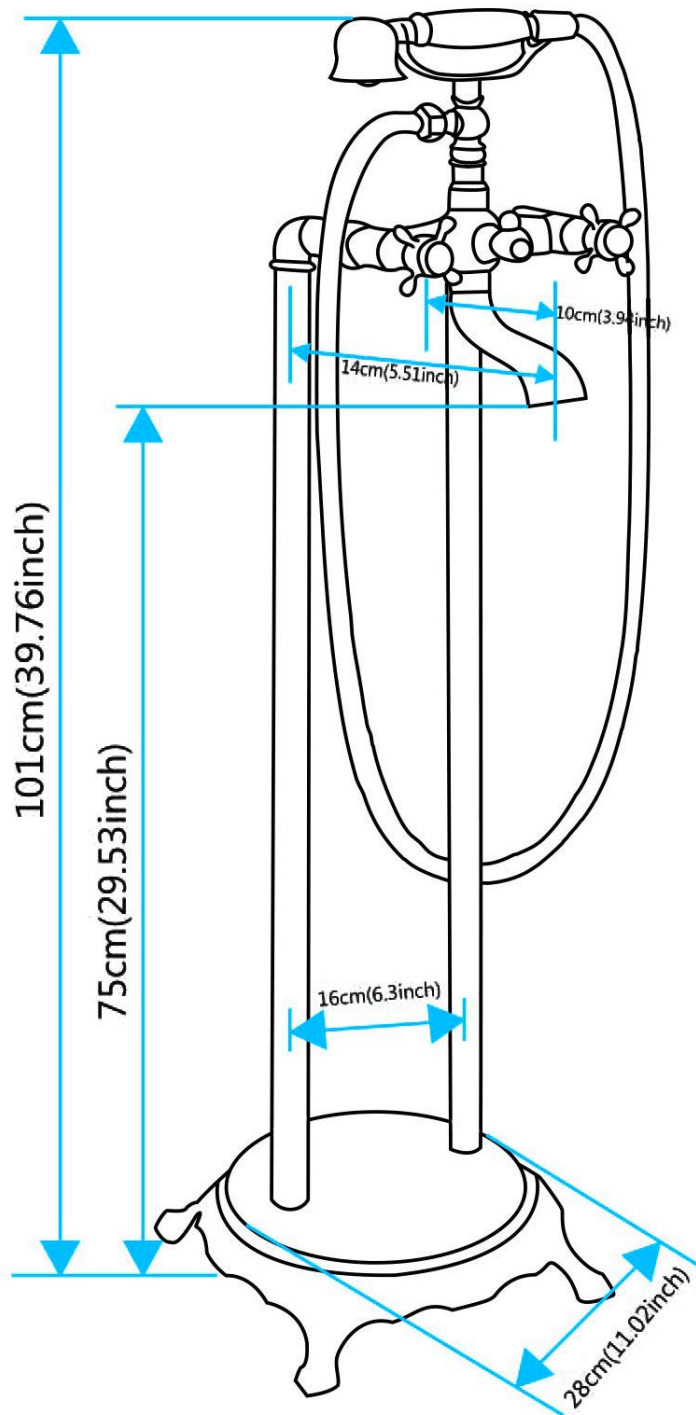

DAX DUAL HANDLE BATHROOM FREESTANDING FLOOR MOUNT BATHTUB FAUCET WITH HAND SHOWER AND TUB SPOUT IN ANTIQUE BRASS SPECIFICATIONS

Specifications

- Feature: 2 holes
- Contemporary style
- Number of handles: Double handle
- Valve type: ceramic valve
- Faucet body material: brass
- Hand shower material: brass and ceramic
- Stainless steel shower hose: 150cm stainless steel
- Package includes: bathtub faucet + 2 pieces hot and cold hose
- Antique Brass Floor Mounted Bathtub
- Double Sink Faucet Bathroom Bath Shower
- Bathtub Mixer Faucet with Handshower