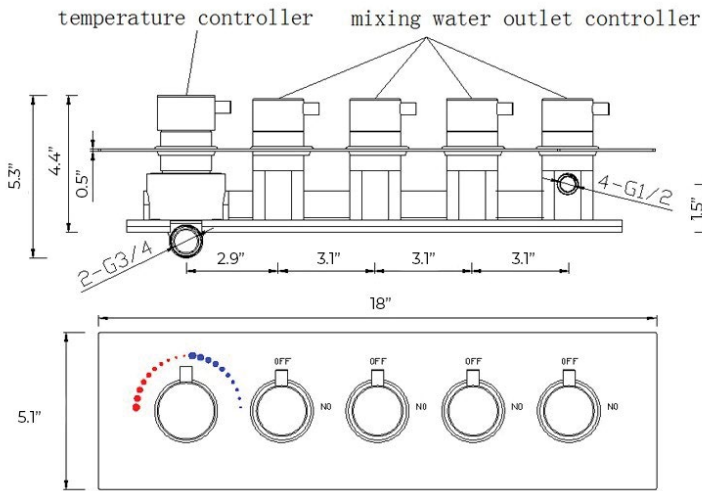

FONTANA DIJON THERMOSTATIC CEILING MOUNT RAINFALL LED MUSICAL BATHROOM SHOWER HEAD WITH BODY JETS AND HAND SHOWER REMOTE CONTROLLED SPECS

Specifications

- Material: 304 stainless steel and brass
- Feature: LED
- Type: Square
- Style: Contemporary
- Number of Handles: 5 Handle
- Bath & Shower Faucet Type: In Wall
- Surface Treatment: Polished
- Surface Finishing: Gold
- Function 1: rain
- Showerhead: 304sus polished
- Water pressure: 0.1-0.5mpa
- Function 2: waterfall
- Body jets: brass chrome 2 inch
- Thread: G1/2" x 1/2"
- Showerhead size: 580*380mm
- LED power: need electricity

Shower Head Size:

Mixer Size:

Hand Shower Size:

A: 8"
B: 1.5"

The minimum required water pressure is 0.05 MPa (0.5 bar).
Flow rate 2.5 GPM (9.5 LPM).

Body Spray Size:

Thread Interface Size: G 1/2 Inch
Function: Rainfall
Shower Head Feature: Water Saving
Shower Heads
Type: Fixed Rotatable Type
Installation Type: Wall Mounted

Size: 50* 50 mm(2 inch)
Material: Brass
Feature: Can rotate 360 degrees
Flow Rate: 1.5 GPM / 5.7 LPM (each
Bodyspray)