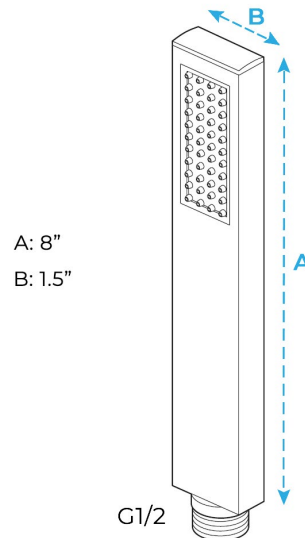

FONTANA DIJON THERMOSTATIC CEILING MOUNT RAINFALL LED MUSICAL BATHROOM SHOWER HEAD WITH BODY JETS AND HAND SHOWER REMOTE CONTROLLED SPECS

Specifications

- Material: 304 stainless steel and brass
- Feature: LED
- Type: Square
- Style: Contemporary
- Number of Handles: 5 Handle
- Bath & Shower Faucet Type: In Wall
- Surface Treatment: Polished
- Surface Finishing: Gold
- Function 1: rain
- Showerhead: 304sus polished
- Water pressure: 0.1-0.5mpa
- Function 2: waterfall
- Body jets: brass chrome 2 inch
- Thread: G1/2" x 1/2"
- Showerhead size: 580*380mm
- LED power: need electricity

Shower Head Size:

Mixer Size:

Hand Shower Size:

A: 8"
B: 1.5"

The minimum required water pressure is 0.05 MPa (0.5 bar).
Flow rate 2.5 GPM (9.5 LPM).

Body Spray Size:

Thread Interface Size: G 1/2 Inch
Function: Rainfall
Shower Head Feature: Water Saving
Shower Heads
Type: Fixed Rotatable Type
Installation Type: Wall Mounted

Size: 50* 50 mm(2 inch)
Material: Brass
Feature: Can rotate 360 degrees
Flow Rate: 1.5 GPM / 5.7 LPM (each
Bodyspray)