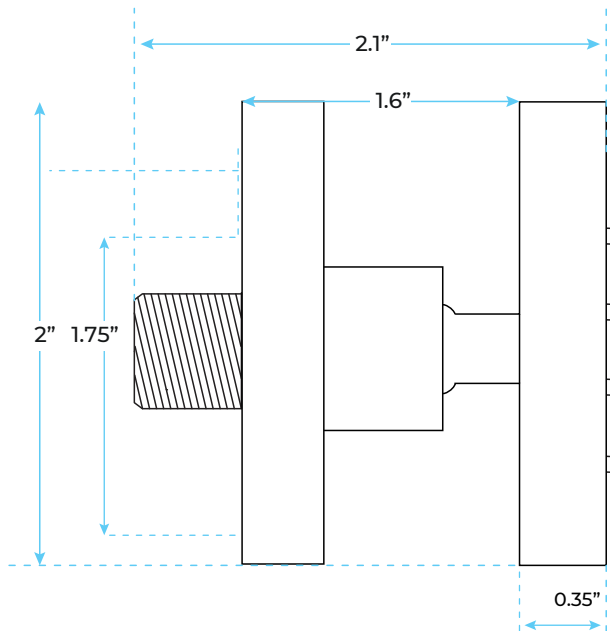

FONTANA DIJON THERMOSTATIC CEILING MOUNT RAINFALL LED MUSICAL BATHROOM SHOWER HEAD WITH BODY JETS AND HAND SHOWER REMOTE CONTROLLED SPECS

Specifications

- Material: 304 stainless steel and brass
- Feature: LED
- Type: Square
- Style: Contemporary
- Number of Handles: 5 Handle
- Bath & Shower Faucet Type: In Wall
- Surface Treatment: Polished
- Surface Finishing: Gold
- Function 1: rain
- Showerhead: 304sus polished
- Water pressure: 0.1-0.5mpa
- Function 2: waterfall
- Body jets: brass chrome 2 inch
- Thread: G1/2" x 1/2"
- Showerhead size: 580*380mm
- LED power: need electricity

Shower Head Size:

Mixer Size:

Hand Shower Size:

A: 8"
B: 1.5"

The minimum required water pressure is 0.05 MPa (0.5 bar).
Flow rate 2.5 GPM (9.5 LPM).

Body Spray Size:

Thread Interface Size: G 1/2 Inch
Function: Rainfall
Shower Head Feature: Water Saving
Shower Heads
Type: Fixed Rotatable Type
Installation Type: Wall Mounted

Size: 50* 50 mm(2 inch)
Material: Brass
Feature: Can rotate 360 degrees
Flow Rate: 1.5 GPM / 5.7 LPM (each
Bodyspray)