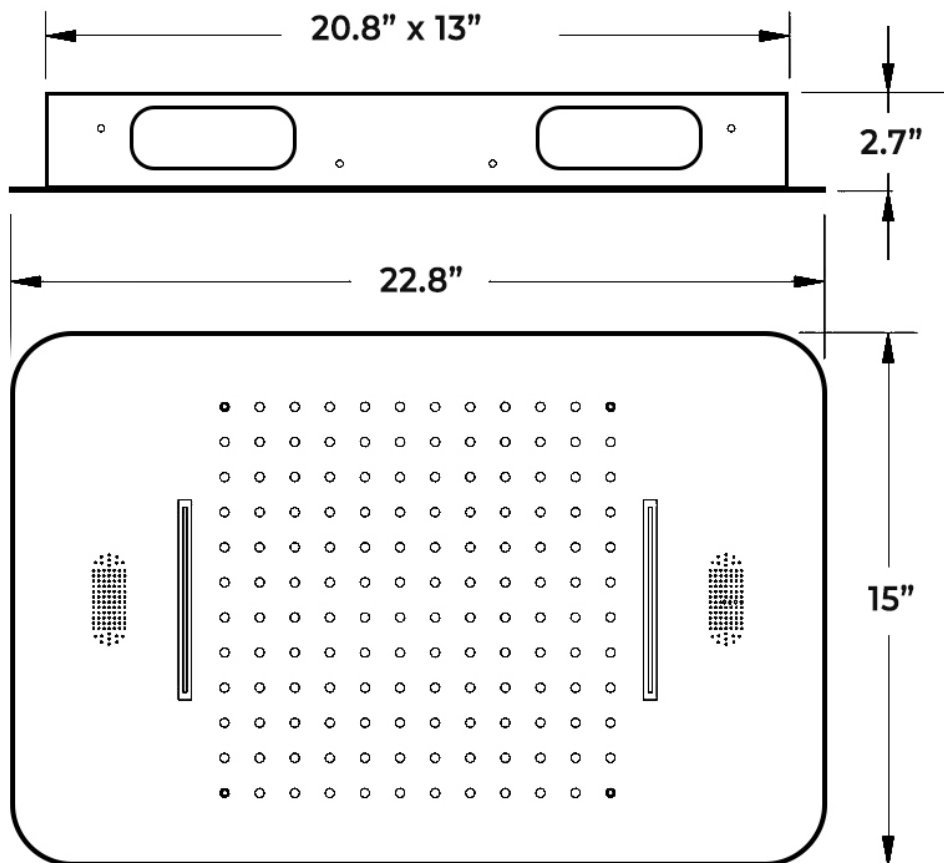

FONTANA DIJON THERMOSTATIC CEILING MOUNT RAINFALL LED MUSICAL BATHROOM SHOWER HEAD WITH BODY JETS AND HAND SHOWER REMOTE CONTROLLED SPECS

Specifications

- Material: 304 stainless steel and brass
- Feature: LED
- Type: Square
- Style: Contemporary
- Number of Handles: 5 Handle
- Bath & Shower Faucet Type: In Wall
- Surface Treatment: Polished
- Surface Finishing: Gold
- Function 1: rain
- Showerhead: 304sus polished
- Water pressure: 0.1-0.5mpa
- Function 2: waterfall
- Body jets: brass chrome 2 inch
- Thread: G1/2" x 1/2"
- Showerhead size: 580*380mm
- LED power: need electricity

Shower Head Size:

Mixer Size:

Hand Shower Size:

A: 8"
B: 1.5"

The minimum required water pressure is 0.05 MPa (0.5 bar).
Flow rate 2.5 GPM (9.5 LPM).

Body Spray Size:

Thread Interface Size: G 1/2 Inch
Function: Rainfall
Shower Head Feature: Water Saving
Shower Heads
Type: Fixed Rotatable Type
Installation Type: Wall Mounted

Size: 50* 50 mm(2 inch)
Material: Brass
Feature: Can rotate 360 degrees
Flow Rate: 1.5 GPM / 5.7 LPM (each
Bodyspray)