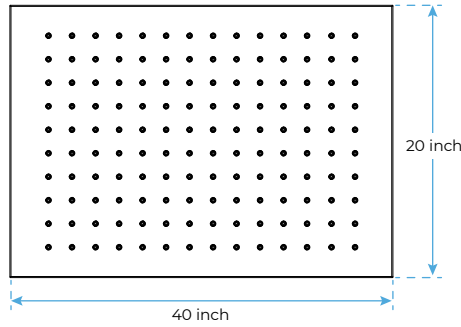

20*40 INCH LED RAINFALL SHOWER SYSTEM WITH HANDHELD SHOWER AND 3 JETTED BODY SPRAYS SPECIFICATIONS

Shower Head

Hand Shower

Mixer Connections

Flow Rate: 2.0 GPM / 7.6 LPM

Body Jets

- FEATURES**
- Material: Brass
 - Base Plate Height: 5-1/8"
 - Base Plate Width: 5-1/8"
 - Jet Surface Area: 3-1/8"
 - Surface Depth: 1/4"
 - Adjustment Angle: 5°
 - Male NPT Connection: 1/2"
 - Maximum Flow Rate: 2.5 GPM (9.5L/min) max @ 80 psi

All dimensions and specifications are nominal and may vary. Use actual products for accuracy in critical situations.