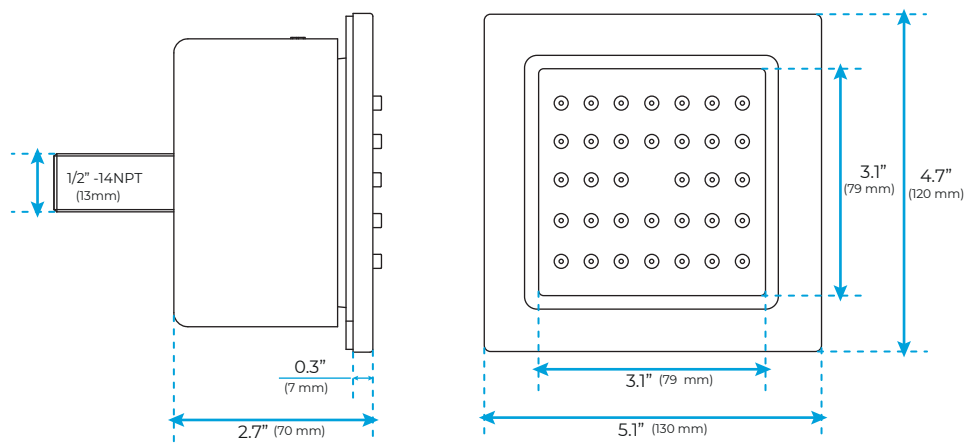

20*40 INCH LED RAINFALL SHOWER SYSTEM WITH HANDHELD SHOWER AND 3 JETTED BODY SPRAYS SPECIFICATIONS

Shower Head

Hand Shower

Mixer Connections

Flow Rate: 2.0 GPM / 7.6 LPM

Body Jets

- FEATURES**
- Material: Brass
 - Base Plate Height: 5-1/8"
 - Base Plate Width: 5-1/8"
 - Jet Surface Area: 3-1/8"
 - Surface Depth: 1/4"
 - Adjustment Angle: 5°
 - Male NPT Connection: 1/2"
 - Maximum Flow Rate: 2.5 GPM (9.5L/min) max @ 80 psi

All dimensions and specifications are nominal and may vary. Use actual products for accuracy in critical situations.