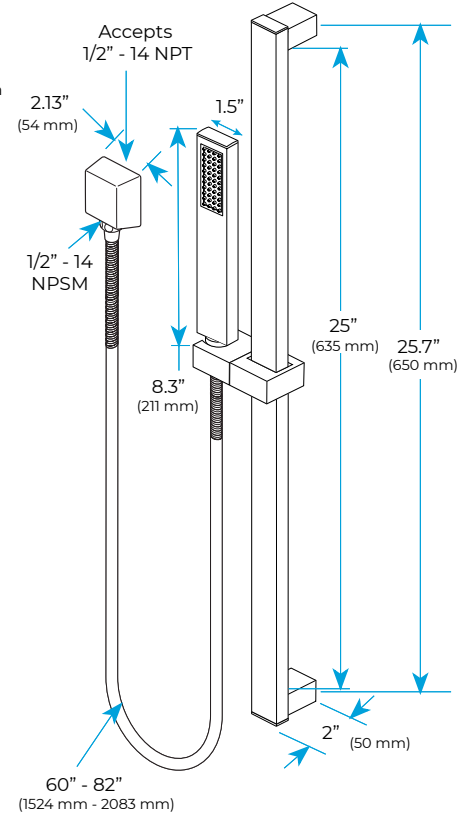

20*40 INCH LED RAINFALL SHOWER SYSTEM WITH HANDHELD SHOWER AND 3 JETTED BODY SPRAYS SPECIFICATIONS

Shower Head

Hand Shower

Mixer Connections

Flow Rate: 2.0 GPM / 7.6 LPM

Body Jets

- FEATURES**
- Material: Brass
 - Base Plate Height: 5-1/8"
 - Base Plate Width: 5-1/8"
 - Jet Surface Area: 3-1/8"
 - Surface Depth: 1/4"
 - Adjustment Angle: 5°
 - Male NPT Connection: 1/2"
 - Maximum Flow Rate: 2.5 GPM (9.5L/min) max @ 80 psi

All dimensions and specifications are nominal and may vary. Use actual products for accuracy in critical situations.