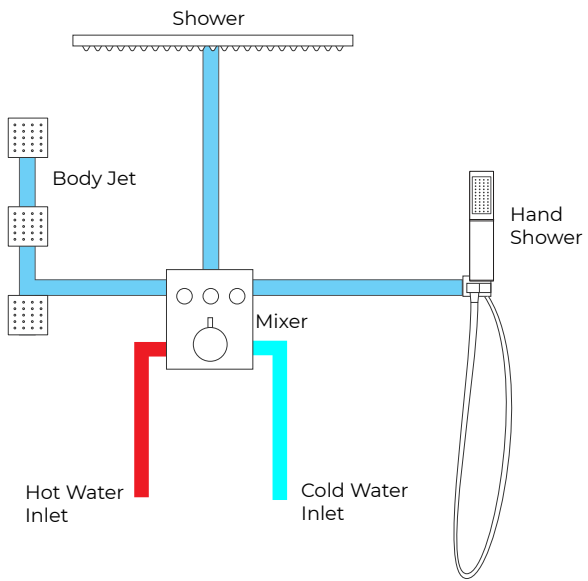

20*40 INCH LED RAINFALL SHOWER SYSTEM WITH HANDHELD SHOWER AND 3 JETTED BODY SPRAYS SPECIFICATIONS

Shower Head

Hand Shower

Mixer Connections

Flow Rate: 2.0 GPM / 7.6 LPM

Body Jets

- FEATURES**
- Material: Brass
 - Base Plate Height: 5-1/8"
 - Base Plate Width: 5-1/8"
 - Jet Surface Area: 3-1/8"
 - Surface Depth: 1/4"
 - Adjustment Angle: 5°
 - Male NPT Connection: 1/2"
 - Maximum Flow Rate: 2.5 GPM (9.5L/min) max @ 80 psi

All dimensions and specifications are nominal and may vary. Use actual products for accuracy in critical situations.