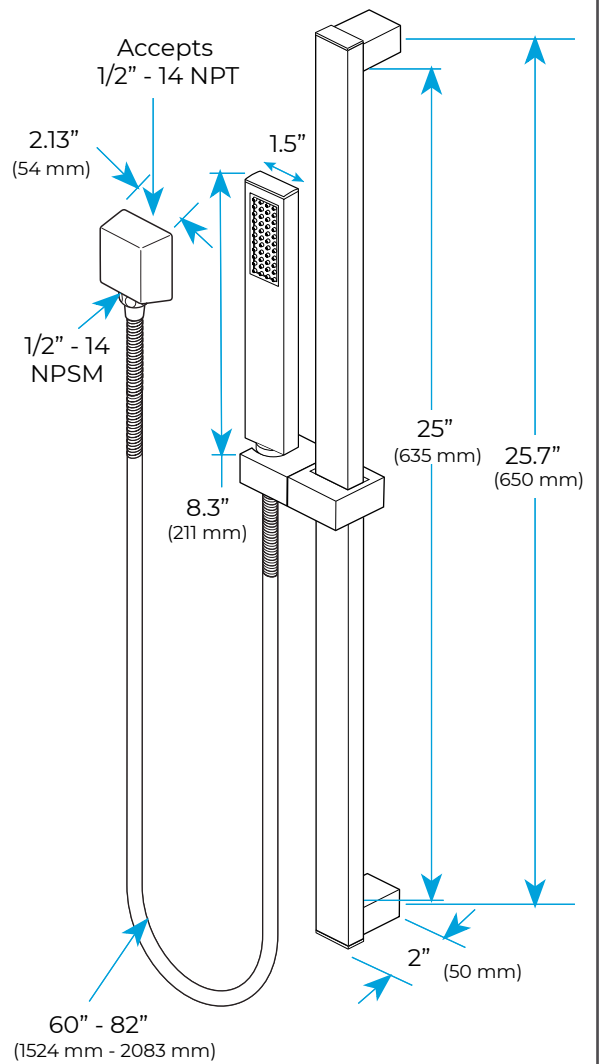

24IN CEILING MOUNT LED RAINFALL SHOWER SYSTEM WITH HANDHELD SHOWER, 6 JETTED BODY SPRAYS AND TUB SPOUT SPECIFICATIONS

Shower Head

1/2" NPT inlets
Easy clean nozzles
Flow Rate: 9.5L/min 2.5 GPM

Product images shown is only for installation display purpose

Body Jets

FEATURES

- Material: Brass
- Base Plate Height: 5-1/8"
- Base Plate Width: 5-1/8"
- Jet Surface Area: 3-1/8"
- Surface Depth: 1/4"
- Adjustment Angle: 5°
- Male NPT Connection: 1/2"
- Maximum Flow Rate: 2.5 GPM (9.5L/min) max @ 80 psi

All dimensions and specifications are nominal and may vary. Use actual products for accuracy in critical situations.

Shower Mixer

All Function can be used at the same time.

Brass Function Valve

Shower Mixer Connections

Hand Shower

Flow Rate: 2.0 GPM / 7.6 LPM

Spout