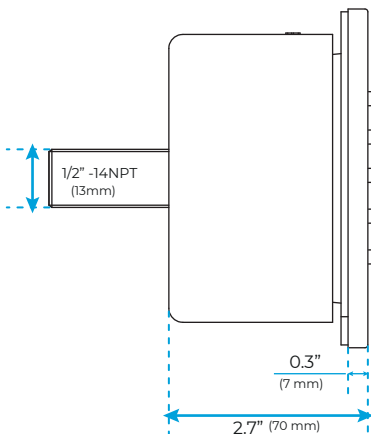

24IN CEILING MOUNT LED RAINFALL SHOWER SYSTEM WITH HANDHELD SHOWER, 6 JETTED BODY SPRAYS AND TUB SPOUT SPECIFICATIONS

Shower Head

1/2" NPT inlets
Easy clean nozzles
Flow Rate: 9.5L/min 2.5 GPM

Product images shown is only for installation display purpose

Body Jets

FEATURES

- Material: Brass
- Base Plate Height: 5-1/8"
- Base Plate Width: 5-1/8"
- Jet Surface Area: 3-1/8"
- Surface Depth: 1/4"
- Adjustment Angle: 5°
- Male NPT Connection: 1/2"
- Maximum Flow Rate: 2.5 GPM (9.5L/min) max @ 80 psi

All dimensions and specifications are nominal and may vary. Use actual products for accuracy in critical situations.

Shower Mixer

All Function can be used at the same time.

Brass Function Valve

Shower Mixer Connections

Hand Shower

Flow Rate: 2.0 GPM / 7.6 LPM

Spout