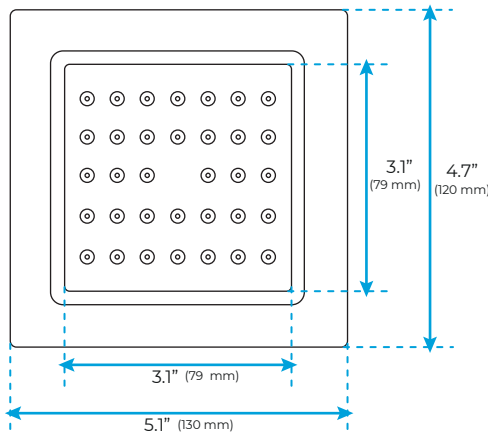

24IN CEILING MOUNT LED RAINFALL SHOWER SYSTEM WITH HANDHELD SHOWER, 6 JETTED BODY SPRAYS AND TUB SPOUT SPECIFICATIONS

Shower Head

1/2" NPT inlets
Easy clean nozzles
Flow Rate: 9.5L/min 2.5 GPM

Product images shown is only for installation display purpose

Body Jets

FEATURES

- Material: Brass
- Base Plate Height: 5-1/8"
- Base Plate Width: 5-1/8"
- Jet Surface Area: 3-1/8"
- Surface Depth: 1/4"
- Adjustment Angle: 5°
- Male NPT Connection: 1/2"
- Maximum Flow Rate: 2.5 GPM (9.5L/min) max @ 80 psi

All dimensions and specifications are nominal and may vary. Use actual products for accuracy in critical situations.

Shower Mixer

All Function can be used at the same time.

Brass Function Valve

Shower Mixer Connections

Hand Shower

Flow Rate: 2.0 GPM / 7.6 LPM

Spout