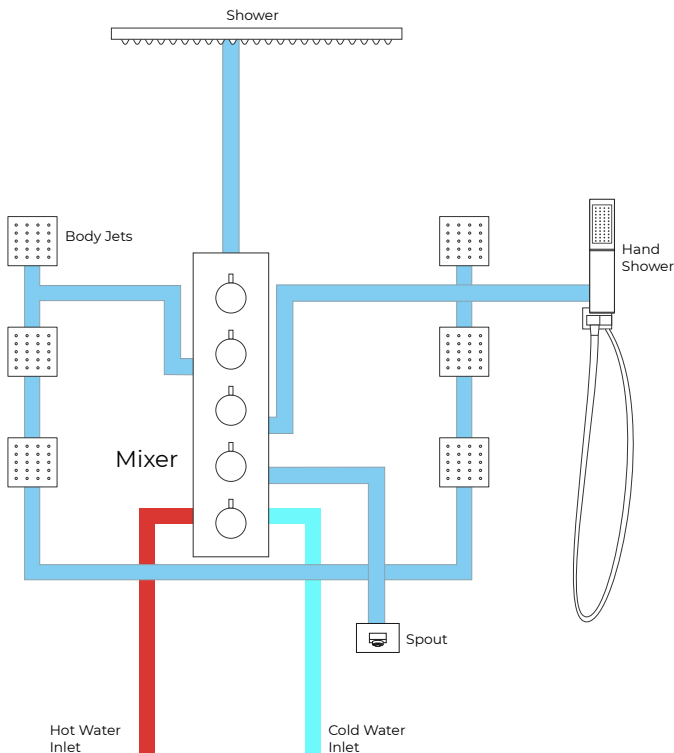

24IN CEILING MOUNT LED RAINFALL SHOWER SYSTEM WITH HANDHELD SHOWER, 6 JETTED BODY SPRAYS AND TUB SPOUT SPECIFICATIONS

Shower Head

1/2" NPT inlets
Easy clean nozzles
Flow Rate: 9.5L/min 2.5 GPM

Product images shown is only for installation display purpose

Body Jets

FEATURES

- Material: Brass
- Base Plate Height: 5-1/8"
- Base Plate Width: 5-1/8"
- Jet Surface Area: 3-1/8"
- Surface Depth: 1/4"
- Adjustment Angle: 5°
- Male NPT Connection: 1/2"
- Maximum Flow Rate: 2.5 GPM (9.5L/min) max @ 80 psi

All dimensions and specifications are nominal and may vary. Use actual products for accuracy in critical situations.

Shower Mixer

All Function can be used at the same time.

Brass Function Valve

Shower Mixer Connections

Hand Shower

Flow Rate: 2.0 GPM / 7.6 LPM

Spout