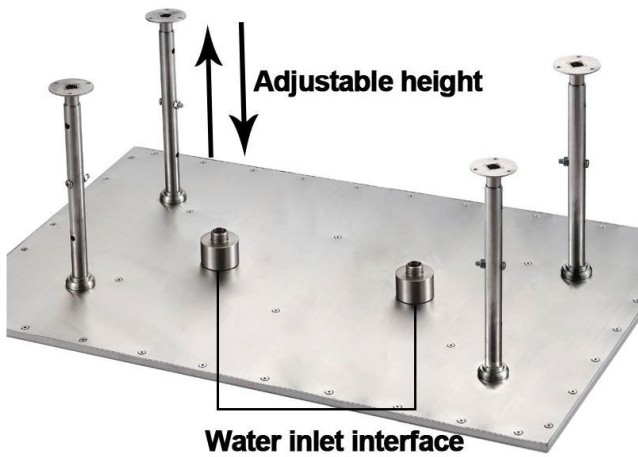

24IN CEILING MOUNT LED RAINFALL SHOWER SYSTEM WITH HANDHELD SHOWER, 6 JETTED BODY SPRAYS AND TUB SPOUT SPECIFICATIONS

Shower Head

1/2" NPT inlets
Easy clean nozzles
Flow Rate: 9.5L/min 2.5 GPM

Product images shown is only for installation display purpose

Body Jets

FEATURES

- Material: Brass
- Base Plate Height: 5-1/8"
- Base Plate Width: 5-1/8"
- Jet Surface Area: 3-1/8"
- Surface Depth: 1/4"
- Adjustment Angle: 5°
- Male NPT Connection: 1/2"
- Maximum Flow Rate: 2.5 GPM (9.5L/min) max @ 80 psi

All dimensions and specifications are nominal and may vary. Use actual products for accuracy in critical situations.

Shower Mixer

All Function can be used at the same time.

Brass Function Valve

Shower Mixer Connections

Hand Shower

Flow Rate: 2.0 GPM / 7.6 LPM

Spout