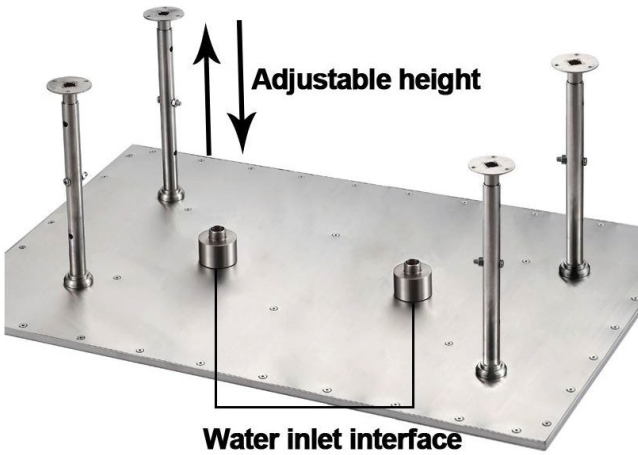

24IN CEILING MOUNT LED RAINFALL SHOWER SYSTEM WITH HANDHELD SHOWER, 6 JETTED BODY SPRAYS AND TUB SPOUT SPECIFICATIONS

Shower Head

1/2" NPT inlets
Easy clean nozzles
Flow Rate: 9.5L/min 2.5 GPM

Product images shown is only for installation display purpose

Body Jets

FEATURES

- Material: Brass
- Base Plate Height: 5-1/8"
- Base Plate Width: 5-1/8"
- Jet Surface Area: 3-1/8"
- Surface Depth: 1/4"
- Adjustment Angle: 5°
- Male NPT Connection: 1/2"
- Maximum Flow Rate: 2.5 GPM (9.5L/min) max @ 80 psi

All dimensions and specifications are nominal and may vary. Use actual products for accuracy in critical situations.

Shower Mixer

All Function can be used at the same time.

Brass Function Valve

Shower Mixer Connections

Hand Shower

Flow Rate: 2.0 GPM / 7.6 LPM

Spout