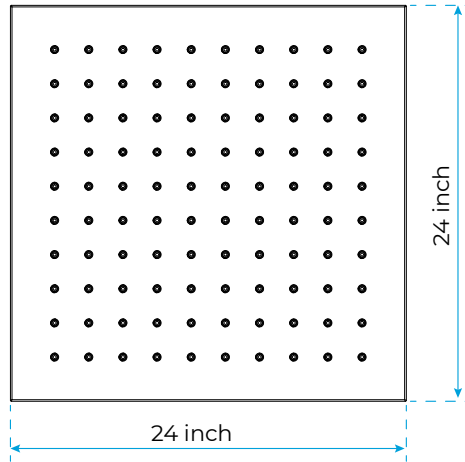

## 2 WAY LED RAINFALL THERMOSTATIC SHOWER SYSTEM WITH HANDHELD SHOWER SPECIFICATIONS

### Shower Head

1/2" NPT inlets  
Easy clean nozzles  
Flow Rate: 9.5L/min 2.5 GPM

Product images shown is only for installation display purpose