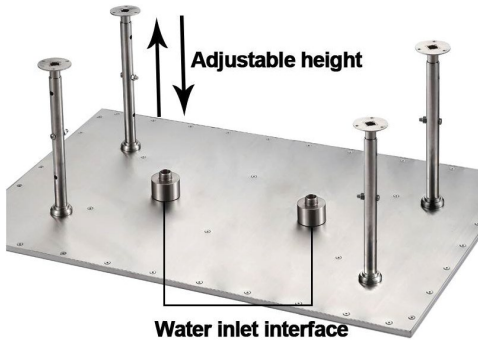

## 2 WAY LED RAINFALL THERMOSTATIC SHOWER SYSTEM WITH HANDHELD SHOWER SPECIFICATIONS

### Shower Head

1/2" NPT inlets  
Easy clean nozzles  
Flow Rate: 9.5L/min 2.5 GPM

Product images shown is only for installation display purpose