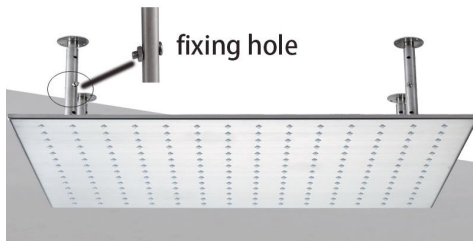

## 2 WAY LED RAINFALL THERMOSTATIC SHOWER SYSTEM WITH HANDHELD SHOWER SPECIFICATIONS

### Shower Head

1/2" NPT inlets  
Easy clean nozzles  
Flow Rate: 9.5L/min 2.5 GPM

Product images shown is only for installation display purpose