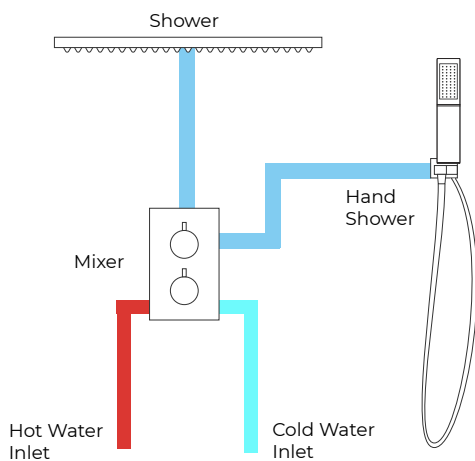

## 2 WAY LED RAINFALL THERMOSTATIC SHOWER SYSTEM WITH HANDHELD SHOWER SPECIFICATIONS

### Shower Head

1/2" NPT inlets  
Easy clean nozzles  
Flow Rate: 9.5L/min 2.5 GPM

Product images shown is only for installation display purpose

### Hand Shower

### Mixer Connections

All dimensions and specifications are nominal and may vary. Use actual products for accuracy in critical situations.