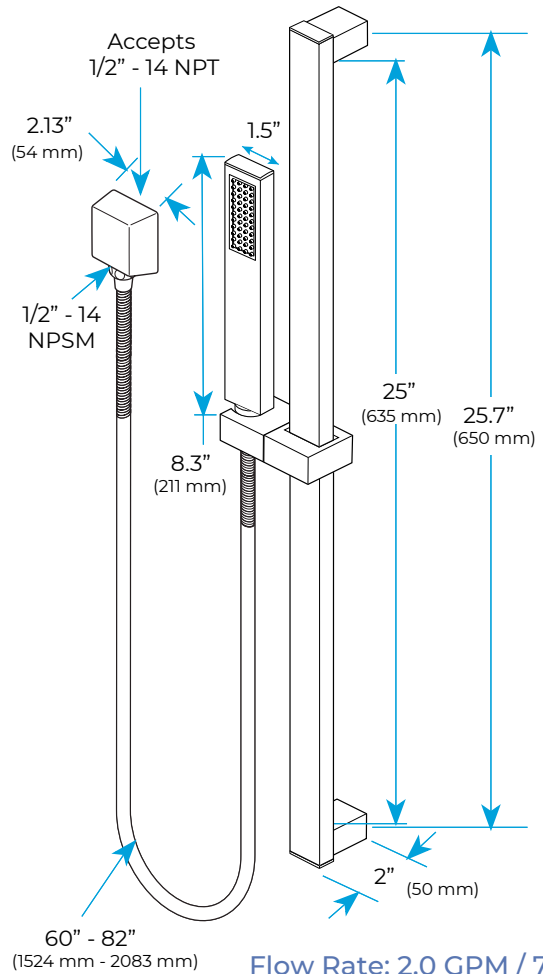

## 2 WAY LED RAINFALL THERMOSTATIC SHOWER SYSTEM WITH HANDHELD SHOWER SPECIFICATIONS

### Shower Head

1/2" NPT inlets  
Easy clean nozzles  
Flow Rate: 9.5L/min 2.5 GPM

Product images shown is only for installation display purpose

### Hand Shower

### Mixer Connections

All dimensions and specifications are nominal and may vary. Use actual products for accuracy in critical situations.