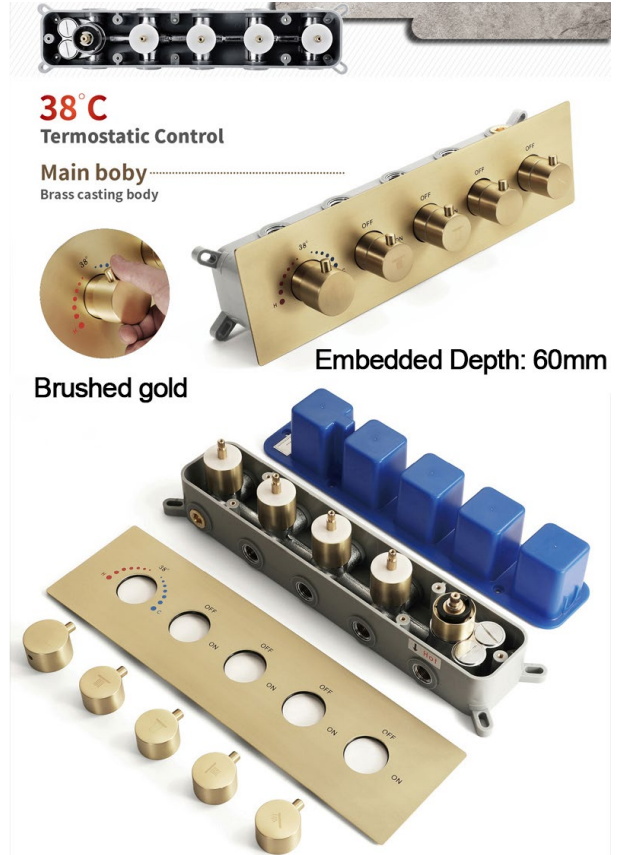

Shower Mixer