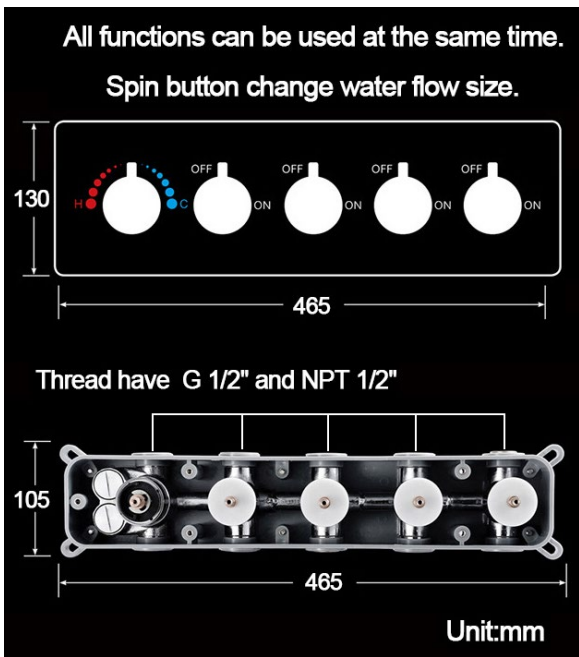

Shower Mixer