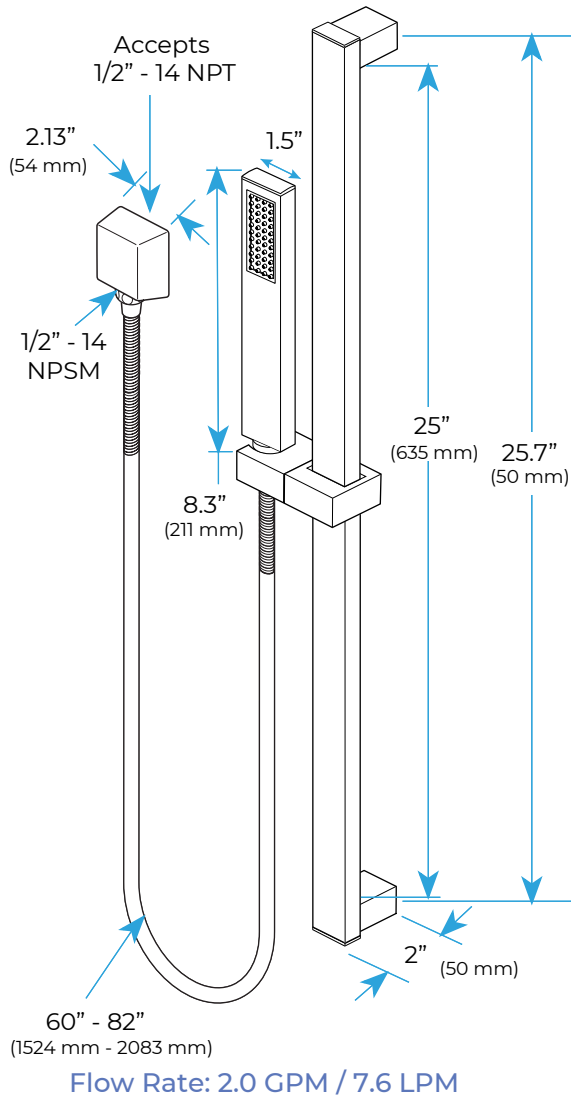

LED BRUSHED GOLD THERMOSTATIC PHONE CONTROLLED RAINFALL WATERFALL MUSICAL SHOWER SYSTEM WITH SQUARE HAND SHOWER SPECIFICATIONS

- Shower Panel /Hose Material: 304 Stainless Steel
- Shower Head Size: 900*300 mm
- Shower Mixer Material: Brass
- Concealed Mixer Size: 465*130 mm
- Showerheads Install: Embedded Ceiling Mounted
- Concealed Mixer Install: Wall-Mounted
- LED Shower Head Functions: Rainfall, Waterfall, Water Column
- Water Pressure: 0.3 MPA
- Water Flow: 16L/min~28L/min
- Hand Shower/ Shower holder Material: Brass
- Shower Accessories Material: Brass
- LED Light: Need to Connect Power
- LED Light Color: 64 Color
- Shower Hose Length: 1.5M
- AC: 100-265V 50/60Hz

Kinds of color **64**
temperature adjustable

WiFi

Build-in WIFI

Phone control color

Color software App install instruction
download name: **Smart Life**

All dimensions and specifications are nominal and may vary. Use actual products for accuracy in critical situations.

Shower Mixer

Hand Shower

Shower Mixer Connections