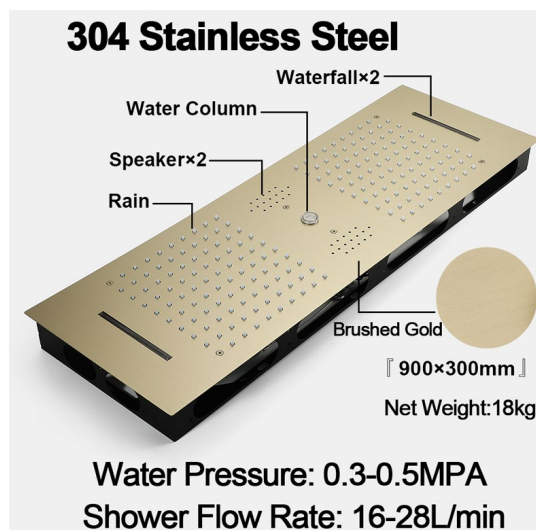

LED BRUSHED GOLD THERMOSTATIC PHONE CONTROLLED RAINFALL WATERFALL MUSICAL SHOWER SYSTEM WITH SQUARE HAND SHOWER SPECIFICATIONS

- Shower Panel /Hose Material: 304 Stainless Steel
- Shower Head Size: 900*300 mm
- Shower Mixer Material: Brass
- Concealed Mixer Size: 465*130 mm
- Showerheads Install: Embedded Ceiling Mounted
- Concealed Mixer Install: Wall-Mounted
- LED Shower Head Functions: Rainfall, Waterfall, Water Column
- Water Pressure: 0.3 MPA
- Water Flow: 16L/min~28L/min
- Hand Shower/ Shower holder Material: Brass
- Shower Accessories Material: Brass
- LED Light: Need to Connect Power
- LED Light Color: 64 Color
- Shower Hose Length: 1.5M
- AC: 100-265V 50/60Hz

Kinds of color **64**
temperature adjustable

WiFi

Build-in WIFI

Phone control color

Color software App install instruction
download name: **Smart Life**

All dimensions and specifications are nominal and may vary. Use actual products for accuracy in critical situations.