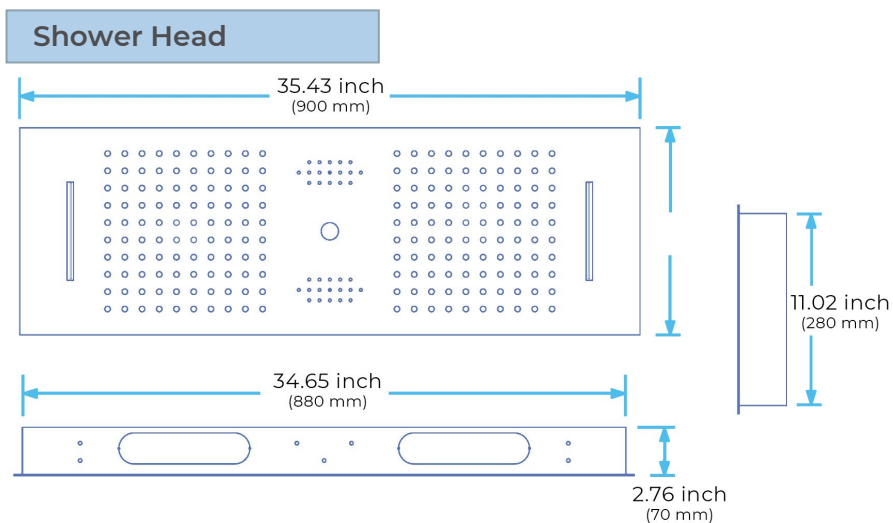

LED BRUSHED GOLD THERMOSTATIC PHONE CONTROLLED RAINFALL WATERFALL MUSICAL SHOWER SYSTEM WITH SQUARE HAND SHOWER SPECIFICATIONS

- Shower Panel /Hose Material: 304 Stainless Steel
- Shower Head Size: 900*300 mm
- Shower Mixer Material: Brass
- Concealed Mixer Size: 465*130 mm
- Showerheads Install: Embedded Ceiling Mounted
- Concealed Mixer Install: Wall-Mounted
- LED Shower Head Functions: Rainfall, Waterfall, Water Column
- Water Pressure: 0.3 MPA
- Water Flow: 16L/min~28L/min
- Hand Shower/ Shower holder Material: Brass
- Shower Accessories Material: Brass
- LED Light: Need to Connect Power
- LED Light Color: 64 Color
- Shower Hose Length: 1.5M
- AC: 100-265V 50/60Hz

Kinds of color **64**
temperature adjustable

WiFi

Build-in WIFI

Phone control color

Color software App install instruction
download name: **Smart Life**

All dimensions and specifications are nominal and may vary. Use actual products for accuracy in critical situations.