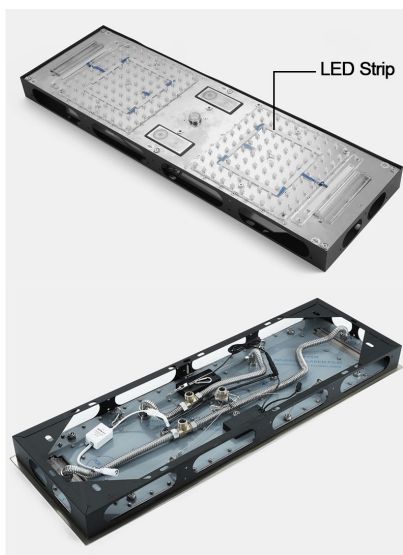

LED BRUSHED GOLD THERMOSTATIC PHONE CONTROLLED RAINFALL WATERFALL MUSICAL SHOWER SYSTEM WITH SQUARE HAND SHOWER SPECIFICATIONS

- Shower Panel /Hose Material: 304 Stainless Steel
- Shower Head Size: 900*300 mm
- Shower Mixer Material: Brass
- Concealed Mixer Size: 465*130 mm
- Showerheads Install: Embedded Ceiling Mounted
- Concealed Mixer Install: Wall-Mounted
- LED Shower Head Functions: Rainfall, Waterfall, Water Column
- Water Pressure: 0.3 MPA
- Water Flow: 16L/min~28L/min
- Hand Shower/ Shower holder Material: Brass
- Shower Accessories Material: Brass
- LED Light: Need to Connect Power
- LED Light Color: 64 Color
- Shower Hose Length: 1.5M
- AC: 100-265V 50/60Hz

Kinds of color **64**
temperature adjustable

WiFi

Build-in WIFI

Phone control color

Color software App install instruction
download name: **Smart Life**

All dimensions and specifications are nominal and may vary. Use actual products for accuracy in critical situations.