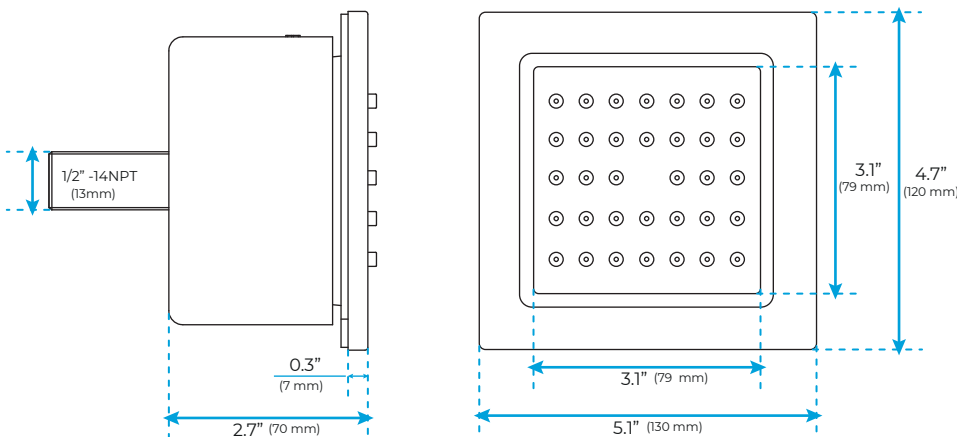

### Shower Head

### Mixer Connections

Flow Rate: 2.0 GPM / 7.6 LPM

### FEATURES

- Material: Brass
- Base Plate Height: 5-1/8"
- Base Plate Width: 5-1/8"
- Jet Surface Area: 3-1/8"
- Surface Depth: 1/4"
- Adjustment Angle: 5°
- Male NPT Connection: 1/2"
- Maximum Flow Rate: 2.5 GPM (9.5L/min) max @ 80 psi