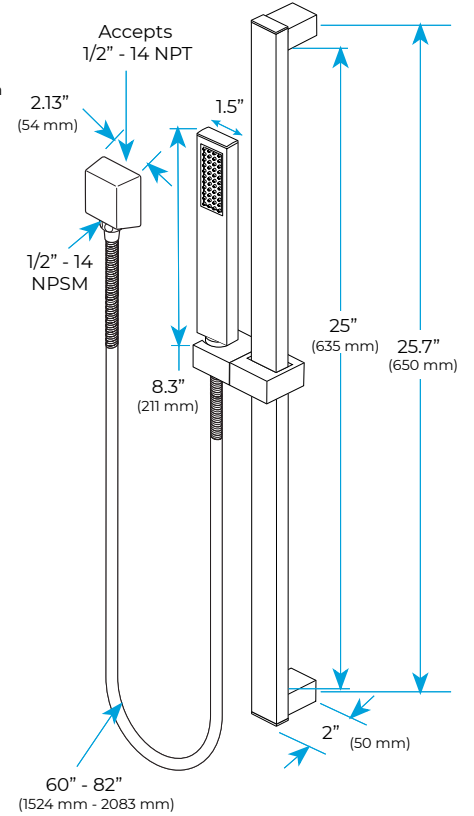

## 20\*40IN LED MATTE BLACK RAINFALL SHOWER SYSTEM WITH HANDHELD SHOWER AND 3 JETTED BODY SPRAYS SPECIFICATIONS

### Shower Head

### Mixer Connections

Flow Rate: 2.0 GPM / 7.6 LPM

### FEATURES

- Material: Brass
- Base Plate Height: 5-1/8"
- Base Plate Width: 5-1/8"
- Jet Surface Area: 3-1/8"
- Surface Depth: 1/4"
- Adjustment Angle: 5°
- Male NPT Connection: 1/2"
- Maximum Flow Rate: 2.5 GPM (9.5L/min) max @ 80 psi