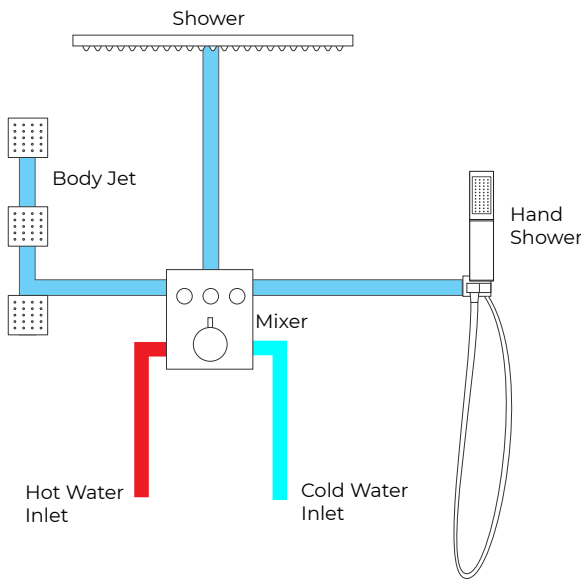

Mixer Connections

Flow Rate: 2.0 GPM / 7.6 LPM