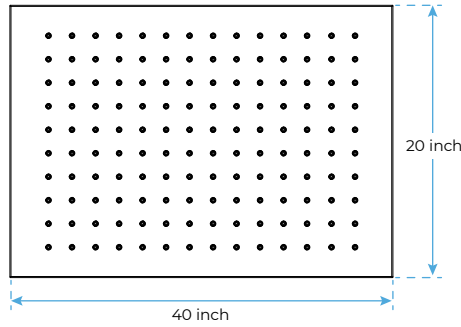

Shower Head