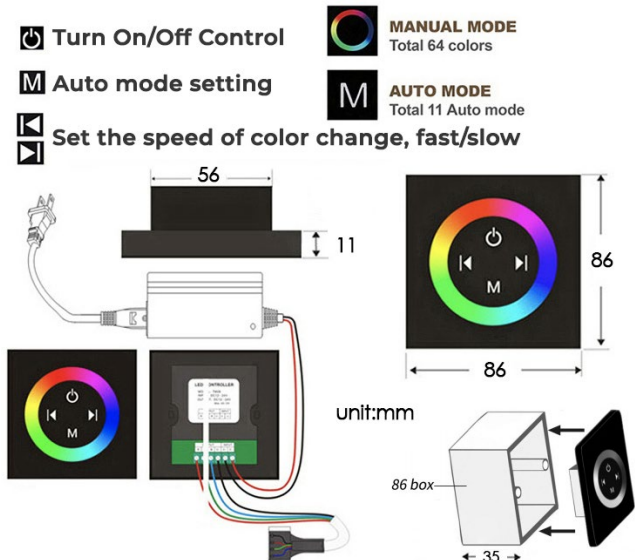

**TOUCH PANEL CONTROLLED THERMOSTATIC RECESSED CEILING MOUNT SMART MUSICAL LED RAINFALL WATERFALL SHOWER SYSTEM WITH HAND SHOWER SPECIFICATIONS**

- Shower Panel /Hose Material: 304 Stainless Steel
- Shower Head Size: 900\*300 mm
- Shower Mixer Material: Brass
- Concealed Mixer Size: 465\*130 mm
- Showerheads Install: Embedded Ceiling Mounted
- Concealed Mixer Install: Wall-Mounted
- LED Shower Head Functions: Rainfall, Waterfall, Water Column
- Water Pressure: 0.3 MPA
- Water Flow: 16L/min~28L/min
- Hand Shower/ Shower holder Material: Brass
- Shower Accessories Material: Brass
- LED Light: Need to Connect Power
- LED Light Color: 64 Color
- Shower Hose Length: 1.5M
- AC: 100-265V 50/60Hz

**Touch Panel Control**

All dimensions and specifications are nominal and may vary. Use actual products for accuracy in critical situations.

## Shower Mixer

All functions can be used at the same time.

Spin button change water flow size.

Thread have G 1/2" and NPT 1/2"

## Hand Shower

Flow Rate: 2.0 GPM / 7.6 LPM

**38°C**  
Thermostatic Control

Main body  
Brass casting body

Brushed gold

Product shown is only for installation display purpose