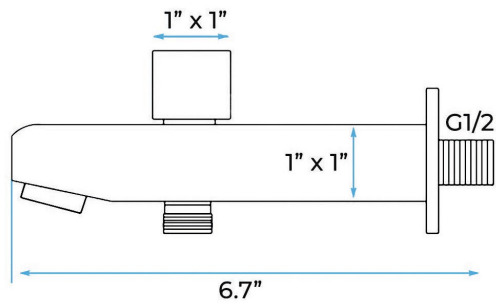

**TOUCH PANEL CONTROLLED THERMOSTATIC RECESSED CEILING MOUNT SMART MUSICAL LED RAINFALL WATERFALL SHOWER SYSTEM WITH HAND SHOWER SPECIFICATIONS**

- Shower Panel /Hose Material: 304 Stainless Steel
- Shower Head Size: 900\*300 mm
- Shower Mixer Material: Brass
- Concealed Mixer Size: 465\*130 mm
- Showerheads Install: Embedded Ceiling Mounted
- Concealed Mixer Install: Wall-Mounted
- LED Shower Head Functions: Rainfall, Waterfall, Water Column
- Water Pressure: 0.3 MPA
- Water Flow: 16L/min~28L/min
- Hand Shower/ Shower holder Material: Brass
- Shower Accessories Material: Brass
- LED Light: Need to Connect Power
- LED Light Color: 64 Color
- Shower Hose Length: 1.5M
- AC: 100-265V 50/60Hz

**Touch Panel Control**

All dimensions and specifications are nominal and may vary. Use actual products for accuracy in critical situations.

## Shower Mixer

All functions can be used at the same time.

Spin button change water flow size.

Thread have G 1/2" and NPT 1/2"

## Hand Shower

Flow Rate: 2.0 GPM / 7.6 LPM

**38°C**  
Thermostatic Control

Main body  
Brass casting body

Brushed gold

Product shown is only for installation display purpose