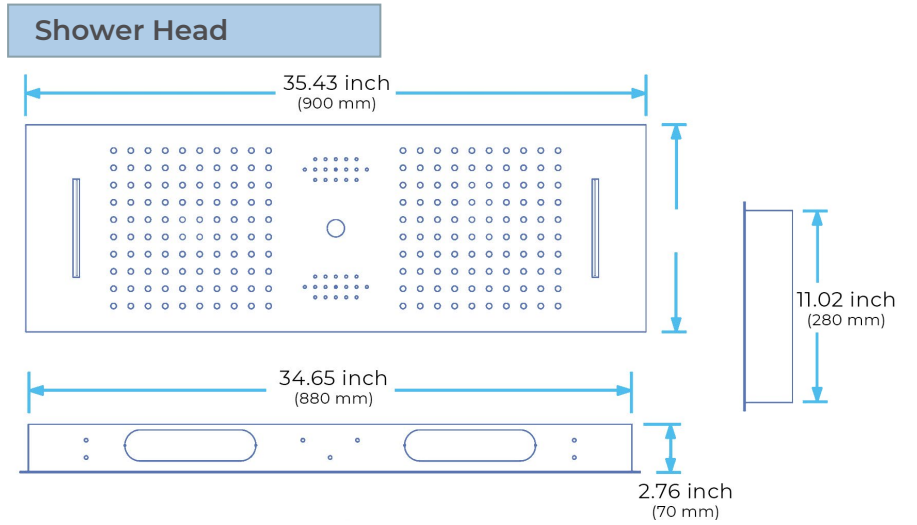

**TOUCH PANEL CONTROLLED THERMOSTATIC RECESSED CEILING MOUNT SMART MUSICAL LED RAINFALL WATERFALL SHOWER SYSTEM WITH HAND SHOWER SPECIFICATIONS**

- Shower Panel /Hose Material: 304 Stainless Steel
- Shower Head Size: 900\*300 mm
- Shower Mixer Material: Brass
- Concealed Mixer Size: 465\*130 mm
- Showerheads Install: Embedded Ceiling Mounted
- Concealed Mixer Install: Wall-Mounted
- LED Shower Head Functions: Rainfall, Waterfall, Water Column
- Water Pressure: 0.3 MPA
- Water Flow: 16L/min~28L/min
- Hand Shower/ Shower holder Material: Brass
- Shower Accessories Material: Brass
- LED Light: Need to Connect Power
- LED Light Color: 64 Color
- Shower Hose Length: 1.5M
- AC: 100-265V 50/60Hz

**Touch Panel Control**

All dimensions and specifications are nominal and may vary. Use actual products for accuracy in critical situations.

## Shower Mixer

All functions can be used at the same time.

Spin button change water flow size.

Thread have G 1/2" and NPT 1/2"

## Hand Shower

Flow Rate: 2.0 GPM / 7.6 LPM

**38°C**  
Thermostatic Control

Main body  
Brass casting body

Brushed gold

Product shown is only for installation display purpose