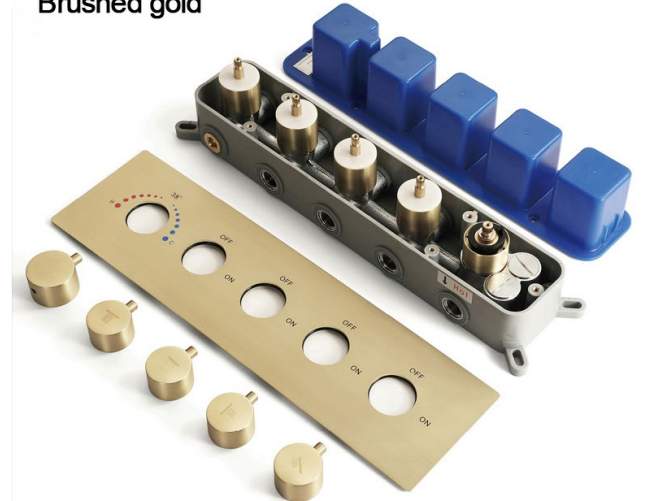

**TOUCH PANEL CONTROLLED THERMOSTATIC RECESSED CEILING MOUNT SMART MUSICAL LED RAINFALL WATERFALL SHOWER SYSTEM WITH HAND SHOWER SPECIFICATIONS**

- Shower Panel /Hose Material: 304 Stainless Steel
- Shower Head Size: 900\*300 mm
- Shower Mixer Material: Brass
- Concealed Mixer Size: 465\*130 mm
- Showerheads Install: Embedded Ceiling Mounted
- Concealed Mixer Install: Wall-Mounted
- LED Shower Head Functions: Rainfall, Waterfall, Water Column
- Water Pressure: 0.3 MPA
- Water Flow: 16L/min~28L/min
- Hand Shower/ Shower holder Material: Brass
- Shower Accessories Material: Brass
- LED Light: Need to Connect Power
- LED Light Color: 64 Color
- Shower Hose Length: 1.5M
- AC: 100-265V 50/60Hz

## Shower Mixer

All functions can be used at the same time.

Spin button change water flow size.

Thread have G 1/2" and NPT 1/2"

## Hand Shower

Flow Rate: 2.0 GPM / 7.6 LPM

**38°C**  
Thermostatic Control

Main body  
Brass casting body

Brushed gold

Product shown is only for installation display purpose