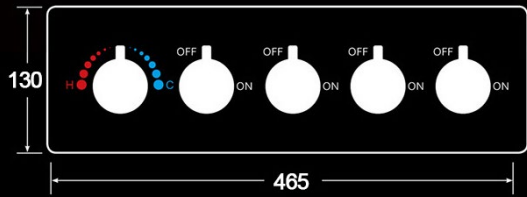

**TOUCH PANEL CONTROLLED THERMOSTATIC RECESSED CEILING MOUNT SMART MUSICAL LED RAINFALL WATERFALL SHOWER SYSTEM WITH HAND SHOWER SPECIFICATIONS**

- Shower Panel /Hose Material: 304 Stainless Steel
- Shower Head Size: 900\*300 mm
- Shower Mixer Material: Brass
- Concealed Mixer Size: 465\*130 mm
- Showerheads Install: Embedded Ceiling Mounted
- Concealed Mixer Install: Wall-Mounted
- LED Shower Head Functions: Rainfall, Waterfall, Water Column
- Water Pressure: 0.3 MPA
- Water Flow: 16L/min~28L/min
- Hand Shower/ Shower holder Material: Brass
- Shower Accessories Material: Brass
- LED Light: Need to Connect Power
- LED Light Color: 64 Color
- Shower Hose Length: 1.5M
- AC: 100-265V 50/60Hz

**Touch Panel Control**

All dimensions and specifications are nominal and may vary. Use actual products for accuracy in critical situations.

## Shower Mixer

All functions can be used at the same time.

Spin button change water flow size.

Thread have G 1/2" and NPT 1/2"

## Hand Shower

Flow Rate: 2.0 GPM / 7.6 LPM

**38°C**  
Thermostatic Control

Main body  
Brass casting body

Brushed gold

Product shown is only for installation display purpose