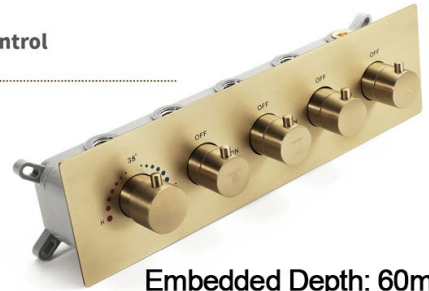

**TOUCH PANEL CONTROLLED THERMOSTATIC RECESSED CEILING MOUNT SMART MUSICAL LED RAINFALL WATERFALL SHOWER SYSTEM WITH HAND SHOWER SPECIFICATIONS**

- Shower Panel /Hose Material: 304 Stainless Steel
- Shower Head Size: 900\*300 mm
- Shower Mixer Material: Brass
- Concealed Mixer Size: 465\*130 mm
- Showerheads Install: Embedded Ceiling Mounted
- Concealed Mixer Install: Wall-Mounted
- LED Shower Head Functions: Rainfall, Waterfall, Water Column
- Water Pressure: 0.3 MPA
- Water Flow: 16L/min~28L/min
- Hand Shower/ Shower holder Material: Brass
- Shower Accessories Material: Brass
- LED Light: Need to Connect Power
- LED Light Color: 64 Color
- Shower Hose Length: 1.5M
- AC: 100-265V 50/60Hz

## Shower Mixer

All functions can be used at the same time.

Spin button change water flow size.

Thread have G 1/2" and NPT 1/2"

## Spout

## Hand Shower

Flow Rate: 2.0 GPM / 7.6 LPM

**38°C**  
Thermostatic Control

Main body  
Brass casting body

Brushed gold

Product shown is only for installation display purpose