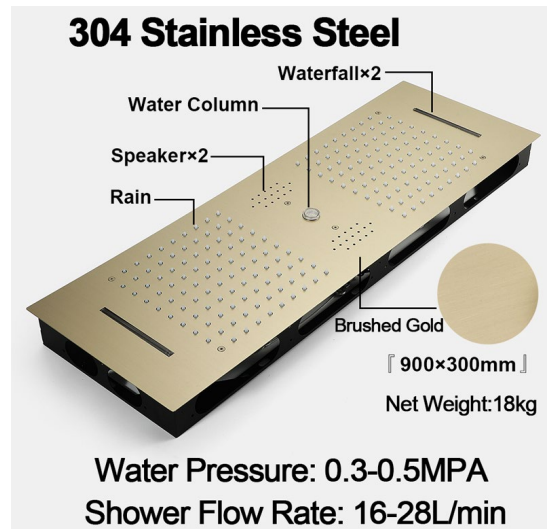

**TOUCH PANEL CONTROLLED THERMOSTATIC RECESSED CEILING MOUNT SMART MUSICAL LED RAINFALL WATERFALL SHOWER SYSTEM WITH HAND SHOWER SPECIFICATIONS**

- Shower Panel /Hose Material: 304 Stainless Steel
- Shower Head Size: 900\*300 mm
- Shower Mixer Material: Brass
- Concealed Mixer Size: 465\*130 mm
- Showerheads Install: Embedded Ceiling Mounted
- Concealed Mixer Install: Wall-Mounted
- LED Shower Head Functions: Rainfall, Waterfall, Water Column
- Water Pressure: 0.3 MPA
- Water Flow: 16L/min~28L/min
- Hand Shower/ Shower holder Material: Brass
- Shower Accessories Material: Brass
- LED Light: Need to Connect Power
- LED Light Color: 64 Color
- Shower Hose Length: 1.5M
- AC: 100-265V 50/60Hz

**Touch Panel Control**

All dimensions and specifications are nominal and may vary. Use actual products for accuracy in critical situations.

## Shower Mixer

All functions can be used at the same time.

Spin button change water flow size.

Thread have G 1/2" and NPT 1/2"

## Hand Shower

Flow Rate: 2.0 GPM / 7.6 LPM

**38°C**  
Thermostatic Control

Main body  
Brass casting body

Brushed gold

Product shown is only for installation display purpose