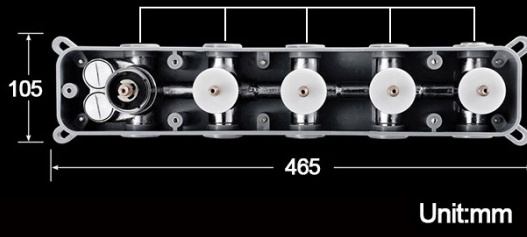

**TOUCH PANEL CONTROLLED THERMOSTATIC RECESSED CEILING MOUNT SMART MUSICAL LED RAINFALL WATERFALL SHOWER SYSTEM WITH HAND SHOWER SPECIFICATIONS**

- Shower Panel /Hose Material: 304 Stainless Steel
- Shower Head Size: 900\*300 mm
- Shower Mixer Material: Brass
- Concealed Mixer Size: 465\*130 mm
- Showerheads Install: Embedded Ceiling Mounted
- Concealed Mixer Install: Wall-Mounted
- LED Shower Head Functions: Rainfall, Waterfall, Water Column
- Water Pressure: 0.3 MPA
- Water Flow: 16L/min~28L/min
- Hand Shower/ Shower holder Material: Brass
- Shower Accessories Material: Brass
- LED Light: Need to Connect Power
- LED Light Color: 64 Color
- Shower Hose Length: 1.5M
- AC: 100-265V 50/60Hz

**Touch Panel Control**

All dimensions and specifications are nominal and may vary. Use actual products for accuracy in critical situations.

## Shower Mixer

All functions can be used at the same time.

Spin button change water flow size.

Thread have G 1/2" and NPT 1/2"

## Hand Shower

Flow Rate: 2.0 GPM / 7.6 LPM

**38°C**  
Thermostatic Control

Main body  
Brass casting body

Brushed gold

Product shown is only for installation display purpose