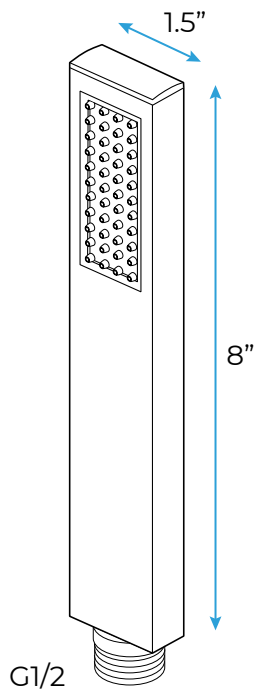

**TOUCH PANEL CONTROLLED THERMOSTATIC RECESSED CEILING MOUNT SMART MUSICAL LED RAINFALL WATERFALL SHOWER SYSTEM WITH HAND SHOWER SPECIFICATIONS**

- Shower Panel /Hose Material: 304 Stainless Steel
- Shower Head Size: 900\*300 mm
- Shower Mixer Material: Brass
- Concealed Mixer Size: 465\*130 mm
- Showerheads Install: Embedded Ceiling Mounted
- Concealed Mixer Install: Wall-Mounted
- LED Shower Head Functions: Rainfall, Waterfall, Water Column
- Water Pressure: 0.3 MPA
- Water Flow: 16L/min~28L/min
- Hand Shower/ Shower holder Material: Brass
- Shower Accessories Material: Brass
- LED Light: Need to Connect Power
- LED Light Color: 64 Color
- Shower Hose Length: 1.5M
- AC: 100-265V 50/60Hz

**Touch Panel Control**

All dimensions and specifications are nominal and may vary. Use actual products for accuracy in critical situations.

## Shower Mixer

All functions can be used at the same time.

Spin button change water flow size.

Thread have G 1/2" and NPT 1/2"

## Hand Shower

Flow Rate: 2.0 GPM / 7.6 LPM

**38°C**  
Thermostatic Control

Main body  
Brass casting body

Brushed gold

Product shown is only for installation display purpose