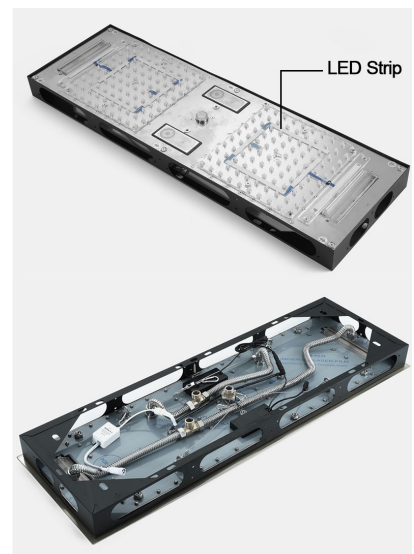

## TOUCH PANEL CONTROLLED THERMOSTATIC LED SMART MUSICAL WATERFALL RAINFALL SHOWER SYSTEM WITH ROUND HAND SHOWER SPECIFICATIONS

- Shower Panel /Hose Material: 304 Stainless Steel
- Shower Head Size: 900\*300 mm
- Shower Mixer Material: Brass
- Concealed Mixer Size: 465\*130 mm
- Showerheads Install: Embedded Ceiling Mounted
- Concealed Mixer Install: Wall-Mounted
- LED Shower Head Functions: Rainfall, Waterfall, Water Column
- Water Pressure: 0.3 MPA
- Water Flow: 16L/min~28L/min
- Hand Shower/ Shower holder Material: Brass
- Shower Accessories Material: Brass
- LED Light: Need to Connect Power
- LED Light Color: 64 Color
- Shower Hose Length: 1.5M
- AC: 100-265V 50/60Hz

### Touch Panel Control

- Turn On/Off Control
- MANUAL MODE Total 64 colors
- AUTO mode setting
- AUTO MODE Total 11 Auto mode
- Set the speed of color change, fast/slow

All dimensions and specifications are nominal and may vary. Use actual products for accuracy in critical situations.

## Shower Mixer

All functions can be used at the same time.

Spin button change water flow size.

Thread have G 1/2" and NPT 1/2"

Unit:mm

## Hand Shower

Flow Rate: 2.0 GPM / 7.6 LPM

**38°C**  
Thermostatic Control

Main body  
Brass casting body

Embedded Depth: 60mm

Brushed gold

Product shown is only for installation display purpose