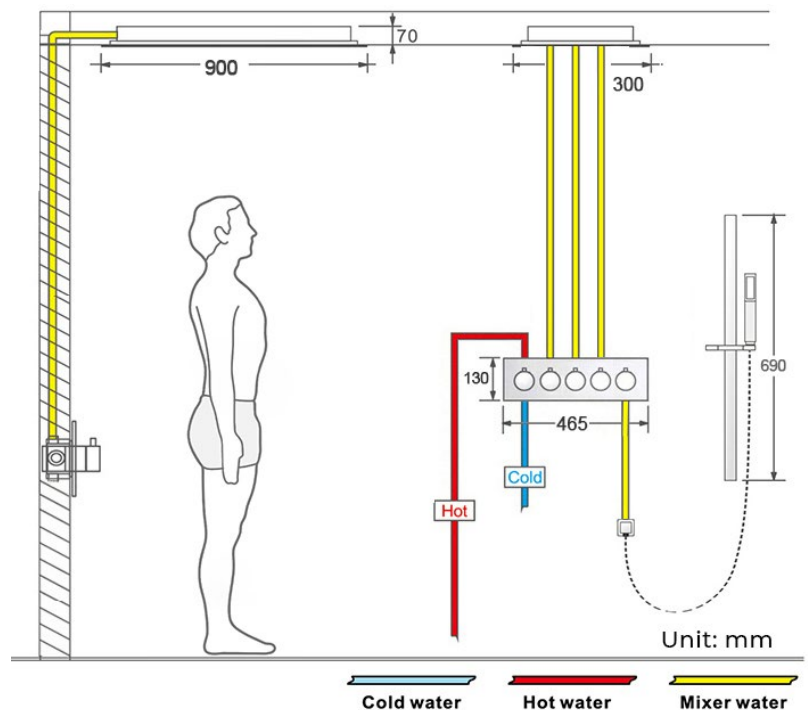

## TOUCH PANEL CONTROLLED THERMOSTATIC LED SMART MUSICAL WATERFALL RAINFALL SHOWER SYSTEM WITH ROUND HAND SHOWER SPECIFICATIONS

- Shower Panel /Hose Material: 304 Stainless Steel
- Shower Head Size: 900\*300 mm
- Shower Mixer Material: Brass
- Concealed Mixer Size: 465\*130 mm
- Showerheads Install: Embedded Ceiling Mounted
- Concealed Mixer Install: Wall-Mounted
- LED Shower Head Functions: Rainfall, Waterfall, Water Column
- Water Pressure: 0.3 MPA
- Water Flow: 16L/min~28L/min
- Hand Shower/ Shower holder Material: Brass
- Shower Accessories Material: Brass
- LED Light: Need to Connect Power
- LED Light Color: 64 Color
- Shower Hose Length: 1.5M
- AC: 100-265V 50/60Hz

## Shower Mixer

All functions can be used at the same time.

Spin button change water flow size.

Thread have G 1/2" and NPT 1/2"

Unit:mm

## Hand Shower

Flow Rate: 2.0 GPM / 7.6 LPM

**38°C**  
Thermostatic Control

Main body  
Brass casting body

Embedded Depth: 60mm

Brushed gold

Product shown is only for installation display purpose

## Shower Mixer Connections

Unit: mm

Cold water Hot water Mixer water