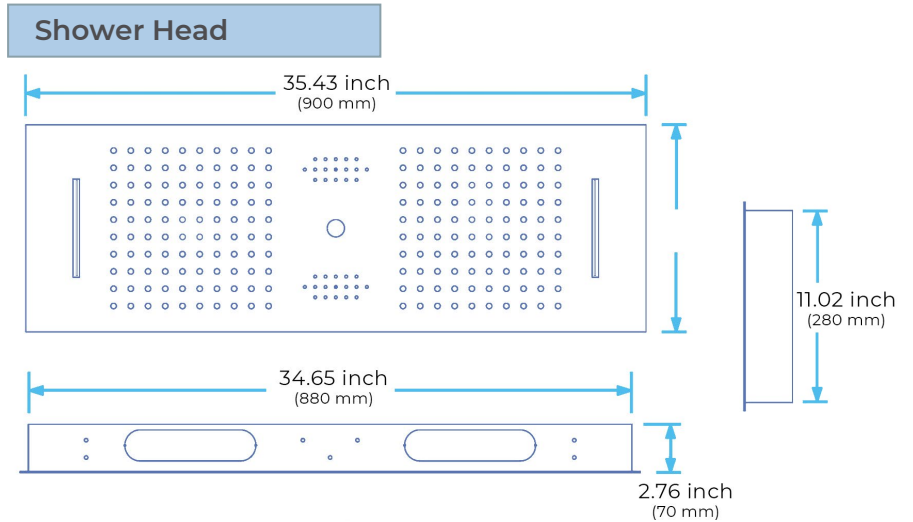

## TOUCH PANEL CONTROLLED THERMOSTATIC LED SMART MUSICAL WATERFALL RAINFALL SHOWER SYSTEM WITH ROUND HAND SHOWER SPECIFICATIONS

- Shower Panel /Hose Material: 304 Stainless Steel
- Shower Head Size: 900\*300 mm
- Shower Mixer Material: Brass
- Concealed Mixer Size: 465\*130 mm
- Showerheads Install: Embedded Ceiling Mounted
- Concealed Mixer Install: Wall-Mounted
- LED Shower Head Functions: Rainfall, Waterfall, Water Column
- Water Pressure: 0.3 MPA
- Water Flow: 16L/min~28L/min
- Hand Shower/ Shower holder Material: Brass
- Shower Accessories Material: Brass
- LED Light: Need to Connect Power
- LED Light Color: 64 Color
- Shower Hose Length: 1.5M
- AC: 100-265V 50/60Hz

### Touch Panel Control

- Turn On/Off Control
- MANUAL MODE Total 64 colors
- AUTO mode setting
- AUTO MODE Total 11 Auto mode
- Set the speed of color change, fast/slow

All dimensions and specifications are nominal and may vary. Use actual products for accuracy in critical situations.