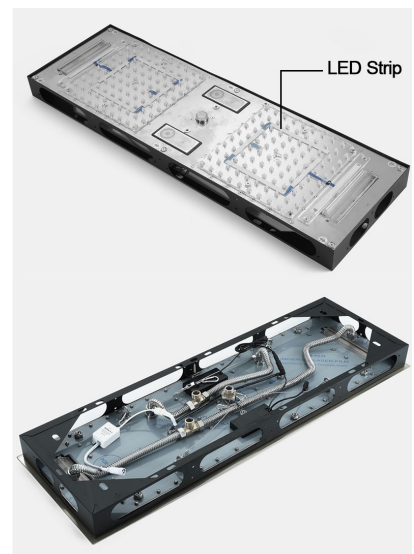

## TOUCH PANEL CONTROLLED THERMOSTATIC LED SMART MUSICAL WATERFALL RAINFALL SHOWER SYSTEM WITH ROUND HAND SHOWER SPECIFICATIONS

- Shower Panel /Hose Material: 304 Stainless Steel
- Shower Head Size: 900\*300 mm
- Shower Mixer Material: Brass
- Concealed Mixer Size: 465\*130 mm
- Showerheads Install: Embedded Ceiling Mounted
- Concealed Mixer Install: Wall-Mounted
- LED Shower Head Functions: Rainfall, Waterfall, Water Column
- Water Pressure: 0.3 MPA
- Water Flow: 16L/min~28L/min
- Hand Shower/ Shower holder Material: Brass
- Shower Accessories Material: Brass
- LED Light: Need to Connect Power
- LED Light Color: 64 Color
- Shower Hose Length: 1.5M
- AC: 100-265V 50/60Hz

### Touch Panel Control

- Turn On/Off Control
- MANUAL MODE Total 64 colors
- AUTO mode setting
- AUTO MODE Total 11 Auto mode
- Set the speed of color change, fast/slow

All dimensions and specifications are nominal and may vary. Use actual products for accuracy in critical situations.