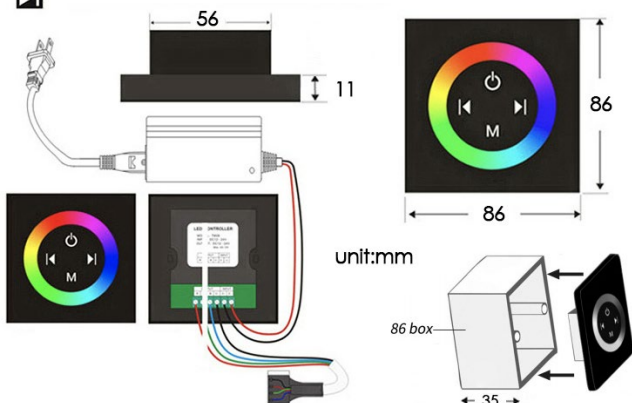

## TOUCH PANEL CONTROLLED THERMOSTATIC LED SMART MUSICAL WATERFALL RAINFALL SHOWER SYSTEM WITH ROUND HAND SHOWER SPECIFICATIONS

- Shower Panel /Hose Material: 304 Stainless Steel
- Shower Head Size: 900\*300 mm
- Shower Mixer Material: Brass
- Concealed Mixer Size: 465\*130 mm
- Showerheads Install: Embedded Ceiling Mounted
- Concealed Mixer Install: Wall-Mounted
- LED Shower Head Functions: Rainfall, Waterfall, Water Column
- Water Pressure: 0.3 MPA
- Water Flow: 16L/min~28L/min
- Hand Shower/ Shower holder Material: Brass
- Shower Accessories Material: Brass
- LED Light: Need to Connect Power
- LED Light Color: 64 Color
- Shower Hose Length: 1.5M
- AC: 100-265V 50/60Hz

### Touch Panel Control

- Turn On/Off Control
- MANUAL MODE Total 64 colors
- AUTO mode setting
- AUTO MODE Total 11 Auto mode
- Set the speed of color change, fast/slow

All dimensions and specifications are nominal and may vary. Use actual products for accuracy in critical situations.

## Shower Mixer

All functions can be used at the same time.

Spin button change water flow size.

Thread have G 1/2" and NPT 1/2"

Unit:mm

## Hand Shower

Flow Rate: 2.0 GPM / 7.6 LPM

**38°C**  
Thermostatic Control

Main body  
Brass casting body

Embedded Depth: 60mm

Brushed gold

Product shown is only for installation display purpose