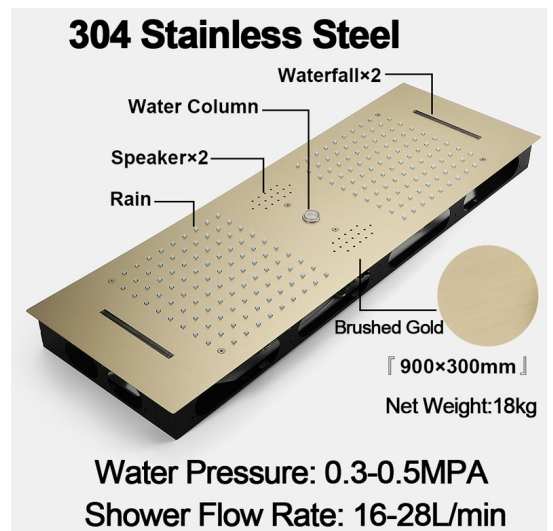

## TOUCH PANEL CONTROLLED THERMOSTATIC LED SMART MUSICAL WATERFALL RAINFALL SHOWER SYSTEM WITH ROUND HAND SHOWER SPECIFICATIONS

- Shower Panel /Hose Material: 304 Stainless Steel
- Shower Head Size: 900\*300 mm
- Shower Mixer Material: Brass
- Concealed Mixer Size: 465\*130 mm
- Showerheads Install: Embedded Ceiling Mounted
- Concealed Mixer Install: Wall-Mounted
- LED Shower Head Functions: Rainfall, Waterfall, Water Column
- Water Pressure: 0.3 MPA
- Water Flow: 16L/min~28L/min
- Hand Shower/ Shower holder Material: Brass
- Shower Accessories Material: Brass
- LED Light: Need to Connect Power
- LED Light Color: 64 Color
- Shower Hose Length: 1.5M
- AC: 100-265V 50/60Hz

### Touch Panel Control

- Turn On/Off Control
- MANUAL MODE Total 64 colors
- AUTO mode setting
- AUTO MODE Total 11 Auto mode
- Set the speed of color change, fast/slow

All dimensions and specifications are nominal and may vary. Use actual products for accuracy in critical situations.

## Shower Mixer

All functions can be used at the same time.

Spin button change water flow size.

Thread have G 1/2" and NPT 1/2"

Unit:mm

## Hand Shower

Flow Rate: 2.0 GPM / 7.6 LPM

**38°C**  
Thermostatic Control

Main body  
Brass casting body

Embedded Depth: 60mm

Brushed gold

Product shown is only for installation display purpose