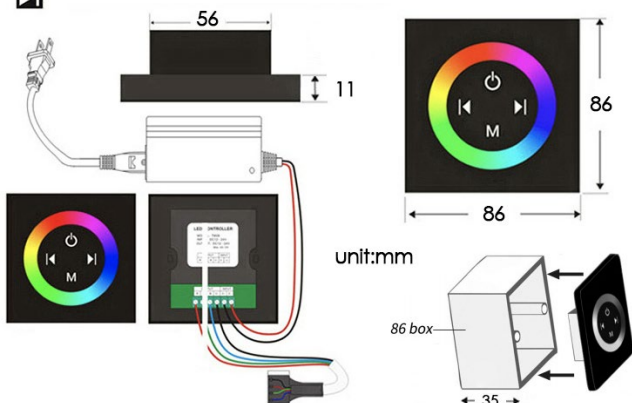

## TOUCH PANEL CONTROLLED THERMOSTATIC LED SMART MUSICAL WATERFALL RAINFALL SHOWER SYSTEM WITH ROUND HAND SHOWER SPECIFICATIONS

- Shower Panel /Hose Material: 304 Stainless Steel
- Shower Head Size: 900\*300 mm
- Shower Mixer Material: Brass
- Concealed Mixer Size: 465\*130 mm
- Showerheads Install: Embedded Ceiling Mounted
- Concealed Mixer Install: Wall-Mounted
- LED Shower Head Functions: Rainfall, Waterfall, Water Column
- Water Pressure: 0.3 MPA
- Water Flow: 16L/min~28L/min
- Hand Shower/ Shower holder Material: Brass
- Shower Accessories Material: Brass
- LED Light: Need to Connect Power
- LED Light Color: 64 Color
- Shower Hose Length: 1.5M
- AC: 100-265V 50/60Hz

Product shown is only for installation display purpose

### Touch Panel Control

- Turn On/Off Control
- MANUAL MODE Total 64 colors
- AUTO mode setting
- AUTO MODE Total 11 Auto mode
- Set the speed of color change, fast/slow

All dimensions and specifications are nominal and may vary. Use actual products for accuracy in critical situations.