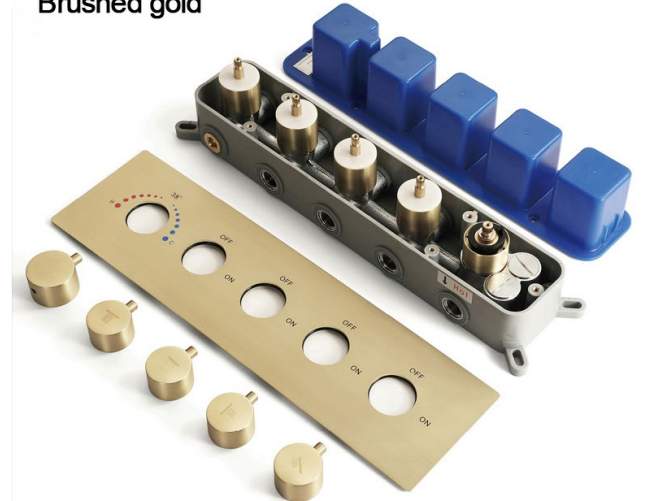

## TOUCH PANEL CONTROLLED THERMOSTATIC LED SMART MUSICAL WATERFALL RAINFALL SHOWER SYSTEM WITH ROUND HAND SHOWER SPECIFICATIONS

- Shower Panel /Hose Material: 304 Stainless Steel
- Shower Head Size: 900\*300 mm
- Shower Mixer Material: Brass
- Concealed Mixer Size: 465\*130 mm
- Showerheads Install: Embedded Ceiling Mounted
- Concealed Mixer Install: Wall-Mounted
- LED Shower Head Functions: Rainfall, Waterfall, Water Column
- Water Pressure: 0.3 MPA
- Water Flow: 16L/min~28L/min
- Hand Shower/ Shower holder Material: Brass
- Shower Accessories Material: Brass
- LED Light: Need to Connect Power
- LED Light Color: 64 Color
- Shower Hose Length: 1.5M
- AC: 100-265V 50/60Hz

### Touch Panel Control

- Turn On/Off Control
- MANUAL MODE Total 64 colors
- AUTO mode setting
- AUTO MODE Total 11 Auto mode
- Set the speed of color change, fast/slow

All dimensions and specifications are nominal and may vary. Use actual products for accuracy in critical situations.

## Shower Mixer

All functions can be used at the same time.

Spin button change water flow size.

Thread have G 1/2" and NPT 1/2"

Unit:mm

## Hand Shower

Flow Rate: 2.0 GPM / 7.6 LPM

**38°C**  
Thermostatic Control

Main body  
Brass casting body

Embedded Depth: 60mm

Brushed gold

Product shown is only for installation display purpose