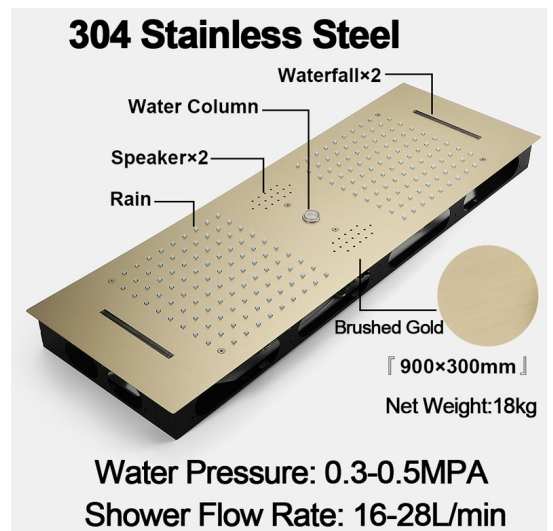

## TOUCH PANEL CONTROLLED THERMOSTATIC LED SMART MUSICAL WATERFALL RAINFALL SHOWER SYSTEM WITH ROUND HAND SHOWER SPECIFICATIONS

- Shower Panel /Hose Material: 304 Stainless Steel
- Shower Head Size: 900\*300 mm
- Shower Mixer Material: Brass
- Concealed Mixer Size: 465\*130 mm
- Showerheads Install: Embedded Ceiling Mounted
- Concealed Mixer Install: Wall-Mounted
- LED Shower Head Functions: Rainfall, Waterfall, Water Column
- Water Pressure: 0.3 MPA
- Water Flow: 16L/min~28L/min
- Hand Shower/ Shower holder Material: Brass
- Shower Accessories Material: Brass
- LED Light: Need to Connect Power
- LED Light Color: 64 Color
- Shower Hose Length: 1.5M
- AC: 100-265V 50/60Hz

Product shown is only for installation display purpose

### Touch Panel Control

- Turn On/Off Control
- MANUAL MODE Total 64 colors
- AUTO mode setting
- AUTO MODE Total 11 Auto mode
- Set the speed of color change, fast/slow

All dimensions and specifications are nominal and may vary. Use actual products for accuracy in critical situations.