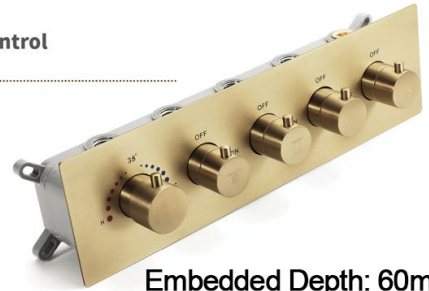

## TOUCH PANEL CONTROLLED THERMOSTATIC LED SMART MUSICAL WATERFALL RAINFALL SHOWER SYSTEM WITH ROUND HAND SHOWER SPECIFICATIONS

- Shower Panel /Hose Material: 304 Stainless Steel
- Shower Head Size: 900\*300 mm
- Shower Mixer Material: Brass
- Concealed Mixer Size: 465\*130 mm
- Showerheads Install: Embedded Ceiling Mounted
- Concealed Mixer Install: Wall-Mounted
- LED Shower Head Functions: Rainfall, Waterfall, Water Column
- Water Pressure: 0.3 MPA
- Water Flow: 16L/min~28L/min
- Hand Shower/ Shower holder Material: Brass
- Shower Accessories Material: Brass
- LED Light: Need to Connect Power
- LED Light Color: 64 Color
- Shower Hose Length: 1.5M
- AC: 100-265V 50/60Hz

## Shower Mixer

All functions can be used at the same time.

Spin button change water flow size.

Thread have G 1/2" and NPT 1/2"

Unit:mm

## Hand Shower

Flow Rate: 2.0 GPM / 7.6 LPM

**38°C**  
Thermostatic Control

Main body  
Brass casting body

Embedded Depth: 60mm

Brushed gold

Product shown is only for installation display purpose