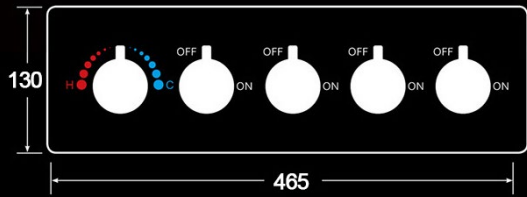

## TOUCH PANEL CONTROLLED THERMOSTATIC LED SMART MUSICAL WATERFALL RAINFALL SHOWER SYSTEM WITH ROUND HAND SHOWER SPECIFICATIONS

- Shower Panel /Hose Material: 304 Stainless Steel
- Shower Head Size: 900\*300 mm
- Shower Mixer Material: Brass
- Concealed Mixer Size: 465\*130 mm
- Showerheads Install: Embedded Ceiling Mounted
- Concealed Mixer Install: Wall-Mounted
- LED Shower Head Functions: Rainfall, Waterfall, Water Column
- Water Pressure: 0.3 MPA
- Water Flow: 16L/min~28L/min
- Hand Shower/ Shower holder Material: Brass
- Shower Accessories Material: Brass
- LED Light: Need to Connect Power
- LED Light Color: 64 Color
- Shower Hose Length: 1.5M
- AC: 100-265V 50/60Hz

### Touch Panel Control

- Turn On/Off Control
- MANUAL MODE Total 64 colors
- AUTO mode setting
- AUTO MODE Total 11 Auto mode
- Set the speed of color change, fast/slow

All dimensions and specifications are nominal and may vary. Use actual products for accuracy in critical situations.

## Shower Mixer

All functions can be used at the same time.

Spin button change water flow size.

Thread have G 1/2" and NPT 1/2"

Unit:mm

## Hand Shower

Flow Rate: 2.0 GPM / 7.6 LPM

**38°C**  
Thermostatic Control

Main body  
Brass casting body

Embedded Depth: 60mm

Brushed gold

Product shown is only for installation display purpose