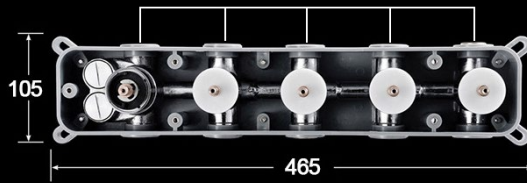

## TOUCH PANEL CONTROLLED THERMOSTATIC LED SMART MUSICAL WATERFALL RAINFALL SHOWER SYSTEM WITH ROUND HAND SHOWER SPECIFICATIONS

- Shower Panel /Hose Material: 304 Stainless Steel
- Shower Head Size: 900\*300 mm
- Shower Mixer Material: Brass
- Concealed Mixer Size: 465\*130 mm
- Showerheads Install: Embedded Ceiling Mounted
- Concealed Mixer Install: Wall-Mounted
- LED Shower Head Functions: Rainfall, Waterfall, Water Column
- Water Pressure: 0.3 MPA
- Water Flow: 16L/min~28L/min
- Hand Shower/ Shower holder Material: Brass
- Shower Accessories Material: Brass
- LED Light: Need to Connect Power
- LED Light Color: 64 Color
- Shower Hose Length: 1.5M
- AC: 100-265V 50/60Hz

### Touch Panel Control

- Turn On/Off Control
- MANUAL MODE Total 64 colors
- AUTO mode setting
- AUTO MODE Total 11 Auto mode
- Set the speed of color change, fast/slow

All dimensions and specifications are nominal and may vary. Use actual products for accuracy in critical situations.

## Shower Mixer

All functions can be used at the same time.

Spin button change water flow size.

Thread have G 1/2" and NPT 1/2"

Unit:mm

## Hand Shower

Flow Rate: 2.0 GPM / 7.6 LPM

**38°C**  
Thermostatic Control

Main body  
Brass casting body

Embedded Depth: 60mm

Brushed gold

Product shown is only for installation display purpose