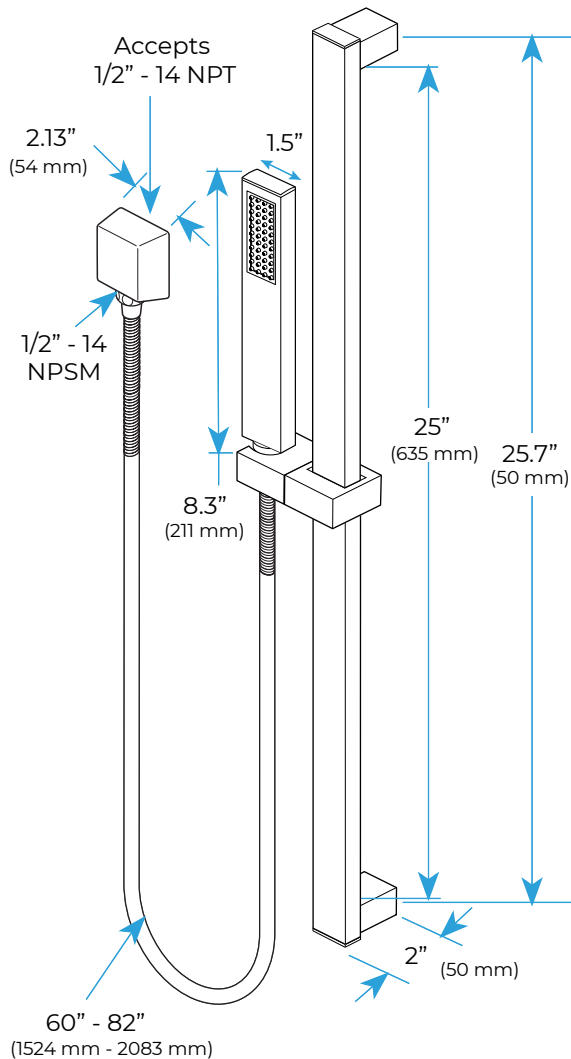

## TOUCH PANEL CONTROLLED THERMOSTATIC LED SMART MUSICAL WATERFALL RAINFALL SHOWER SYSTEM WITH ROUND HAND SHOWER SPECIFICATIONS

- Shower Panel /Hose Material: 304 Stainless Steel
- Shower Head Size: 900\*300 mm
- Shower Mixer Material: Brass
- Concealed Mixer Size: 465\*130 mm
- Showerheads Install: Embedded Ceiling Mounted
- Concealed Mixer Install: Wall-Mounted
- LED Shower Head Functions: Rainfall, Waterfall, Water Column
- Water Pressure: 0.3 MPA
- Water Flow: 16L/min~28L/min
- Hand Shower/ Shower holder Material: Brass
- Shower Accessories Material: Brass
- LED Light: Need to Connect Power
- LED Light Color: 64 Color
- Shower Hose Length: 1.5M
- AC: 100-265V 50/60Hz

## Shower Mixer

All functions can be used at the same time.

Spin button change water flow size.

Thread have G 1/2" and NPT 1/2"

Unit:mm

## Hand Shower

Flow Rate: 2.0 GPM / 7.6 LPM

**38°C**  
Thermostatic Control

Main body  
Brass casting body

Embedded Depth: 60mm

Brushed gold

Product shown is only for installation display purpose

## Shower Mixer Connections

Unit: mm

Cold water Hot water Mixer water