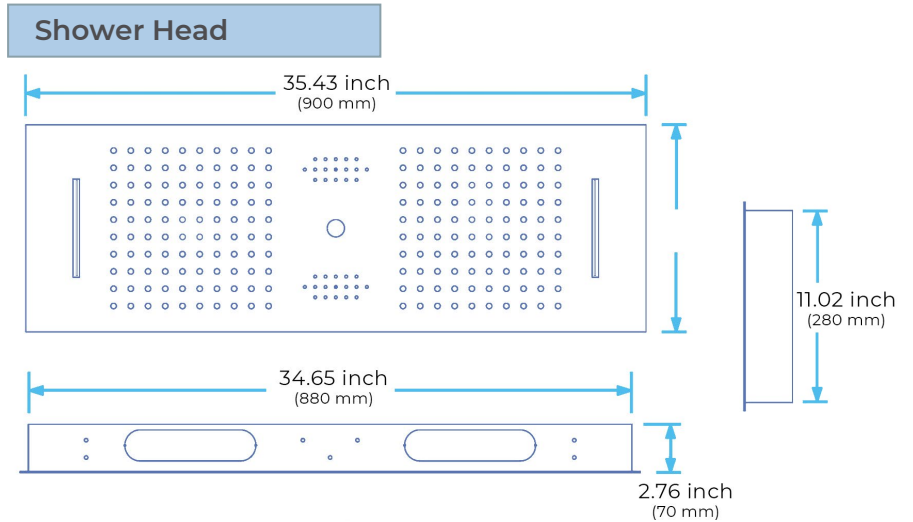

## TOUCH PANEL CONTROLLED THERMOSTATIC LED SMART MUSICAL WATERFALL RAINFALL SHOWER SYSTEM WITH ROUND HAND SHOWER SPECIFICATIONS

- Shower Panel /Hose Material: 304 Stainless Steel
- Shower Head Size: 900\*300 mm
- Shower Mixer Material: Brass
- Concealed Mixer Size: 465\*130 mm
- Showerheads Install: Embedded Ceiling Mounted
- Concealed Mixer Install: Wall-Mounted
- LED Shower Head Functions: Rainfall, Waterfall, Water Column
- Water Pressure: 0.3 MPA
- Water Flow: 16L/min~28L/min
- Hand Shower/ Shower holder Material: Brass
- Shower Accessories Material: Brass
- LED Light: Need to Connect Power
- LED Light Color: 64 Color
- Shower Hose Length: 1.5M
- AC: 100-265V 50/60Hz

### Touch Panel Control

- Turn On/Off Control
- MANUAL MODE Total 64 colors
- AUTO mode setting
- AUTO MODE Total 11 Auto mode
- Set the speed of color change, fast/slow

All dimensions and specifications are nominal and may vary. Use actual products for accuracy in critical situations.

## Shower Mixer

All functions can be used at the same time.

Spin button change water flow size.

Thread have G 1/2" and NPT 1/2"

Unit:mm

## Hand Shower

Flow Rate: 2.0 GPM / 7.6 LPM

**38°C**  
Thermostatic Control

Main body  
Brass casting body

Embedded Depth: 60mm

Brushed gold

Product shown is only for installation display purpose