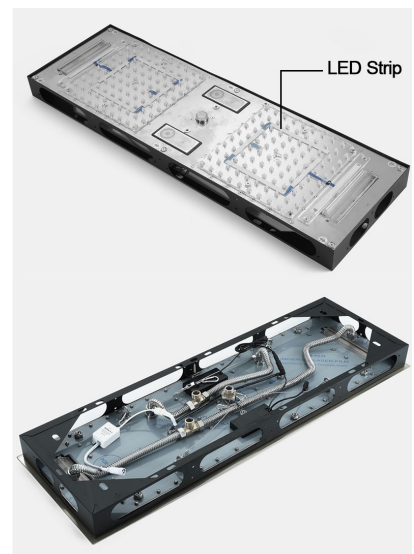

## TOUCH PANEL CONTROLLED LED THERMOSTATIC RECESSED CEILING MOUNT WATERFALL RAINFALL SHOWER SYSTEM WITH ROUND HAND SHOWER SPECIFICATIONS

- Shower Panel /Hose Material: 304 Stainless Steel
- Shower Head Size: 900\*300 mm
- Shower Mixer Material: Brass
- Concealed Mixer Size: 465\*130 mm
- Showerheads Install: Embedded Ceiling Mounted
- Concealed Mixer Install: Wall-Mounted
- LED Shower Head Functions: Rainfall, Waterfall, Water Column
- Water Pressure: 0.3 MPA
- Water Flow: 16L/min~28L/min
- Hand Shower/ Shower holder Material: Brass
- Shower Accessories Material: Brass
- LED Light: Need to Connect Power
- LED Light Color: 64 Color
- Shower Hose Length: 1.5M
- AC: 100-265V 50/60Hz

### Touch Panel Control

- Turn On/Off Control
- MANUAL MODE  
Total 64 colors
- Auto mode setting
- AUTO MODE  
Total 11 Auto mode
- Set the speed of color change, fast/slow

All dimensions and specifications are nominal and may vary. Use actual products for accuracy in critical situations.

## Shower Mixer

All functions can be used at the same time.

Spin button change water flow size.

Thread have G 1/2" and NPT 1/2"

## Hand Shower

Flow Rate: 2.0 GPM / 7.6 LPM

**38°C**  
Thermostatic Control

Main body  
Brass casting body

Brushed gold

Embedded Depth: 60mm

Product shown is only for installation display purpose