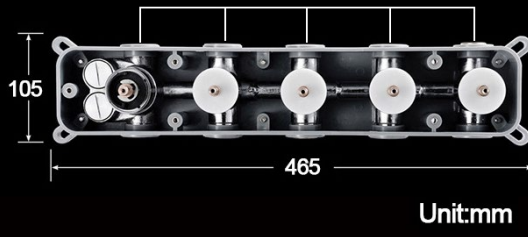

## TOUCH PANEL CONTROLLED LED THERMOSTATIC RECESSED CEILING MOUNT WATERFALL RAINFALL SHOWER SYSTEM WITH ROUND HAND SHOWER SPECIFICATIONS

- Shower Panel /Hose Material: 304 Stainless Steel
- Shower Head Size: 900\*300 mm
- Shower Mixer Material: Brass
- Concealed Mixer Size: 465\*130 mm
- Showerheads Install: Embedded Ceiling Mounted
- Concealed Mixer Install: Wall-Mounted
- LED Shower Head Functions: Rainfall, Waterfall, Water Column
- Water Pressure: 0.3 MPA
- Water Flow: 16L/min~28L/min
- Hand Shower/ Shower holder Material: Brass
- Shower Accessories Material: Brass
- LED Light: Need to Connect Power
- LED Light Color: 64 Color
- Shower Hose Length: 1.5M
- AC: 100-265V 50/60Hz

### Touch Panel Control

- Turn On/Off Control
- MANUAL MODE  
Total 64 colors
- Auto mode setting
- AUTO MODE  
Total 11 Auto mode
- Set the speed of color change, fast/slow

All dimensions and specifications are nominal and may vary. Use actual products for accuracy in critical situations.

## Shower Mixer

All functions can be used at the same time.

Spin button change water flow size.

Thread have G 1/2" and NPT 1/2"

## Hand Shower

Flow Rate: 2.0 GPM / 7.6 LPM

**38°C**  
Thermostatic Control

Main body  
Brass casting body

Brushed gold

Embedded Depth: 60mm

Product shown is only for installation display purpose