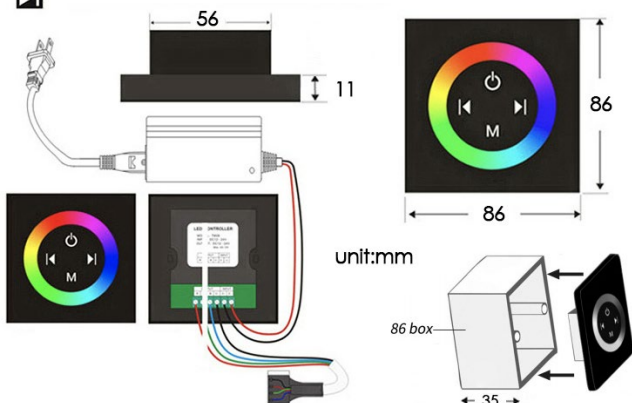

## TOUCH PANEL CONTROLLED LED THERMOSTATIC RECESSED CEILING MOUNT WATERFALL RAINFALL SHOWER SYSTEM WITH ROUND HAND SHOWER SPECIFICATIONS

- Shower Panel /Hose Material: 304 Stainless Steel
- Shower Head Size: 900\*300 mm
- Shower Mixer Material: Brass
- Concealed Mixer Size: 465\*130 mm
- Showerheads Install: Embedded Ceiling Mounted
- Concealed Mixer Install: Wall-Mounted
- LED Shower Head Functions: Rainfall, Waterfall, Water Column
- Water Pressure: 0.3 MPA
- Water Flow: 16L/min~28L/min
- Hand Shower/ Shower holder Material: Brass
- Shower Accessories Material: Brass
- LED Light: Need to Connect Power
- LED Light Color: 64 Color
- Shower Hose Length: 1.5M
- AC: 100-265V 50/60Hz

### Touch Panel Control

- Turn On/Off Control
- MANUAL MODE  
Total 64 colors
- Auto mode setting
- AUTO MODE  
Total 11 Auto mode
- Set the speed of color change, fast/slow

All dimensions and specifications are nominal and may vary. Use actual products for accuracy in critical situations.

## Shower Mixer

All functions can be used at the same time.

Spin button change water flow size.

Thread have G 1/2" and NPT 1/2"

## Hand Shower

Flow Rate: 2.0 GPM / 7.6 LPM

**38°C**  
Thermostatic Control

Main body  
Brass casting body

Brushed gold

Embedded Depth: 60mm

Product shown is only for installation display purpose