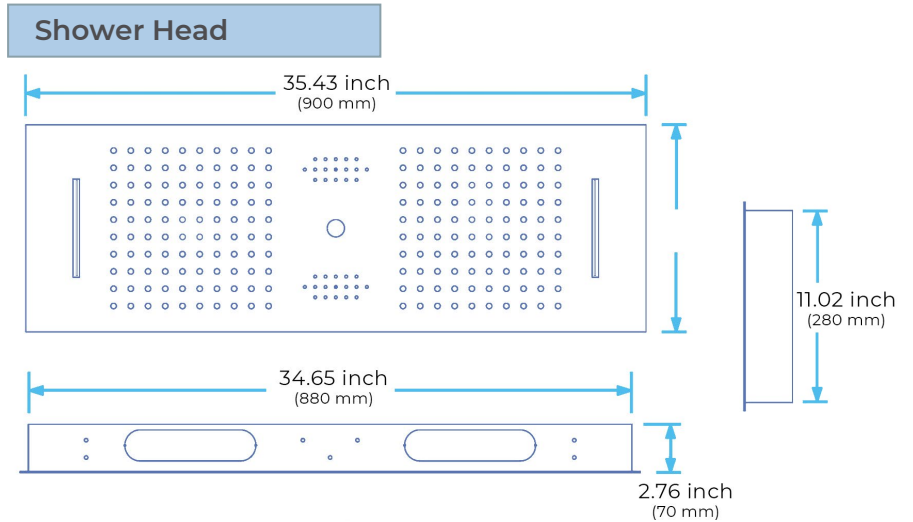

## TOUCH PANEL CONTROLLED LED THERMOSTATIC RECESSED CEILING MOUNT WATERFALL RAINFALL SHOWER SYSTEM WITH ROUND HAND SHOWER SPECIFICATIONS

- Shower Panel /Hose Material: 304 Stainless Steel
- Shower Head Size: 900\*300 mm
- Shower Mixer Material: Brass
- Concealed Mixer Size: 465\*130 mm
- Showerheads Install: Embedded Ceiling Mounted
- Concealed Mixer Install: Wall-Mounted
- LED Shower Head Functions: Rainfall, Waterfall, Water Column
- Water Pressure: 0.3 MPA
- Water Flow: 16L/min~28L/min
- Hand Shower/ Shower holder Material: Brass
- Shower Accessories Material: Brass
- LED Light: Need to Connect Power
- LED Light Color: 64 Color
- Shower Hose Length: 1.5M
- AC: 100-265V 50/60Hz

### Touch Panel Control

- Turn On/Off Control
- MANUAL MODE  
Total 64 colors
- Auto mode setting
- AUTO MODE  
Total 11 Auto mode
- Set the speed of color change, fast/slow

All dimensions and specifications are nominal and may vary. Use actual products for accuracy in critical situations.

## Shower Mixer

All functions can be used at the same time.

Spin button change water flow size.

Thread have G 1/2" and NPT 1/2"

## Hand Shower

Flow Rate: 2.0 GPM / 7.6 LPM

**38°C**  
Thermostatic Control

Main body  
Brass casting body

Brushed gold

Embedded Depth: 60mm

Product shown is only for installation display purpose