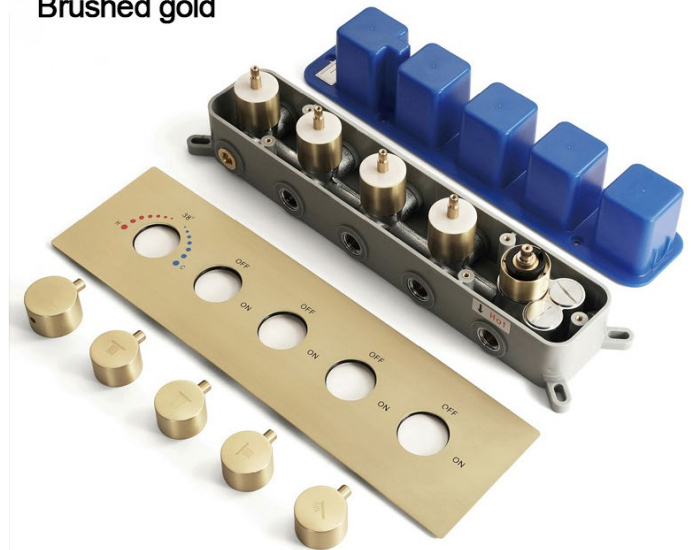

## TOUCH PANEL CONTROLLED LED THERMOSTATIC RECESSED CEILING MOUNT WATERFALL RAINFALL SHOWER SYSTEM WITH ROUND HAND SHOWER SPECIFICATIONS

- Shower Panel /Hose Material: 304 Stainless Steel
- Shower Head Size: 900\*300 mm
- Shower Mixer Material: Brass
- Concealed Mixer Size: 465\*130 mm
- Showerheads Install: Embedded Ceiling Mounted
- Concealed Mixer Install: Wall-Mounted
- LED Shower Head Functions: Rainfall, Waterfall, Water Column
- Water Pressure: 0.3 MPA
- Water Flow: 16L/min~28L/min
- Hand Shower/ Shower holder Material: Brass
- Shower Accessories Material: Brass
- LED Light: Need to Connect Power
- LED Light Color: 64 Color
- Shower Hose Length: 1.5M
- AC: 100-265V 50/60Hz

## Shower Mixer

All functions can be used at the same time.

Spin button change water flow size.

Thread have G 1/2" and NPT 1/2"

## Hand Shower

Flow Rate: 2.0 GPM / 7.6 LPM

**38°C**  
Thermostatic Control

Main body  
Brass casting body

Brushed gold

Embedded Depth: 60mm

Product shown is only for installation display purpose