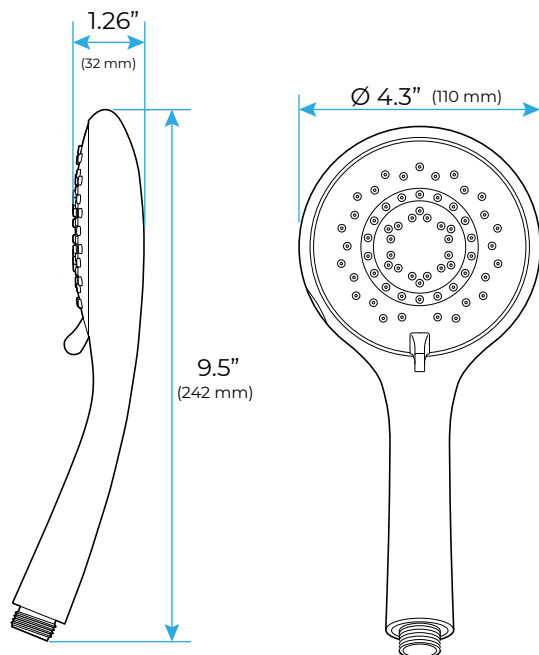

## TOUCH PANEL CONTROLLED LED THERMOSTATIC RECESSED CEILING MOUNT WATERFALL RAINFALL SHOWER SYSTEM WITH ROUND HAND SHOWER SPECIFICATIONS

- Shower Panel /Hose Material: 304 Stainless Steel
- Shower Head Size: 900\*300 mm
- Shower Mixer Material: Brass
- Concealed Mixer Size: 465\*130 mm
- Showerheads Install: Embedded Ceiling Mounted
- Concealed Mixer Install: Wall-Mounted
- LED Shower Head Functions: Rainfall, Waterfall, Water Column
- Water Pressure: 0.3 MPA
- Water Flow: 16L/min~28L/min
- Hand Shower/ Shower holder Material: Brass
- Shower Accessories Material: Brass
- LED Light: Need to Connect Power
- LED Light Color: 64 Color
- Shower Hose Length: 1.5M
- AC: 100-265V 50/60Hz

## Shower Mixer

All functions can be used at the same time.

Spin button change water flow size.

Thread have G 1/2" and NPT 1/2"

## Spout

## Hand Shower

Flow Rate: 2.0 GPM / 7.6 LPM

**38°C**  
Thermostatic Control

Main body  
Brass casting body

Brushed gold

Embedded Depth: 60mm

Product shown is only for installation display purpose