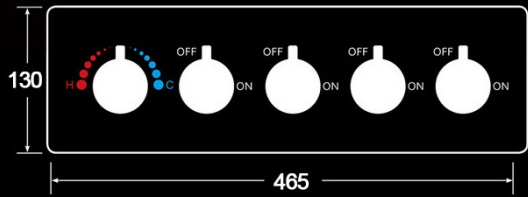

## TOUCH PANEL CONTROLLED LED THERMOSTATIC RECESSED CEILING MOUNT WATERFALL RAINFALL SHOWER SYSTEM WITH ROUND HAND SHOWER SPECIFICATIONS

- Shower Panel /Hose Material: 304 Stainless Steel
- Shower Head Size: 900\*300 mm
- Shower Mixer Material: Brass
- Concealed Mixer Size: 465\*130 mm
- Showerheads Install: Embedded Ceiling Mounted
- Concealed Mixer Install: Wall-Mounted
- LED Shower Head Functions: Rainfall, Waterfall, Water Column
- Water Pressure: 0.3 MPA
- Water Flow: 16L/min~28L/min
- Hand Shower/ Shower holder Material: Brass
- Shower Accessories Material: Brass
- LED Light: Need to Connect Power
- LED Light Color: 64 Color
- Shower Hose Length: 1.5M
- AC: 100-265V 50/60Hz

### Touch Panel Control

- Turn On/Off Control
- MANUAL MODE  
Total 64 colors
- Auto mode setting
- AUTO MODE  
Total 11 Auto mode
- Set the speed of color change, fast/slow

All dimensions and specifications are nominal and may vary. Use actual products for accuracy in critical situations.

## Shower Mixer

All functions can be used at the same time.

Spin button change water flow size.

Thread have G 1/2" and NPT 1/2"

## Hand Shower

Flow Rate: 2.0 GPM / 7.6 LPM

**38°C**  
Thermostatic Control

Main body  
Brass casting body

Brushed gold

Embedded Depth: 60mm

Product shown is only for installation display purpose