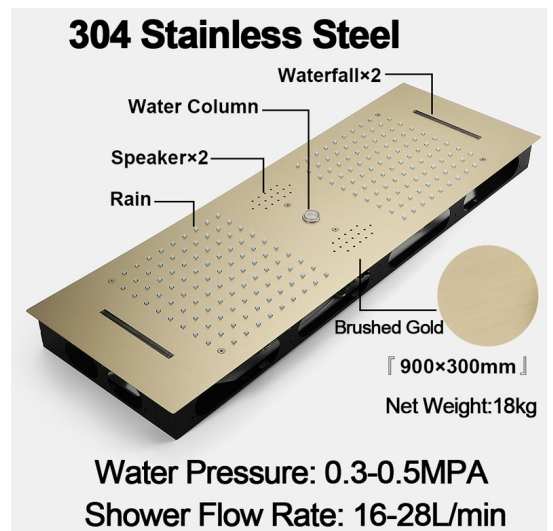

## TOUCH PANEL CONTROLLED LED THERMOSTATIC RECESSED CEILING MOUNT WATERFALL RAINFALL SHOWER SYSTEM WITH ROUND HAND SHOWER SPECIFICATIONS

- Shower Panel /Hose Material: 304 Stainless Steel
- Shower Head Size: 900\*300 mm
- Shower Mixer Material: Brass
- Concealed Mixer Size: 465\*130 mm
- Showerheads Install: Embedded Ceiling Mounted
- Concealed Mixer Install: Wall-Mounted
- LED Shower Head Functions: Rainfall, Waterfall, Water Column
- Water Pressure: 0.3 MPA
- Water Flow: 16L/min~28L/min
- Hand Shower/ Shower holder Material: Brass
- Shower Accessories Material: Brass
- LED Light: Need to Connect Power
- LED Light Color: 64 Color
- Shower Hose Length: 1.5M
- AC: 100-265V 50/60Hz

### Touch Panel Control

- Turn On/Off Control
- MANUAL MODE  
Total 64 colors
- Auto mode setting
- AUTO MODE  
Total 11 Auto mode
- Set the speed of color change, fast/slow

All dimensions and specifications are nominal and may vary. Use actual products for accuracy in critical situations.

## Shower Mixer

All functions can be used at the same time.

Spin button change water flow size.

Thread have G 1/2" and NPT 1/2"

## Hand Shower

Flow Rate: 2.0 GPM / 7.6 LPM

**38°C**  
Thermostatic Control

Main body  
Brass casting body

Brushed gold

Embedded Depth: 60mm

Product shown is only for installation display purpose