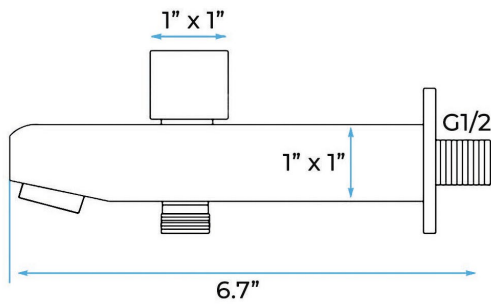

## TOUCH PANEL CONTROLLED LED THERMOSTATIC RECESSED CEILING MOUNT WATERFALL RAINFALL SHOWER SYSTEM WITH ROUND HAND SHOWER SPECIFICATIONS

- Shower Panel /Hose Material: 304 Stainless Steel
- Shower Head Size: 900\*300 mm
- Shower Mixer Material: Brass
- Concealed Mixer Size: 465\*130 mm
- Showerheads Install: Embedded Ceiling Mounted
- Concealed Mixer Install: Wall-Mounted
- LED Shower Head Functions: Rainfall, Waterfall, Water Column
- Water Pressure: 0.3 MPA
- Water Flow: 16L/min~28L/min
- Hand Shower/ Shower holder Material: Brass
- Shower Accessories Material: Brass
- LED Light: Need to Connect Power
- LED Light Color: 64 Color
- Shower Hose Length: 1.5M
- AC: 100-265V 50/60Hz

## Shower Mixer

All functions can be used at the same time.

Spin button change water flow size.

Thread have G 1/2" and NPT 1/2"

## Hand Shower

Flow Rate: 2.0 GPM / 7.6 LPM

**38°C**  
Thermostatic Control

Main body  
Brass casting body

Brushed gold

Embedded Depth: 60mm

Product shown is only for installation display purpose