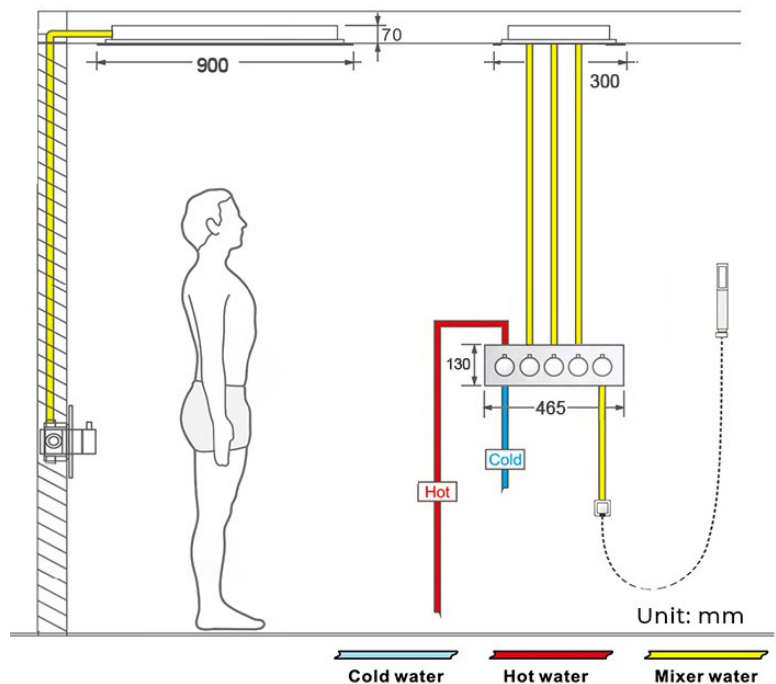

## TOUCH PANEL CONTROLLED LED THERMOSTATIC RECESSED CEILING MOUNT WATERFALL RAINFALL SHOWER SYSTEM WITH ROUND HAND SHOWER SPECIFICATIONS

- Shower Panel /Hose Material: 304 Stainless Steel
- Shower Head Size: 900\*300 mm
- Shower Mixer Material: Brass
- Concealed Mixer Size: 465\*130 mm
- Showerheads Install: Embedded Ceiling Mounted
- Concealed Mixer Install: Wall-Mounted
- LED Shower Head Functions: Rainfall, Waterfall, Water Column
- Water Pressure: 0.3 MPA
- Water Flow: 16L/min~28L/min
- Hand Shower/ Shower holder Material: Brass
- Shower Accessories Material: Brass
- LED Light: Need to Connect Power
- LED Light Color: 64 Color
- Shower Hose Length: 1.5M
- AC: 100-265V 50/60Hz

## Shower Mixer

All functions can be used at the same time.

Spin button change water flow size.

Thread have G 1/2" and NPT 1/2"

## Hand Shower

Flow Rate: 2.0 GPM / 7.6 LPM

**38°C**  
Thermostatic Control

Main body  
Brass casting body

Brushed gold

Embedded Depth: 60mm

Product shown is only for installation display purpose

## Shower Mixer Connections

Unit: mm

Cold water Hot water Mixer water