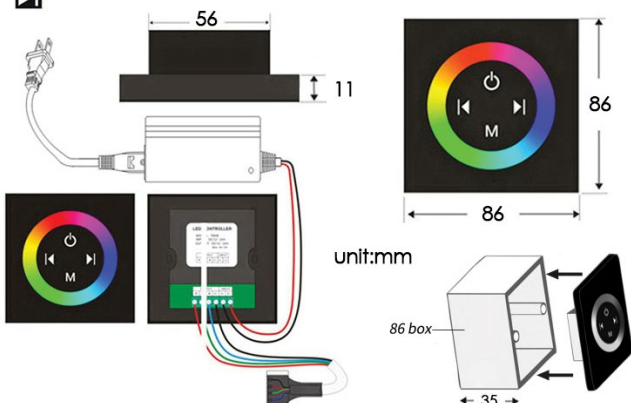

GUNMETAL GRAY THERMOSTATIC RECESSED CEILING MOUNT RAINFALL LED MUSICAL SHOWER SYSTEM WITH HANDHELD SHOWER SPECIFICATIONS

- Shower Head Functions: Rainfall, Bubble, Mist
- Shower Panel /Hose Material: 304 Stainless Steel
- Showerheads Install: Embedded Ceiling Mounted
- Concealed Mixer Install: Wall-Mounted
- Shower Accessories Material: Brass
- LED Light: Need to Connect Power
- Shower Hose Length: 1.5M
- Power: 100V~240V Alternating Current (AC)
- LED Colors: 7 Colors
- Water Flow: 16L/min~28L/min
- Music: Need Bluetooth

Product shown is only for installation display purpose

Touch Panel Control

Turn On/Off Control

MANUAL MODE
Total 64 colors

Auto mode setting

AUTO MODE
Total 11 Auto mode

Set the speed of color change, fast/slow

All dimensions and specifications are nominal and may vary. Use actual products for accuracy in critical situations.

Shower Mixer

All Function can be used at the same time.

Hand Shower

Flow Rate: 2.0 GPM / 7.6 LPM