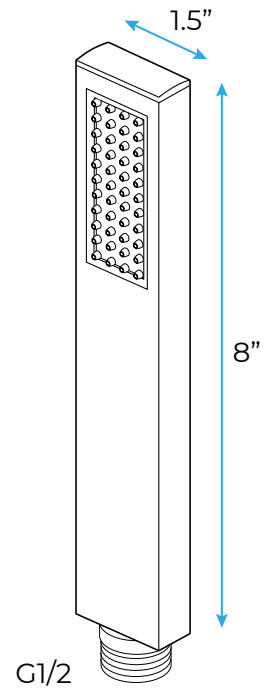

GUNMETAL GRAY THERMOSTATIC RECESSED CEILING MOUNT RAINFALL LED MUSICAL SHOWER SYSTEM WITH HANDHELD SHOWER SPECIFICATIONS

- Shower Head Functions: Rainfall, Bubble, Mist
- Shower Panel /Hose Material: 304 Stainless Steel
- Showerheads Install: Embedded Ceiling Mounted
- Concealed Mixer Install: Wall-Mounted
- Shower Accessories Material: Brass
- LED Light: Need to Connect Power
- Shower Hose Length: 1.5M
- Power: 100V~240V Alternating Current (AC)
- LED Colors: 7 Colors
- Water Flow: 16L/min~28L/min
- Music: Need Bluetooth

All dimensions and specifications are nominal and may vary. Use actual products for accuracy in critical situations.

Shower Mixer

All Function can be used at the same time.

Hand Shower

Flow Rate: 2.0 GPM / 7.6 LPM