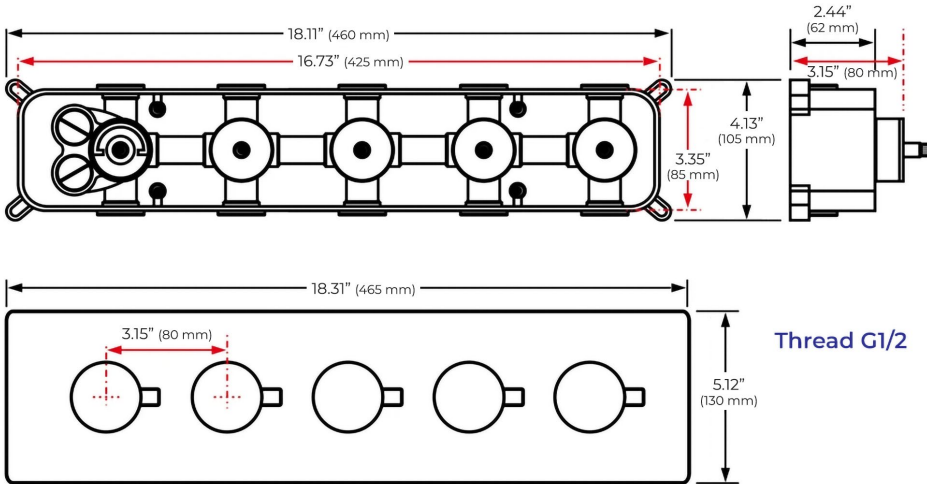

GUNMETAL GRAY THERMOSTATIC RECESSED CEILING MOUNT RAINFALL LED MUSICAL SHOWER SYSTEM WITH HANDHELD SHOWER SPECIFICATIONS

- Shower Head Functions: Rainfall, Bubble, Mist
- Shower Panel /Hose Material: 304 Stainless Steel
- Showerheads Install: Embedded Ceiling Mounted
- Concealed Mixer Install: Wall-Mounted
- Shower Accessories Material: Brass
- LED Light: Need to Connect Power
- Shower Hose Length: 1.5M
- Power: 100V~240V Alternating Current (AC)
- LED Colors: 7 Colors
- Water Flow: 16L/min~28L/min
- Music: Need Bluetooth

All dimensions and specifications are nominal and may vary. Use actual products for accuracy in critical situations.

Shower Mixer

All Function can be used at the same time.

Hand Shower

Flow Rate: 2.0 GPM / 7.6 LPM