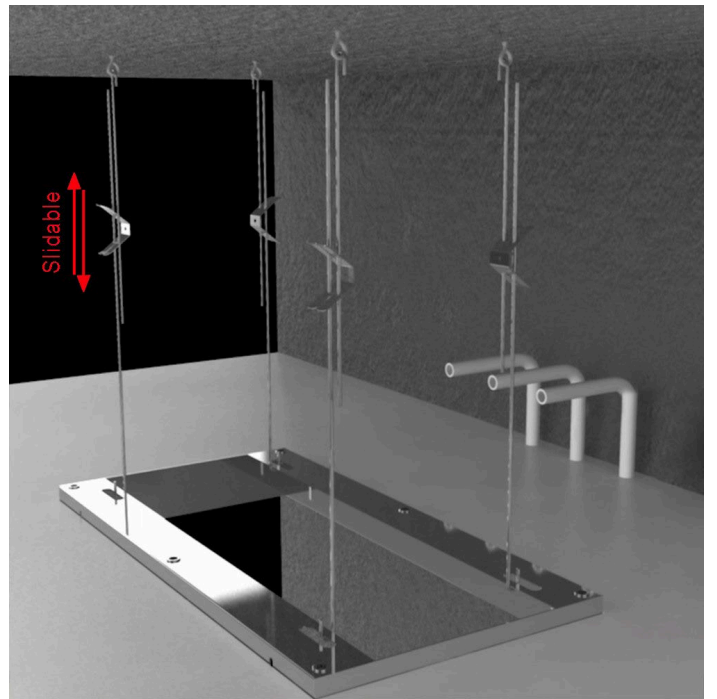

GUNMETAL GRAY THERMOSTATIC RECESSED CEILING MOUNT RAINFALL LED MUSICAL SHOWER SYSTEM WITH HANDHELD SHOWER SPECIFICATIONS

- Shower Head Functions: Rainfall, Bubble, Mist
- Shower Panel /Hose Material: 304 Stainless Steel
- Showerheads Install: Embedded Ceiling Mounted
- Concealed Mixer Install: Wall-Mounted
- Shower Accessories Material: Brass
- LED Light: Need to Connect Power
- Shower Hose Length: 1.5M
- Power: 100V~240V Alternating Current (AC)
- LED Colors: 7 Colors
- Water Flow: 16L/min~28L/min
- Music: Need Bluetooth

Product shown is only for installation display purpose

Touch Panel Control

Turn On/Off Control

MANUAL MODE
Total 64 colors

Auto mode setting

AUTO MODE
Total 11 Auto mode

Set the speed of color change, fast/slow

All dimensions and specifications are nominal and may vary. Use actual products for accuracy in critical situations.

Shower Mixer

All Function can be used at the same time.

Hand Shower

Flow Rate: 2.0 GPM / 7.6 LPM

Shower Mixer Connections