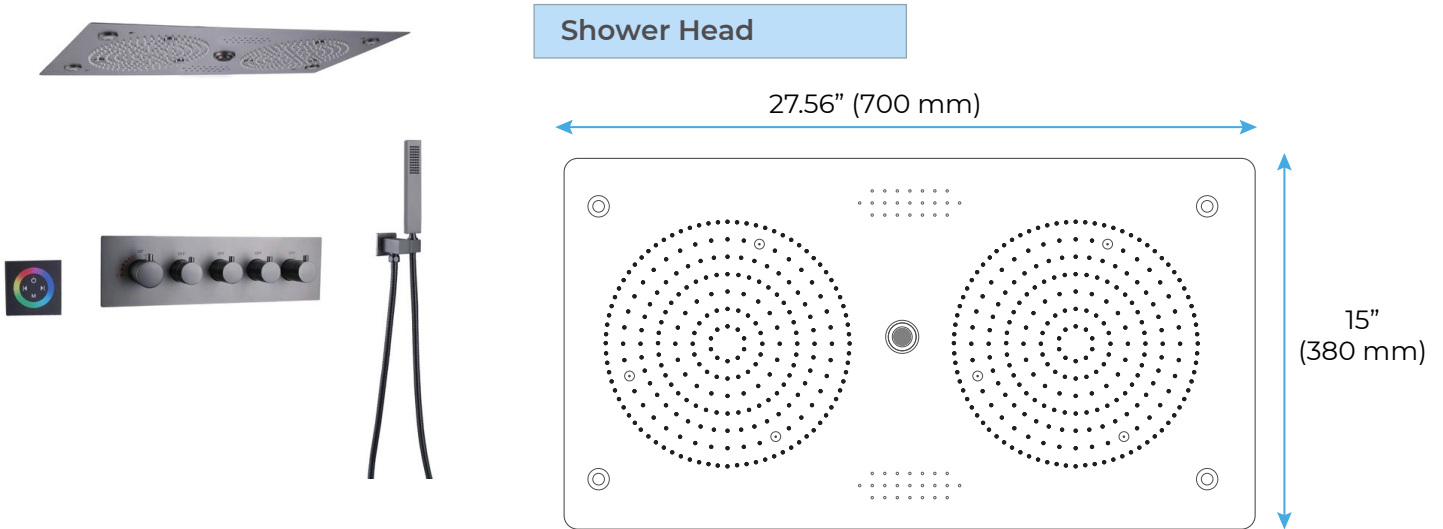

GUNMETAL GRAY THERMOSTATIC RECESSED CEILING MOUNT RAINFALL LED MUSICAL SHOWER SYSTEM WITH HANDHELD SHOWER SPECIFICATIONS

- Shower Head Functions: Rainfall, Bubble, Mist
- Shower Panel /Hose Material: 304 Stainless Steel
- Showerheads Install: Embedded Ceiling Mounted
- Concealed Mixer Install: Wall-Mounted
- Shower Accessories Material: Brass
- LED Light: Need to Connect Power
- Shower Hose Length: 1.5M
- Power: 100V~240V Alternating Current (AC)
- LED Colors: 7 Colors
- Water Flow: 16L/min~28L/min
- Music: Need Bluetooth

Product shown is only for installation display purpose

Touch Panel Control

Turn On/Off Control

MANUAL MODE
Total 64 colors

Auto mode setting

AUTO MODE
Total 11 Auto mode

Set the speed of color change, fast/slow

All dimensions and specifications are nominal and may vary. Use actual products for accuracy in critical situations.

Shower Mixer

All Function can be used at the same time.

Hand Shower

Flow Rate: 2.0 GPM / 7.6 LPM