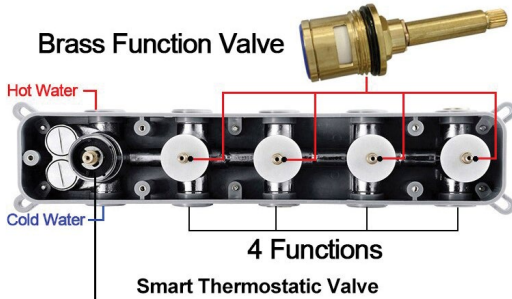

GUNMETAL GRAY THERMOSTATIC RECESSED CEILING MOUNT RAINFALL LED MUSICAL SHOWER SYSTEM WITH HANDHELD SHOWER SPECIFICATIONS

- Shower Head Functions: Rainfall, Bubble, Mist
- Shower Panel /Hose Material: 304 Stainless Steel
- Showerheads Install: Embedded Ceiling Mounted
- Concealed Mixer Install: Wall-Mounted
- Shower Accessories Material: Brass
- LED Light: Need to Connect Power
- Shower Hose Length: 1.5M
- Power: 100V~240V Alternating Current (AC)
- LED Colors: 7 Colors
- Water Flow: 16L/min~28L/min
- Music: Need Bluetooth

Product shown is only for installation display purpose

Touch Panel Control

Turn On/Off Control

MANUAL MODE
Total 64 colors

Auto mode setting

AUTO MODE
Total 11 Auto mode

Set the speed of color change, fast/slow

All dimensions and specifications are nominal and may vary. Use actual products for accuracy in critical situations.

Shower Mixer

All Function can be used at the same time.

Hand Shower

Flow Rate: 2.0 GPM / 7.6 LPM