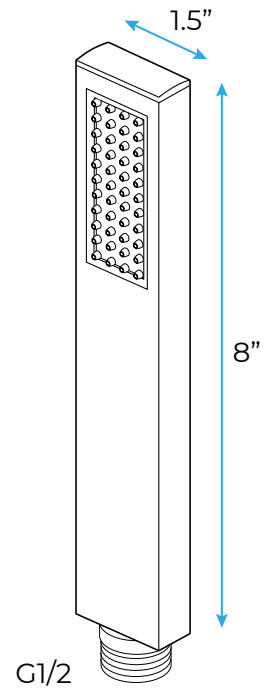

BRUSHED GOLD THERMOSTATIC RECESSED CEILING MOUNT LED RAINFALL MUSICAL SHOWER SYSTEM WITH HAND SHOWER SPECIFICATIONS

Shower Head

- Shower Head Functions: Rainfall, Bubble, Mist
- Shower Panel /Hose Material: 304 Stainless Steel
- Showerheads Install: Embedded Ceiling Mounted
- Concealed Mixer Install: Wall-Mounted
- Shower Accessories Material: Brass
- LED Light: Need to Connect Power
- Shower Hose Length: 1.5M
- Power: 100V~240V Alternating Current (AC)
- LED Colors: 7 Colors
- Water Flow: 16L/min~28L/min
- Music: Need Bluetooth

All dimensions and specifications are nominal and may vary. Use actual products for accuracy in critical situations.

Shower Mixer

All Function can be used at the same time.

Hand Shower

Flow Rate: 2.0 GPM / 7.6 LPM