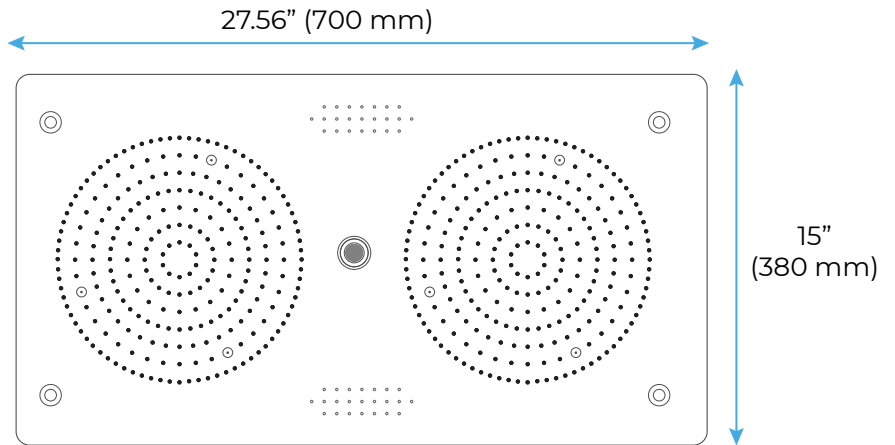

BRUSHED GOLD THERMOSTATIC RECESSED CEILING MOUNT LED RAINFALL MUSICAL SHOWER SYSTEM WITH HAND SHOWER SPECIFICATIONS

Shower Head

- Shower Head Functions: Rainfall, Bubble, Mist
- Shower Panel /Hose Material: 304 Stainless Steel
- Showerheads Install: Embedded Ceiling Mounted
- Concealed Mixer Install: Wall-Mounted
- Shower Accessories Material: Brass
- LED Light: Need to Connect Power
- Shower Hose Length: 1.5M
- Power: 100V~240V Alternating Current (AC)
- LED Colors: 7 Colors
- Water Flow: 16L/min~28L/min
- Music: Need Bluetooth

Product shown is only for installation display purpose

Touch Panel Control

- Turn On/Off Control
- MANUAL MODE
Total 64 colors
- Auto mode setting
- AUTO MODE
Total 11 Auto mode
- Set the speed of color change, fast/slow

All dimensions and specifications are nominal and may vary. Use actual products for accuracy in critical situations.

Shower Mixer

All Function can be used at the same time.

Hand Shower

Flow Rate: 2.0 GPM / 7.6 LPM