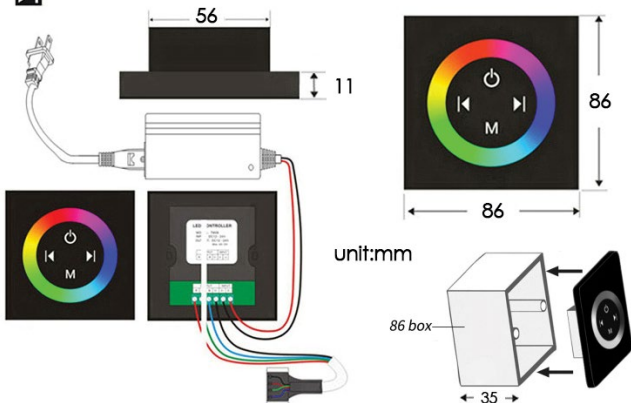

BRUSHED GOLD THERMOSTATIC RECESSED CEILING MOUNT LED RAINFALL MUSICAL SHOWER SYSTEM WITH HAND SHOWER SPECIFICATIONS

Shower Head

- Shower Head Functions: Rainfall, Bubble, Mist
- Shower Panel /Hose Material: 304 Stainless Steel
- Showerheads Install: Embedded Ceiling Mounted
- Concealed Mixer Install: Wall-Mounted
- Shower Accessories Material: Brass
- LED Light: Need to Connect Power
- Shower Hose Length: 1.5M
- Power: 100V~240V Alternating Current (AC)
- LED Colors: 7 Colors
- Water Flow: 16L/min~28L/min
- Music: Need Bluetooth

Product shown is only for installation display purpose

Touch Panel Control

- Turn On/Off Control
- MANUAL MODE
Total 64 colors
- Auto mode setting
- AUTO MODE
Total 11 Auto mode
- Set the speed of color change, fast/slow

All dimensions and specifications are nominal and may vary. Use actual products for accuracy in critical situations.

Shower Mixer

All Function can be used at the same time.

Hand Shower

Flow Rate: 2.0 GPM / 7.6 LPM