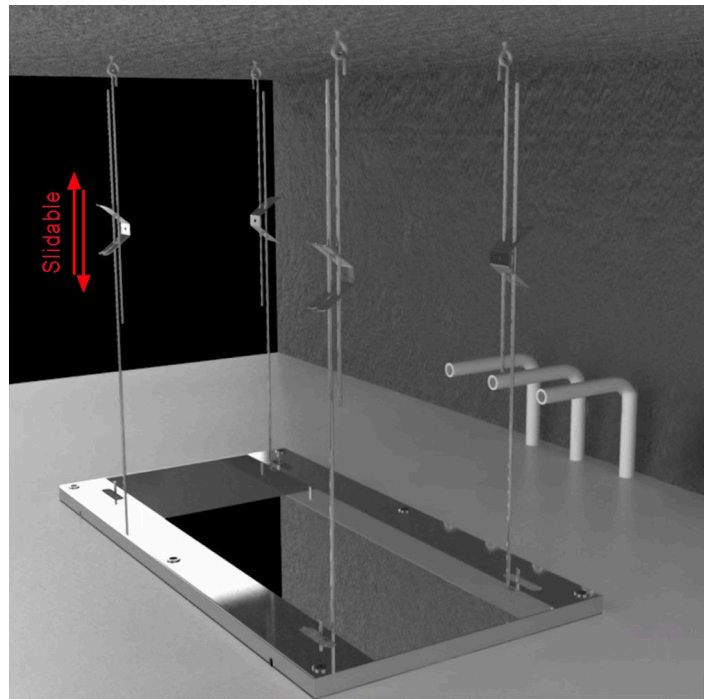

BRUSHED GOLD THERMOSTATIC RECESSED CEILING MOUNT LED RAINFALL MUSICAL SHOWER SYSTEM WITH HAND SHOWER SPECIFICATIONS

Shower Head

- Shower Head Functions: Rainfall, Bubble, Mist
- Shower Panel /Hose Material: 304 Stainless Steel
- Showerheads Install: Embedded Ceiling Mounted
- Concealed Mixer Install: Wall-Mounted
- Shower Accessories Material: Brass
- LED Light: Need to Connect Power
- Shower Hose Length: 1.5M
- Power: 100V~240V Alternating Current (AC)
- LED Colors: 7 Colors
- Water Flow: 16L/min~28L/min
- Music: Need Bluetooth

Product shown is only for installation display purpose

Touch Panel Control

- Turn On/Off Control
- MANUAL MODE
Total 64 colors
- Auto mode setting
- AUTO MODE
Total 11 Auto mode
- Set the speed of color change, fast/slow

All dimensions and specifications are nominal and may vary. Use actual products for accuracy in critical situations.

Shower Mixer

All Function can be used at the same time.

Hand Shower

Flow Rate: 2.0 GPM / 7.6 LPM

Shower Mixer Connections