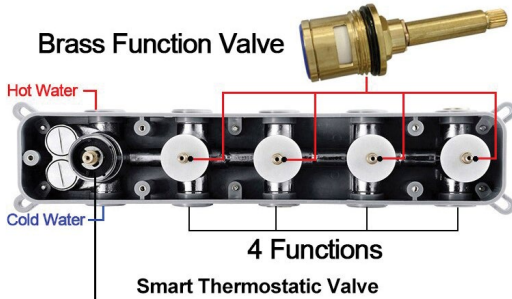

BRUSHED GOLD THERMOSTATIC RECESSED CEILING MOUNT LED RAINFALL MUSICAL SHOWER SYSTEM WITH HAND SHOWER SPECIFICATIONS

Shower Head

- Shower Head Functions: Rainfall, Bubble, Mist
- Shower Panel /Hose Material: 304 Stainless Steel
- Showerheads Install: Embedded Ceiling Mounted
- Concealed Mixer Install: Wall-Mounted
- Shower Accessories Material: Brass
- LED Light: Need to Connect Power
- Shower Hose Length: 1.5M
- Power: 100V~240V Alternating Current (AC)
- LED Colors: 7 Colors
- Water Flow: 16L/min~28L/min
- Music: Need Bluetooth

Product shown is only for installation display purpose

Touch Panel Control

- Turn On/Off Control
- MANUAL MODE
Total 64 colors
- Auto mode setting
- AUTO MODE
Total 11 Auto mode
- Set the speed of color change, fast/slow

All dimensions and specifications are nominal and may vary. Use actual products for accuracy in critical situations.

Shower Mixer

All Function can be used at the same time.

Hand Shower

Flow Rate: 2.0 GPM / 7.6 LPM