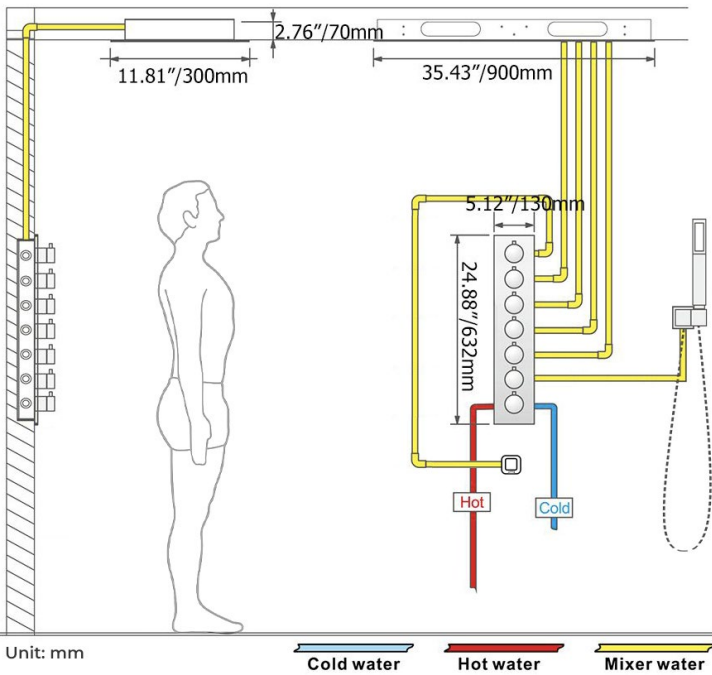

CHROME LED REMOTE CONTROLLED THERMOSTATIC RECESSED CEILING MOUNT LARGE RAINFALL WATERFALL MUSICAL SHOWER SYSTEM WITH HAND SHOWER SPECIFICATIONS

- Shower Panel /Hose Material: 304 Stainless Steel
- Shower Head Size: 900*300 mm
- Showerheads Install: Embedded Ceiling Mounted
- Concealed Mixer Install: Wall-Mounted
- LED Shower Head Functions: Rainfall, Waterfall, Mist, Water Column
- Water Pressure: 0.3 MPA
- Water Flow: 16L/min~28L/min
- Shower Accessories Material: Brass
- LED Light: Need to Connect Power
- LED Light Color: 64 Color
- Shower Hose Length: 1.5M
- AC: 100-265V 50/60Hz
- Music: Need Bluetooth

Product shown is only for installation display purpose

All dimensions and specifications are nominal and may vary. Use actual products for accuracy in critical situations.

Shower Mixer

All functions can be used at the same time

Product shown is only for installation display purpose

Shower Mixer Connections

Hand Shower

Flow Rate: 2.0 GPM / 7.6 LPM

Spout