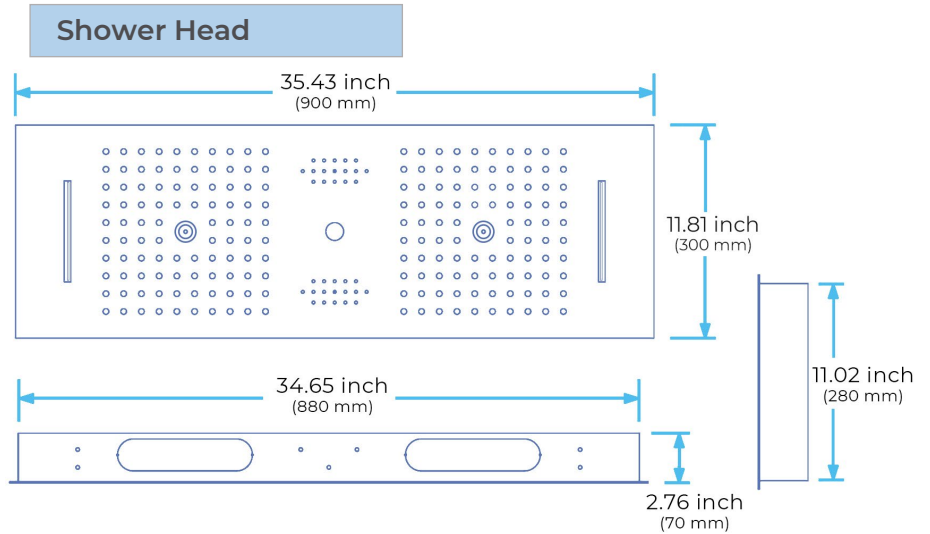

CHROME LED REMOTE CONTROLLED THERMOSTATIC RECESSED CEILING MOUNT LARGE RAINFALL WATERFALL MUSICAL SHOWER SYSTEM WITH HAND SHOWER SPECIFICATIONS

- Shower Panel /Hose Material: 304 Stainless Steel
- Shower Head Size: 900*300 mm
- Showerheads Install: Embedded Ceiling Mounted
- Concealed Mixer Install: Wall-Mounted
- LED Shower Head Functions: Rainfall, Waterfall, Mist, Water Column
- Water Pressure: 0.3 MPA
- Water Flow: 16L/min~28L/min
- Shower Accessories Material: Brass
- LED Light: Need to Connect Power
- LED Light Color: 64 Color
- Shower Hose Length: 1.5M
- AC: 100-265V 50/60Hz
- Music: Need Bluetooth

Product shown is only for installation display purpose

All dimensions and specifications are nominal and may vary. Use actual products for accuracy in critical situations.

Shower Mixer

All functions can be used at the same time

Product shown is only for installation display purpose

Shower Mixer Connections

Hand Shower

Flow Rate: 2.0 GPM / 7.6 LPM

Spout