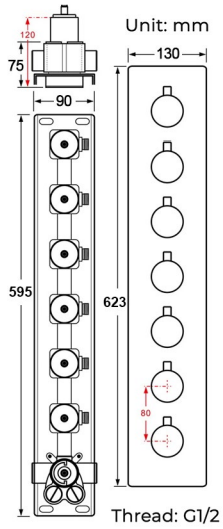

CHROME LED REMOTE CONTROLLED THERMOSTATIC RECESSED CEILING MOUNT LARGE RAINFALL WATERFALL MUSICAL SHOWER SYSTEM WITH HAND SHOWER SPECIFICATIONS

- Shower Panel /Hose Material: 304 Stainless Steel
- Shower Head Size: 900*300 mm
- Showerheads Install: Embedded Ceiling Mounted
- Concealed Mixer Install: Wall-Mounted
- LED Shower Head Functions: Rainfall, Waterfall, Mist, Water Column
- Water Pressure: 0.3 MPA
- Water Flow: 16L/min~28L/min
- Shower Accessories Material: Brass
- LED Light: Need to Connect Power
- LED Light Color: 64 Color
- Shower Hose Length: 1.5M
- AC: 100-265V 50/60Hz
- Music: Need Bluetooth

Product shown is only for installation display purpose

All dimensions and specifications are nominal and may vary. Use actual products for accuracy in critical situations.

Shower Mixer

All functions can be used at the same time

Product shown is only for installation display purpose

Shower Mixer Connections

Hand Shower

Flow Rate: 2.0 GPM / 7.6 LPM

Spout