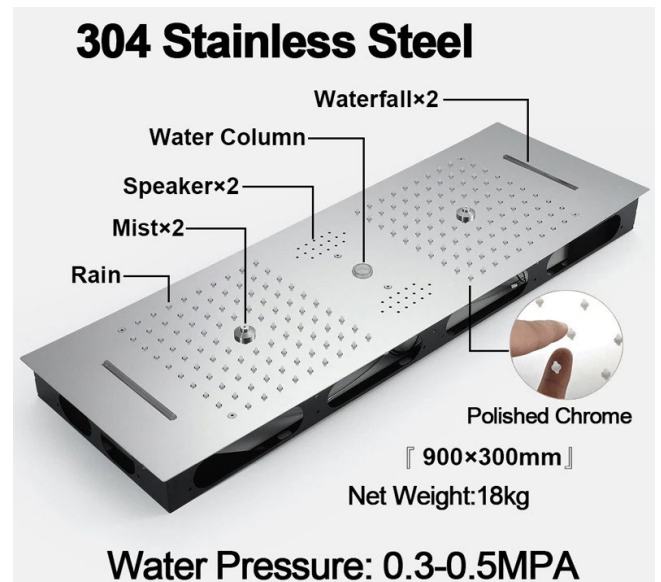

CHROME LED REMOTE CONTROLLED THERMOSTATIC RECESSED CEILING MOUNT LARGE RAINFALL WATERFALL MUSICAL SHOWER SYSTEM WITH HAND SHOWER SPECIFICATIONS

- Shower Panel /Hose Material: 304 Stainless Steel
- Shower Head Size: 900*300 mm
- Showerheads Install: Embedded Ceiling Mounted
- Concealed Mixer Install: Wall-Mounted
- LED Shower Head Functions: Rainfall, Waterfall, Mist, Water Column
- Water Pressure: 0.3 MPA
- Water Flow: 16L/min~28L/min
- Shower Accessories Material: Brass
- LED Light: Need to Connect Power
- LED Light Color: 64 Color
- Shower Hose Length: 1.5M
- AC: 100-265V 50/60Hz
- Music: Need Bluetooth

Product shown is only for installation display purpose

All dimensions and specifications are nominal and may vary. Use actual products for accuracy in critical situations.

Shower Mixer

All functions can be used at the same time

Product shown is only for installation display purpose

Shower Mixer Connections

Hand Shower

Flow Rate: 2.0 GPM / 7.6 LPM

Spout