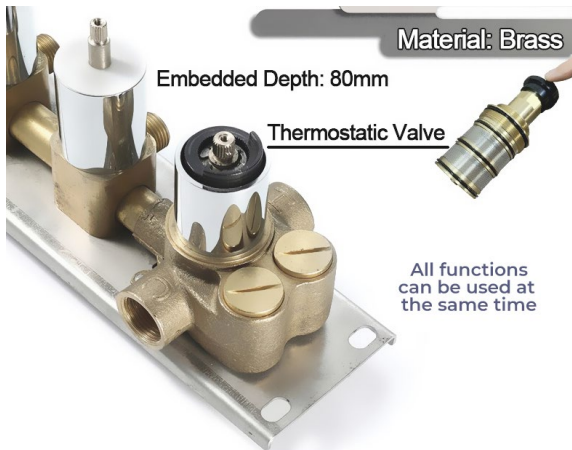

CHROME LED REMOTE CONTROLLED THERMOSTATIC RECESSED CEILING MOUNT LARGE RAINFALL WATERFALL MUSICAL SHOWER SYSTEM WITH HAND SHOWER SPECIFICATIONS

- Shower Panel /Hose Material: 304 Stainless Steel
- Shower Head Size: 900*300 mm
- Showerheads Install: Embedded Ceiling Mounted
- Concealed Mixer Install: Wall-Mounted
- LED Shower Head Functions: Rainfall, Waterfall, Mist, Water Column
- Water Pressure: 0.3 MPA
- Water Flow: 16L/min~28L/min
- Shower Accessories Material: Brass
- LED Light: Need to Connect Power
- LED Light Color: 64 Color
- Shower Hose Length: 1.5M
- AC: 100-265V 50/60Hz
- Music: Need Bluetooth

Product shown is only for installation display purpose

All dimensions and specifications are nominal and may vary. Use actual products for accuracy in critical situations.

Shower Mixer

All functions can be used at the same time

Product shown is only for installation display purpose

Shower Mixer Connections

Hand Shower

Flow Rate: 2.0 GPM / 7.6 LPM

Spout