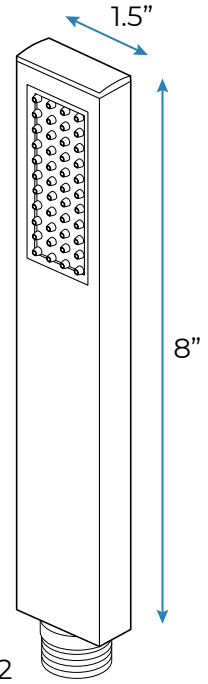

CHROME LED REMOTE CONTROLLED THERMOSTATIC RECESSED CEILING MOUNT LARGE RAINFALL WATERFALL MUSICAL SHOWER SYSTEM WITH HAND SHOWER SPECIFICATIONS

- Shower Panel /Hose Material: 304 Stainless Steel
- Shower Head Size: 900*300 mm
- Showerheads Install: Embedded Ceiling Mounted
- Concealed Mixer Install: Wall-Mounted
- LED Shower Head Functions: Rainfall, Waterfall, Mist, Water Column
- Water Pressure: 0.3 MPA
- Water Flow: 16L/min~28L/min
- Shower Accessories Material: Brass
- LED Light: Need to Connect Power
- LED Light Color: 64 Color
- Shower Hose Length: 1.5M
- AC: 100-265V 50/60Hz
- Music: Need Bluetooth

Product shown is only for installation display purpose

All dimensions and specifications are nominal and may vary. Use actual products for accuracy in critical situations.

Shower Mixer

All functions can be used at the same time

Product shown is only for installation display purpose

Shower Mixer Connections

Hand Shower

Flow Rate: 2.0 GPM / 7.6 LPM

Spout