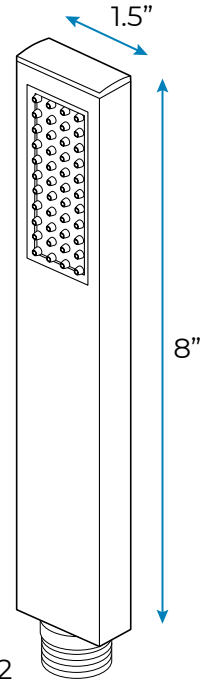

PHONE CONTROLLED CHROME THERMOSTATIC LED RECESSED CEILING MOUNT MUSICAL RAINFALL WATERFALL MIST SHOWER SYSTEM WITH HAND SHOWER SPECIFICATIONS

- Shower Panel /Hose Material: 304 Stainless Steel
- Shower Head Size: 900*300 mm
- Showerheads Install: Embedded Ceiling Mounted
- Concealed Mixer Install: Wall-Mounted
- LED Shower Head Functions: Rainfall, Waterfall, Mist, Water Column
- Water Pressure: 0.3 MPA
- Water Flow: 16L/min~28L/min
- Shower Accessories Material: Brass
- LED Light: Need to Connect Power
- LED Light Color: 64 Color
- Shower Hose Length: 1.5M
- AC: 100-265V 50/60Hz
- Music: Need Bluetooth

Shower Mixer

Product shown is only for installation display purpose

Shower Mixer Connections

Hand Shower

Flow Rate: 2.0 GPM / 7.6 LPM

Spout