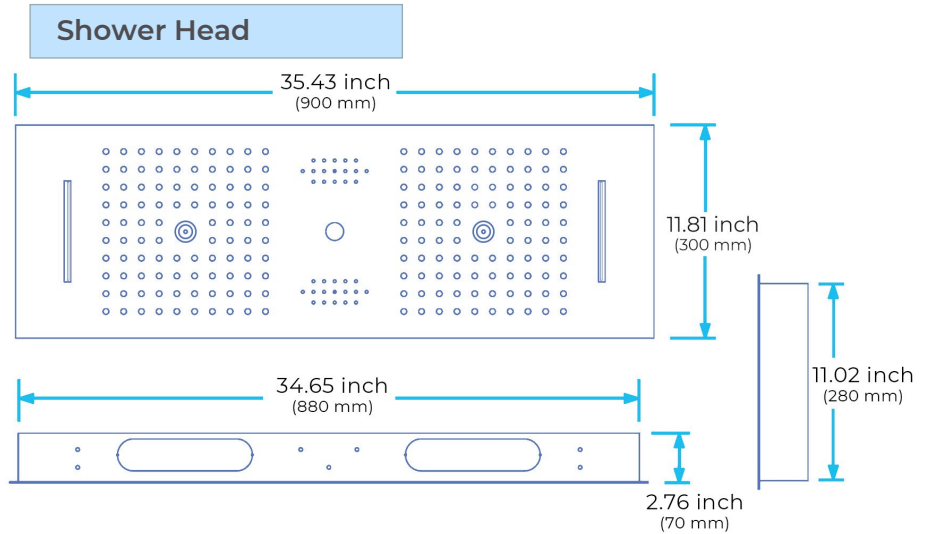

PHONE CONTROLLED CHROME THERMOSTATIC LED RECESSED CEILING MOUNT MUSICAL RAINFALL WATERFALL MIST SHOWER SYSTEM WITH HAND SHOWER SPECIFICATIONS

- Shower Panel /Hose Material: 304 Stainless Steel
- Shower Head Size: 900*300 mm
- Showerheads Install: Embedded Ceiling Mounted
- Concealed Mixer Install: Wall-Mounted
- LED Shower Head Functions: Rainfall, Waterfall, Mist, Water Column
- Water Pressure: 0.3 MPA
- Water Flow: 16L/min~28L/min
- Shower Accessories Material: Brass
- LED Light: Need to Connect Power
- LED Light Color: 64 Color
- Shower Hose Length: 1.5M
- AC: 100-265V 50/60Hz
- Music: Need Bluetooth

Product shown is only for installation display purpose

Kinds of color **64** temperature adjustable

WiFi

Built-in WIFI

Phone control color

Color software App install instruction download name: Smart Life

All dimensions and specifications are nominal and may vary. Use actual products for accuracy in critical situations.

Shower Mixer

Product shown is only for installation display purpose

Shower Mixer Connections

Hand Shower

Flow Rate: 2.0 GPM / 7.6 LPM

Spout