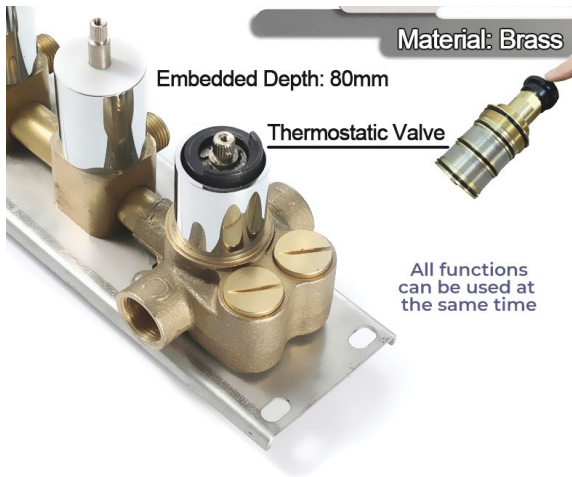

PHONE CONTROLLED CHROME THERMOSTATIC LED RECESSED CEILING MOUNT MUSICAL RAINFALL WATERFALL MIST SHOWER SYSTEM WITH HAND SHOWER SPECIFICATIONS

- Shower Panel /Hose Material: 304 Stainless Steel
- Shower Head Size: 900*300 mm
- Showerheads Install: Embedded Ceiling Mounted
- Concealed Mixer Install: Wall-Mounted
- LED Shower Head Functions: Rainfall, Waterfall, Mist, Water Column
- Water Pressure: 0.3 MPA
- Water Flow: 16L/min~28L/min
- Shower Accessories Material: Brass
- LED Light: Need to Connect Power
- LED Light Color: 64 Color
- Shower Hose Length: 1.5M
- AC: 100-265V 50/60Hz
- Music: Need Bluetooth

Product shown is only for installation display purpose

Kinds of color **64** temperature adjustable

WiFi

Built-in WIFI

Phone control color

Color software App install instruction download name: Smart Life

All dimensions and specifications are nominal and may vary. Use actual products for accuracy in critical situations.

Shower Mixer

Product shown is only for installation display purpose

Shower Mixer Connections

Hand Shower

Flow Rate: 2.0 GPM / 7.6 LPM

Spout