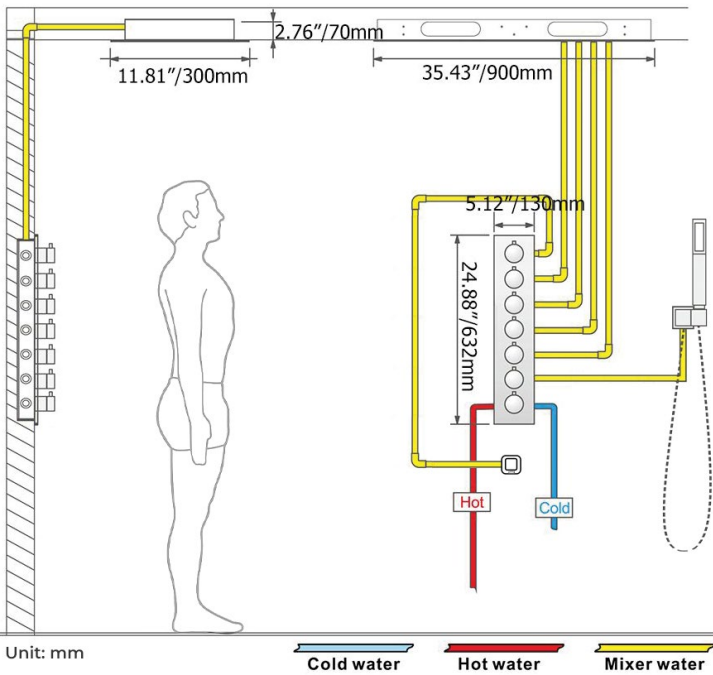

PHONE CONTROLLED CHROME THERMOSTATIC LED RECESSED CEILING MOUNT MUSICAL RAINFALL WATERFALL MIST SHOWER SYSTEM WITH HAND SHOWER SPECIFICATIONS

- Shower Panel /Hose Material: 304 Stainless Steel
- Shower Head Size: 900*300 mm
- Showerheads Install: Embedded Ceiling Mounted
- Concealed Mixer Install: Wall-Mounted
- LED Shower Head Functions: Rainfall, Waterfall, Mist, Water Column
- Water Pressure: 0.3 MPA
- Water Flow: 16L/min~28L/min
- Shower Accessories Material: Brass
- LED Light: Need to Connect Power
- LED Light Color: 64 Color
- Shower Hose Length: 1.5M
- AC: 100-265V 50/60Hz
- Music: Need Bluetooth

Product shown is only for installation display purpose

Kinds of color **64** temperature adjustable

WiFi

Built-in WIFI

Phone control color

Color software App install instruction download name: Smart Life

All dimensions and specifications are nominal and may vary. Use actual products for accuracy in critical situations.

Shower Mixer

Product shown is only for installation display purpose

Shower Mixer Connections

Hand Shower

Flow Rate: 2.0 GPM / 7.6 LPM

Spout