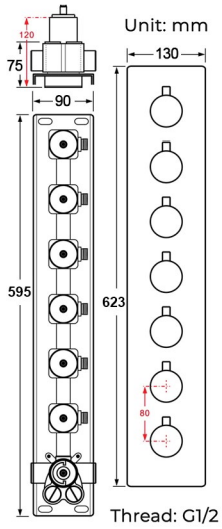

PHONE CONTROLLED CHROME THERMOSTATIC LED RECESSED CEILING MOUNT MUSICAL RAINFALL WATERFALL MIST SHOWER SYSTEM WITH HAND SHOWER SPECIFICATIONS

- Shower Panel /Hose Material: 304 Stainless Steel
- Shower Head Size: 900*300 mm
- Showerheads Install: Embedded Ceiling Mounted
- Concealed Mixer Install: Wall-Mounted
- LED Shower Head Functions: Rainfall, Waterfall, Mist, Water Column
- Water Pressure: 0.3 MPA
- Water Flow: 16L/min~28L/min
- Shower Accessories Material: Brass
- LED Light: Need to Connect Power
- LED Light Color: 64 Color
- Shower Hose Length: 1.5M
- AC: 100-265V 50/60Hz
- Music: Need Bluetooth

Product shown is only for installation display purpose

Kinds of color **64** temperature adjustable

WiFi

Built-in WIFI

Phone control color

Color software App install instruction download name: Smart Life

All dimensions and specifications are nominal and may vary. Use actual products for accuracy in critical situations.

Shower Mixer

Product shown is only for installation display purpose

Shower Mixer Connections

Hand Shower

Flow Rate: 2.0 GPM / 7.6 LPM

Spout