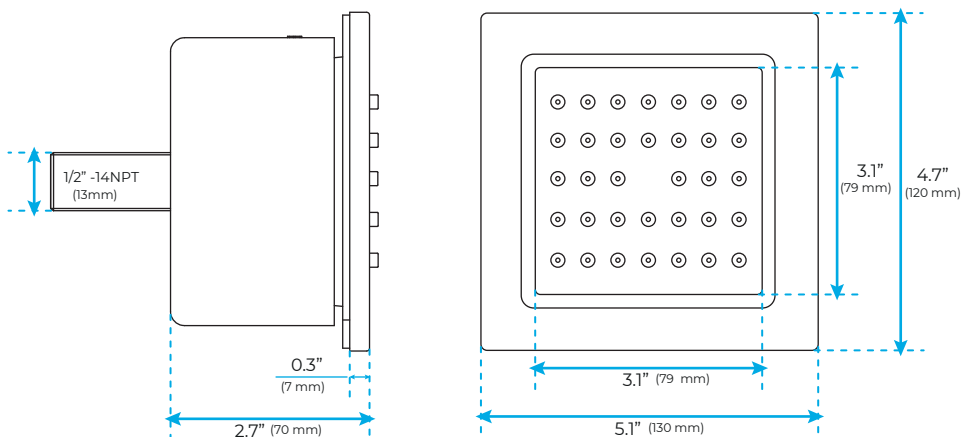

**CHROME MUSICAL PHONE CONTROLLED THERMOSTATIC LUXURIOUS RECESSED CEILING MOUNT LED WATERFALL RAINFALL SHOWER SYSTEM WITH 3 JETTED BODY SPRAYS AND HAND SHOWER SPECIFICATIONS**

- Shower Panel /Hose Material: 304 Stainless Steel
- Shower Head Size: 900\*300 mm
- Showerheads Install: Embedded Ceiling Mounted
- Concealed Mixer Install: Wall-Mounted
- LED Shower Head Functions: Rainfall, Waterfall, Mist, Water Column
- Water Pressure: 0.3 MPA
- Water Flow: 16L/min~28L/min
- Shower Accessories Material: Brass
- LED Light: Need to Connect Power
- LED Light Color: 64 Color
- Shower Hose Length: 1.5M
- AC: 100-265V 50/60Hz
- Music: Need Bluetooth

## Hand Shower

Flow Rate: 2.0 GPM / 7.6 LPM

## Shower Mixer Connections

Unit: mm

Cold water Hot water Mixer water

### FEATURES

- Material: Brass
- Base Plate Height: 5-1/8"
- Base Plate Width: 5-1/8"
- Jet Surface Area: 3-1/8"
- Surface Depth: 1/4"
- Adjustment Angle: 5°
- Male NPT Connection: 1/2"
- Maximum Flow Rate: 2.5 GPM (9.5L/min) max @ 80 psi