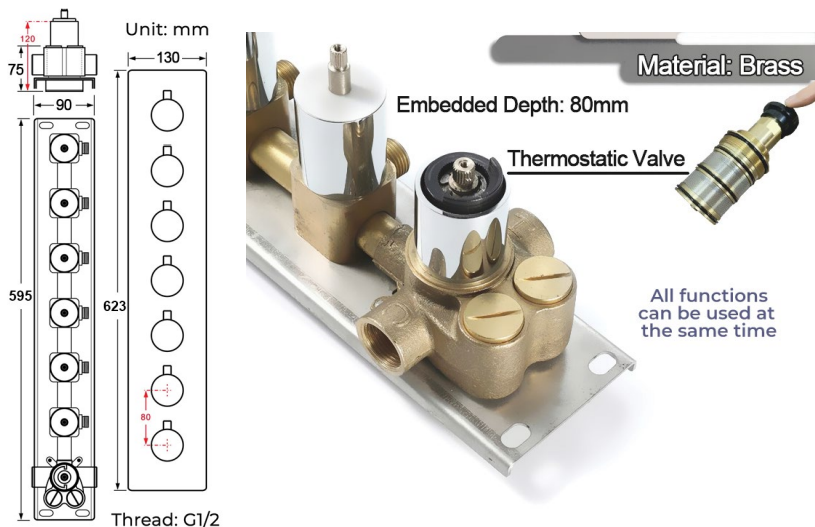

**CHROME MUSICAL PHONE CONTROLLED THERMOSTATIC LUXURIOUS RECESSED CEILING MOUNT LED WATERFALL RAINFALL SHOWER SYSTEM WITH 3 JETTED BODY SPRAYS AND HAND SHOWER SPECIFICATIONS**

- Shower Panel /Hose Material: 304 Stainless Steel
- Shower Head Size: 900\*300 mm
- Showerheads Install: Embedded Ceiling Mounted
- Concealed Mixer Install: Wall-Mounted
- LED Shower Head Functions: Rainfall, Waterfall, Mist, Water Column
- Water Pressure: 0.3 MPA
- Water Flow: 16L/min~28L/min
- Shower Accessories Material: Brass
- LED Light: Need to Connect Power
- LED Light Color: 64 Color
- Shower Hose Length: 1.5M
- AC: 100-265V 50/60Hz
- Music: Need Bluetooth

Kinds of color **64** temperature adjustable

**WiFi**

Built-in WIFI

Phone control color

Color software App install instruction download name: Smart Life

All dimensions and specifications are nominal and may vary. Use actual products for accuracy in critical situations.

## Shower Mixer

Product shown is only for installation display purpose

### FEATURES

- Material: Brass
- Base Plate Height: 5-1/8"
- Base Plate Width: 5-1/8"
- Jet Surface Area: 3-1/8"
- Surface Depth: 1/4"
- Adjustment Angle: 5°
- Male NPT Connection: 1/2"
- Maximum Flow Rate: 2.5 GPM (9.5L/min) max @ 80 psi