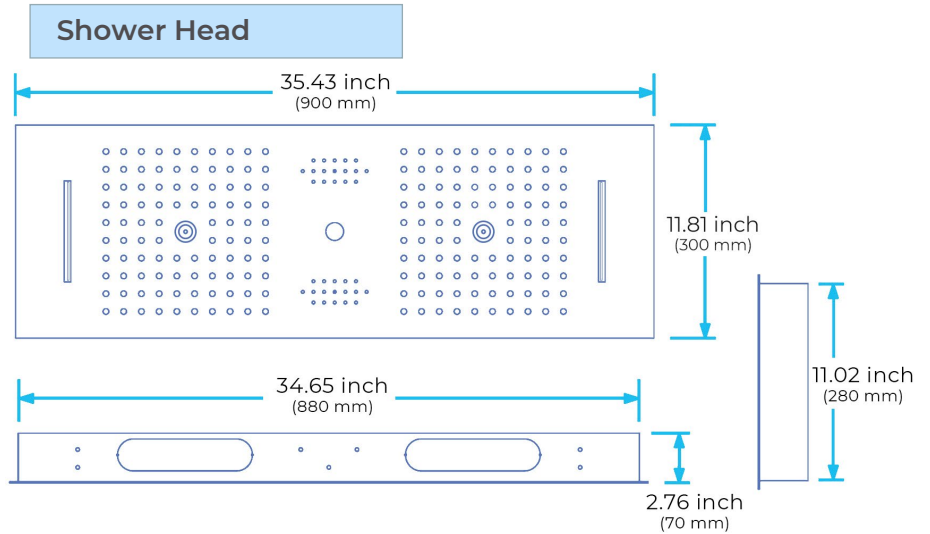

**CHROME MUSICAL PHONE CONTROLLED THERMOSTATIC LUXURIOUS RECESSED CEILING MOUNT LED WATERFALL RAINFALL SHOWER SYSTEM WITH 3 JETTED BODY SPRAYS AND HAND SHOWER SPECIFICATIONS**

- Shower Panel /Hose Material: 304 Stainless Steel
- Shower Head Size: 900\*300 mm
- Showerheads Install: Embedded Ceiling Mounted
- Concealed Mixer Install: Wall-Mounted
- LED Shower Head Functions: Rainfall, Waterfall, Mist, Water Column
- Water Pressure: 0.3 MPA
- Water Flow: 16L/min~28L/min
- Shower Accessories Material: Brass
- LED Light: Need to Connect Power
- LED Light Color: 64 Color
- Shower Hose Length: 1.5M
- AC: 100-265V 50/60Hz
- Music: Need Bluetooth

Kinds of color **64** temperature adjustable

**WiFi**

Built-in WIFI

Phone control color

Color software App install instruction download name: Smart Life

All dimensions and specifications are nominal and may vary. Use actual products for accuracy in critical situations.

## Hand Shower

Flow Rate: 2.0 GPM / 7.6 LPM

### FEATURES

- Material: Brass
- Base Plate Height: 5-1/8"
- Base Plate Width: 5-1/8"
- Jet Surface Area: 3-1/8"
- Surface Depth: 1/4"
- Adjustment Angle: 5°
- Male NPT Connection: 1/2"
- Maximum Flow Rate: 2.5 GPM (9.5L/min) max @ 80 psi