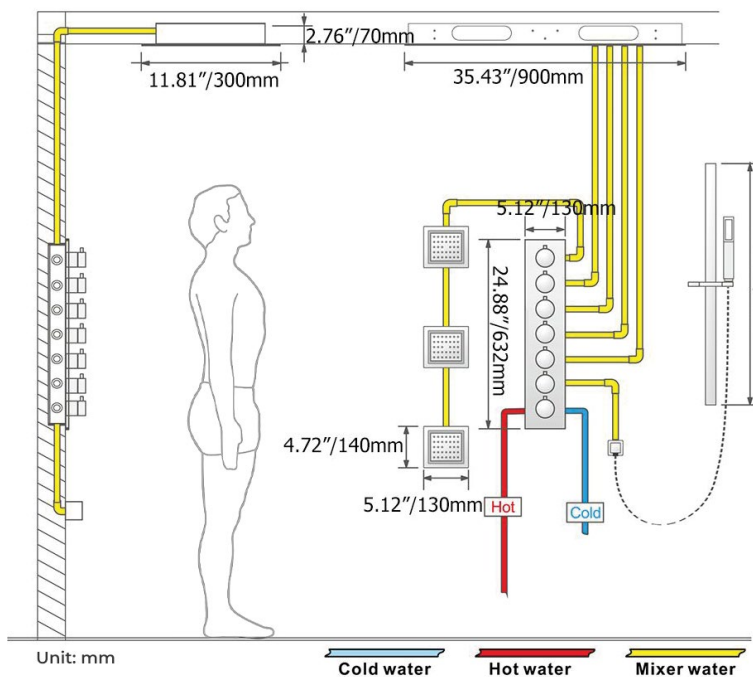

**CHROME MUSICAL PHONE CONTROLLED THERMOSTATIC LUXURIOUS RECESSED CEILING MOUNT LED WATERFALL RAINFALL SHOWER SYSTEM WITH 3 JETTED BODY SPRAYS AND HAND SHOWER SPECIFICATIONS**

- Shower Panel /Hose Material: 304 Stainless Steel
- Shower Head Size: 900\*300 mm
- Showerheads Install: Embedded Ceiling Mounted
- Concealed Mixer Install: Wall-Mounted
- LED Shower Head Functions: Rainfall, Waterfall, Mist, Water Column
- Water Pressure: 0.3 MPA
- Water Flow: 16L/min~28L/min
- Shower Accessories Material: Brass
- LED Light: Need to Connect Power
- LED Light Color: 64 Color
- Shower Hose Length: 1.5M
- AC: 100-265V 50/60Hz
- Music: Need Bluetooth

## Hand Shower

Flow Rate: 2.0 GPM / 7.6 LPM

## Shower Mixer Connections

Unit: mm

Cold water Hot water Mixer water

### FEATURES

- Material: Brass
- Base Plate Height: 5-1/8"
- Base Plate Width: 5-1/8"
- Jet Surface Area: 3-1/8"
- Surface Depth: 1/4"
- Adjustment Angle: 5°
- Male NPT Connection: 1/2"
- Maximum Flow Rate: 2.5 GPM (9.5L/min) max @ 80 psi