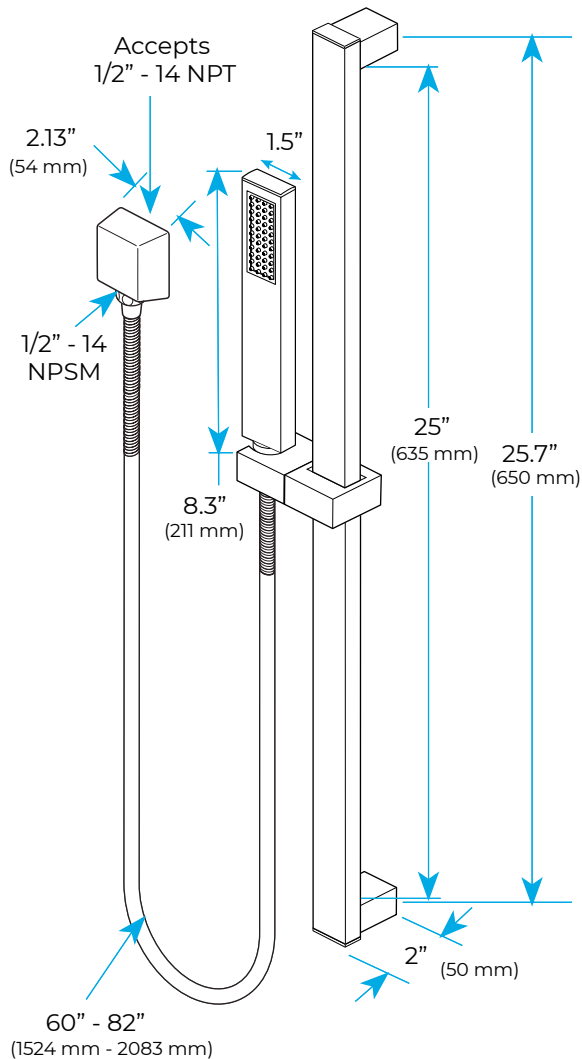

**CHROME MUSICAL PHONE CONTROLLED THERMOSTATIC LUXURIOUS RECESSED CEILING MOUNT LED WATERFALL RAINFALL SHOWER SYSTEM WITH 3 JETTED BODY SPRAYS AND HAND SHOWER SPECIFICATIONS**

- Shower Panel /Hose Material: 304 Stainless Steel
- Shower Head Size: 900\*300 mm
- Showerheads Install: Embedded Ceiling Mounted
- Concealed Mixer Install: Wall-Mounted
- LED Shower Head Functions: Rainfall, Waterfall, Mist, Water Column
- Water Pressure: 0.3 MPA
- Water Flow: 16L/min~28L/min
- Shower Accessories Material: Brass
- LED Light: Need to Connect Power
- LED Light Color: 64 Color
- Shower Hose Length: 1.5M
- AC: 100-265V 50/60Hz
- Music: Need Bluetooth

Kinds of color **64** temperature adjustable

**WiFi**

Built-in WIFI

Phone control color

Color software App install instruction download name: Smart Life

All dimensions and specifications are nominal and may vary. Use actual products for accuracy in critical situations.

## Hand Shower

Flow Rate: 2.0 GPM / 7.6 LPM

### FEATURES

- Material: Brass
- Base Plate Height: 5-1/8"
- Base Plate Width: 5-1/8"
- Jet Surface Area: 3-1/8"
- Surface Depth: 1/4"
- Adjustment Angle: 5°
- Male NPT Connection: 1/2"
- Maximum Flow Rate: 2.5 GPM (9.5L/min) max @ 80 psi