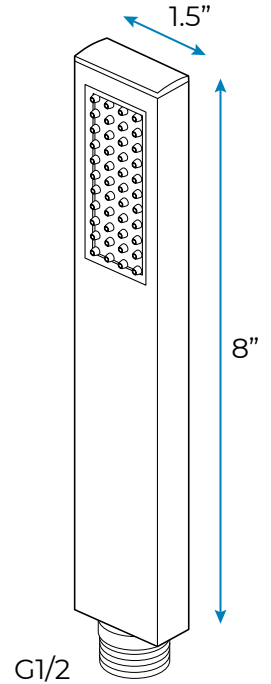

PHONE CONTROLLED CHROME LUXURIOUS THERMOSTATIC LED RECESSED CEILING MOUNT MUSICAL RAINFALL SHOWER SYSTEM WITH HAND SHOWER AND 6 JETTED BODY SPRAYS SPECIFICATIONS

Shower Panel /Hose Material: 304 Stainless Steel
 Shower Head Size: 900*300 mm
 Showerheads Install: Embedded Ceiling Mounted
 Concealed Mixer Install: Wall-Mounted
 LED Shower Head Functions: Rainfall, Waterfall, Mist, Water Column
 Water Pressure: 0.3 MPA
 Water Flow: 16L/min~28L/min
 Shower Accessories Material: Brass
 LED Light: Need to Connect Power
 LED Light Color: 64 Color
 Shower Hose Length: 1.5M
 AC: 100-265V 50/60Hz
 Music: Need Bluetooth

Product shown is only for installation display purpose

Kinds of color **64** temperature adjustable

WiFi

Built-in WIFI

Phone control color

Color software App install instruction download name: Smart Life

All dimensions and specifications are nominal and may vary. Use actual products for accuracy in critical situations.

Shower Mixer

Product shown is only for installation display purpose

Hand Shower

Flow Rate: 2.0 GPM / 7.6 LPM

Shower Mixer Connections

Spout

Body Jet

FEATURES

- Material: Brass
- Base Plate Height: 5-1/8"
- Base Plate Width: 5-1/8"
- Jet Surface Area: 3-1/8"
- Surface Depth: 1/4"
- Adjustment Angle: 5°
- Male NPT Connection: 1/2"
- Maximum Flow Rate: 2.5 GPM (9.5L/min) max @ 80 psi