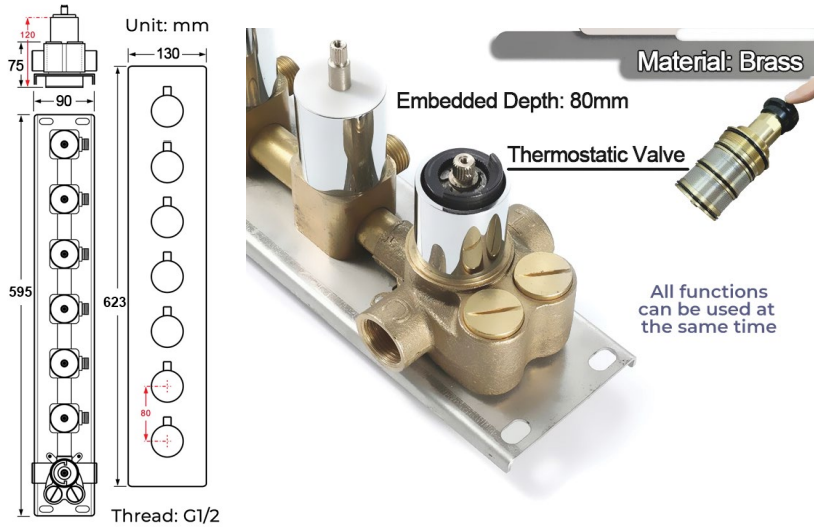

PHONE CONTROLLED CHROME LUXURIOUS THERMOSTATIC LED RECESSED CEILING MOUNT MUSICAL RAINFALL SHOWER SYSTEM WITH HAND SHOWER AND 6 JETTED BODY SPRAYS SPECIFICATIONS

Shower Panel /Hose Material: 304 Stainless Steel
 Shower Head Size: 900*300 mm
 Showerheads Install: Embedded Ceiling Mounted
 Concealed Mixer Install: Wall-Mounted
 LED Shower Head Functions: Rainfall, Waterfall, Mist, Water Column
 Water Pressure: 0.3 MPA
 Water Flow: 16L/min~28L/min
 Shower Accessories Material: Brass
 LED Light: Need to Connect Power
 LED Light Color: 64 Color
 Shower Hose Length: 1.5M
 AC: 100-265V 50/60Hz
 Music: Need Bluetooth

Product shown is only for installation display purpose

Kinds of color **64** temperature adjustable

WiFi

Built-in WIFI

Phone control color

Color software App install instruction download name: Smart Life

All dimensions and specifications are nominal and may vary. Use actual products for accuracy in critical situations.

Shower Mixer

Product shown is only for installation display purpose

Hand Shower

Flow Rate: 2.0 GPM / 7.6 LPM

Shower Mixer Connections

Spout

Body Jet

FEATURES

- Material: Brass
- Base Plate Height: 5-1/8"
- Base Plate Width: 5-1/8"
- Jet Surface Area: 3-1/8"
- Surface Depth: 1/4"
- Adjustment Angle: 5°
- Male NPT Connection: 1/2"
- Maximum Flow Rate: 2.5 GPM (9.5L/min) max @ 80 psi