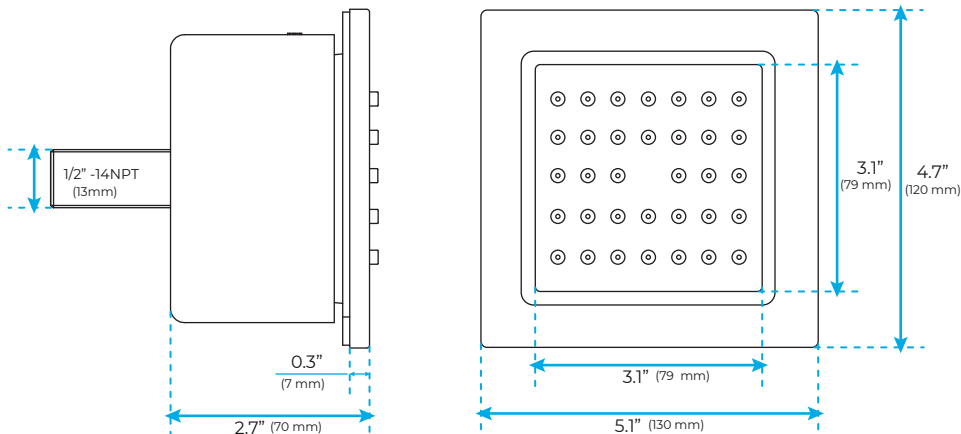

PHONE CONTROLLED CHROME LUXURIOUS THERMOSTATIC LED RECESSED CEILING MOUNT MUSICAL RAINFALL SHOWER SYSTEM WITH HAND SHOWER AND 6 JETTED BODY SPRAYS SPECIFICATIONS

Shower Panel /Hose Material: 304 Stainless Steel
 Shower Head Size: 900*300 mm
 Showerheads Install: Embedded Ceiling Mounted
 Concealed Mixer Install: Wall-Mounted
 LED Shower Head Functions: Rainfall, Waterfall, Mist, Water Column
 Water Pressure: 0.3 MPA
 Water Flow: 16L/min~28L/min
 Shower Accessories Material: Brass
 LED Light: Need to Connect Power
 LED Light Color: 64 Color
 Shower Hose Length: 1.5M
 AC: 100-265V 50/60Hz
 Music: Need Bluetooth

Product shown is only for installation display purpose

Kinds of color **64** temperature adjustable

WiFi

Built-in WIFI

Phone control color

Color software App install instruction download name: Smart Life

All dimensions and specifications are nominal and may vary. Use actual products for accuracy in critical situations.

Shower Mixer

Product shown is only for installation display purpose

Hand Shower

Flow Rate: 2.0 GPM / 7.6 LPM

Shower Mixer Connections

Spout

Body Jet

FEATURES

- Material: Brass
- Base Plate Height: 5-1/8"
- Base Plate Width: 5-1/8"
- Jet Surface Area: 3-1/8"
- Surface Depth: 1/4"
- Adjustment Angle: 5°
- Male NPT Connection: 1/2"
- Maximum Flow Rate: 2.5 GPM (9.5L/min) max @ 80 psi