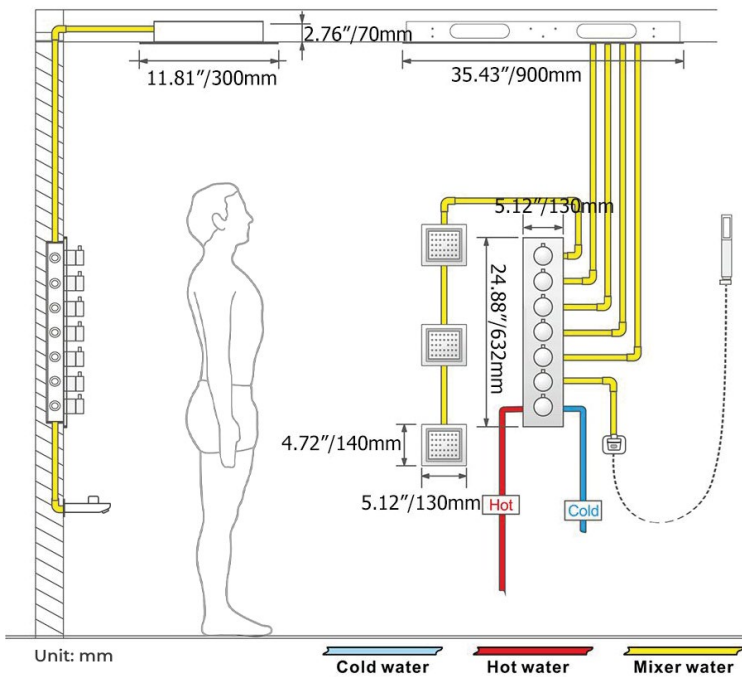

PHONE CONTROLLED CHROME LUXURIOUS THERMOSTATIC LED RECESSED CEILING MOUNT MUSICAL RAINFALL SHOWER SYSTEM WITH HAND SHOWER AND 6 JETTED BODY SPRAYS SPECIFICATIONS

Shower Panel /Hose Material: 304 Stainless Steel
 Shower Head Size: 900*300 mm
 Showerheads Install: Embedded Ceiling Mounted
 Concealed Mixer Install: Wall-Mounted
 LED Shower Head Functions: Rainfall, Waterfall, Mist, Water Column
 Water Pressure: 0.3 MPA
 Water Flow: 16L/min~28L/min
 Shower Accessories Material: Brass
 LED Light: Need to Connect Power
 LED Light Color: 64 Color
 Shower Hose Length: 1.5M
 AC: 100-265V 50/60Hz
 Music: Need Bluetooth

Product shown is only for installation display purpose

Kinds of color **64** temperature adjustable

WiFi

Built-in WIFI

Phone control color

Color software App install instruction download name: Smart Life

All dimensions and specifications are nominal and may vary. Use actual products for accuracy in critical situations.

Shower Mixer

Product shown is only for installation display purpose

Hand Shower

Flow Rate: 2.0 GPM / 7.6 LPM

Shower Mixer Connections

Spout

Body Jet

FEATURES

- Material: Brass
- Base Plate Height: 5-1/8"
- Base Plate Width: 5-1/8"
- Jet Surface Area: 3-1/8"
- Surface Depth: 1/4"
- Adjustment Angle: 5°
- Male NPT Connection: 1/2"
- Maximum Flow Rate: 2.5 GPM (9.5L/min) max @ 80 psi