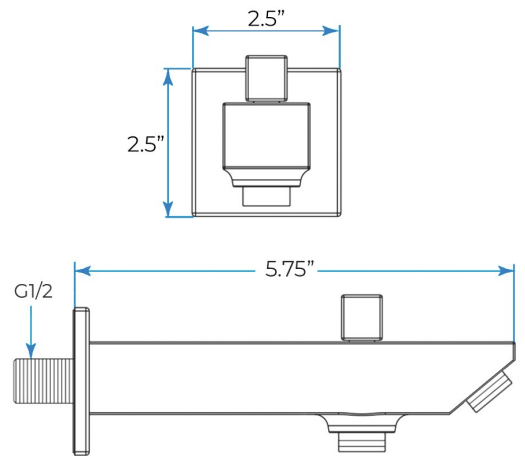

PHONE CONTROLLED CHROME LUXURIOUS THERMOSTATIC LED RECESSED CEILING MOUNT MUSICAL RAINFALL SHOWER SYSTEM WITH HAND SHOWER AND 6 JETTED BODY SPRAYS SPECIFICATIONS

Shower Panel /Hose Material: 304 Stainless Steel
 Shower Head Size: 900*300 mm
 Showerheads Install: Embedded Ceiling Mounted
 Concealed Mixer Install: Wall-Mounted
 LED Shower Head Functions: Rainfall, Waterfall, Mist, Water Column
 Water Pressure: 0.3 MPA
 Water Flow: 16L/min~28L/min
 Shower Accessories Material: Brass
 LED Light: Need to Connect Power
 LED Light Color: 64 Color
 Shower Hose Length: 1.5M
 AC: 100-265V 50/60Hz
 Music: Need Bluetooth

Shower Mixer

Product shown is only for installation display purpose

Hand Shower

Flow Rate: 2.0 GPM / 7.6 LPM

Shower Mixer Connections

Spout

Body Jet

FEATURES

- Material: Brass
- Base Plate Height: 5-1/8"
- Base Plate Width: 5-1/8"
- Jet Surface Area: 3-1/8"
- Surface Depth: 1/4"
- Adjustment Angle: 5°
- Male NPT Connection: 1/2"
- Maximum Flow Rate: 2.5 GPM (9.5L/min) max @ 80 psi