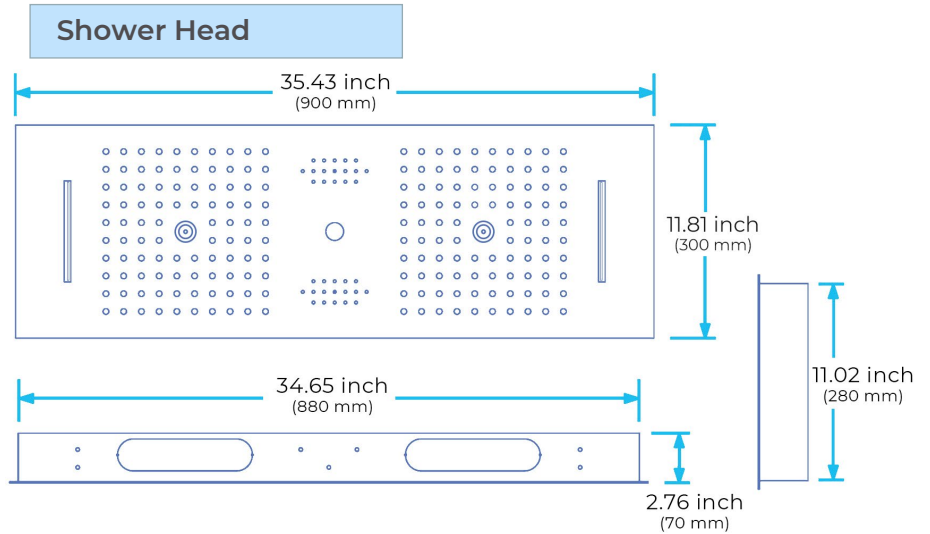

PHONE CONTROLLED CHROME LUXURIOUS THERMOSTATIC LED RECESSED CEILING MOUNT MUSICAL RAINFALL SHOWER SYSTEM WITH HAND SHOWER AND 6 JETTED BODY SPRAYS SPECIFICATIONS

Shower Panel /Hose Material: 304 Stainless Steel
 Shower Head Size: 900*300 mm
 Showerheads Install: Embedded Ceiling Mounted
 Concealed Mixer Install: Wall-Mounted
 LED Shower Head Functions: Rainfall, Waterfall, Mist, Water Column
 Water Pressure: 0.3 MPA
 Water Flow: 16L/min~28L/min
 Shower Accessories Material: Brass
 LED Light: Need to Connect Power
 LED Light Color: 64 Color
 Shower Hose Length: 1.5M
 AC: 100-265V 50/60Hz
 Music: Need Bluetooth

Product shown is only for installation display purpose

Kinds of color **64** temperature adjustable

WiFi

Built-in WIFI

Phone control color

Color software App install instruction download name: Smart Life

All dimensions and specifications are nominal and may vary. Use actual products for accuracy in critical situations.

Shower Mixer

Product shown is only for installation display purpose

Hand Shower

Flow Rate: 2.0 GPM / 7.6 LPM

Shower Mixer Connections

Spout

Body Jet

FEATURES

- Material: Brass
- Base Plate Height: 5-1/8"
- Base Plate Width: 5-1/8"
- Jet Surface Area: 3-1/8"
- Surface Depth: 1/4"
- Adjustment Angle: 5°
- Male NPT Connection: 1/2"
- Maximum Flow Rate: 2.5 GPM (9.5L/min) max @ 80 psi