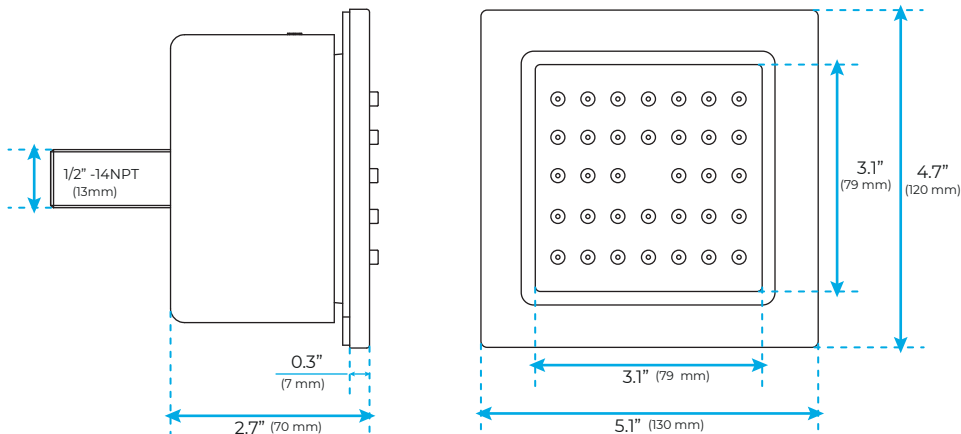

THERMOSTATIC CHROME TOUCH PANEL CONTROLLED RECESSED CEILING MOUNT LED MUSICAL RAINFALL SHOWER SYSTEM WITH ROUND HAND SHOWER AND JETTED BODY SPRAYS SPECIFICATIONS

Shower Panel /Hose Material: 304 Stainless Steel
 Shower Head Size: 900*300 mm
 Showerheads Install: Embedded Ceiling Mounted
 Concealed Mixer Install: Wall-Mounted
 LED Shower Head Functions: Rainfall, Waterfall, Mist, Water Column
 Water Pressure: 0.3 MPA
 Water Flow: 16L/min~28L/min
 Shower Accessories Material: Brass
 LED Light: Need to Connect Power
 LED Light Color: 64 Color
 Shower Hose Length: 1.5M
 AC: 100-265V 50/60Hz
 Music: Need Bluetooth

All dimensions and specifications are nominal and may vary. Use actual products for accuracy in critical situations.

Shower Mixer

Product shown is only for installation display purpose

Hand Shower

Flow Rate: 2.0 GPM / 7.6 LPM

Shower Mixer Connections

Body Jet

FEATURES

- Material: Brass
- Base Plate Height: 5-1/8"
- Base Plate Width: 5-1/8"
- Jet Surface Area: 3-1/8"
- Surface Depth: 1/4"
- Adjustment Angle: 5°
- Male NPT Connection: 1/2"
- Maximum Flow Rate: 2.5 GPM (9.5L/min) max @ 80 psi