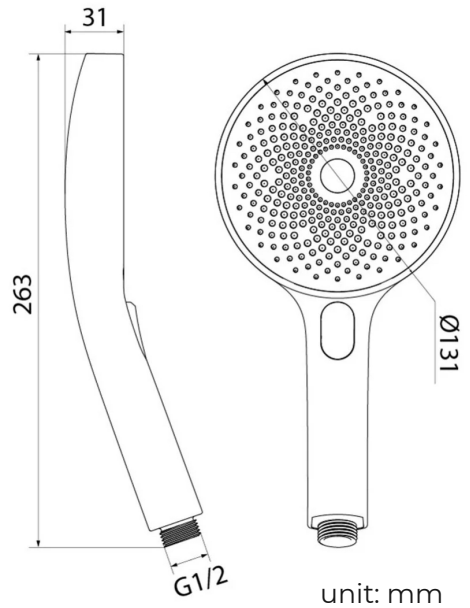

THERMOSTATIC CHROME TOUCH PANEL CONTROLLED RECESSED CEILING MOUNT LED MUSICAL RAINFALL SHOWER SYSTEM WITH ROUND HAND SHOWER AND JETTED BODY SPRAYS SPECIFICATIONS

Shower Panel /Hose Material: 304 Stainless Steel
 Shower Head Size: 900*300 mm
 Showerheads Install: Embedded Ceiling Mounted
 Concealed Mixer Install: Wall-Mounted
 LED Shower Head Functions: Rainfall, Waterfall, Mist, Water Column
 Water Pressure: 0.3 MPA
 Water Flow: 16L/min~28L/min
 Shower Accessories Material: Brass
 LED Light: Need to Connect Power
 LED Light Color: 64 Color
 Shower Hose Length: 1.5M
 AC: 100-265V 50/60Hz
 Music: Need Bluetooth

Product shown is only for installation display purpose

Touch Panel Control

- Turn On/Off Control
- MANUAL MODE**
Total 64 colors
- Auto mode setting
- AUTO MODE**
Total 11 Auto mode
- Set the speed of color change, fast/slow

All dimensions and specifications are nominal and may vary. Use actual products for accuracy in critical situations.

Shower Mixer

Product shown is only for installation display purpose

Hand Shower

Flow Rate: 2.0 GPM / 7.6 LPM

Shower Mixer Connections

Body Jet

FEATURES

- Material: Brass
- Base Plate Height: 5-1/8"
- Base Plate Width: 5-1/8"
- Jet Surface Area: 3-1/8"
- Surface Depth: 1/4"
- Adjustment Angle: 5°
- Male NPT Connection: 1/2"
- Maximum Flow Rate: 2.5 GPM (9.5L/min) max @ 80 psi