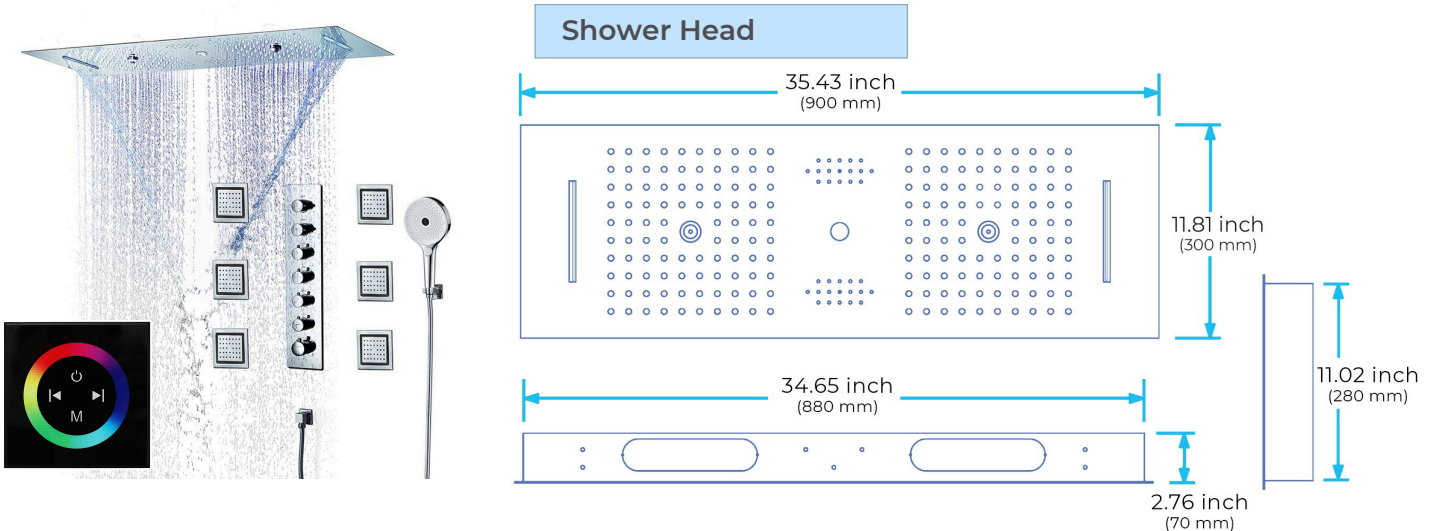

THERMOSTATIC CHROME TOUCH PANEL CONTROLLED RECESSED CEILING MOUNT LED MUSICAL RAINFALL SHOWER SYSTEM WITH ROUND HAND SHOWER AND JETTED BODY SPRAYS SPECIFICATIONS

Shower Panel /Hose Material: 304 Stainless Steel
 Shower Head Size: 900*300 mm
 Showerheads Install: Embedded Ceiling Mounted
 Concealed Mixer Install: Wall-Mounted
 LED Shower Head Functions: Rainfall, Waterfall, Mist, Water Column
 Water Pressure: 0.3 MPA
 Water Flow: 16L/min~28L/min
 Shower Accessories Material: Brass
 LED Light: Need to Connect Power
 LED Light Color: 64 Color
 Shower Hose Length: 1.5M
 AC: 100-265V 50/60Hz
 Music: Need Bluetooth

Product shown is only for installation display purpose

Touch Panel Control

- Turn On/Off Control
- MANUAL MODE**
Total 64 colors
- Auto mode setting
- AUTO MODE**
Total 11 Auto mode
- Set the speed of color change, fast/slow

All dimensions and specifications are nominal and may vary. Use actual products for accuracy in critical situations.

Shower Mixer

Product shown is only for installation display purpose

Hand Shower

Flow Rate: 2.0 GPM / 7.6 LPM

Shower Mixer Connections

Body Jet

FEATURES

- Material: Brass
- Base Plate Height: 5-1/8"
- Base Plate Width: 5-1/8"
- Jet Surface Area: 3-1/8"
- Surface Depth: 1/4"
- Adjustment Angle: 5°
- Male NPT Connection: 1/2"
- Maximum Flow Rate: 2.5 GPM (9.5L/min) max @ 80 psi