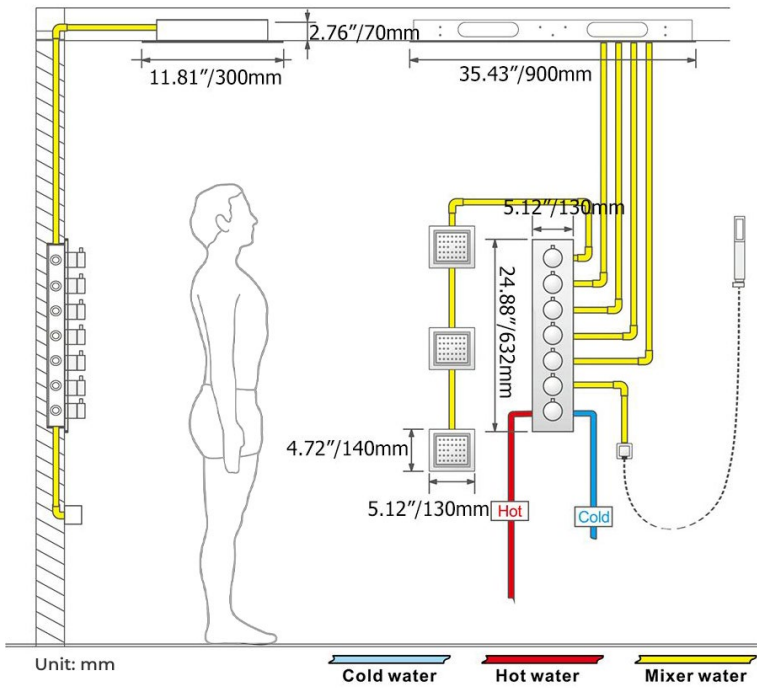

THERMOSTATIC CHROME TOUCH PANEL CONTROLLED RECESSED CEILING MOUNT LED MUSICAL RAINFALL SHOWER SYSTEM WITH ROUND HAND SHOWER AND JETTED BODY SPRAYS SPECIFICATIONS

Shower Panel /Hose Material: 304 Stainless Steel
 Shower Head Size: 900*300 mm
 Showerheads Install: Embedded Ceiling Mounted
 Concealed Mixer Install: Wall-Mounted
 LED Shower Head Functions: Rainfall, Waterfall, Mist, Water Column
 Water Pressure: 0.3 MPA
 Water Flow: 16L/min~28L/min
 Shower Accessories Material: Brass
 LED Light: Need to Connect Power
 LED Light Color: 64 Color
 Shower Hose Length: 1.5M
 AC: 100-265V 50/60Hz
 Music: Need Bluetooth

All dimensions and specifications are nominal and may vary. Use actual products for accuracy in critical situations.

Shower Mixer

Product shown is only for installation display purpose

Hand Shower

Flow Rate: 2.0 GPM / 7.6 LPM

Shower Mixer Connections

Body Jet

FEATURES

- Material: Brass
- Base Plate Height: 5-1/8"
- Base Plate Width: 5-1/8"
- Jet Surface Area: 3-1/8"
- Surface Depth: 1/4"
- Adjustment Angle: 5°
- Male NPT Connection: 1/2"
- Maximum Flow Rate: 2.5 GPM (9.5L/min) max @ 80 psi