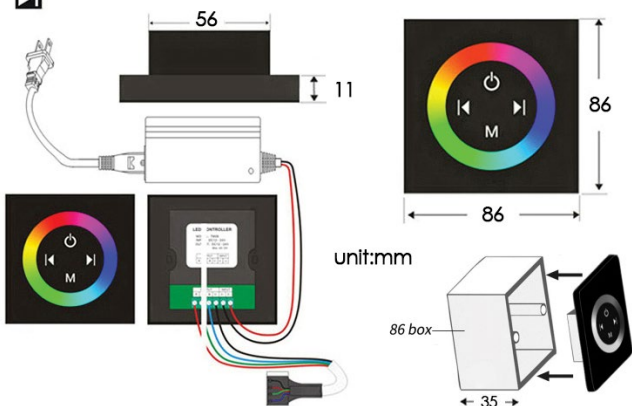

THERMOSTATIC CHROME TOUCH PANEL CONTROLLED RECESSED CEILING MOUNT LED MUSICAL RAINFALL SHOWER SYSTEM WITH ROUND HAND SHOWER AND JETTED BODY SPRAYS SPECIFICATIONS

Shower Panel /Hose Material: 304 Stainless Steel
 Shower Head Size: 900*300 mm
 Showerheads Install: Embedded Ceiling Mounted
 Concealed Mixer Install: Wall-Mounted
 LED Shower Head Functions: Rainfall, Waterfall, Mist, Water Column
 Water Pressure: 0.3 MPA
 Water Flow: 16L/min~28L/min
 Shower Accessories Material: Brass
 LED Light: Need to Connect Power
 LED Light Color: 64 Color
 Shower Hose Length: 1.5M
 AC: 100-265V 50/60Hz
 Music: Need Bluetooth

Product shown is only for installation display purpose

Touch Panel Control

- Turn On/Off Control
- MANUAL MODE**
Total 64 colors
- Auto mode setting
- AUTO MODE**
Total 11 Auto mode
- Set the speed of color change, fast/slow

All dimensions and specifications are nominal and may vary. Use actual products for accuracy in critical situations.

Shower Mixer

Product shown is only for installation display purpose

Hand Shower

Flow Rate: 2.0 GPM / 7.6 LPM

Shower Mixer Connections

Body Jet

FEATURES

- Material: Brass
- Base Plate Height: 5-1/8"
- Base Plate Width: 5-1/8"
- Jet Surface Area: 3-1/8"
- Surface Depth: 1/4"
- Adjustment Angle: 5°
- Male NPT Connection: 1/2"
- Maximum Flow Rate: 2.5 GPM (9.5L/min) max @ 80 psi