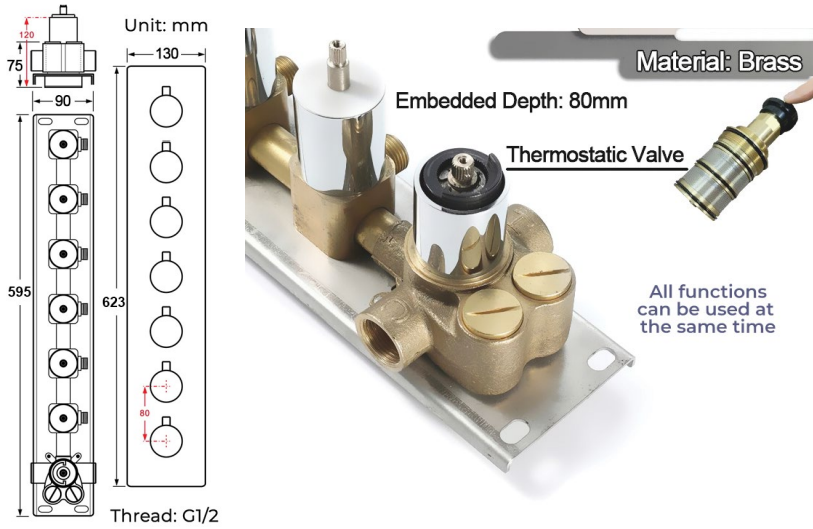

THERMOSTATIC CHROME TOUCH PANEL CONTROLLED RECESSED CEILING MOUNT LED MUSICAL RAINFALL SHOWER SYSTEM WITH ROUND HAND SHOWER AND JETTED BODY SPRAYS SPECIFICATIONS

Shower Panel /Hose Material: 304 Stainless Steel
 Shower Head Size: 900*300 mm
 Showerheads Install: Embedded Ceiling Mounted
 Concealed Mixer Install: Wall-Mounted
 LED Shower Head Functions: Rainfall, Waterfall, Mist, Water Column
 Water Pressure: 0.3 MPA
 Water Flow: 16L/min~28L/min
 Shower Accessories Material: Brass
 LED Light: Need to Connect Power
 LED Light Color: 64 Color
 Shower Hose Length: 1.5M
 AC: 100-265V 50/60Hz
 Music: Need Bluetooth

Product shown is only for installation display purpose

Touch Panel Control

- Turn On/Off Control
- MANUAL MODE**
Total 64 colors
- Auto mode setting
- AUTO MODE**
Total 11 Auto mode
- Set the speed of color change, fast/slow

All dimensions and specifications are nominal and may vary. Use actual products for accuracy in critical situations.

Shower Mixer

Product shown is only for installation display purpose

Hand Shower

Flow Rate: 2.0 GPM / 7.6 LPM

Shower Mixer Connections

Body Jet

FEATURES

- Material: Brass
- Base Plate Height: 5-1/8"
- Base Plate Width: 5-1/8"
- Jet Surface Area: 3-1/8"
- Surface Depth: 1/4"
- Adjustment Angle: 5°
- Male NPT Connection: 1/2"
- Maximum Flow Rate: 2.5 GPM (9.5L/min) max @ 80 psi