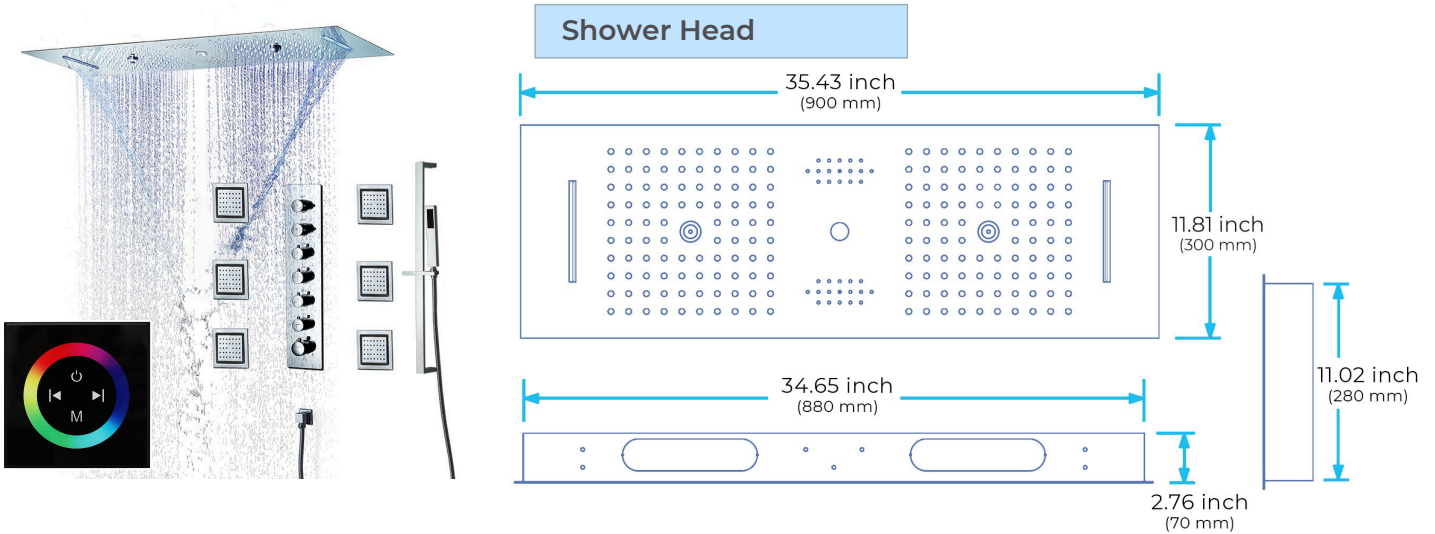

## CHROME THERMOSTATIC TOUCH PANEL CONTROLLED LED RECESSED CEILING MOUNT MUSICAL RAINFALL SHOWER SYSTEM WITH JETTED BODY SPRAYS AND HAND SHOWER SPECIFICATIONS

Shower Panel /Hose Material: 304 Stainless Steel  
 Shower Head Size: 900\*300 mm  
 Showerheads Install: Embedded Ceiling Mounted  
 Concealed Mixer Install: Wall-Mounted  
 LED Shower Head Functions: Rainfall, Waterfall, Mist, Water Column  
 Water Pressure: 0.3 MPA  
 Water Flow: 16L/min~28L/min  
 Shower Accessories Material: Brass  
 LED Light: Need to Connect Power  
 LED Light Color: 64 Color  
 Shower Hose Length: 1.5M  
 AC: 100-265V 50/60Hz  
 Music: Need Bluetooth

Product shown is only for installation display purpose

### Touch Panel Control

- Turn On/Off Control
- MANUAL MODE**  
Total 64 colors
- Auto mode setting
- AUTO MODE**  
Total 11 Auto mode
- Set the speed of color change, fast/slow

All dimensions and specifications are nominal and may vary. Use actual products for accuracy in critical situations.