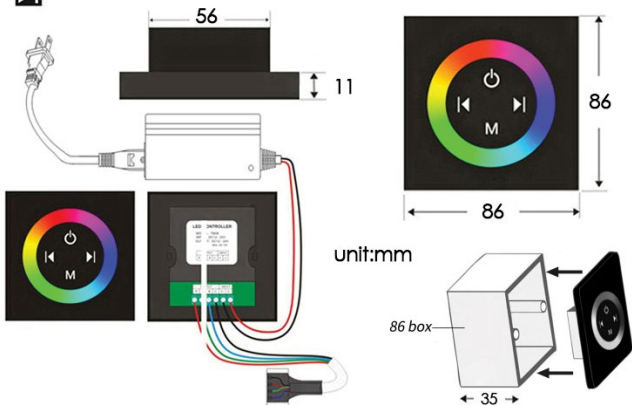

## CHROME THERMOSTATIC TOUCH PANEL CONTROLLED LED RECESSED CEILING MOUNT MUSICAL RAINFALL SHOWER SYSTEM WITH JETTED BODY SPRAYS AND HAND SHOWER SPECIFICATIONS

Shower Panel /Hose Material: 304 Stainless Steel  
 Shower Head Size: 900\*300 mm  
 Showerheads Install: Embedded Ceiling Mounted  
 Concealed Mixer Install: Wall-Mounted  
 LED Shower Head Functions: Rainfall, Waterfall, Mist, Water Column  
 Water Pressure: 0.3 MPA  
 Water Flow: 16L/min~28L/min  
 Shower Accessories Material: Brass  
 LED Light: Need to Connect Power  
 LED Light Color: 64 Color  
 Shower Hose Length: 1.5M  
 AC: 100-265V 50/60Hz  
 Music: Need Bluetooth

Product shown is only for installation display purpose

### Touch Panel Control

- Turn On/Off Control
- MANUAL MODE**  
Total 64 colors
- Auto mode setting
- AUTO MODE**  
Total 11 Auto mode
- Set the speed of color change, fast/slow

All dimensions and specifications are nominal and may vary. Use actual products for accuracy in critical situations.