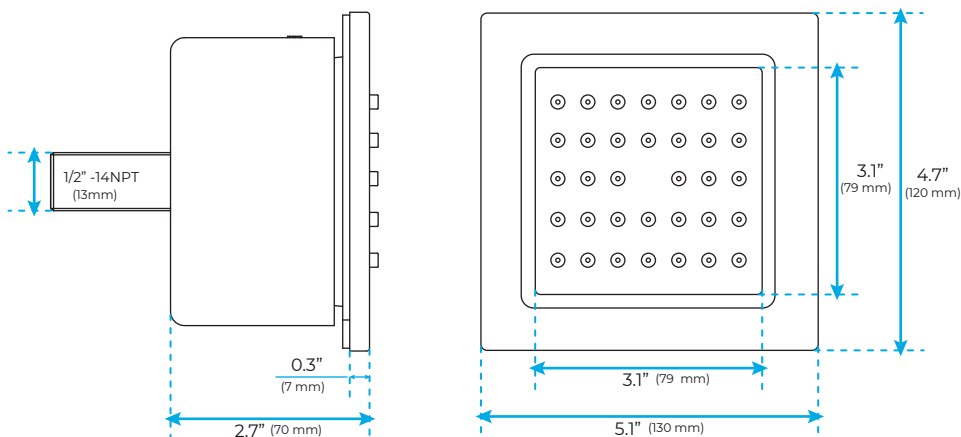

## THERMOSTATIC CHROME LED TOUCH PANEL CONTROLLED RECESSED CEILING MOUNT MUSICAL RAINFALL WATERFALL SHOWER SYSTEM WITH JETTED BODY SPRAYS AND HAND SHOWER SPECIFICATIONS

Shower Panel /Hose Material: 304 Stainless Steel  
 Shower Head Size: 900\*300 mm  
 Showerheads Install: Embedded Ceiling Mounted  
 Concealed Mixer Install: Wall-Mounted  
 LED Shower Head Functions: Rainfall, Waterfall, Mist, Water Column  
 Water Pressure: 0.3 MPA  
 Water Flow: 16L/min~28L/min  
 Shower Accessories Material: Brass  
 LED Light: Need to Connect Power  
 LED Light Color: 64 Color  
 Shower Hose Length: 1.5M  
 AC: 100-265V 50/60Hz  
 Music: Need Bluetooth

## Hand Shower

Flow Rate: 2.0 GPM / 7.6 LPM

### FEATURES

- Material: Brass
- Base Plate Height: 5-1/8"
- Base Plate Width: 5-1/8"
- Jet Surface Area: 3-1/8"
- Surface Depth: 1/4"
- Adjustment Angle: 5°
- Male NPT Connection: 1/2"
- Maximum Flow Rate: 2.5 GPM (9.5L/min) max @ 80 psi