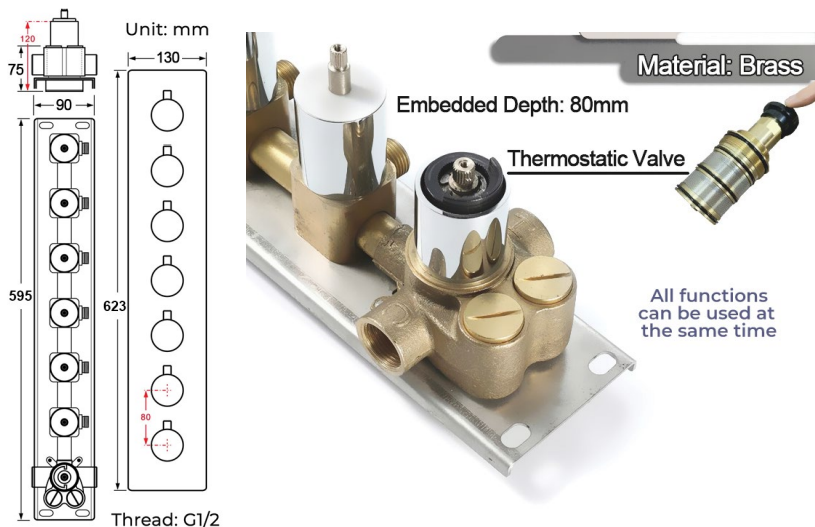

Shower Mixer

Product shown is only for installation display purpose