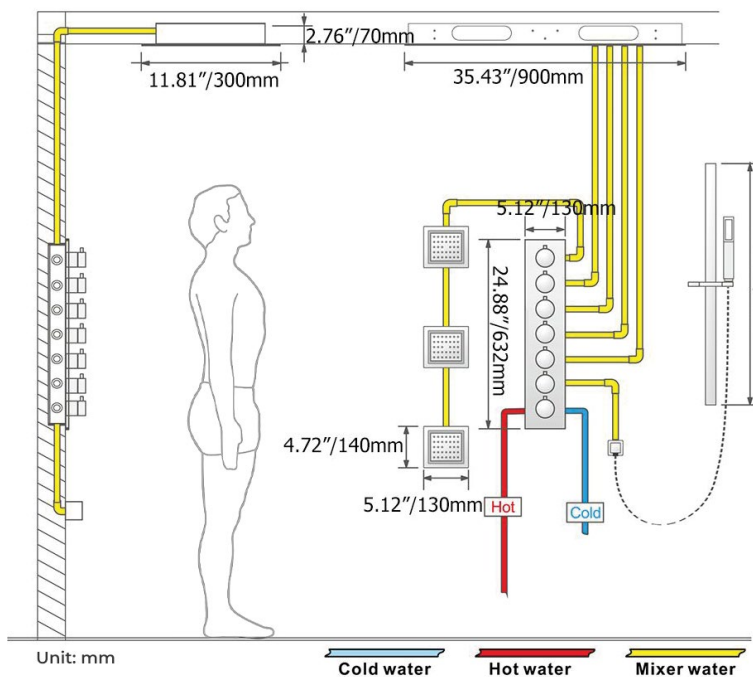

Shower Mixer Connections