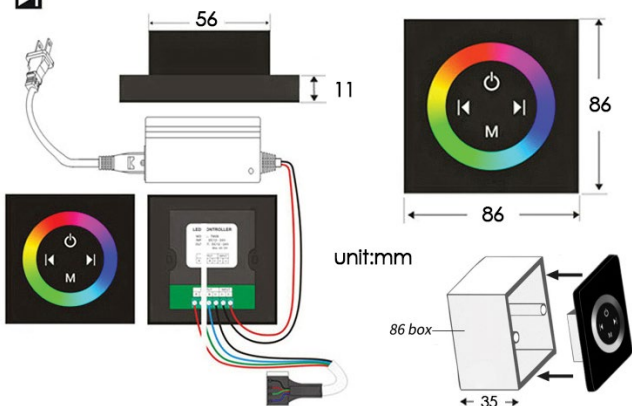

## THERMOSTATIC CHROME LED TOUCH PANEL CONTROLLED RECESSED CEILING MOUNT MUSICAL RAINFALL WATERFALL SHOWER SYSTEM WITH JETTED BODY SPRAYS AND HAND SHOWER SPECIFICATIONS

Shower Panel /Hose Material: 304 Stainless Steel  
 Shower Head Size: 900\*300 mm  
 Showerheads Install: Embedded Ceiling Mounted  
 Concealed Mixer Install: Wall-Mounted  
 LED Shower Head Functions: Rainfall, Waterfall, Mist, Water Column  
 Water Pressure: 0.3 MPA  
 Water Flow: 16L/min~28L/min  
 Shower Accessories Material: Brass  
 LED Light: Need to Connect Power  
 LED Light Color: 64 Color  
 Shower Hose Length: 1.5M  
 AC: 100-265V 50/60Hz  
 Music: Need Bluetooth

### Touch Panel Control

- Turn On/Off Control
- MANUAL MODE**  
Total 64 colors
- Auto mode setting
- AUTO MODE**  
Total 11 Auto mode
- Set the speed of color change, fast/slow

All dimensions and specifications are nominal and may vary. Use actual products for accuracy in critical situations.

### FEATURES

- Material: Brass
- Base Plate Height: 5-1/8"
- Base Plate Width: 5-1/8"
- Jet Surface Area: 3-1/8"
- Surface Depth: 1/4"
- Adjustment Angle: 5°
- Male NPT Connection: 1/2"
- Maximum Flow Rate: 2.5 GPM (9.5L/min) max @ 80 psi