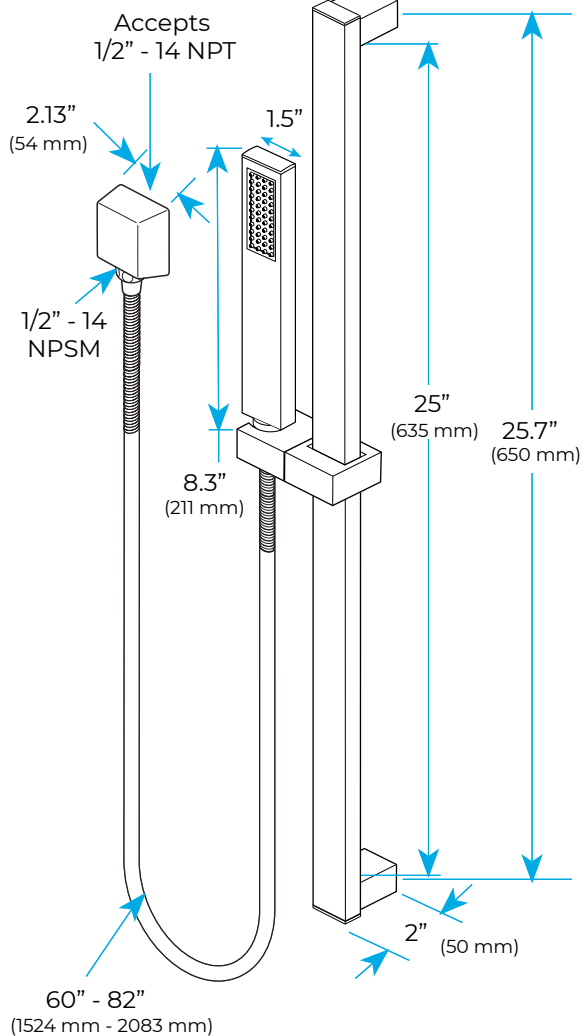

## THERMOSTATIC CHROME LED TOUCH PANEL CONTROLLED RECESSED CEILING MOUNT MUSICAL RAINFALL WATERFALL SHOWER SYSTEM WITH JETTED BODY SPRAYS AND HAND SHOWER SPECIFICATIONS

Shower Panel /Hose Material: 304 Stainless Steel  
 Shower Head Size: 900\*300 mm  
 Showerheads Install: Embedded Ceiling Mounted  
 Concealed Mixer Install: Wall-Mounted  
 LED Shower Head Functions: Rainfall, Waterfall, Mist, Water Column  
 Water Pressure: 0.3 MPA  
 Water Flow: 16L/min~28L/min  
 Shower Accessories Material: Brass  
 LED Light: Need to Connect Power  
 LED Light Color: 64 Color  
 Shower Hose Length: 1.5M  
 AC: 100-265V 50/60Hz  
 Music: Need Bluetooth

### Touch Panel Control

- Turn On/Off Control
- MANUAL MODE**  
Total 64 colors
- Auto mode setting
- AUTO MODE**  
Total 11 Auto mode
- Set the speed of color change, fast/slow

All dimensions and specifications are nominal and may vary. Use actual products for accuracy in critical situations.

## Hand Shower

Flow Rate: 2.0 GPM / 7.6 LPM

### FEATURES

- Material: Brass
- Base Plate Height: 5-1/8"
- Base Plate Width: 5-1/8"
- Jet Surface Area: 3-1/8"
- Surface Depth: 1/4"
- Adjustment Angle: 5°
- Male NPT Connection: 1/2"
- Maximum Flow Rate: 2.5 GPM (9.5L/min) max @ 80 psi