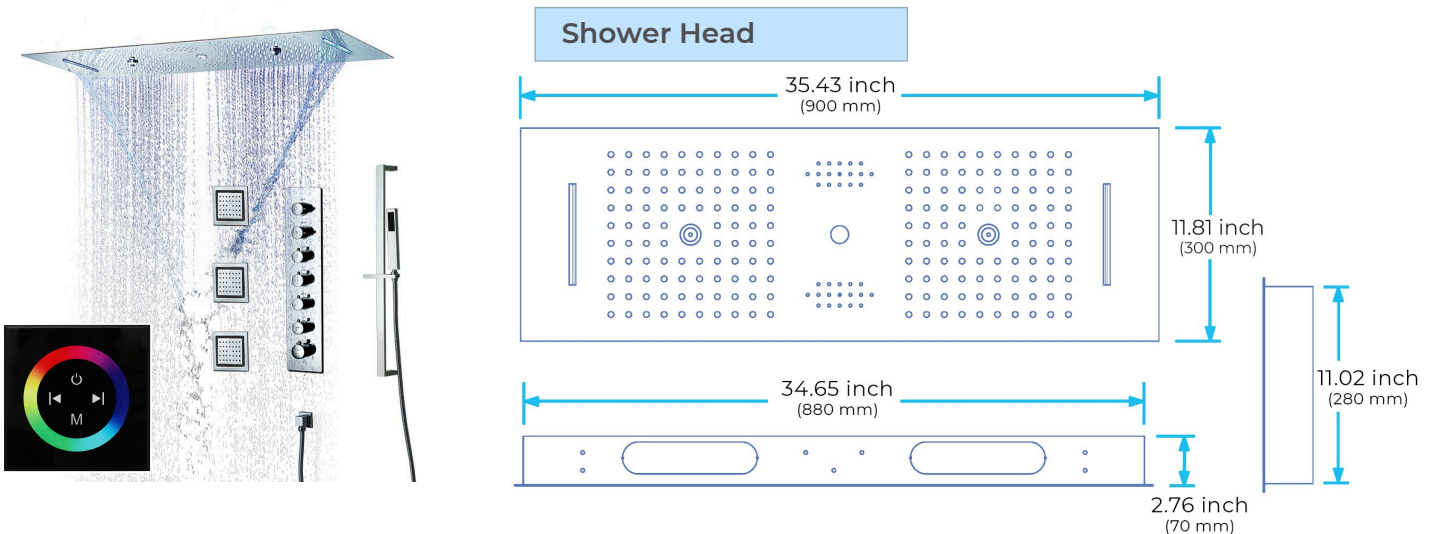

## THERMOSTATIC CHROME LED TOUCH PANEL CONTROLLED RECESSED CEILING MOUNT MUSICAL RAINFALL WATERFALL SHOWER SYSTEM WITH JETTED BODY SPRAYS AND HAND SHOWER SPECIFICATIONS

Shower Panel /Hose Material: 304 Stainless Steel  
 Shower Head Size: 900\*300 mm  
 Showerheads Install: Embedded Ceiling Mounted  
 Concealed Mixer Install: Wall-Mounted  
 LED Shower Head Functions: Rainfall, Waterfall, Mist, Water Column  
 Water Pressure: 0.3 MPA  
 Water Flow: 16L/min~28L/min  
 Shower Accessories Material: Brass  
 LED Light: Need to Connect Power  
 LED Light Color: 64 Color  
 Shower Hose Length: 1.5M  
 AC: 100-265V 50/60Hz  
 Music: Need Bluetooth

### Touch Panel Control

- Turn On/Off Control
- MANUAL MODE**  
Total 64 colors
- Auto mode setting
- AUTO MODE**  
Total 11 Auto mode
- Set the speed of color change, fast/slow

All dimensions and specifications are nominal and may vary. Use actual products for accuracy in critical situations.

## Hand Shower

Flow Rate: 2.0 GPM / 7.6 LPM

### FEATURES

- Material: Brass
- Base Plate Height: 5-1/8"
- Base Plate Width: 5-1/8"
- Jet Surface Area: 3-1/8"
- Surface Depth: 1/4"
- Adjustment Angle: 5°
- Male NPT Connection: 1/2"
- Maximum Flow Rate: 2.5 GPM (9.5L/min) max @ 80 psi