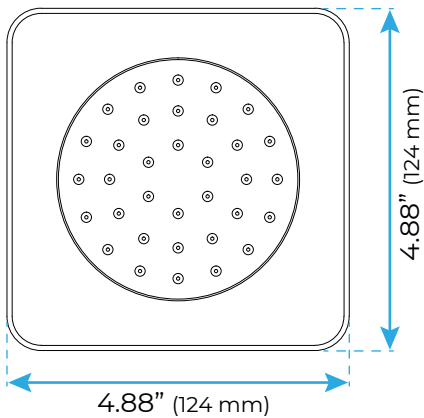

Shower Mixer

The thermostatic shower mixer is equipped with two stop valves on the inlet side. When you need to repair and maintenance the shower mixer and fittings on each shower mixer, you only need turn the thermostat clockwise two stop valves, you can turn off the water.

Body Jet

Hand Shower

Flow Rate: 2.0 GPM / 7.6 LPM

Shower Mixer Connections