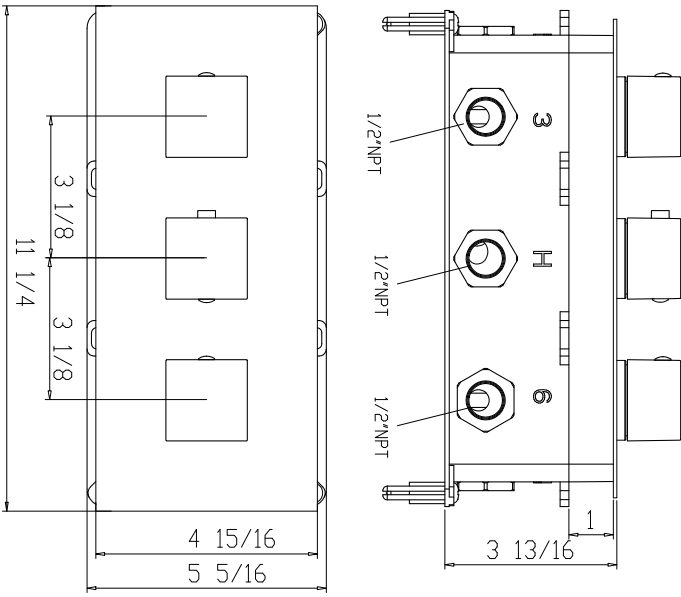

Shower Head

- Shower Panel /Hose Material: 304 Stainless Steel
- Showerheads Install: Embedded Ceiling Mounted
- Concealed Mixer Install: Wall-Mounted
- Shower Head Functions: Rainfall, Waterfall, Bubble, Mist
- Water Flow:
 Mist: 9L/M; Rain: 15L/M; Waterfall: 15L/M; Bubble: 15L/M
- Shower Accessories Material: Brass
- LED Light: Need to Connect Power
- Shower Hose Length: 1.5M
- AC: 90-265V 50/60Hz

All dimensions and specifications are nominal and may vary. Use actual products for accuracy in critical situations.

Shower Mixer

The thermostatic shower mixer is equipped with two stop valves on the inlet side. When you need to repair and maintenance the shower mixer and fittings on each shower mixer, you only need turn the thermostat clockwise two stop valves, you can turn off the water.

Body Jet

Hand Shower

Flow Rate: 2.0 GPM / 7.6 LPM

Shower Mixer Connections