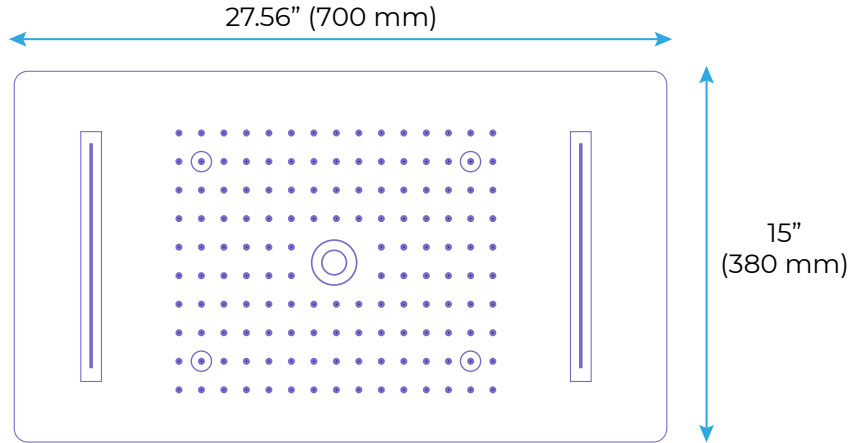

Shower Head

- Shower Panel /Hose Material: 304 Stainless Steel
- Showerheads Install: Embedded Ceiling Mounted
- Concealed Mixer Install: Wall-Mounted
- Shower Head Functions: Rainfall, Waterfall, Bubble, Mist
- Water Flow:
 Mist: 9L/M; Rain: 15L/M; Waterfall: 15L/M; Bubble: 15L/M
- Shower Accessories Material: Brass
- LED Light: Need to Connect Power
- Shower Hose Length: 1.5M
- AC: 90-265V 50/60Hz

All dimensions and specifications are nominal and may vary. Use actual products for accuracy in critical situations.

Shower Mixer

The thermostatic shower mixer is equipped with two stop valves on the inlet side. When you need to repair and maintenance the shower mixer and fittings on each shower mixer, you only need turn the thermostat clockwise two stop valves, you can turn off the water.

Body Jet

Hand Shower

Flow Rate: 2.0 GPM / 7.6 LPM

Shower Mixer Connections