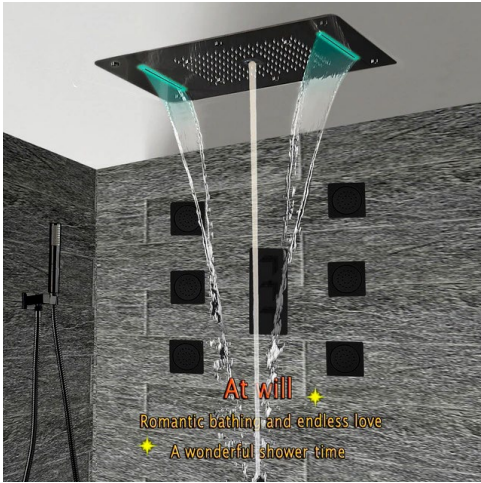

MATTE BLACK THERMOSTATIC LUXURY RECESSED CEILING MOUNT LED RAINFALL SHOWER SYSTEM WITH HANDHELD SHOWER AND JETTED BODY SPRAYS SPECIFICATIONS

At will
 Romantic bathing and endless love
 A wonderful shower time

Shower Head

- Shower Panel /Hose Material: 304 Stainless Steel
- Showerheads Install: Embedded Ceiling Mounted
- Concealed Mixer Install: Wall-Mounted
- Shower Head Functions: Rainfall, Waterfall, Bubble, Mist
- Water Flow:
 Mist: 9L/M; Rain: 15L/M; Waterfall: 15L/M; Bubble: 15L/M
- Shower Accessories Material: Brass
- LED Light: Need to Connect Power
- Shower Hose Length: 1.5M
- AC: 90-265V 50/60Hz

All dimensions and specifications are nominal and may vary. Use actual products for accuracy in critical situations.

Shower Mixer

The thermostatic shower mixer is equipped with two stop valves on the inlet side. When you need to repair and maintenance the shower mixer and fittings on each shower mixer, you only need turn the thermostat clockwise two stop valves, you can turn off the water.

Body Jet

Hand Shower

Flow Rate: 2.0 GPM / 7.6 LPM

Shower Mixer Connections