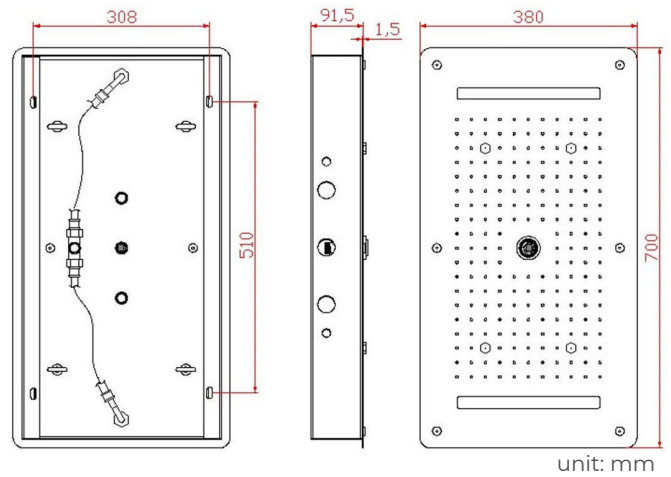

Shower Head

- Shower Panel /Hose Material: 304 Stainless Steel
- Showerheads Install: Embedded Ceiling Mounted
- Concealed Mixer Install: Wall-Mounted
- Shower Head Functions: Rainfall, Waterfall, Bubble, Mist
- Water Flow:
 Mist: 9L/M; Rain: 15L/M; Waterfall: 15L/M; Bubble: 15L/M
- Shower Accessories Material: Brass
- LED Light: Need to Connect Power
- Shower Hose Length: 1.5M
- AC: 90-265V 50/60Hz

All dimensions and specifications are nominal and may vary. Use actual products for accuracy in critical situations.

Shower Mixer

The thermostatic shower mixer is equipped with two stop valves on the inlet side. When you need to repair and maintenance the shower mixer and fittings on each shower mixer, you only need turn the thermostat clockwise two stop valves, you can turn off the water.

Body Jet

Hand Shower

Flow Rate: 2.0 GPM / 7.6 LPM

Shower Mixer Connections