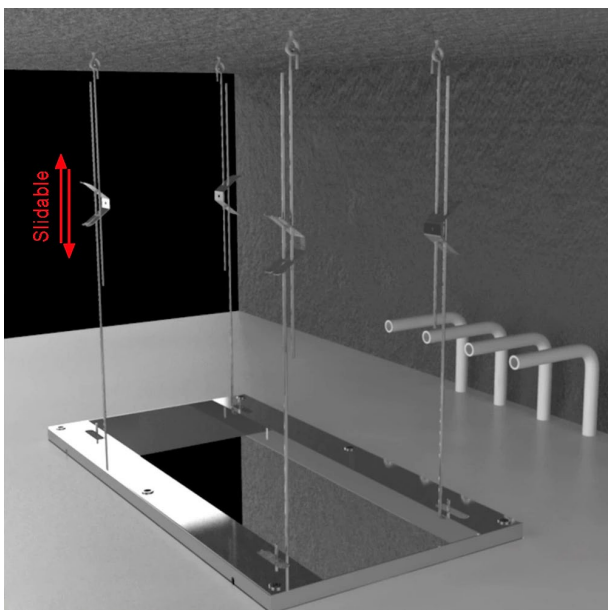

MATTE BLACK THERMOSTATIC LUXURY RECESSED CEILING MOUNT LED RAINFALL SHOWER SYSTEM WITH HANDHELD SHOWER AND JETTED BODY SPRAYS SPECIFICATIONS

At will
 Romantic bathing and endless love
 A wonderful shower time

Shower Head

- Shower Panel /Hose Material: 304 Stainless Steel
- Showerheads Install: Embedded Ceiling Mounted
- Concealed Mixer Install: Wall-Mounted
- Shower Head Functions: Rainfall, Waterfall, Bubble, Mist
- Water Flow:
 Mist: 9L/M; Rain: 15L/M; Waterfall: 15L/M; Bubble: 15L/M
- Shower Accessories Material: Brass
- LED Light: Need to Connect Power
- Shower Hose Length: 1.5M
- AC: 90-265V 50/60Hz

All dimensions and specifications are nominal and may vary. Use actual products for accuracy in critical situations.

Shower Mixer

The thermostatic shower mixer is equipped with two stop valves on the inlet side. When you need to repair and maintenance the shower mixer and fittings on each shower mixer, you only need turn the thermostat clockwise two stop valves, you can turn off the water.

Body Jet

Hand Shower

Flow Rate: 2.0 GPM / 7.6 LPM

Shower Mixer Connections