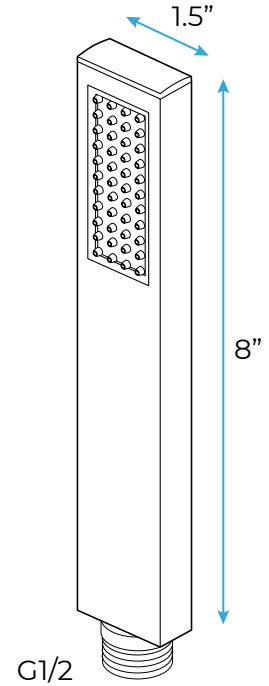

Shower Head

- Shower Panel /Hose Material: 304 Stainless Steel
- Showerheads Install: Embedded Ceiling Mounted
- Concealed Mixer Install: Wall-Mounted
- Shower Head Functions: Rainfall, Waterfall, Bubble, Mist
- Water Flow:
 Mist: 9L/M; Rain: 15L/M; Waterfall: 15L/M; Bubble: 15L/M
- Shower Accessories Material: Brass
- LED Light: Need to Connect Power
- Shower Hose Length: 1.5M
- AC: 90-265V 50/60Hz

All dimensions and specifications are nominal and may vary. Use actual products for accuracy in critical situations.

Shower Mixer

The thermostatic shower mixer is equipped with two stop valves on the inlet side. When you need to repair and maintenance the shower mixer and fittings on each shower mixer, you only need turn the thermostat clockwise two stop valves, you can turn off the water.

Body Jet

Hand Shower

Flow Rate: 2.0 GPM / 7.6 LPM

Shower Mixer Connections