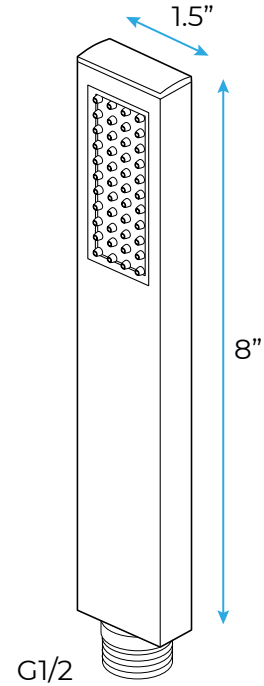

BRUSHED GOLD STYLISH THERMOSTATIC RECESSED CEILING MOUNT LED WATERFALL MIST RAINFALL SHOWER SYSTEM WITH HANDHELD SHOWER AND JETTED BODY SPRAYS SPECIFICATIONS

Shower Head

Shower Head Functions: Rainfall, Waterfall, Bubble, Mist

Shower Panel /Hose Material: 304 Stainless Steel

Showerheads Install: Embedded Ceiling Mounted

Concealed Mixer Install: Wall-Mounted

Water Flow:

Mist: 9L/M; Rain: 15L/M; Waterfall: 15L/M; Bubble: 15L/M

Shower Accessories Material: Brass

LED Light: Need to Connect Power

Shower Hose Length: 1.5M

AC: 90-265V 50/60Hz

All dimensions and specifications are nominal and may vary. Use actual products for accuracy in critical situations.

Shower Mixer

Hand Shower

Flow Rate: 2.0 GPM / 7.6 LPM

Shower Mixer Connections

Thread Interface Size: G 1/2 Inch
 Installation Type: Wall Mounted
 Material: Brass
 Flow Rate: 1.5 GPM / 5.7 LPM (each Bodyspray)

Body Jet