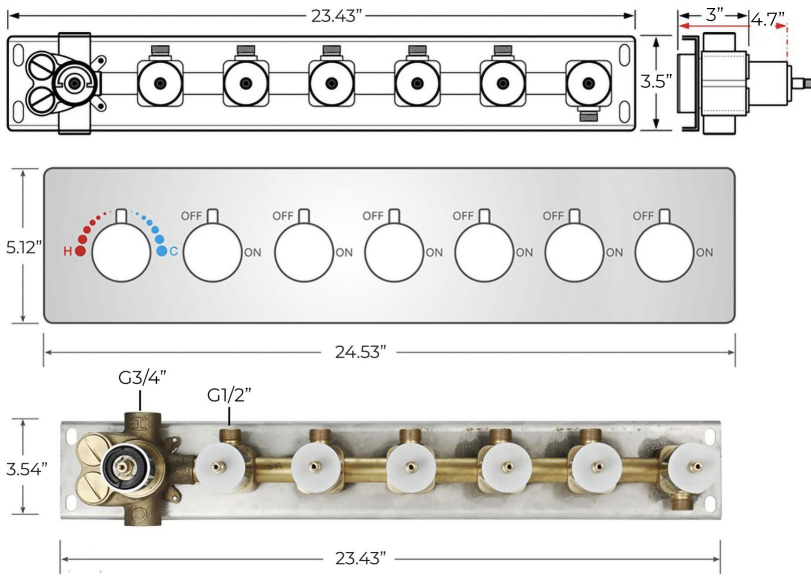

BRUSHED GOLD STYLISH THERMOSTATIC RECESSED CEILING MOUNT LED WATERFALL MIST RAINFALL SHOWER SYSTEM WITH HANDHELD SHOWER AND JETTED BODY SPRAYS SPECIFICATIONS

Shower Head

Shower Head Functions: Rainfall, Waterfall, Bubble, Mist

Shower Panel /Hose Material: 304 Stainless Steel

Showerheads Install: Embedded Ceiling Mounted

Concealed Mixer Install: Wall-Mounted

Water Flow:

Mist: 9L/M; Rain: 15L/M; Waterfall: 15L/M; Bubble: 15L/M

Shower Accessories Material: Brass

LED Light: Need to Connect Power

Shower Hose Length: 1.5M

AC: 90-265V 50/60Hz

All dimensions and specifications are nominal and may vary. Use actual products for accuracy in critical situations.

Shower Mixer

Hand Shower

Flow Rate: 2.0 GPM / 7.6 LPM

Shower Mixer Connections

Thread Interface Size: G 1/2 Inch
 Installation Type: Wall Mounted
 Material: Brass
 Flow Rate: 1.5 GPM / 5.7 LPM (each Bodyspray)

Body Jet