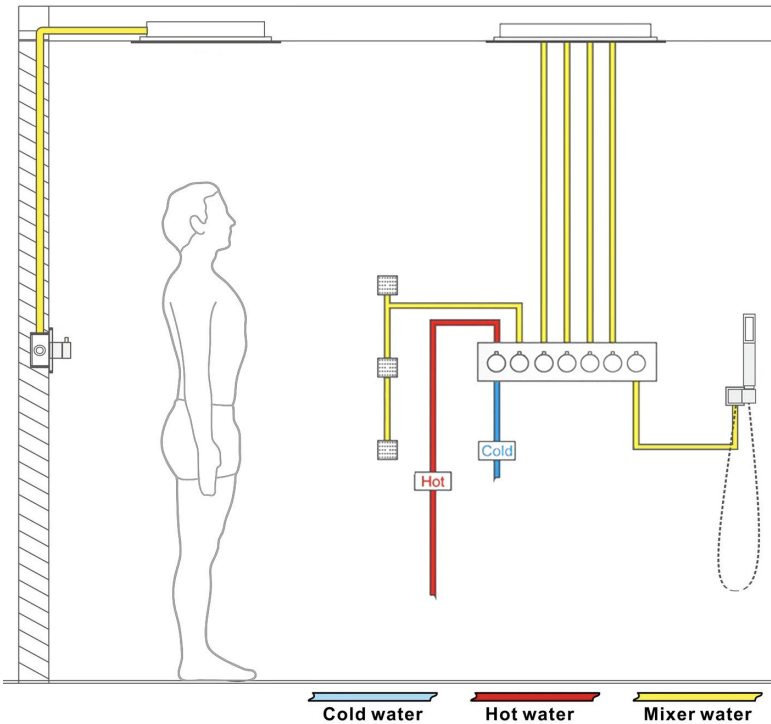

BRUSHED GOLD STYLISH THERMOSTATIC RECESSED CEILING MOUNT LED WATERFALL MIST RAINFALL SHOWER SYSTEM WITH HANDHELD SHOWER AND JETTED BODY SPRAYS SPECIFICATIONS

Shower Head

Shower Head Functions: Rainfall, Waterfall, Bubble, Mist

Shower Panel /Hose Material: 304 Stainless Steel

Showerheads Install: Embedded Ceiling Mounted

Concealed Mixer Install: Wall-Mounted

Water Flow:

Mist: 9L/M; Rain: 15L/M; Waterfall: 15L/M; Bubble: 15L/M

Shower Accessories Material: Brass

LED Light: Need to Connect Power

Shower Hose Length: 1.5M

AC: 90-265V 50/60Hz

All dimensions and specifications are nominal and may vary. Use actual products for accuracy in critical situations.

Shower Mixer

Hand Shower

Flow Rate: 2.0 GPM / 7.6 LPM

Shower Mixer Connections

Thread Interface Size: G 1/2 Inch
 Installation Type: Wall Mounted
 Material: Brass
 Flow Rate: 1.5 GPM / 5.7 LPM (each Bodyspray)

Body Jet