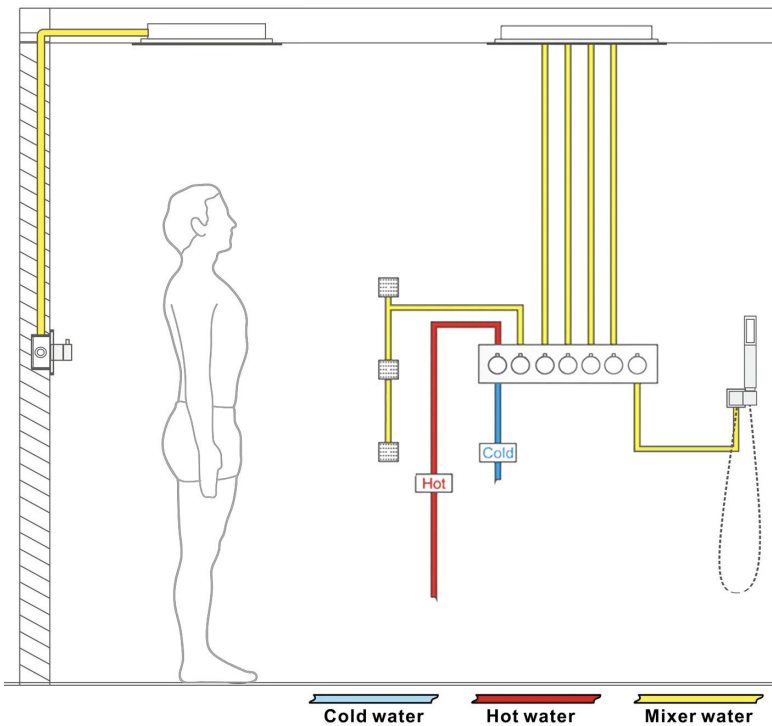

MATTE BLACK THERMOSTATIC LED WATERFALL RAINFALL MIST WATER COLUMN SHOWER SYSTEM WITH HANDHELD SHOWER AND JETTED BODY SPRAYS SPECIFICATIONS

Shower Head

Shower Head Functions: Rainfall, Waterfall, Bubble, Mist

Shower Panel /Hose Material: 304 Stainless Steel

Showerheads Install: Embedded Ceiling Mounted

Concealed Mixer Install: Wall-Mounted

Water Flow:

Mist: 9L/M; Rain: 15L/M; Waterfall: 15L/M; Bubble: 15L/M

Shower Accessories Material: Brass

LED Light: Need to Connect Power

Shower Hose Length: 1.5M

AC: 90-265V 50/60Hz

All dimensions and specifications are nominal and may vary. Use actual products for accuracy in critical situations.

Shower Mixer

Hand Shower

Flow Rate: 2.0 GPM / 7.6 LPM

Shower Mixer Connections

Thread Interface Size: G 1/2 Inch
 Installation Type: Wall Mounted
 Material: Brass
 Flow Rate: 1.5 GPM / 5.7 LPM (each Bodyspray)

Body Jet