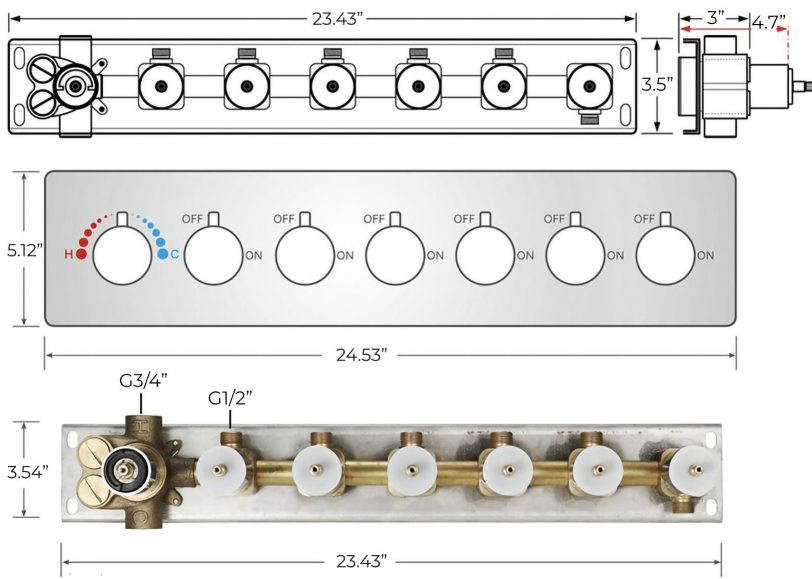

MATTE BLACK THERMOSTATIC LED WATERFALL RAINFALL MIST WATER COLUMN SHOWER SYSTEM WITH HANDHELD SHOWER AND JETTED BODY SPRAYS SPECIFICATIONS

Shower Head

Shower Head Functions: Rainfall, Waterfall, Bubble, Mist

Shower Panel /Hose Material: 304 Stainless Steel

Showerheads Install: Embedded Ceiling Mounted

Concealed Mixer Install: Wall-Mounted

Water Flow:

Mist: 9L/M; Rain: 15L/M; Waterfall: 15L/M; Bubble: 15L/M

Shower Accessories Material: Brass

LED Light: Need to Connect Power

Shower Hose Length: 1.5M

AC: 90-265V 50/60Hz

All dimensions and specifications are nominal and may vary. Use actual products for accuracy in critical situations.

Shower Mixer

Hand Shower

Flow Rate: 2.0 GPM / 7.6 LPM

Shower Mixer Connections

Thread Interface Size: G 1/2 Inch
 Installation Type: Wall Mounted
 Material: Brass
 Flow Rate: 1.5 GPM / 5.7 LPM (each Bodyspray)

Body Jet