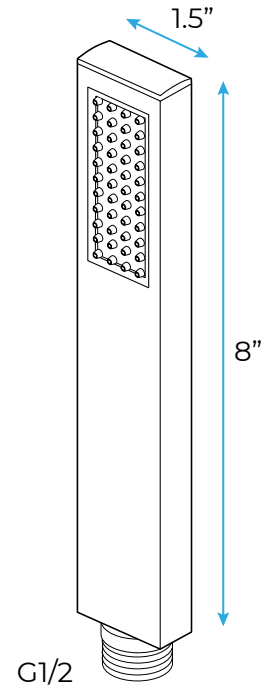

Shower Panel /Hose Material: 304 Stainless Steel

Showerheads Install: Embedded Ceiling Mounted

Concealed Mixer Install: Wall-Mounted

Water Flow:

Mist: 9L/M; Rain: 15L/M; Waterfall: 15L/M; Bubble: 15L/M

Shower Accessories Material: Brass

LED Light: Need to Connect Power

Shower Hose Length: 1.5M

AC: 90-265V 50/60Hz

All dimensions and specifications are nominal and may vary. Use actual products for accuracy in critical situations.

Shower Mixer

Hand Shower

Flow Rate: 2.0 GPM / 7.6 LPM

Shower Mixer Connections

Thread Interface Size: G 1/2 Inch
 Installation Type: Wall Mounted
 Material: Brass
 Flow Rate: 1.5 GPM / 5.7 LPM (each Bodyspray)

Body Jet