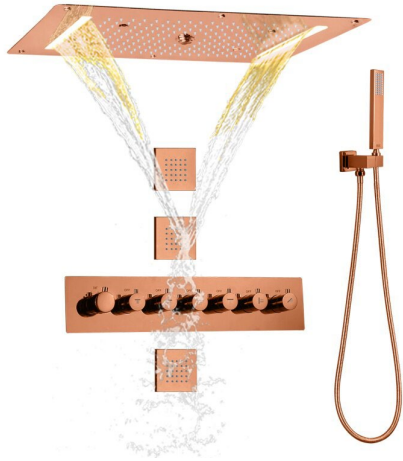

ROSE GOLD SOPHISTICATED THERMOSTATIC RECESSED CEILING MOUNT LED WATERFALL RAINFALL SHOWER SYSTEM WITH HAND SHOWER AND JETTED BODY SPRAYS SPECIFICATIONS

Shower Head

Shower Head Functions: Rainfall, Waterfall, Bubble, Mist

Shower Panel /Hose Material: 304 Stainless Steel

Showerheads Install: Embedded Ceiling Mounted

Concealed Mixer Install: Wall-Mounted

Water Flow:

Mist: 9L/M; Rain: 15L/M; Waterfall: 15L/M; Bubble: 15L/M

Shower Accessories Material: Brass

LED Light: Need to Connect Power

Shower Hose Length: 1.5M

AC: 90-265V 50/60Hz

All dimensions and specifications are nominal and may vary. Use actual products for accuracy in critical situations.

Shower Mixer

Hand Shower

Flow Rate: 2.0 GPM / 7.6 LPM

Shower Mixer Connections

Thread Interface Size: G 1/2 Inch
 Installation Type: Wall Mounted
 Material: Brass
 Flow Rate: 1.5 GPM / 5.7 LPM (each Bodyspray)

Body Jet