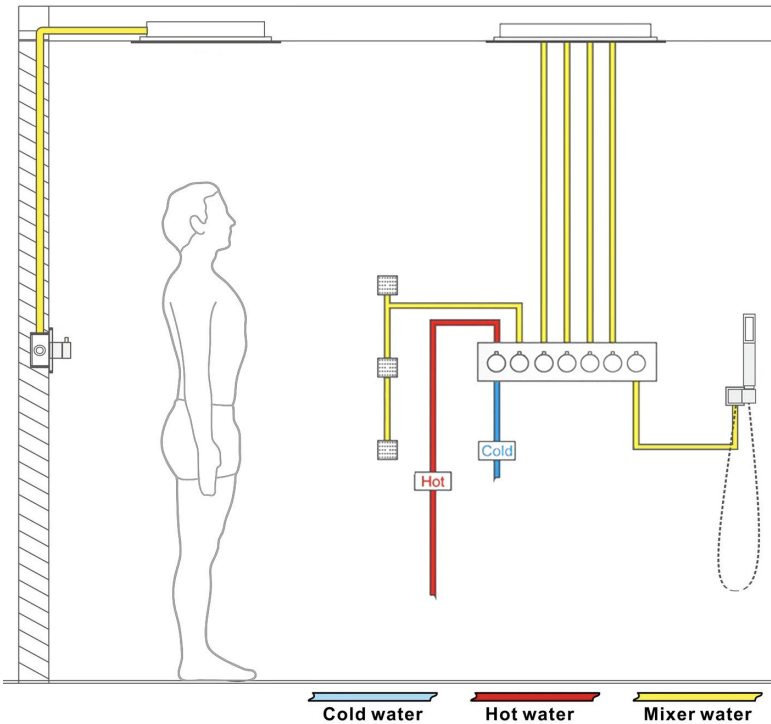

ROSE GOLD SOPHISTICATED THERMOSTATIC RECESSED CEILING MOUNT LED WATERFALL RAINFALL SHOWER SYSTEM WITH HAND SHOWER AND JETTED BODY SPRAYS SPECIFICATIONS

Shower Head

Shower Head Functions: Rainfall, Waterfall, Bubble, Mist

Shower Panel /Hose Material: 304 Stainless Steel

Showerheads Install: Embedded Ceiling Mounted

Concealed Mixer Install: Wall-Mounted

Water Flow:

Mist: 9L/M; Rain: 15L/M; Waterfall: 15L/M; Bubble: 15L/M

Shower Accessories Material: Brass

LED Light: Need to Connect Power

Shower Hose Length: 1.5M

AC: 90-265V 50/60Hz

All dimensions and specifications are nominal and may vary. Use actual products for accuracy in critical situations.

Shower Mixer

Hand Shower

Flow Rate: 2.0 GPM / 7.6 LPM

Shower Mixer Connections

Thread Interface Size: G 1/2 Inch
 Installation Type: Wall Mounted
 Material: Brass
 Flow Rate: 1.5 GPM / 5.7 LPM (each Bodyspray)

Body Jet