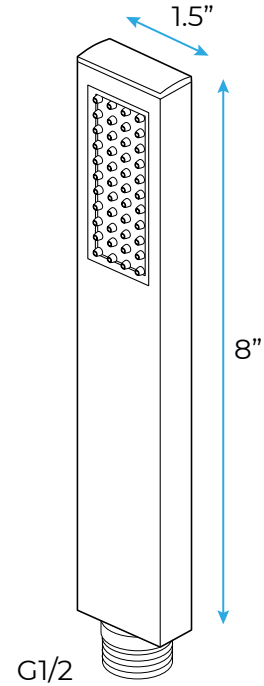

ROSE GOLD SOPHISTICATED THERMOSTATIC RECESSED CEILING MOUNT LED WATERFALL RAINFALL SHOWER SYSTEM WITH HAND SHOWER AND JETTED BODY SPRAYS SPECIFICATIONS

Shower Head

Shower Head Functions: Rainfall, Waterfall, Bubble, Mist

Shower Panel /Hose Material: 304 Stainless Steel

Showerheads Install: Embedded Ceiling Mounted

Concealed Mixer Install: Wall-Mounted

Water Flow:

Mist: 9L/M; Rain: 15L/M; Waterfall: 15L/M; Bubble: 15L/M

Shower Accessories Material: Brass

LED Light: Need to Connect Power

Shower Hose Length: 1.5M

AC: 90-265V 50/60Hz

All dimensions and specifications are nominal and may vary. Use actual products for accuracy in critical situations.

Shower Mixer

Hand Shower

Flow Rate: 2.0 GPM / 7.6 LPM

Shower Mixer Connections

Thread Interface Size: G 1/2 Inch
 Installation Type: Wall Mounted
 Material: Brass
 Flow Rate: 1.5 GPM / 5.7 LPM (each Bodyspray)

Body Jet