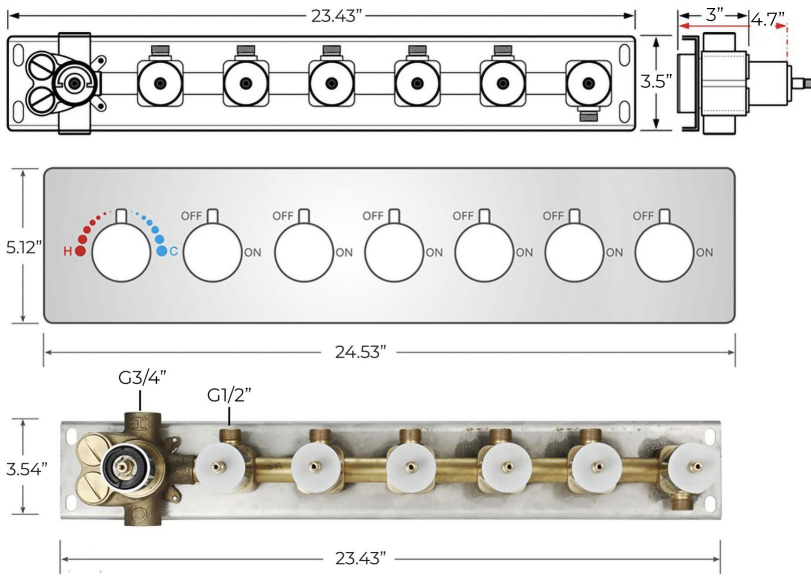

ROSE GOLD SOPHISTICATED THERMOSTATIC RECESSED CEILING MOUNT LED WATERFALL RAINFALL SHOWER SYSTEM WITH HAND SHOWER AND JETTED BODY SPRAYS SPECIFICATIONS

Shower Head

Shower Head Functions: Rainfall, Waterfall, Bubble, Mist

Shower Panel /Hose Material: 304 Stainless Steel

Showerheads Install: Embedded Ceiling Mounted

Concealed Mixer Install: Wall-Mounted

Water Flow:

Mist: 9L/M; Rain: 15L/M; Waterfall: 15L/M; Bubble: 15L/M

Shower Accessories Material: Brass

LED Light: Need to Connect Power

Shower Hose Length: 1.5M

AC: 90-265V 50/60Hz

All dimensions and specifications are nominal and may vary. Use actual products for accuracy in critical situations.

Shower Mixer

Hand Shower

Flow Rate: 2.0 GPM / 7.6 LPM

Shower Mixer Connections

Thread Interface Size: G 1/2 Inch
 Installation Type: Wall Mounted
 Material: Brass
 Flow Rate: 1.5 GPM / 5.7 LPM (each Bodyspray)

Body Jet