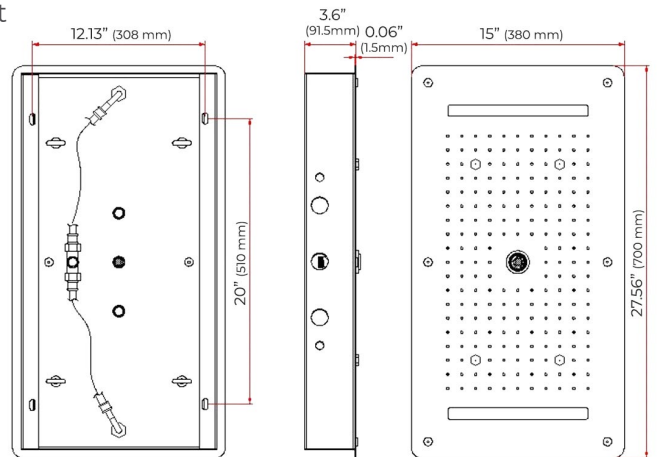

ROSE GOLD SOPHISTICATED THERMOSTATIC RECESSED CEILING MOUNT LED WATERFALL RAINFALL SHOWER SYSTEM WITH HAND SHOWER AND JETTED BODY SPRAYS SPECIFICATIONS

Shower Head

Shower Head Functions: Rainfall, Waterfall, Bubble, Mist

Shower Panel /Hose Material: 304 Stainless Steel

Showerheads Install: Embedded Ceiling Mounted

Concealed Mixer Install: Wall-Mounted

Water Flow:

Mist: 9L/M; Rain: 15L/M; Waterfall: 15L/M; Bubble: 15L/M

Shower Accessories Material: Brass

LED Light: Need to Connect Power

Shower Hose Length: 1.5M

AC: 90-265V 50/60Hz

All dimensions and specifications are nominal and may vary. Use actual products for accuracy in critical situations.

Shower Mixer

Hand Shower

Flow Rate: 2.0 GPM / 7.6 LPM

Shower Mixer Connections

Thread Interface Size: G 1/2 Inch
 Installation Type: Wall Mounted
 Material: Brass
 Flow Rate: 1.5 GPM / 5.7 LPM (each Bodyspray)

Body Jet