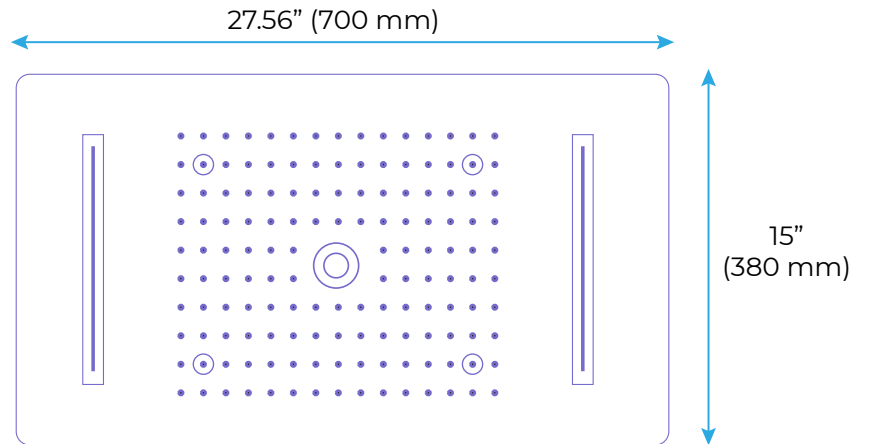

ROSE GOLD SOPHISTICATED THERMOSTATIC RECESSED CEILING MOUNT LED WATERFALL RAINFALL SHOWER SYSTEM WITH HAND SHOWER AND JETTED BODY SPRAYS SPECIFICATIONS

Shower Head

Shower Head Functions: Rainfall, Waterfall, Bubble, Mist

Shower Panel /Hose Material: 304 Stainless Steel

Showerheads Install: Embedded Ceiling Mounted

Concealed Mixer Install: Wall-Mounted

Water Flow:

Mist: 9L/M; Rain: 15L/M; Waterfall: 15L/M; Bubble: 15L/M

Shower Accessories Material: Brass

LED Light: Need to Connect Power

Shower Hose Length: 1.5M

AC: 90-265V 50/60Hz

All dimensions and specifications are nominal and may vary. Use actual products for accuracy in critical situations.

Shower Mixer

Hand Shower

Flow Rate: 2.0 GPM / 7.6 LPM

Shower Mixer Connections

Thread Interface Size: G 1/2 Inch
 Installation Type: Wall Mounted
 Material: Brass
 Flow Rate: 1.5 GPM / 5.7 LPM (each Bodyspray)

Body Jet