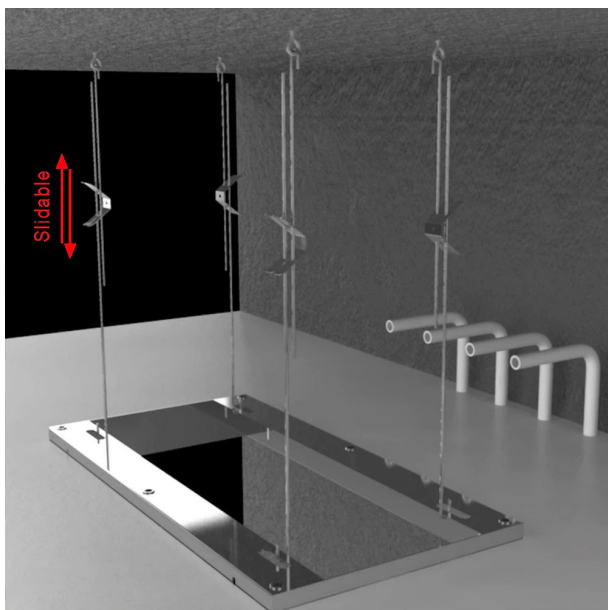

ROSE GOLD SOPHISTICATED THERMOSTATIC RECESSED CEILING MOUNT LED WATERFALL RAINFALL SHOWER SYSTEM WITH HAND SHOWER AND JETTED BODY SPRAYS SPECIFICATIONS

Shower Head

Shower Head Functions: Rainfall, Waterfall, Bubble, Mist

Shower Panel /Hose Material: 304 Stainless Steel

Showerheads Install: Embedded Ceiling Mounted

Concealed Mixer Install: Wall-Mounted

Water Flow:

Mist: 9L/M; Rain: 15L/M; Waterfall: 15L/M; Bubble: 15L/M

Shower Accessories Material: Brass

LED Light: Need to Connect Power

Shower Hose Length: 1.5M

AC: 90-265V 50/60Hz

All dimensions and specifications are nominal and may vary. Use actual products for accuracy in critical situations.

Shower Mixer

Hand Shower

Flow Rate: 2.0 GPM / 7.6 LPM

Shower Mixer Connections

Thread Interface Size: G 1/2 Inch
 Installation Type: Wall Mounted
 Material: Brass
 Flow Rate: 1.5 GPM / 5.7 LPM (each Bodyspray)

Body Jet