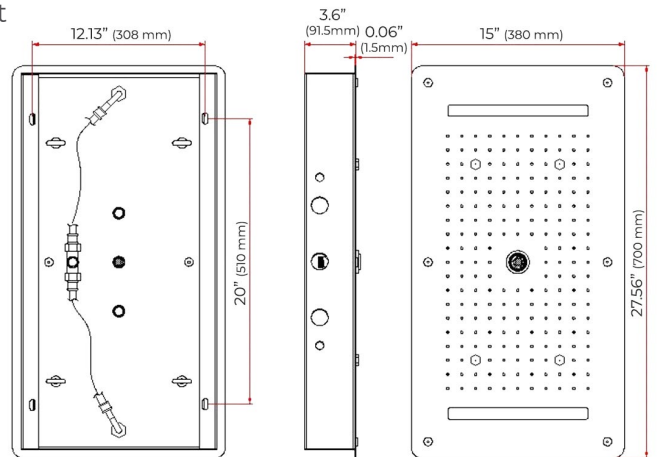

# GOLD THERMOSTATIC RECESSED CEILING MOUNT LED WATERFALL RAINFALL SHOWER SYSTEM WITH HAND SHOWER AND JETTED BODY SPRAYS SPECIFICATIONS

Shower Head

Shower Head Functions: Rainfall, Waterfall, Bubble, Mist

Shower Panel /Hose Material: 304 Stainless Steel

Showerheads Install: Embedded Ceiling Mounted

Concealed Mixer Install: Wall-Mounted

Water Flow:

Mist: 9L/M; Rain: 15L/M; Waterfall: 15L/M; Bubble: 15L/M

Shower Accessories Material: Brass

LED Light: Need to Connect Power

Shower Hose Length: 1.5M

AC: 90-265V 50/60Hz

All dimensions and specifications are nominal and may vary. Use actual products for accuracy in critical situations.

## Shower Mixer Connections

Thread Interface Size: G 1/2 Inch  
 Installation Type: Wall Mounted  
 Material: Brass  
 Flow Rate: 1.5 GPM / 5.7 LPM (each Bodyspray)