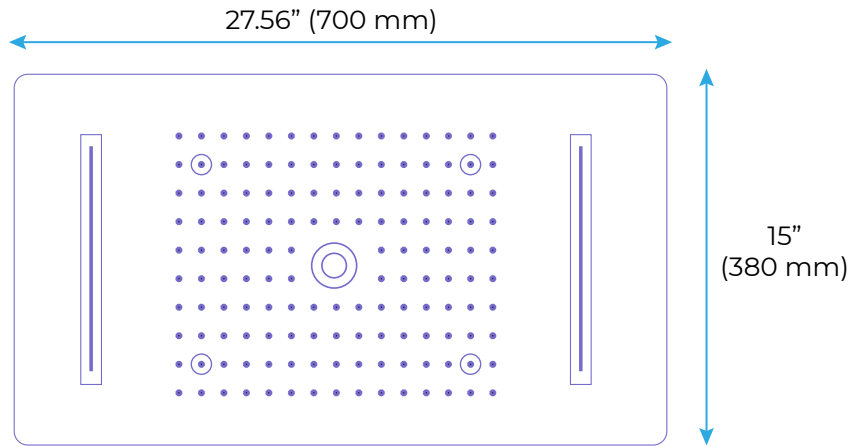

# GOLD THERMOSTATIC RECESSED CEILING MOUNT LED WATERFALL RAINFALL SHOWER SYSTEM WITH HAND SHOWER AND JETTED BODY SPRAYS SPECIFICATIONS

Shower Head

Shower Head Functions: Rainfall, Waterfall, Bubble, Mist

Shower Panel /Hose Material: 304 Stainless Steel

Showerheads Install: Embedded Ceiling Mounted

Concealed Mixer Install: Wall-Mounted

Water Flow:

Mist: 9L/M; Rain: 15L/M; Waterfall: 15L/M; Bubble: 15L/M

Shower Accessories Material: Brass

LED Light: Need to Connect Power

Shower Hose Length: 1.5M

AC: 90-265V 50/60Hz

All dimensions and specifications are nominal and may vary. Use actual products for accuracy in critical situations.

## Shower Mixer Connections

Thread Interface Size: G 1/2 Inch  
 Installation Type: Wall Mounted  
 Material: Brass  
 Flow Rate: 1.5 GPM / 5.7 LPM (each Bodyspray)