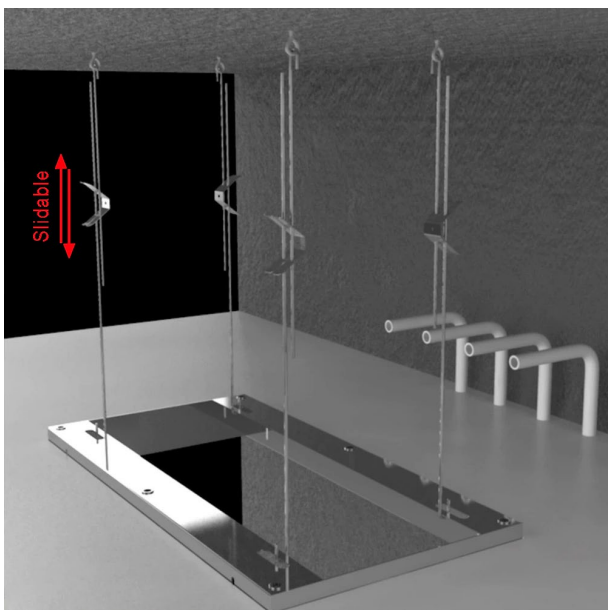

# GOLD THERMOSTATIC RECESSED CEILING MOUNT LED WATERFALL RAINFALL SHOWER SYSTEM WITH HAND SHOWER AND JETTED BODY SPRAYS SPECIFICATIONS

Shower Head

Shower Head Functions: Rainfall, Waterfall, Bubble, Mist

Shower Panel /Hose Material: 304 Stainless Steel

Showerheads Install: Embedded Ceiling Mounted

Concealed Mixer Install: Wall-Mounted

Water Flow:

Mist: 9L/M; Rain: 15L/M; Waterfall: 15L/M; Bubble: 15L/M

Shower Accessories Material: Brass

LED Light: Need to Connect Power

Shower Hose Length: 1.5M

AC: 90-265V 50/60Hz

All dimensions and specifications are nominal and may vary. Use actual products for accuracy in critical situations.

## Shower Mixer Connections

Thread Interface Size: G 1/2 Inch  
 Installation Type: Wall Mounted  
 Material: Brass  
 Flow Rate: 1.5 GPM / 5.7 LPM (each Bodyspray)