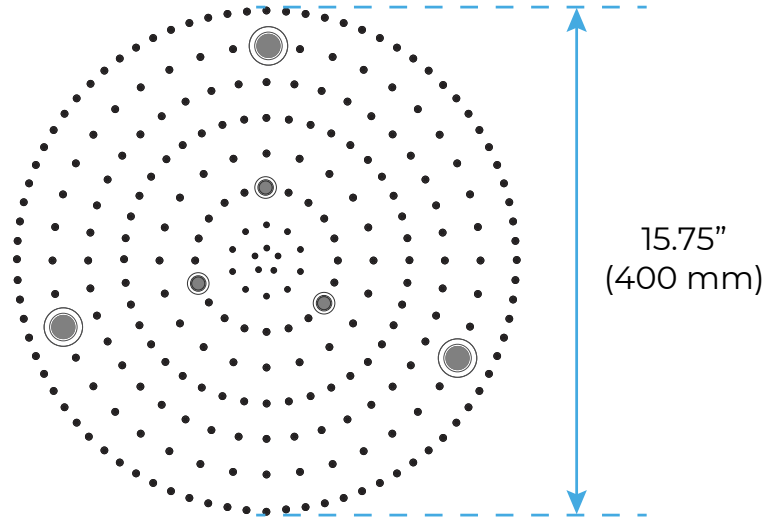

CHROME POLISHED LED THERMOSTATIC RECESSED CEILING MOUNT LED RAINFALL WATERFALL SHOWER SYSTEM WITH HANDHELD SHOWER AND JETTED BODY SPRAYS SPECIFICATIONS

Shower Head

Shower Head Functions: Rainfall, Mist
 Shower Panel /Hose Material: 304 Stainless Steel
 Concealed Mixer Install: Wall-Mounted
 Power: 100V~240V Alternating Current (AC)
 LED Colors: 7 Colors
 Recommended Water Pressure: 0.1~1.0 MPA

All dimensions and specifications are nominal and may vary. Use actual products for accuracy in critical situations.

Shower Mixer

Hand Shower

Flow Rate: 2.0 GPM / 7.6 LPM

Spout

Thread Interface Size: G 1/2 Inch
 Installation Type: Wall Mounted
 Material: Brass
 Flow Rate: 1.5 GPM / 5.7 LPM (each Bodyspray)

Body Jet