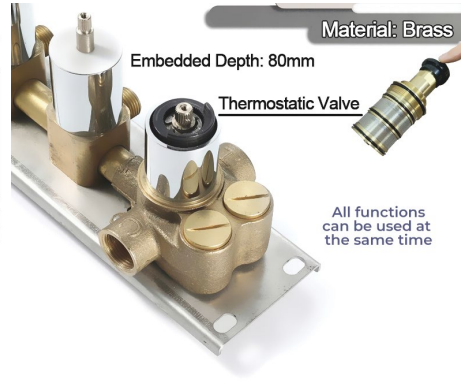

CHROME POLISHED LED THERMOSTATIC RECESSED CEILING MOUNT LED RAINFALL WATERFALL SHOWER SYSTEM WITH HANDHELD SHOWER AND JETTED BODY SPRAYS SPECIFICATIONS

Shower Head

Shower Head Functions: Rainfall, Mist
 Shower Panel /Hose Material: 304 Stainless Steel
 Concealed Mixer Install: Wall-Mounted
 Power: 100V~240V Alternating Current (AC)
 LED Colors: 7 Colors
 Recommended Water Pressure: 0.1~1.0 MPA

All dimensions and specifications are nominal and may vary. Use actual products for accuracy in critical situations.

Shower Mixer

Hand Shower

Flow Rate: 2.0 GPM / 7.6 LPM

Spout

Thread Interface Size: G 1/2 Inch
 Installation Type: Wall Mounted
 Material: Brass
 Flow Rate: 1.5 GPM / 5.7 LPM (each Bodyspray)

Body Jet