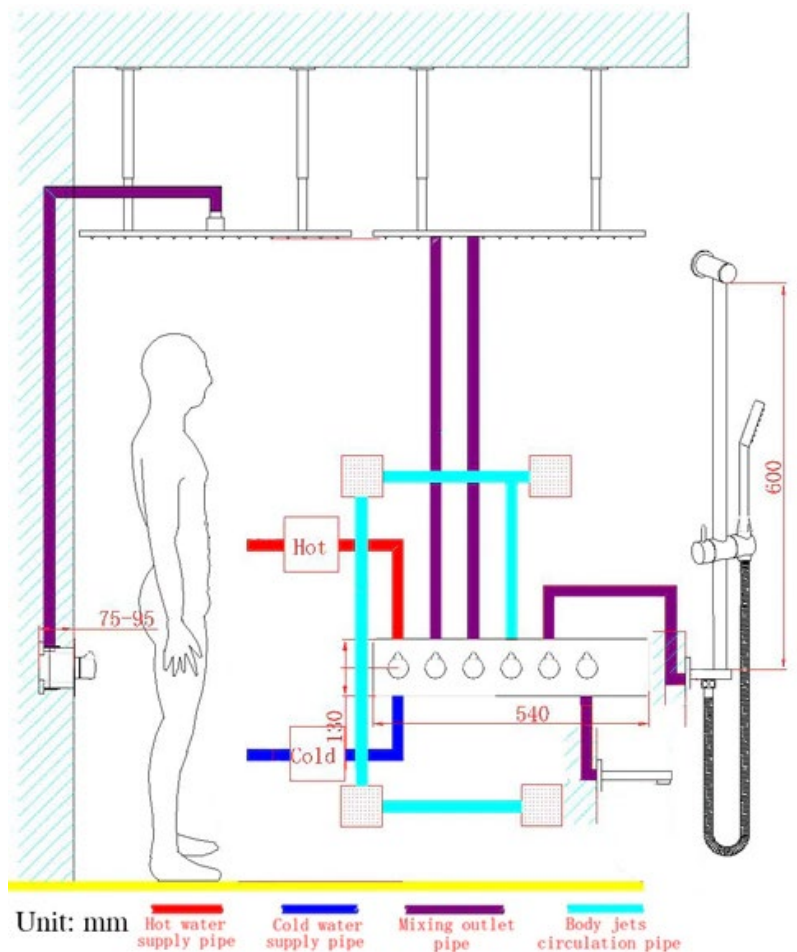

CHROME POLISHED LED THERMOSTATIC RECESSED CEILING MOUNT LED RAINFALL WATERFALL SHOWER SYSTEM WITH HANDHELD SHOWER AND JETTED BODY SPRAYS SPECIFICATIONS

Shower Head

Shower Head Functions: Rainfall, Mist
 Shower Panel /Hose Material: 304 Stainless Steel
 Concealed Mixer Install: Wall-Mounted
 Power: 100V~240V Alternating Current (AC)
 LED Colors: 7 Colors
 Recommended Water Pressure: 0.1~1.0 MPA

All dimensions and specifications are nominal and may vary. Use actual products for accuracy in critical situations.

Shower Mixer

Hand Shower

Flow Rate: 2.0 GPM / 7.6 LPM

Spout

Thread Interface Size: G 1/2 Inch
 Installation Type: Wall Mounted
 Material: Brass
 Flow Rate: 1.5 GPM / 5.7 LPM (each Bodyspray)

Body Jet