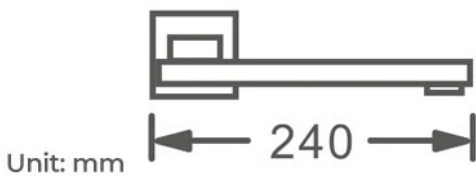

CHROME POLISHED LED THERMOSTATIC RECESSED CEILING MOUNT LED RAINFALL WATERFALL SHOWER SYSTEM WITH HANDHELD SHOWER AND JETTED BODY SPRAYS SPECIFICATIONS

Shower Head

Shower Head Functions: Rainfall, Mist
 Shower Panel /Hose Material: 304 Stainless Steel
 Concealed Mixer Install: Wall-Mounted
 Power: 100V~240V Alternating Current (AC)
 LED Colors: 7 Colors
 Recommended Water Pressure: 0.1~1.0 MPA

All dimensions and specifications are nominal and may vary. Use actual products for accuracy in critical situations.

Shower Mixer

Hand Shower

Flow Rate: 2.0 GPM / 7.6 LPM

Spout

Thread Interface Size: G 1/2 Inch
 Installation Type: Wall Mounted
 Material: Brass
 Flow Rate: 1.5 GPM / 5.7 LPM (each Bodyspray)