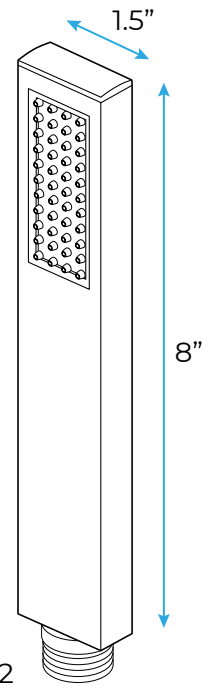

CHROME POLISHED LED THERMOSTATIC RECESSED CEILING MOUNT LED RAINFALL WATERFALL SHOWER SYSTEM WITH HANDHELD SHOWER AND JETTED BODY SPRAYS SPECIFICATIONS

Shower Head

Shower Head Functions: Rainfall, Mist
 Shower Panel /Hose Material: 304 Stainless Steel
 Concealed Mixer Install: Wall-Mounted
 Power: 100V~240V Alternating Current (AC)
 LED Colors: 7 Colors
 Recommended Water Pressure: 0.1~1.0 MPA

All dimensions and specifications are nominal and may vary. Use actual products for accuracy in critical situations.

Shower Mixer

Hand Shower

Flow Rate: 2.0 GPM / 7.6 LPM

Spout

Thread Interface Size: G 1/2 Inch
 Installation Type: Wall Mounted
 Material: Brass
 Flow Rate: 1.5 GPM / 5.7 LPM (each Bodyspray)