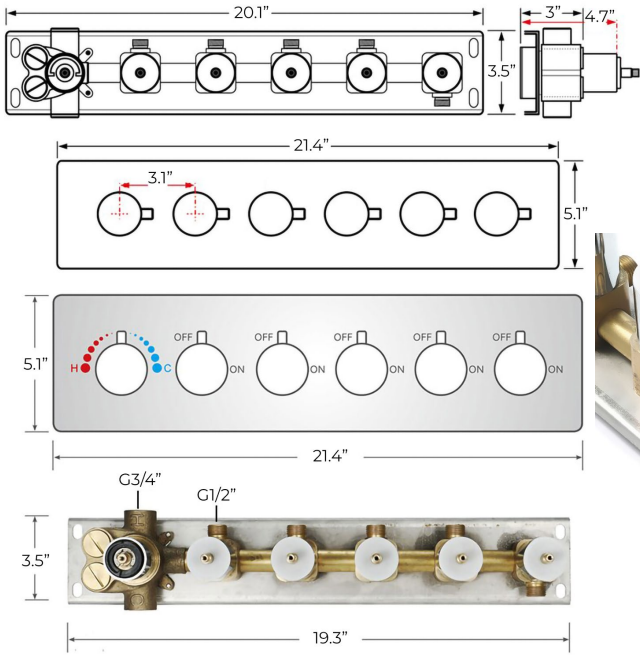

CHROME POLISHED LED THERMOSTATIC RECESSED CEILING MOUNT LED RAINFALL WATERFALL SHOWER SYSTEM WITH HANDHELD SHOWER AND JETTED BODY SPRAYS SPECIFICATIONS

Shower Head

Shower Head Functions: Rainfall, Mist
 Shower Panel /Hose Material: 304 Stainless Steel
 Concealed Mixer Install: Wall-Mounted
 Power: 100V~240V Alternating Current (AC)
 LED Colors: 7 Colors
 Recommended Water Pressure: 0.1~1.0 MPA

All dimensions and specifications are nominal and may vary. Use actual products for accuracy in critical situations.

Shower Mixer

Hand Shower

Flow Rate: 2.0 GPM / 7.6 LPM

Spout

Thread Interface Size: G 1/2 Inch
 Installation Type: Wall Mounted
 Material: Brass
 Flow Rate: 1.5 GPM / 5.7 LPM (each Bodyspray)

Body Jet