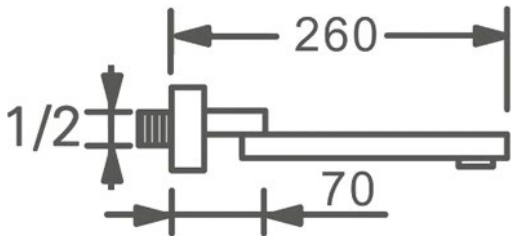

CHROME POLISHED LED THERMOSTATIC RECESSED CEILING MOUNT LED RAINFALL WATERFALL SHOWER SYSTEM WITH HANDHELD SHOWER AND JETTED BODY SPRAYS SPECIFICATIONS

Shower Head

Shower Head Functions: Rainfall, Mist
 Shower Panel /Hose Material: 304 Stainless Steel
 Concealed Mixer Install: Wall-Mounted
 Power: 100V~240V Alternating Current (AC)
 LED Colors: 7 Colors
 Recommended Water Pressure: 0.1~1.0 MPA

All dimensions and specifications are nominal and may vary. Use actual products for accuracy in critical situations.

Shower Mixer

Hand Shower

Flow Rate: 2.0 GPM / 7.6 LPM

Spout

Thread Interface Size: G 1/2 Inch
 Installation Type: Wall Mounted
 Material: Brass
 Flow Rate: 1.5 GPM / 5.7 LPM (each Bodyspray)