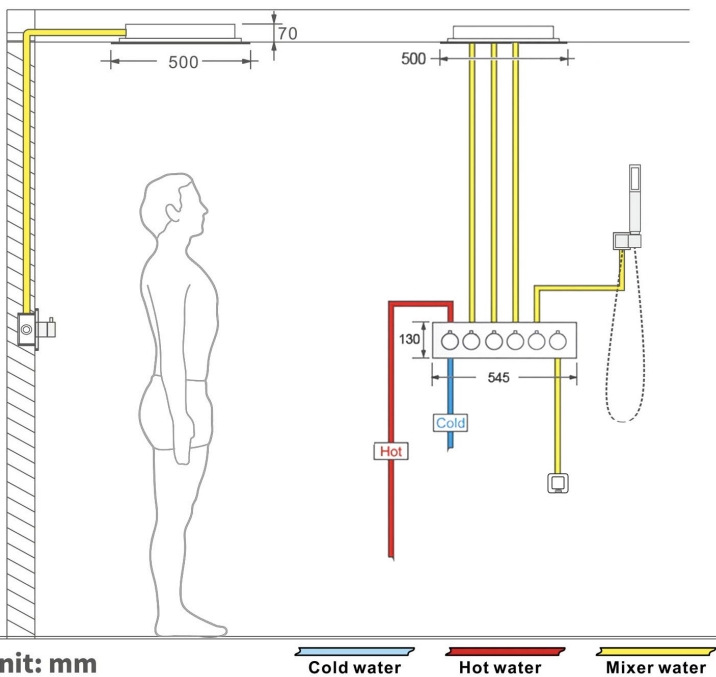

Shower head size: 20 x 20 inch

Each function run all together and separately

Music and LED light work by electronic

All Metal Material: Solid Brass; Stainless Steel (top showerhead, hose)

Shower Head Mounting: Flush on ceiling

Hand Spray Hose: 59 inch

Water flow: 2.5 GPM ~ 5.5 GPM

Water pressure: 0.3 MPA ~ 1 MPA

Water pipe lines: 3/4 inch water pipes for the hot and cold water mixer inlet, the others are 1/2 inch

Product shown is only for installation display purpose

304 Stainless Steel

Speaker×2 『500×500mm』

Mist×4

Waterfall×2

Rainfall

Water Pressure: 0.3-0.5MPA
Shower Flow Rate: 9-25L/min

All dimensions and specifications are nominal and may vary. Use actual products for accuracy in critical situations.

Shower Mixer

Product shown is only for installation display purpose

Shower Mixer Connections

Hand Shower

Flow Rate: 2.0 GPM / 7.6 LPM

Spout

Body Jet

Thread Interface Size: G 1/2 Inch
 Type: Fixed Rotatable Type
 Installation Type: Wall Mounted
 Material: Brass
 Feature: Can rotate 360 degrees
 Flow Rate: 1.5 GPM / 5.7 LPM (each Bodyspray)