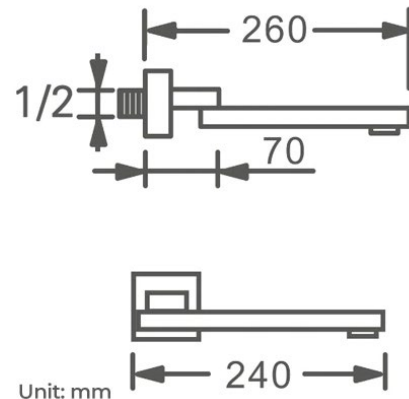

Shower head size: 20 x 20 inch

Each function run all together and separately

Music and LED light work by electronic

All Metal Material: Solid Brass; Stainless Steel (top showerhead, hose)

Shower Head Mounting: Flush on ceiling

Hand Spray Hose: 59 inch

Water flow: 2.5 GPM ~ 5.5 GPM

Water pressure: 0.3 MPA ~ 1 MPA

Water pipe lines: 3/4 inch water pipes for the hot and cold water mixer inlet, the others are 1/2 inch

Product shown is only for installation display purpose

304 Stainless Steel

Speaker×2 『500×500mm』

Mist×4

Waterfall×2

Rainfall

Water Pressure: 0.3-0.5MPA
Shower Flow Rate: 9-25L/min

All dimensions and specifications are nominal and may vary. Use actual products for accuracy in critical situations.

Shower Mixer

Product shown is only for installation display purpose

Shower Mixer Connections

Hand Shower

Flow Rate: 2.0 GPM / 7.6 LPM

Spout

Body Jet

Thread Interface Size: G 1/2 Inch
 Type: Fixed Rotatable Type
 Installation Type: Wall Mounted
 Material: Brass
 Feature: Can rotate 360 degrees
 Flow Rate: 1.5 GPM / 5.7 LPM (each Bodyspray)