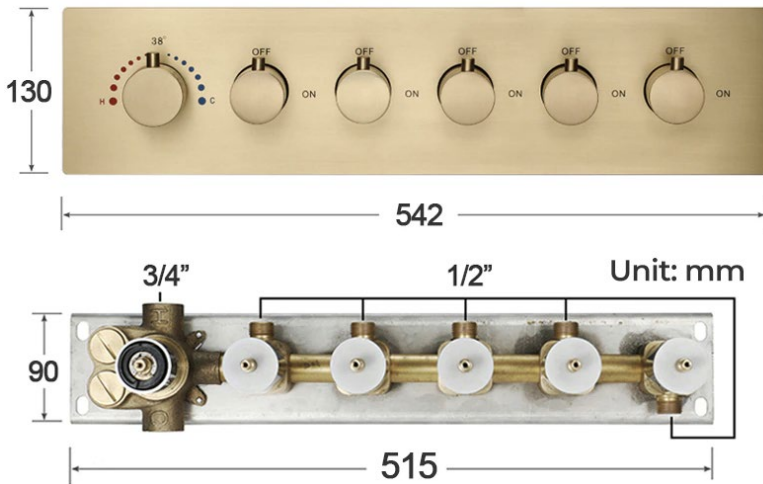

Shower head size: 20 x 20 inch

Each function run all together and separately

Music and LED light work by electronic

All Metal Material: Solid Brass; Stainless Steel (top showerhead, hose)

Shower Head Mounting: Flush on ceiling

Hand Spray Hose: 59 inch

Water flow: 2.5 GPM ~ 5.5 GPM

Water pressure: 0.3 MPA ~ 1 MPA

Water pipe lines: 3/4 inch water pipes for the hot and cold water mixer inlet, the others are 1/2 inch

Product shown is only for installation display purpose

304 Stainless Steel

Speaker×2 『500×500mm』

Mist×4

Waterfall×2

Rainfall

Water Pressure: 0.3-0.5MPA
Shower Flow Rate: 9-25L/min

All dimensions and specifications are nominal and may vary. Use actual products for accuracy in critical situations.

Shower Mixer

Product shown is only for installation display purpose

Shower Mixer Connections

Hand Shower

Flow Rate: 2.0 GPM / 7.6 LPM

Spout

Body Jet

Thread Interface Size: G 1/2 Inch
 Type: Fixed Rotatable Type
 Installation Type: Wall Mounted
 Material: Brass
 Feature: Can rotate 360 degrees
 Flow Rate: 1.5 GPM / 5.7 LPM (each Bodyspray)