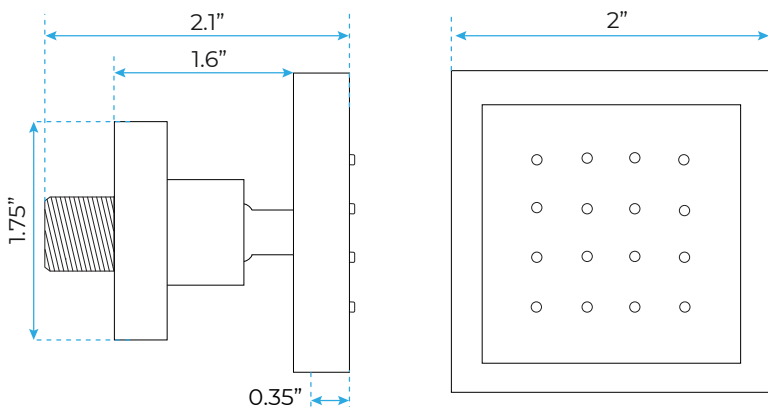

Shower head size: 20 x 20 inch

Each function run all together and separately

Music and LED light work by electronic

All Metal Material: Solid Brass; Stainless Steel (top showerhead, hose)

Shower Head Mounting: Flush on ceiling

Hand Spray Hose: 59 inch

Water flow: 2.5 GPM ~ 5.5 GPM

Water pressure: 0.3 MPA ~ 1 MPA

Water pipe lines: 3/4 inch water pipes for the hot and cold water mixer inlet, the others are 1/2 inch

Product shown is only for installation display purpose

304 Stainless Steel

Speaker×2 『500×500mm』

Mist×4

Waterfall×2

Rainfall

Water Pressure: 0.3-0.5MPA
Shower Flow Rate: 9-25L/min

All dimensions and specifications are nominal and may vary. Use actual products for accuracy in critical situations.

Shower Mixer

Product shown is only for installation display purpose

Shower Mixer Connections

Hand Shower

Flow Rate: 2.0 GPM / 7.6 LPM

Spout

Body Jet

Thread Interface Size: G 1/2 Inch
 Type: Fixed Rotatable Type
 Installation Type: Wall Mounted
 Material: Brass
 Feature: Can rotate 360 degrees
 Flow Rate: 1.5 GPM / 5.7 LPM (each Bodyspray)