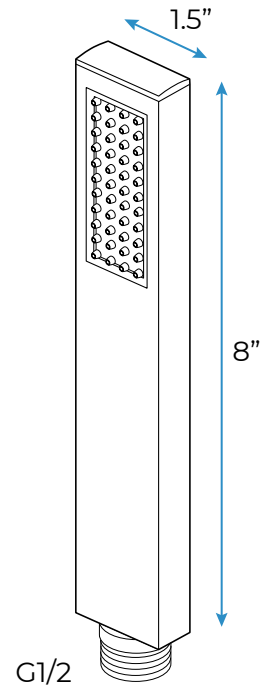

Shower head size: 20 x 20 inch

Each function run all together and separately

Music and LED light work by electronic

All Metal Material: Solid Brass; Stainless Steel (top showerhead, hose)

Shower Head Mounting: Flush on ceiling

Hand Spray Hose: 59 inch

Water flow: 2.5 GPM ~ 5.5 GPM

Water pressure: 0.3 MPA ~ 1 MPA

Water pipe lines: 3/4 inch water pipes for the hot and cold water mixer inlet, the others are 1/2 inch

Product shown is only for installation display purpose

304 Stainless Steel

Speaker×2 『500×500mm』

Mist×4

Waterfall×2

Rainfall

Water Pressure: 0.3-0.5MPA
Shower Flow Rate: 9-25L/min

All dimensions and specifications are nominal and may vary. Use actual products for accuracy in critical situations.

Shower Mixer

Product shown is only for installation display purpose

Shower Mixer Connections

Hand Shower

Flow Rate: 2.0 GPM / 7.6 LPM

Spout

Body Jet

Thread Interface Size: G 1/2 Inch
 Type: Fixed Rotatable Type
 Installation Type: Wall Mounted
 Material: Brass
 Feature: Can rotate 360 degrees
 Flow Rate: 1.5 GPM / 5.7 LPM (each Bodyspray)