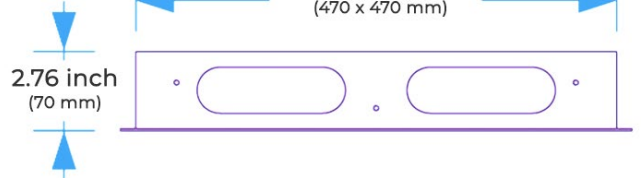

Shower head size: 20 x 20 inch

Each function run all together and separately

Music and LED light work by electronic

All Metal Material: Solid Brass; Stainless Steel (top showerhead, hose)

Shower Head Mounting: Flush on ceiling

Hand Spray Hose: 59 inch

Water flow: 2.5 GPM ~ 5.5 GPM

Water pressure: 0.3 MPA ~ 1 MPA

Water pipe lines: 3/4 inch water pipes for the hot and cold water mixer inlet, the others are 1/2 inch

Product shown is only for installation display purpose

304 Stainless Steel

Speaker×2 『500×500mm』

Mist×4

Waterfall×2

Rainfall

Water Pressure: 0.3-0.5MPA
Shower Flow Rate: 9-25L/min

All dimensions and specifications are nominal and may vary. Use actual products for accuracy in critical situations.

Shower Mixer

Product shown is only for installation display purpose

Shower Mixer Connections

Hand Shower

Flow Rate: 2.0 GPM / 7.6 LPM

Spout

Body Jet

Thread Interface Size: G 1/2 Inch
 Type: Fixed Rotatable Type
 Installation Type: Wall Mounted
 Material: Brass
 Feature: Can rotate 360 degrees
 Flow Rate: 1.5 GPM / 5.7 LPM (each Bodyspray)