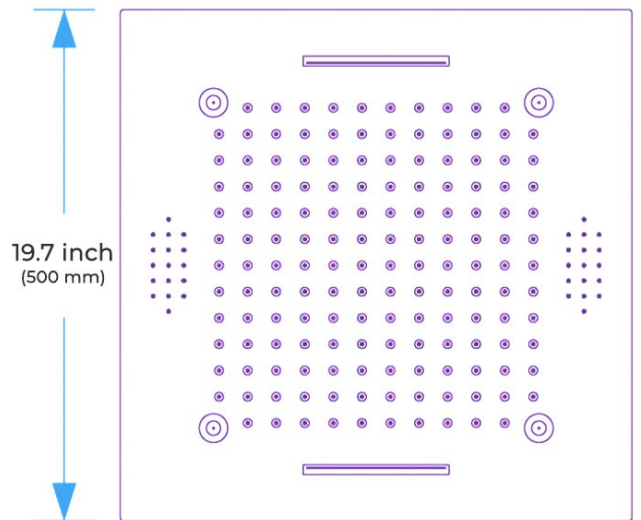

Shower head size: 20 x 20 inch

Each function run all together and separately

Music and LED light work by electronic

All Metal Material: Solid Brass; Stainless Steel (top showerhead, hose)

Shower Head Mounting: Flush on ceiling

Hand Spray Hose: 59 inch

Water flow: 2.5 GPM ~ 5.5 GPM

Water pressure: 0.3 MPA ~ 1 MPA

Water pipe lines: 3/4 inch water pipes for the hot and cold water mixer inlet, the others are 1/2 inch

Product shown is only for installation display purpose

304 Stainless Steel

Speaker×2 『500×500mm』

Mist×4

Waterfall×2

Rainfall

Water Pressure: 0.3-0.5MPA
Shower Flow Rate: 9-25L/min

All dimensions and specifications are nominal and may vary. Use actual products for accuracy in critical situations.

Shower Mixer

Product shown is only for installation display purpose

Shower Mixer Connections

Hand Shower

Flow Rate: 2.0 GPM / 7.6 LPM

Spout

Body Jet

Thread Interface Size: G 1/2 Inch
 Type: Fixed Rotatable Type
 Installation Type: Wall Mounted
 Material: Brass
 Feature: Can rotate 360 degrees
 Flow Rate: 1.5 GPM / 5.7 LPM (each Bodyspray)