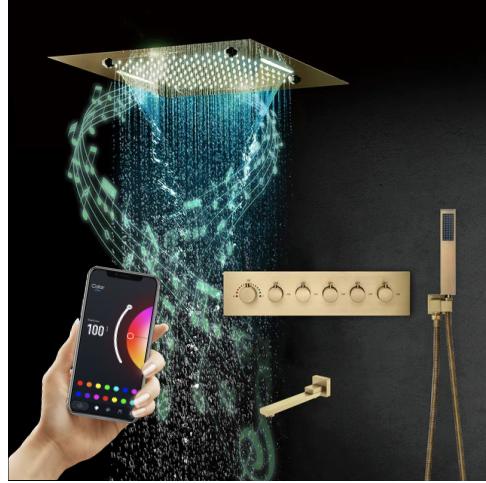

BRUSHED GOLD THERMOSTATIC PHONE CONTROLLED LED MUSICAL RECESSED CEILING MOUNT RAINFALL MIST WATERFALL SHOWER SYSTEM WITH JETTED BODY SPRAYS AND HAND SHOWER SPECIFICATIONS

Shower Head

Shower Head 3 Functions: Waterfall, Rainfall & Mist

Shower head size: 20 x 20 inch

Each function run all together and separately

Music and LED light work by electronic

All Metal Material: Solid Brass; Stainless Steel (top showerhead, hose)

Shower Head Mounting: Flush on ceiling

Hand Spray Hose: 59 inch

Water flow: 2.5 GPM ~ 5.5 GPM

Water pressure: 0.3 MPA ~ 1 MPA

Water pipe lines: 3/4 inch water pipes for the hot and cold water mixer inlet, the others are 1/2 inch

Product shown is only for installation display purpose

Shower Mixer

Product shown is only for installation display purpose

Shower Mixer Connections

Hand Shower

Flow Rate: 2.0 GPM / 7.6 LPM

Spout

Body Jet

Thread Interface Size: G 1/2 Inch
 Type: Fixed Rotatable Type
 Installation Type: Wall Mounted
 Material: Brass
 Feature: Can rotate 360 degrees
 Flow Rate: 1.5 GPM / 5.7 LPM (each Bodyspray)