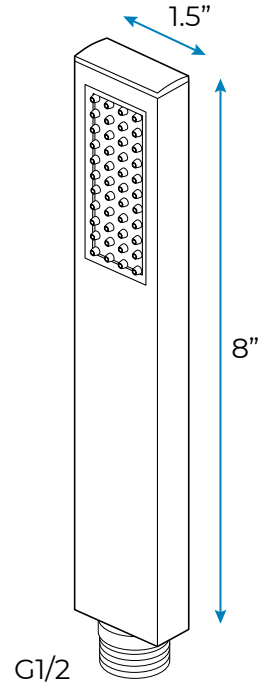

WATERFALL RAINFALL MIST THERMOSTATIC LED REMOTE CONTROLLED RECESSED CEILING GOLD MOUNT GOLD SHOWER SYSTEM WITH JETTED BODY SPRAYS AND HANDHELD SHOWER SPECIFICATIONS

Shower Head

Product shown is only for installation display purpose

- Shower Panel /Hose Material: 304 Stainless Steel
- Shower Head Size: 800*600 mm
- Showerheads Install: Embedded Ceiling Mounted
- Concealed Mixer Install: Wall-Mounted
- LED Shower Head Functions: Rainfall, Waterfall, Mist
- Water Pressure: 0.3 MPA
- Water Flow: 16L/min~28L/min
- Shower Accessories Material: Brass
- LED Light: Need to Connect Power
- Shower Hose Length: 1.5M
- AC: 100-265V 50/60Hz
- Music: Need Bluetooth

All dimensions and specifications are nominal and may vary. Use actual products for accuracy in critical situations.

Shower Mixer

Product shown is only for installation display purpose

Hand Shower

Shower Mixer Connections

Spout

Body Jet

FEATURES

- Material: Brass
- Base Plate Height: 5-1/8"
- Base Plate Width: 5-1/8"
- Jet Surface Area: 3-1/8"
- Surface Depth: 1/4"
- Adjustment Angle: 5°
- Male NPT Connection: 1/2"
- Maximum Flow Rate: 2.5 GPM (9.5L/min) max @ 80 psi