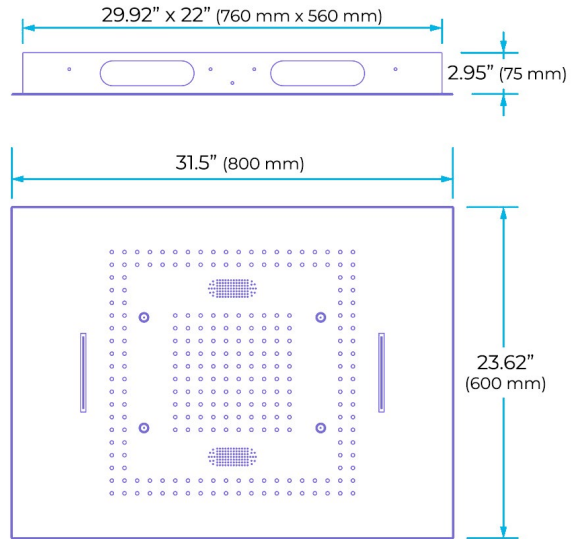

WATERFALL RAINFALL MIST THERMOSTATIC LED REMOTE CONTROLLED RECESSED CEILING GOLD MOUNT GOLD SHOWER SYSTEM WITH JETTED BODY SPRAYS AND HANDHELD SHOWER SPECIFICATIONS

Shower Head

Product shown is only for installation display purpose

- Shower Panel /Hose Material: 304 Stainless Steel
- Shower Head Size: 800*600 mm
- Showerheads Install: Embedded Ceiling Mounted
- Concealed Mixer Install: Wall-Mounted
- LED Shower Head Functions: Rainfall, Waterfall, Mist
- Water Pressure: 0.3 MPA
- Water Flow: 16L/min~28L/min
- Shower Accessories Material: Brass
- LED Light: Need to Connect Power
- Shower Hose Length: 1.5M
- AC: 100-265V 50/60Hz
- Music: Need Bluetooth

All dimensions and specifications are nominal and may vary. Use actual products for accuracy in critical situations.

Shower Mixer

Product shown is only for installation display purpose

Hand Shower

Shower Mixer Connections

Spout

Body Jet

FEATURES

- Material: Brass
- Base Plate Height: 5-1/8"
- Base Plate Width: 5-1/8"
- Jet Surface Area: 3-1/8"
- Surface Depth: 1/4"
- Adjustment Angle: 5°
- Male NPT Connection: 1/2"
- Maximum Flow Rate: 2.5 GPM (9.5L/min) max @ 80 psi