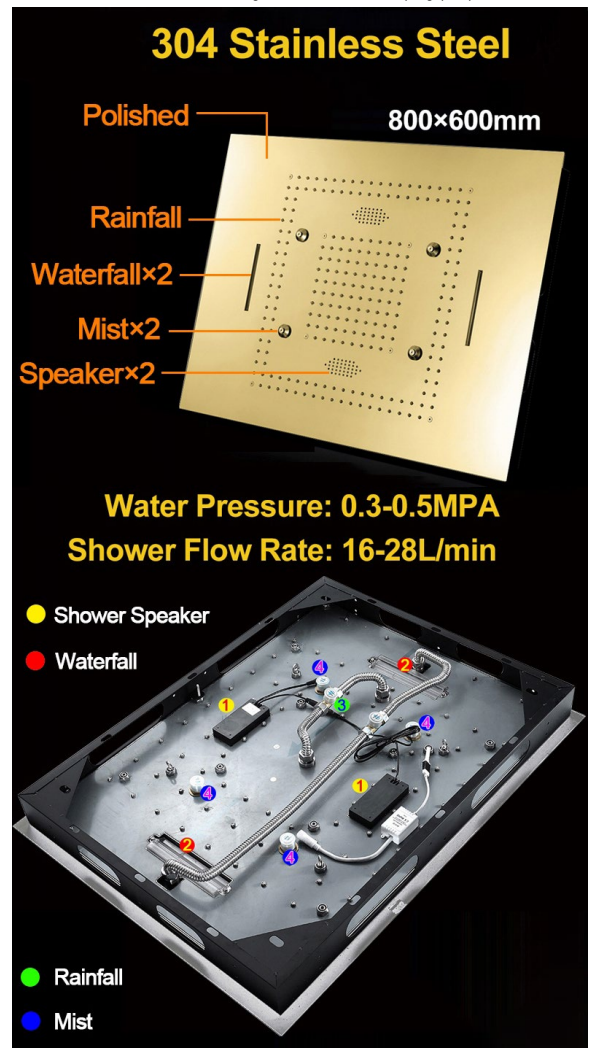

WATERFALL RAINFALL MIST THERMOSTATIC LED REMOTE CONTROLLED RECESSED CEILING GOLD MOUNT GOLD SHOWER SYSTEM WITH JETTED BODY SPRAYS AND HANDHELD SHOWER SPECIFICATIONS

Shower Head

Product shown is only for installation display purpose

- Shower Panel /Hose Material: 304 Stainless Steel
- Shower Head Size: 800*600 mm
- Showerheads Install: Embedded Ceiling Mounted
- Concealed Mixer Install: Wall-Mounted
- LED Shower Head Functions: Rainfall, Waterfall, Mist
- Water Pressure: 0.3 MPA
- Water Flow: 16L/min~28L/min
- Shower Accessories Material: Brass
- LED Light: Need to Connect Power
- Shower Hose Length: 1.5M
- AC: 100-265V 50/60Hz
- Music: Need Bluetooth

All dimensions and specifications are nominal and may vary. Use actual products for accuracy in critical situations.

Shower Mixer

Product shown is only for installation display purpose

Hand Shower

Shower Mixer Connections

Spout

Body Jet

FEATURES

- Material: Brass
- Base Plate Height: 5-1/8"
- Base Plate Width: 5-1/8"
- Jet Surface Area: 3-1/8"
- Surface Depth: 1/4"
- Adjustment Angle: 5°
- Male NPT Connection: 1/2"
- Maximum Flow Rate: 2.5 GPM (9.5L/min) max @ 80 psi