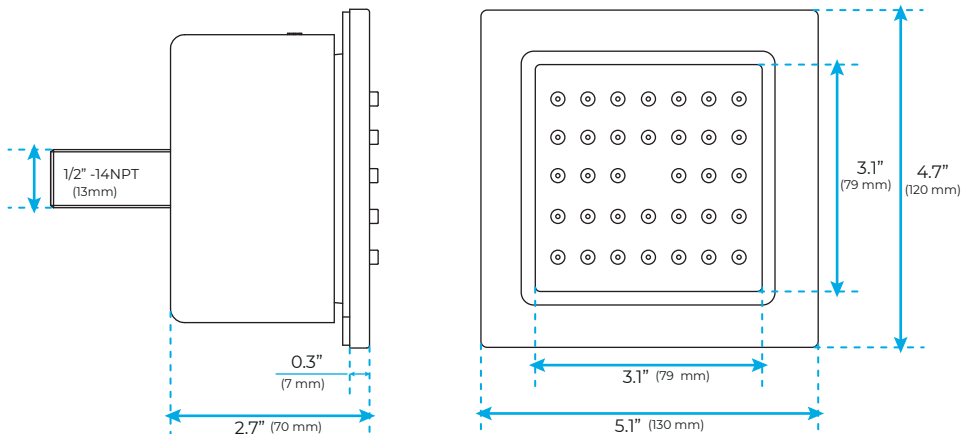

- Shower Panel /Hose Material: 304 Stainless Steel
- Shower Head Size: 800*600 mm
- Showerheads Install: Embedded Ceiling Mounted
- Concealed Mixer Install: Wall-Mounted
- LED Shower Head Functions: Rainfall, Waterfall, Mist
- Water Pressure: 0.3 MPA
- Water Flow: 16L/min~28L/min
- Shower Accessories Material: Brass
- LED Light: Need to Connect Power
- Shower Hose Length: 1.5M
- AC: 100-265V 50/60Hz
- Music: Need Bluetooth

All dimensions and specifications are nominal and may vary. Use actual products for accuracy in critical situations.

Shower Mixer

Product shown is only for installation display purpose

Hand Shower

Shower Mixer Connections

Spout

Body Jet

FEATURES

- Material: Brass
- Base Plate Height: 5-1/8"
- Base Plate Width: 5-1/8"
- Jet Surface Area: 3-1/8"
- Surface Depth: 1/4"
- Adjustment Angle: 5°
- Male NPT Connection: 1/2"
- Maximum Flow Rate: 2.5 GPM (9.5L/min) max @ 80 psi