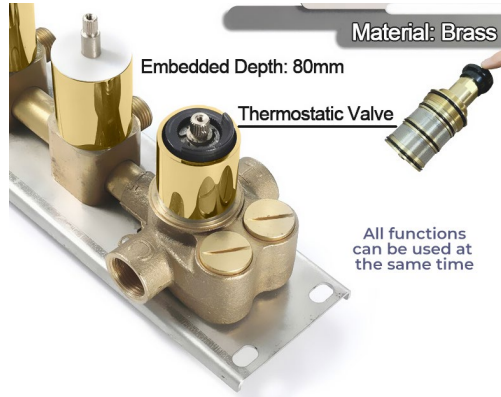

WATERFALL RAINFALL MIST THERMOSTATIC LED REMOTE CONTROLLED RECESSED CEILING GOLD MOUNT GOLD SHOWER SYSTEM WITH JETTED BODY SPRAYS AND HANDHELD SHOWER SPECIFICATIONS

Shower Head

Product shown is only for installation display purpose

- Shower Panel /Hose Material: 304 Stainless Steel
- Shower Head Size: 800*600 mm
- Showerheads Install: Embedded Ceiling Mounted
- Concealed Mixer Install: Wall-Mounted
- LED Shower Head Functions: Rainfall, Waterfall, Mist
- Water Pressure: 0.3 MPA
- Water Flow: 16L/min~28L/min
- Shower Accessories Material: Brass
- LED Light: Need to Connect Power
- Shower Hose Length: 1.5M
- AC: 100-265V 50/60Hz
- Music: Need Bluetooth

All dimensions and specifications are nominal and may vary. Use actual products for accuracy in critical situations.

Shower Mixer

Product shown is only for installation display purpose

Hand Shower

Shower Mixer Connections

Spout

Body Jet

FEATURES

- Material: Brass
- Base Plate Height: 5-1/8"
- Base Plate Width: 5-1/8"
- Jet Surface Area: 3-1/8"
- Surface Depth: 1/4"
- Adjustment Angle: 5°
- Male NPT Connection: 1/2"
- Maximum Flow Rate: 2.5 GPM (9.5L/min) max @ 80 psi