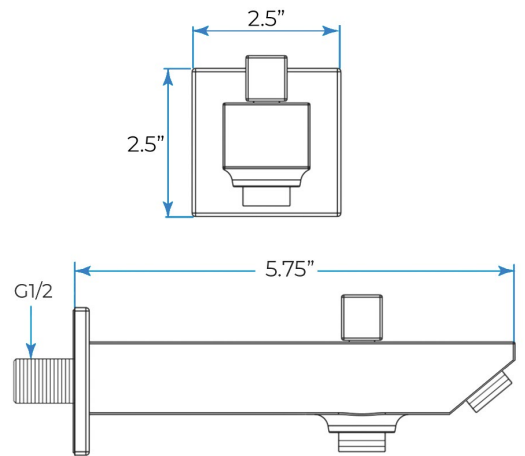

- Shower Panel /Hose Material: 304 Stainless Steel
- Shower Head Size: 800*600 mm
- Showerheads Install: Embedded Ceiling Mounted
- Concealed Mixer Install: Wall-Mounted
- LED Shower Head Functions: Rainfall, Waterfall, Mist
- Water Pressure: 0.3 MPA
- Water Flow: 16L/min~28L/min
- Shower Accessories Material: Brass
- LED Light: Need to Connect Power
- Shower Hose Length: 1.5M
- AC: 100-265V 50/60Hz
- Music: Need Bluetooth

All dimensions and specifications are nominal and may vary. Use actual products for accuracy in critical situations.

Shower Mixer

Product shown is only for installation display purpose

Hand Shower

Shower Mixer Connections

Spout

Body Jet

FEATURES

- Material: Brass
- Base Plate Height: 5-1/8"
- Base Plate Width: 5-1/8"
- Jet Surface Area: 3-1/8"
- Surface Depth: 1/4"
- Adjustment Angle: 5°
- Male NPT Connection: 1/2"
- Maximum Flow Rate: 2.5 GPM (9.5L/min) max @ 80 psi