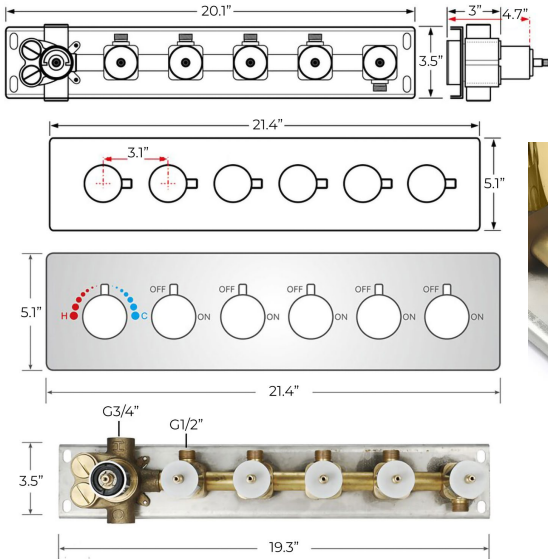

WATERFALL RAINFALL MIST THERMOSTATIC LED REMOTE CONTROLLED RECESSED CEILING GOLD MOUNT GOLD SHOWER SYSTEM WITH JETTED BODY SPRAYS AND HANDHELD SHOWER SPECIFICATIONS

Shower Head

Product shown is only for installation display purpose

- Shower Panel /Hose Material: 304 Stainless Steel
- Shower Head Size: 800*600 mm
- Showerheads Install: Embedded Ceiling Mounted
- Concealed Mixer Install: Wall-Mounted
- LED Shower Head Functions: Rainfall, Waterfall, Mist
- Water Pressure: 0.3 MPA
- Water Flow: 16L/min~28L/min
- Shower Accessories Material: Brass
- LED Light: Need to Connect Power
- Shower Hose Length: 1.5M
- AC: 100-265V 50/60Hz
- Music: Need Bluetooth

All dimensions and specifications are nominal and may vary. Use actual products for accuracy in critical situations.

Shower Mixer

Product shown is only for installation display purpose

Hand Shower

Shower Mixer Connections

Spout

Body Jet

FEATURES

- Material: Brass
- Base Plate Height: 5-1/8"
- Base Plate Width: 5-1/8"
- Jet Surface Area: 3-1/8"
- Surface Depth: 1/4"
- Adjustment Angle: 5°
- Male NPT Connection: 1/2"
- Maximum Flow Rate: 2.5 GPM (9.5L/min) max @ 80 psi