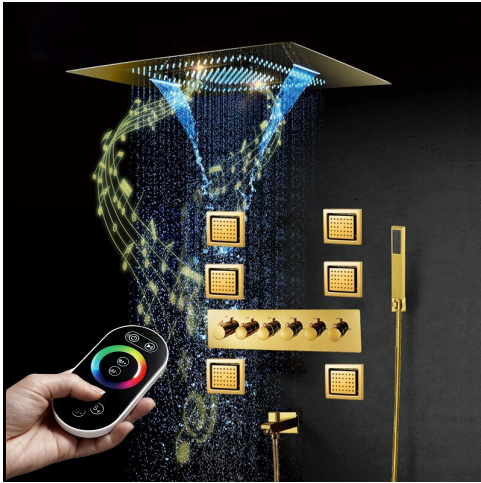

WATERFALL RAINFALL MIST THERMOSTATIC LED REMOTE CONTROLLED RECESSED CEILING GOLD MOUNT GOLD SHOWER SYSTEM WITH JETTED BODY SPRAYS AND HANDHELD SHOWER SPECIFICATIONS

Shower Head

Product shown is only for installation display purpose

- Shower Panel /Hose Material: 304 Stainless Steel
- Shower Head Size: 800*600 mm
- Showerheads Install: Embedded Ceiling Mounted
- Concealed Mixer Install: Wall-Mounted
- LED Shower Head Functions: Rainfall, Waterfall, Mist
- Water Pressure: 0.3 MPA
- Water Flow: 16L/min~28L/min
- Shower Accessories Material: Brass
- LED Light: Need to Connect Power
- Shower Hose Length: 1.5M
- AC: 100-265V 50/60Hz
- Music: Need Bluetooth

All dimensions and specifications are nominal and may vary. Use actual products for accuracy in critical situations.

Shower Mixer

Product shown is only for installation display purpose

Hand Shower

Shower Mixer Connections

Spout

Body Jet

FEATURES

- Material: Brass
- Base Plate Height: 5-1/8"
- Base Plate Width: 5-1/8"
- Jet Surface Area: 3-1/8"
- Surface Depth: 1/4"
- Adjustment Angle: 5°
- Male NPT Connection: 1/2"
- Maximum Flow Rate: 2.5 GPM (9.5L/min) max @ 80 psi