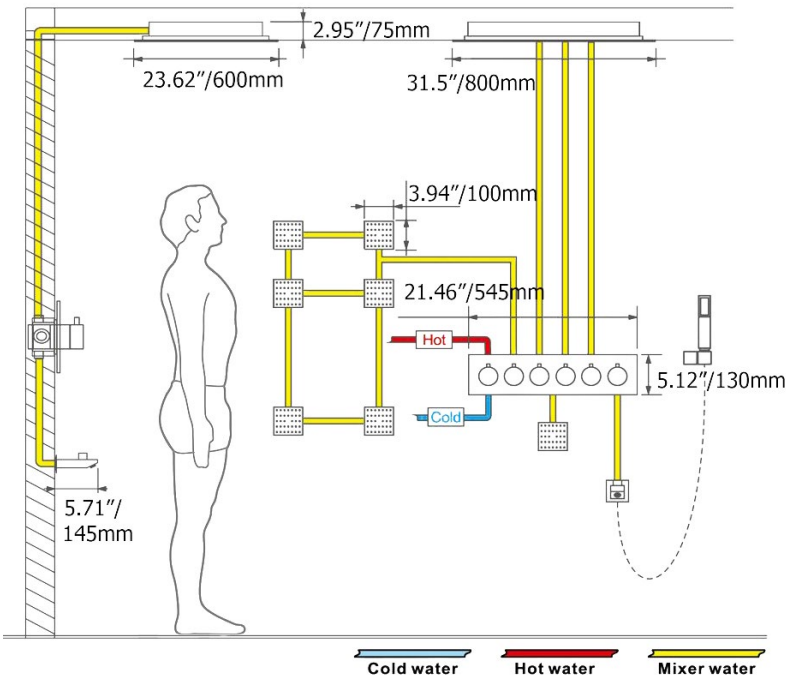

WATERFALL RAINFALL MIST THERMOSTATIC LED REMOTE CONTROLLED RECESSED CEILING GOLD MOUNT GOLD SHOWER SYSTEM WITH JETTED BODY SPRAYS AND HANDHELD SHOWER SPECIFICATIONS

Shower Head

Product shown is only for installation display purpose

- Shower Panel /Hose Material: 304 Stainless Steel
- Shower Head Size: 800*600 mm
- Showerheads Install: Embedded Ceiling Mounted
- Concealed Mixer Install: Wall-Mounted
- LED Shower Head Functions: Rainfall, Waterfall, Mist
- Water Pressure: 0.3 MPA
- Water Flow: 16L/min~28L/min
- Shower Accessories Material: Brass
- LED Light: Need to Connect Power
- Shower Hose Length: 1.5M
- AC: 100-265V 50/60Hz
- Music: Need Bluetooth

All dimensions and specifications are nominal and may vary. Use actual products for accuracy in critical situations.

Shower Mixer

Product shown is only for installation display purpose

Hand Shower

Shower Mixer Connections

Spout

Body Jet

FEATURES

- Material: Brass
- Base Plate Height: 5-1/8"
- Base Plate Width: 5-1/8"
- Jet Surface Area: 3-1/8"
- Surface Depth: 1/4"
- Adjustment Angle: 5°
- Male NPT Connection: 1/2"
- Maximum Flow Rate: 2.5 GPM (9.5L/min) max @ 80 psi