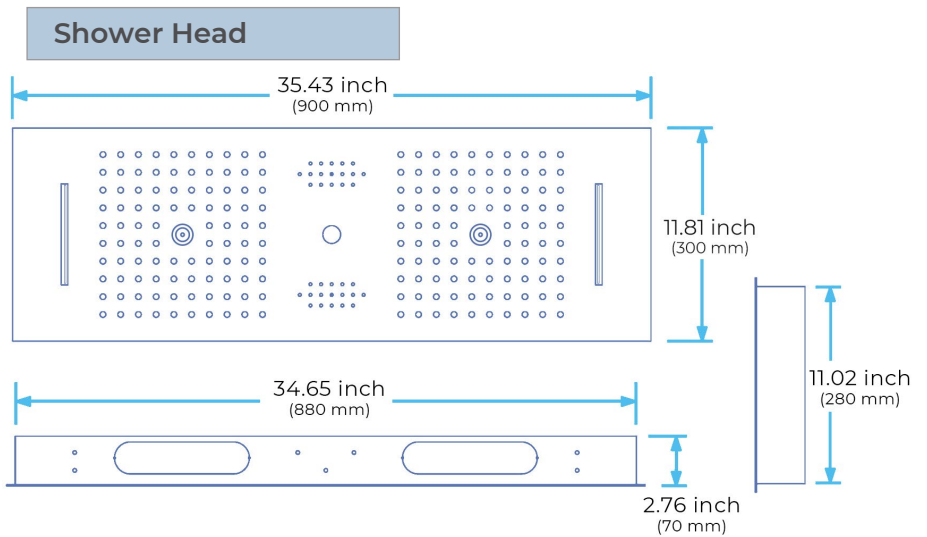

## REMOTE CONTROLLED THERMOSTATIC BRUSHED GOLD LED RECESSED CEILING MOUNT RAINFALL MIST SHOWER SYSTEM WITH ROUND HAND SHOWER AND JETTED BODY SPRAYS SPECIFICATIONS

- Shower Panel /Hose Material: 304 Stainless Steel
- Shower Head Size: 900\*300 mm
- Showerheads Install: Embedded Ceiling Mounted
- Concealed Mixer Install: Wall-Mounted
- LED Shower Head Functions: Rainfall, Waterfall, Mist, Water Column
- Water Pressure: 0.3 MPA
- Water Flow: 16L/min~28L/min
- Shower Accessories Material: Brass
- LED Light: Need to Connect Power
- LED Light Color: 64 Color
- Shower Hose Length: 1.5M
- AC: 100-265V 50/60Hz
- Music: Need Bluetooth

Product shown is only for installation display purpose

All dimensions and specifications are nominal and may vary. Use actual products for accuracy in critical situations.

### FEATURES

- Material: Brass
- Base Plate Height: 5-1/8"
- Base Plate Width: 5-1/8"
- Jet Surface Area: 3-1/8"
- Surface Depth: 1/4"
- Adjustment Angle: 5°
- Male NPT Connection: 1/2"
- Maximum Flow Rate: 2.5 GPM (9.5L/min) max @ 80 psi