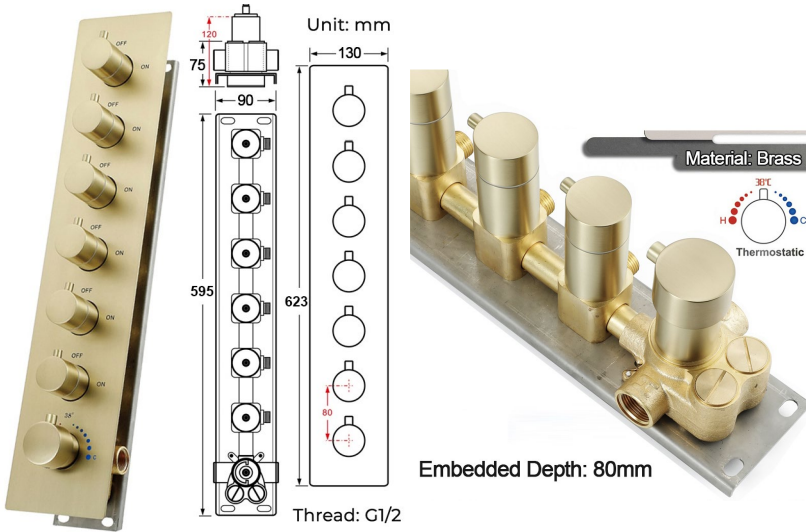

Shower Mixer

Product shown is only for installation display purpose