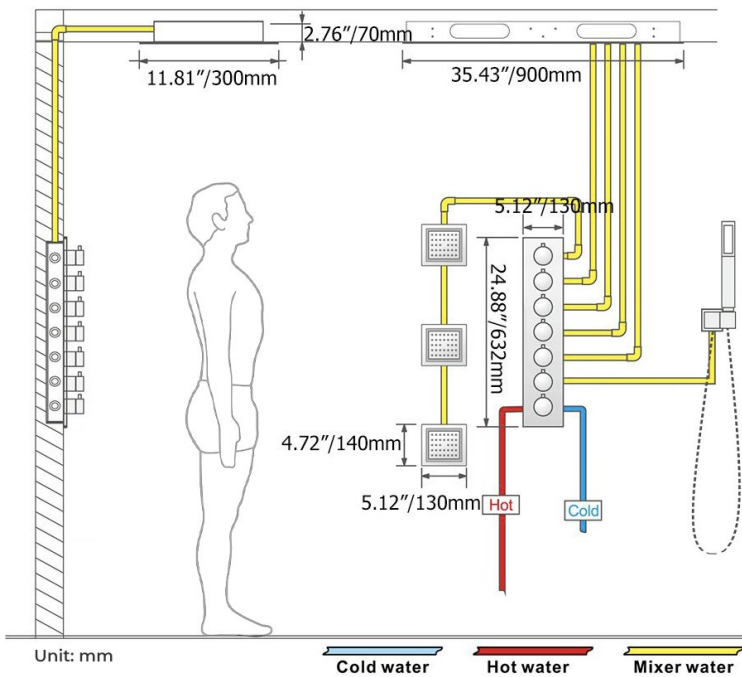

Shower Mixer Connections