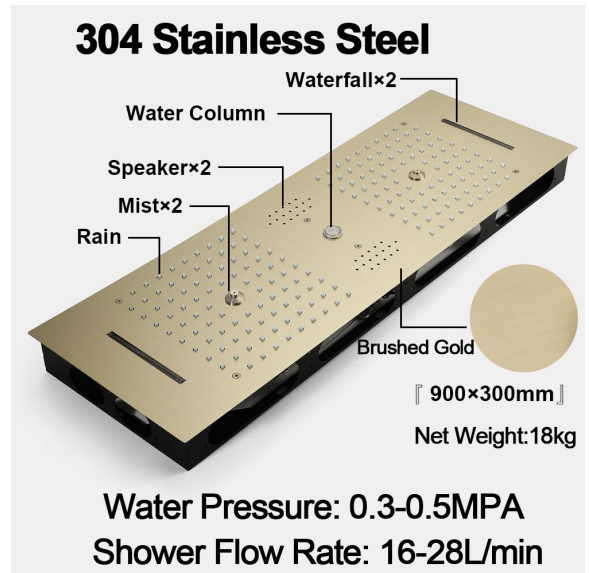

## REMOTE CONTROLLED THERMOSTATIC BRUSHED GOLD LED RECESSED CEILING MOUNT RAINFALL MIST SHOWER SYSTEM WITH ROUND HAND SHOWER AND JETTED BODY SPRAYS SPECIFICATIONS

- Shower Panel /Hose Material: 304 Stainless Steel
- Shower Head Size: 900\*300 mm
- Showerheads Install: Embedded Ceiling Mounted
- Concealed Mixer Install: Wall-Mounted
- LED Shower Head Functions: Rainfall, Waterfall, Mist, Water Column
- Water Pressure: 0.3 MPA
- Water Flow: 16L/min~28L/min
- Shower Accessories Material: Brass
- LED Light: Need to Connect Power
- LED Light Color: 64 Color
- Shower Hose Length: 1.5M
- AC: 100-265V 50/60Hz
- Music: Need Bluetooth

Product shown is only for installation display purpose

All dimensions and specifications are nominal and may vary. Use actual products for accuracy in critical situations.

## Shower Mixer

Product shown is only for installation display purpose

### FEATURES

- Material: Brass
- Base Plate Height: 5-1/8"
- Base Plate Width: 5-1/8"
- Jet Surface Area: 3-1/8"
- Surface Depth: 1/4"
- Adjustment Angle: 5°
- Male NPT Connection: 1/2"
- Maximum Flow Rate: 2.5 GPM (9.5L/min) max @ 80 psi