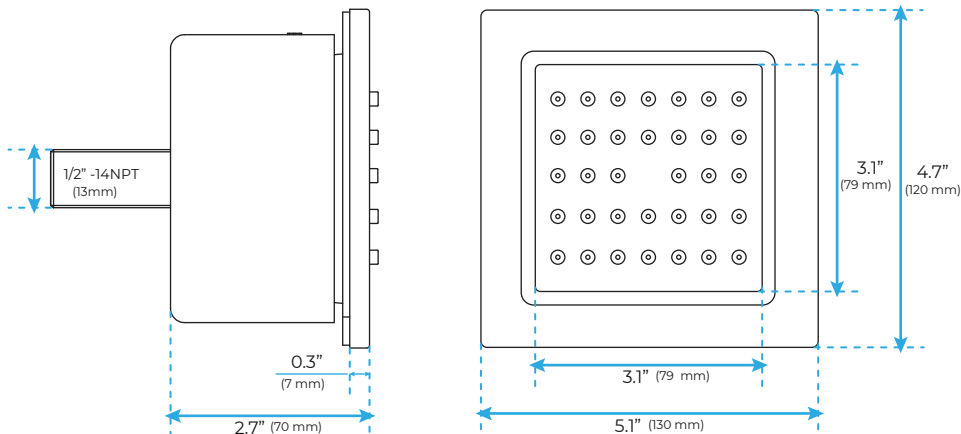

## REMOTE CONTROLLED THERMOSTATIC BRUSHED GOLD LED RECESSED CEILING MOUNT RAINFALL MIST SHOWER SYSTEM WITH ROUND HAND SHOWER AND JETTED BODY SPRAYS SPECIFICATIONS

- Shower Panel /Hose Material: 304 Stainless Steel
- Shower Head Size: 900\*300 mm
- Showerheads Install: Embedded Ceiling Mounted
- Concealed Mixer Install: Wall-Mounted
- LED Shower Head Functions: Rainfall, Waterfall, Mist, Water Column
- Water Pressure: 0.3 MPA
- Water Flow: 16L/min~28L/min
- Shower Accessories Material: Brass
- LED Light: Need to Connect Power
- LED Light Color: 64 Color
- Shower Hose Length: 1.5M
- AC: 100-265V 50/60Hz
- Music: Need Bluetooth

## Shower Mixer

Product shown is only for installation display purpose

### FEATURES

- Material: Brass
- Base Plate Height: 5-1/8"
- Base Plate Width: 5-1/8"
- Jet Surface Area: 3-1/8"
- Surface Depth: 1/4"
- Adjustment Angle: 5°
- Male NPT Connection: 1/2"
- Maximum Flow Rate: 2.5 GPM (9.5L/min) max @ 80 psi