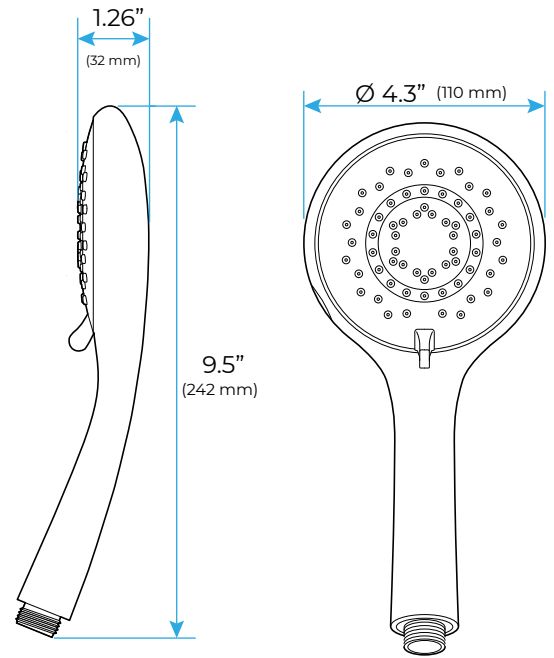

Hand Shower