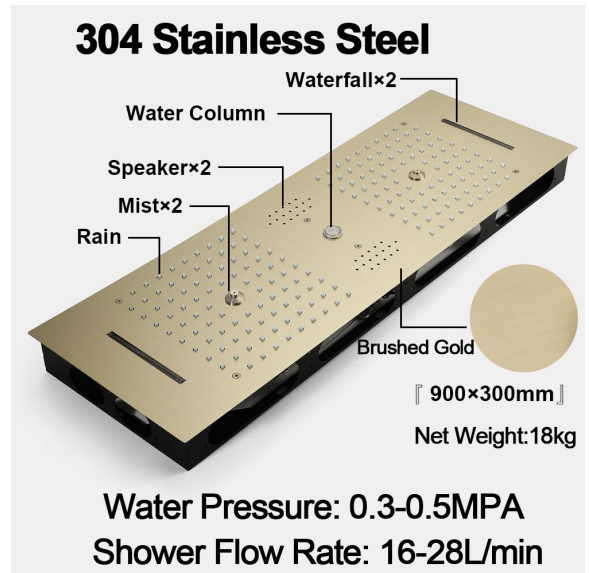

REMOTE CONTROLLED THERMOSTATIC LED RECESSED CEILING MOUNT BRUSHED GOLD RAINFALL WATER COLUMN MIST SHOWER SYSTEM WITH ROUND HAND SHOWER AND 6 JETTED BODY SPRAYS SPECIFICATIONS

- Shower Panel /Hose Material: 304 Stainless Steel
- Shower Head Size: 900*300 mm
- Showerheads Install: Embedded Ceiling Mounted
- Concealed Mixer Install: Wall-Mounted
- LED Shower Head Functions: Rainfall, Waterfall, Mist, Water Column
- Water Pressure: 0.3 MPA
- Water Flow: 16L/min~28L/min
- Shower Accessories Material: Brass
- LED Light: Need to Connect Power
- LED Light Color: 64 Color
- Shower Hose Length: 1.5M
- AC: 100-265V 50/60Hz
- Music: Need Bluetooth

Product shown is only for installation display purpose

All dimensions and specifications are nominal and may vary. Use actual products for accuracy in critical situations.

Shower Mixer

Product shown is only for installation display purpose

Hand Shower

Shower Mixer Connections

Spout

Body Jet

FEATURES

- Material: Brass
- Base Plate Height: 5-1/8"
- Base Plate Width: 5-1/8"
- Jet Surface Area: 3-1/8"
- Surface Depth: 1/4"
- Adjustment Angle: 5°
- Male NPT Connection: 1/2"
- Maximum Flow Rate: 2.5 GPM (9.5L/min) max @ 80 psi