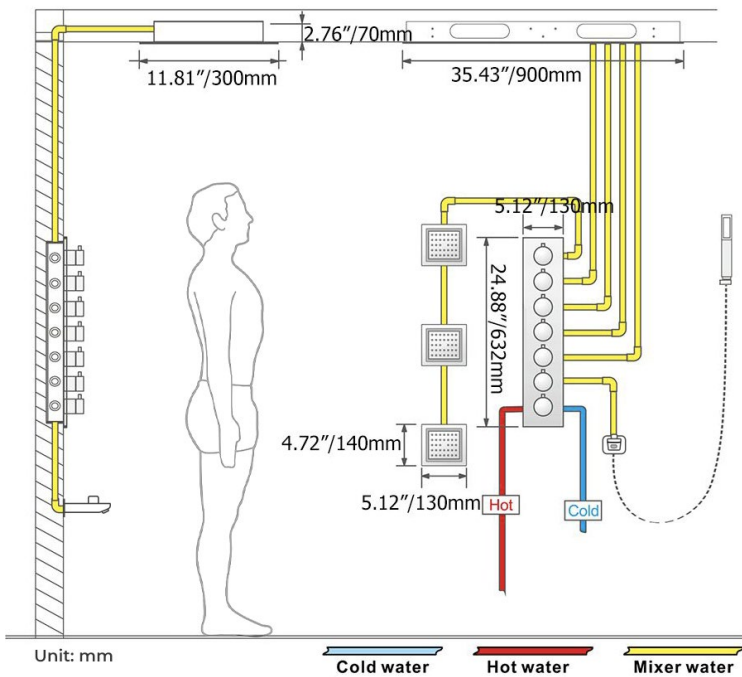

REMOTE CONTROLLED THERMOSTATIC LED RECESSED CEILING MOUNT BRUSHED GOLD RAINFALL WATER COLUMN MIST SHOWER SYSTEM WITH ROUND HAND SHOWER AND 6 JETTED BODY SPRAYS SPECIFICATIONS

- Shower Panel /Hose Material: 304 Stainless Steel
- Shower Head Size: 900*300 mm
- Showerheads Install: Embedded Ceiling Mounted
- Concealed Mixer Install: Wall-Mounted
- LED Shower Head Functions: Rainfall, Waterfall, Mist, Water Column
- Water Pressure: 0.3 MPA
- Water Flow: 16L/min~28L/min
- Shower Accessories Material: Brass
- LED Light: Need to Connect Power
- LED Light Color: 64 Color
- Shower Hose Length: 1.5M
- AC: 100-265V 50/60Hz
- Music: Need Bluetooth

Product shown is only for installation display purpose

All dimensions and specifications are nominal and may vary. Use actual products for accuracy in critical situations.

Shower Mixer

Product shown is only for installation display purpose

Hand Shower

Shower Mixer Connections

Spout

Body Jet

FEATURES

- Material: Brass
- Base Plate Height: 5-1/8"
- Base Plate Width: 5-1/8"
- Jet Surface Area: 3-1/8"
- Surface Depth: 1/4"
- Adjustment Angle: 5°
- Male NPT Connection: 1/2"
- Maximum Flow Rate: 2.5 GPM (9.5L/min) max @ 80 psi