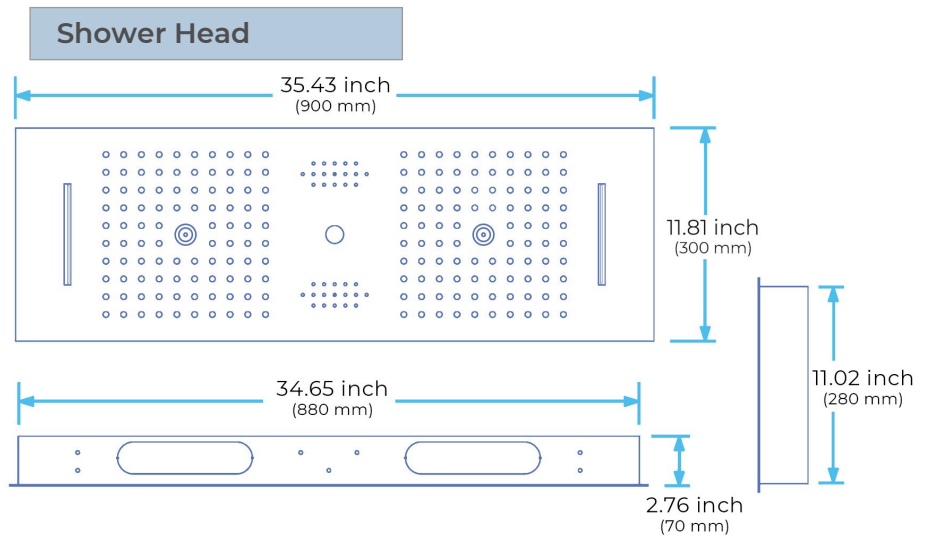

REMOTE CONTROLLED THERMOSTATIC LED RECESSED CEILING MOUNT BRUSHED GOLD RAINFALL WATER COLUMN MIST SHOWER SYSTEM WITH ROUND HAND SHOWER AND 6 JETTED BODY SPRAYS SPECIFICATIONS

- Shower Panel /Hose Material: 304 Stainless Steel
- Shower Head Size: 900*300 mm
- Showerheads Install: Embedded Ceiling Mounted
- Concealed Mixer Install: Wall-Mounted
- LED Shower Head Functions: Rainfall, Waterfall, Mist, Water Column
- Water Pressure: 0.3 MPA
- Water Flow: 16L/min~28L/min
- Shower Accessories Material: Brass
- LED Light: Need to Connect Power
- LED Light Color: 64 Color
- Shower Hose Length: 1.5M
- AC: 100-265V 50/60Hz
- Music: Need Bluetooth

Product shown is only for installation display purpose

All dimensions and specifications are nominal and may vary. Use actual products for accuracy in critical situations.

Shower Mixer

Product shown is only for installation display purpose

Hand Shower

Shower Mixer Connections

Spout

Body Jet

FEATURES

- Material: Brass
- Base Plate Height: 5-1/8"
- Base Plate Width: 5-1/8"
- Jet Surface Area: 3-1/8"
- Surface Depth: 1/4"
- Adjustment Angle: 5°
- Male NPT Connection: 1/2"
- Maximum Flow Rate: 2.5 GPM (9.5L/min) max @ 80 psi