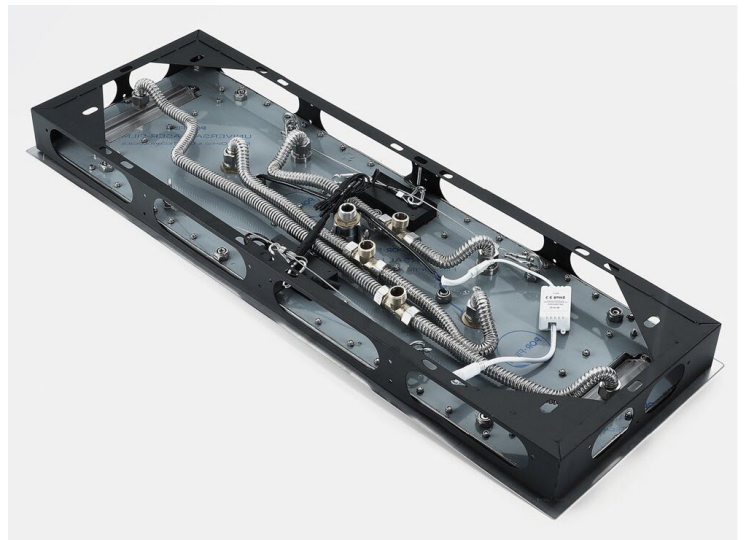

REMOTE CONTROLLED THERMOSTATIC LED RECESSED CEILING MOUNT BRUSHED GOLD RAINFALL WATER COLUMN MIST SHOWER SYSTEM WITH ROUND HAND SHOWER AND 6 JETTED BODY SPRAYS SPECIFICATIONS

- Shower Panel /Hose Material: 304 Stainless Steel
- Shower Head Size: 900*300 mm
- Showerheads Install: Embedded Ceiling Mounted
- Concealed Mixer Install: Wall-Mounted
- LED Shower Head Functions: Rainfall, Waterfall, Mist, Water Column
- Water Pressure: 0.3 MPA
- Water Flow: 16L/min~28L/min
- Shower Accessories Material: Brass
- LED Light: Need to Connect Power
- LED Light Color: 64 Color
- Shower Hose Length: 1.5M
- AC: 100-265V 50/60Hz
- Music: Need Bluetooth

Product shown is only for installation display purpose

All dimensions and specifications are nominal and may vary. Use actual products for accuracy in critical situations.

Shower Mixer

Product shown is only for installation display purpose

Hand Shower

Shower Mixer Connections

Spout

Body Jet

FEATURES

- Material: Brass
- Base Plate Height: 5-1/8"
- Base Plate Width: 5-1/8"
- Jet Surface Area: 3-1/8"
- Surface Depth: 1/4"
- Adjustment Angle: 5°
- Male NPT Connection: 1/2"
- Maximum Flow Rate: 2.5 GPM (9.5L/min) max @ 80 psi