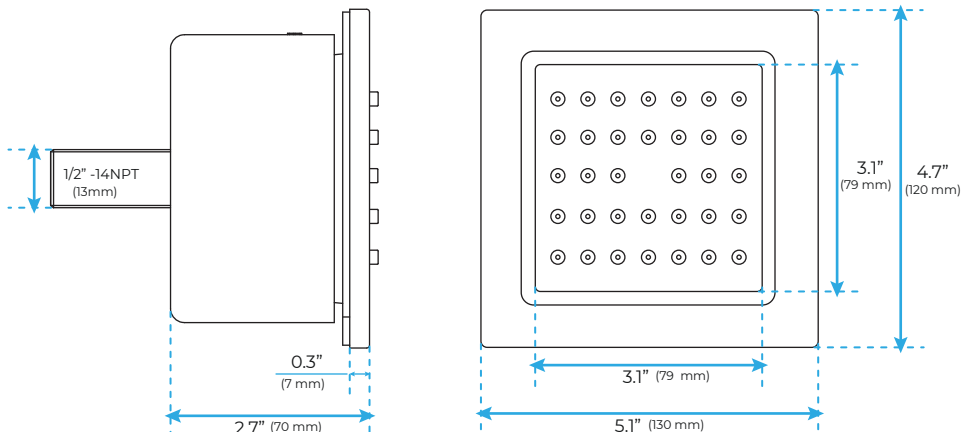

REMOTE CONTROLLED THERMOSTATIC LED RECESSED CEILING MOUNT BRUSHED GOLD RAINFALL WATER COLUMN MIST SHOWER SYSTEM WITH ROUND HAND SHOWER AND 6 JETTED BODY SPRAYS SPECIFICATIONS

- Shower Panel /Hose Material: 304 Stainless Steel
- Shower Head Size: 900*300 mm
- Showerheads Install: Embedded Ceiling Mounted
- Concealed Mixer Install: Wall-Mounted
- LED Shower Head Functions: Rainfall, Waterfall, Mist, Water Column
- Water Pressure: 0.3 MPA
- Water Flow: 16L/min~28L/min
- Shower Accessories Material: Brass
- LED Light: Need to Connect Power
- LED Light Color: 64 Color
- Shower Hose Length: 1.5M
- AC: 100-265V 50/60Hz
- Music: Need Bluetooth

Product shown is only for installation display purpose

All dimensions and specifications are nominal and may vary. Use actual products for accuracy in critical situations.

Shower Mixer

Product shown is only for installation display purpose

Hand Shower

Shower Mixer Connections

Spout

Body Jet

FEATURES

- Material: Brass
- Base Plate Height: 5-1/8"
- Base Plate Width: 5-1/8"
- Jet Surface Area: 3-1/8"
- Surface Depth: 1/4"
- Adjustment Angle: 5°
- Male NPT Connection: 1/2"
- Maximum Flow Rate: 2.5 GPM (9.5L/min) max @ 80 psi