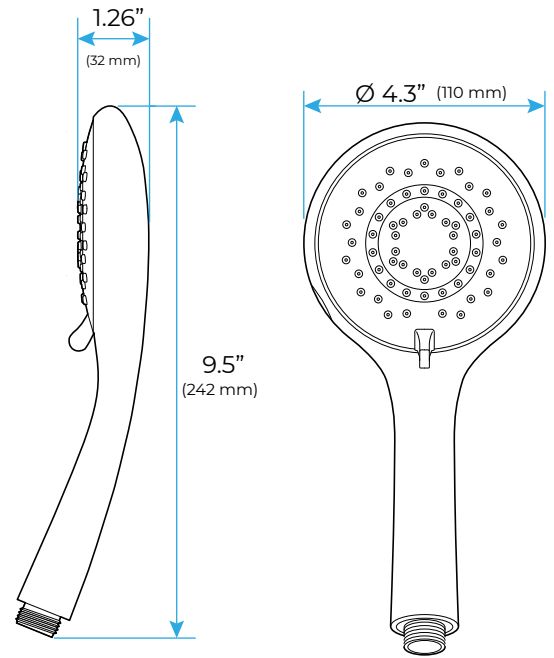

REMOTE CONTROLLED THERMOSTATIC LED RECESSED CEILING MOUNT BRUSHED GOLD RAINFALL WATER COLUMN MIST SHOWER SYSTEM WITH ROUND HAND SHOWER AND 6 JETTED BODY SPRAYS SPECIFICATIONS

- Shower Panel /Hose Material: 304 Stainless Steel
- Shower Head Size: 900*300 mm
- Showerheads Install: Embedded Ceiling Mounted
- Concealed Mixer Install: Wall-Mounted
- LED Shower Head Functions: Rainfall, Waterfall, Mist, Water Column
- Water Pressure: 0.3 MPA
- Water Flow: 16L/min~28L/min
- Shower Accessories Material: Brass
- LED Light: Need to Connect Power
- LED Light Color: 64 Color
- Shower Hose Length: 1.5M
- AC: 100-265V 50/60Hz
- Music: Need Bluetooth

Product shown is only for installation display purpose

All dimensions and specifications are nominal and may vary. Use actual products for accuracy in critical situations.

Shower Mixer

Product shown is only for installation display purpose

Hand Shower

Shower Mixer Connections

Spout

Body Jet

FEATURES

- Material: Brass
- Base Plate Height: 5-1/8"
- Base Plate Width: 5-1/8"
- Jet Surface Area: 3-1/8"
- Surface Depth: 1/4"
- Adjustment Angle: 5°
- Male NPT Connection: 1/2"
- Maximum Flow Rate: 2.5 GPM (9.5L/min) max @ 80 psi