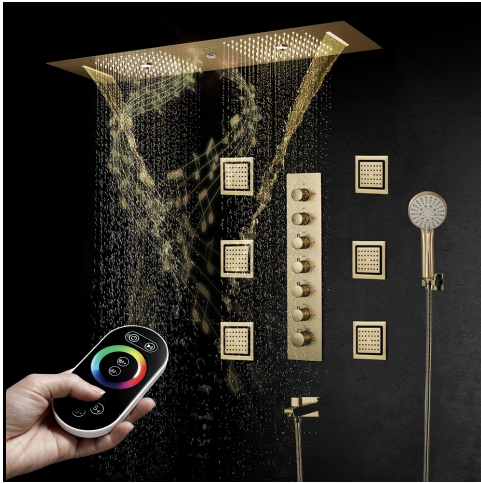

REMOTE CONTROLLED THERMOSTATIC LED RECESSED CEILING MOUNT BRUSHED GOLD RAINFALL WATER COLUMN MIST SHOWER SYSTEM WITH ROUND HAND SHOWER AND 6 JETTED BODY SPRAYS SPECIFICATIONS

- Shower Panel /Hose Material: 304 Stainless Steel
- Shower Head Size: 900*300 mm
- Showerheads Install: Embedded Ceiling Mounted
- Concealed Mixer Install: Wall-Mounted
- LED Shower Head Functions: Rainfall, Waterfall, Mist, Water Column
- Water Pressure: 0.3 MPA
- Water Flow: 16L/min~28L/min
- Shower Accessories Material: Brass
- LED Light: Need to Connect Power
- LED Light Color: 64 Color
- Shower Hose Length: 1.5M
- AC: 100-265V 50/60Hz
- Music: Need Bluetooth

Product shown is only for installation display purpose

All dimensions and specifications are nominal and may vary. Use actual products for accuracy in critical situations.

Shower Mixer

Product shown is only for installation display purpose

Hand Shower

Shower Mixer Connections

Spout

Body Jet

FEATURES

- Material: Brass
- Base Plate Height: 5-1/8"
- Base Plate Width: 5-1/8"
- Jet Surface Area: 3-1/8"
- Surface Depth: 1/4"
- Adjustment Angle: 5°
- Male NPT Connection: 1/2"
- Maximum Flow Rate: 2.5 GPM (9.5L/min) max @ 80 psi