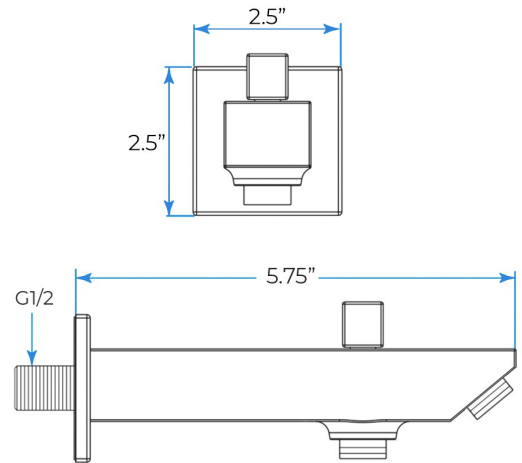

REMOTE CONTROLLED THERMOSTATIC LED RECESSED CEILING MOUNT BRUSHED GOLD RAINFALL WATER COLUMN MIST SHOWER SYSTEM WITH ROUND HAND SHOWER AND 6 JETTED BODY SPRAYS SPECIFICATIONS

- Shower Panel /Hose Material: 304 Stainless Steel
- Shower Head Size: 900*300 mm
- Showerheads Install: Embedded Ceiling Mounted
- Concealed Mixer Install: Wall-Mounted
- LED Shower Head Functions: Rainfall, Waterfall, Mist, Water Column
- Water Pressure: 0.3 MPA
- Water Flow: 16L/min~28L/min
- Shower Accessories Material: Brass
- LED Light: Need to Connect Power
- LED Light Color: 64 Color
- Shower Hose Length: 1.5M
- AC: 100-265V 50/60Hz
- Music: Need Bluetooth

Product shown is only for installation display purpose

All dimensions and specifications are nominal and may vary. Use actual products for accuracy in critical situations.

Shower Mixer

Product shown is only for installation display purpose

Hand Shower

Shower Mixer Connections

Spout

Body Jet

FEATURES

- Material: Brass
- Base Plate Height: 5-1/8"
- Base Plate Width: 5-1/8"
- Jet Surface Area: 3-1/8"
- Surface Depth: 1/4"
- Adjustment Angle: 5°
- Male NPT Connection: 1/2"
- Maximum Flow Rate: 2.5 GPM (9.5L/min) max @ 80 psi