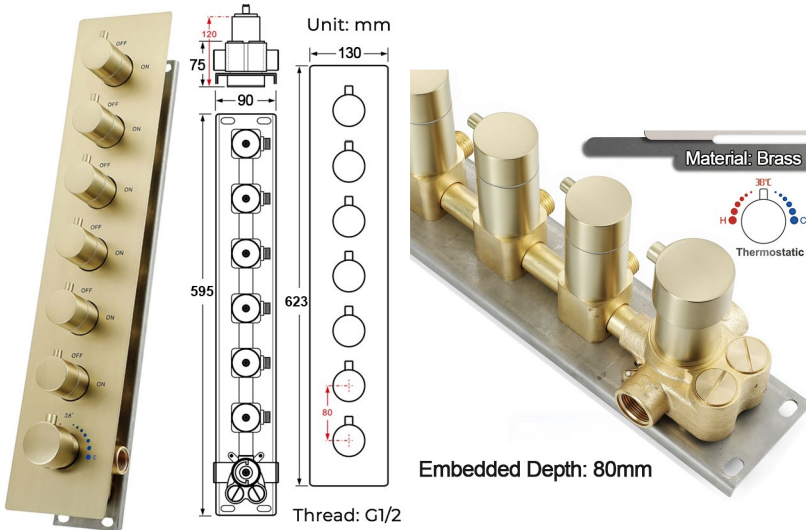

REMOTE CONTROLLED THERMOSTATIC LED RECESSED CEILING MOUNT BRUSHED GOLD RAINFALL WATER COLUMN MIST SHOWER SYSTEM WITH ROUND HAND SHOWER AND 6 JETTED BODY SPRAYS SPECIFICATIONS

- Shower Panel /Hose Material: 304 Stainless Steel
- Shower Head Size: 900*300 mm
- Showerheads Install: Embedded Ceiling Mounted
- Concealed Mixer Install: Wall-Mounted
- LED Shower Head Functions: Rainfall, Waterfall, Mist, Water Column
- Water Pressure: 0.3 MPA
- Water Flow: 16L/min~28L/min
- Shower Accessories Material: Brass
- LED Light: Need to Connect Power
- LED Light Color: 64 Color
- Shower Hose Length: 1.5M
- AC: 100-265V 50/60Hz
- Music: Need Bluetooth

Product shown is only for installation display purpose

All dimensions and specifications are nominal and may vary. Use actual products for accuracy in critical situations.

Shower Mixer

Product shown is only for installation display purpose

Hand Shower

Shower Mixer Connections

Spout

Body Jet

FEATURES

- Material: Brass
- Base Plate Height: 5-1/8"
- Base Plate Width: 5-1/8"
- Jet Surface Area: 3-1/8"
- Surface Depth: 1/4"
- Adjustment Angle: 5°
- Male NPT Connection: 1/2"
- Maximum Flow Rate: 2.5 GPM (9.5L/min) max @ 80 psi