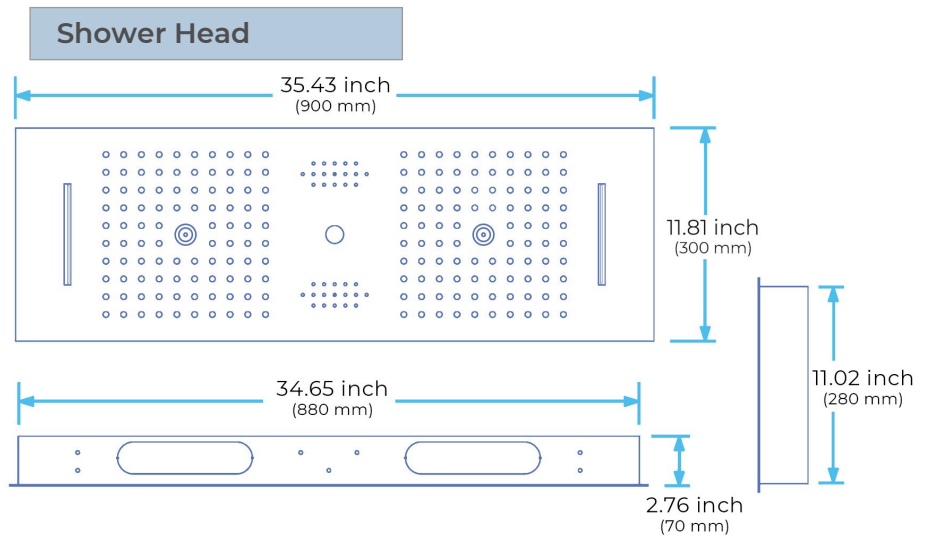

THERMOSTATIC LED BRUSHED GOLD REMOTE CONTROLLED RECESSED CEILING MOUNT RAINFALL WATER COLUMN MIST SHOWER SYSTEM WITH 6 JETTED BODY SPRAYS AND HANDHELD SHOWER SPECIFICATIONS

- Shower Panel /Hose Material: 304 Stainless Steel
- Shower Head Size: 900*300 mm
- Showerheads Install: Embedded Ceiling Mounted
- Concealed Mixer Install: Wall-Mounted
- LED Shower Head Functions: Rainfall, Waterfall, Mist, Water Column
- Water Pressure: 0.3 MPA
- Water Flow: 16L/min~28L/min
- Shower Accessories Material: Brass
- LED Light: Need to Connect Power
- LED Light Color: 64 Color
- Shower Hose Length: 1.5M
- AC: 100-265V 50/60Hz
- Music: Need Bluetooth

Product shown is only for installation display purpose

All dimensions and specifications are nominal and may vary. Use actual products for accuracy in critical situations.

Shower Mixer

Product shown is only for installation display purpose

Hand Shower

Shower Mixer Connections

Body Jet

FEATURES

- Material: Brass
- Base Plate Height: 5-1/8"
- Base Plate Width: 5-1/8"
- Jet Surface Area: 3-1/8"
- Surface Depth: 1/4"
- Adjustment Angle: 5°
- Male NPT Connection: 1/2"
- Maximum Flow Rate: 2.5 GPM (9.5L/min) max @ 80 psi