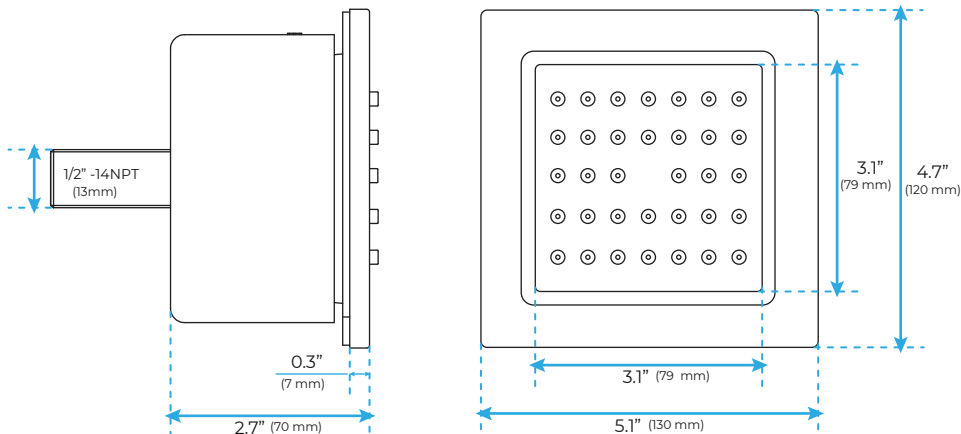

THERMOSTATIC LED BRUSHED GOLD REMOTE CONTROLLED RECESSED CEILING MOUNT RAINFALL WATER COLUMN MIST SHOWER SYSTEM WITH 6 JETTED BODY SPRAYS AND HANDHELD SHOWER SPECIFICATIONS

- Shower Panel /Hose Material: 304 Stainless Steel
- Shower Head Size: 900*300 mm
- Showerheads Install: Embedded Ceiling Mounted
- Concealed Mixer Install: Wall-Mounted
- LED Shower Head Functions: Rainfall, Waterfall, Mist, Water Column
- Water Pressure: 0.3 MPA
- Water Flow: 16L/min~28L/min
- Shower Accessories Material: Brass
- LED Light: Need to Connect Power
- LED Light Color: 64 Color
- Shower Hose Length: 1.5M
- AC: 100-265V 50/60Hz
- Music: Need Bluetooth

Product shown is only for installation display purpose

All dimensions and specifications are nominal and may vary. Use actual products for accuracy in critical situations.

Shower Mixer

Product shown is only for installation display purpose

Hand Shower

Shower Mixer Connections

Body Jet

FEATURES

- Material: Brass
- Base Plate Height: 5-1/8"
- Base Plate Width: 5-1/8"
- Jet Surface Area: 3-1/8"
- Surface Depth: 1/4"
- Adjustment Angle: 5°
- Male NPT Connection: 1/2"
- Maximum Flow Rate: 2.5 GPM (9.5L/min) max @ 80 psi