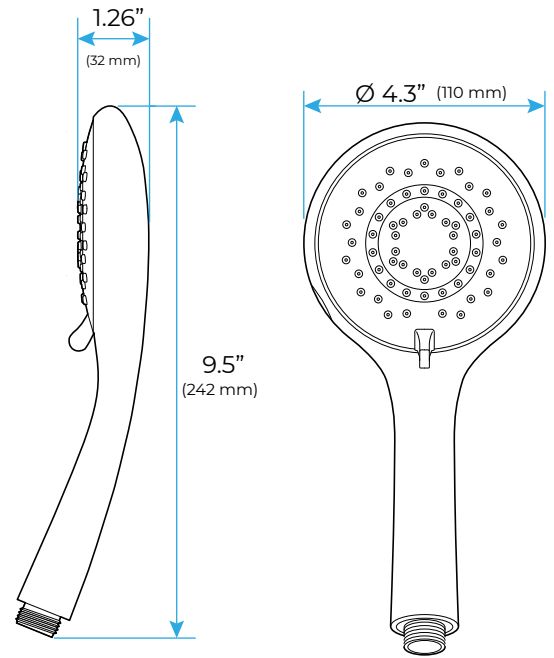

THERMOSTATIC LED BRUSHED GOLD REMOTE CONTROLLED RECESSED CEILING MOUNT RAINFALL WATER COLUMN MIST SHOWER SYSTEM WITH 6 JETTED BODY SPRAYS AND HANDHELD SHOWER SPECIFICATIONS

- Shower Panel /Hose Material: 304 Stainless Steel
- Shower Head Size: 900*300 mm
- Showerheads Install: Embedded Ceiling Mounted
- Concealed Mixer Install: Wall-Mounted
- LED Shower Head Functions: Rainfall, Waterfall, Mist, Water Column
- Water Pressure: 0.3 MPA
- Water Flow: 16L/min~28L/min
- Shower Accessories Material: Brass
- LED Light: Need to Connect Power
- LED Light Color: 64 Color
- Shower Hose Length: 1.5M
- AC: 100-265V 50/60Hz
- Music: Need Bluetooth

Product shown is only for installation display purpose

All dimensions and specifications are nominal and may vary. Use actual products for accuracy in critical situations.

Shower Mixer

Product shown is only for installation display purpose

Hand Shower

Shower Mixer Connections

Body Jet

FEATURES

- Material: Brass
- Base Plate Height: 5-1/8"
- Base Plate Width: 5-1/8"
- Jet Surface Area: 3-1/8"
- Surface Depth: 1/4"
- Adjustment Angle: 5°
- Male NPT Connection: 1/2"
- Maximum Flow Rate: 2.5 GPM (9.5L/min) max @ 80 psi