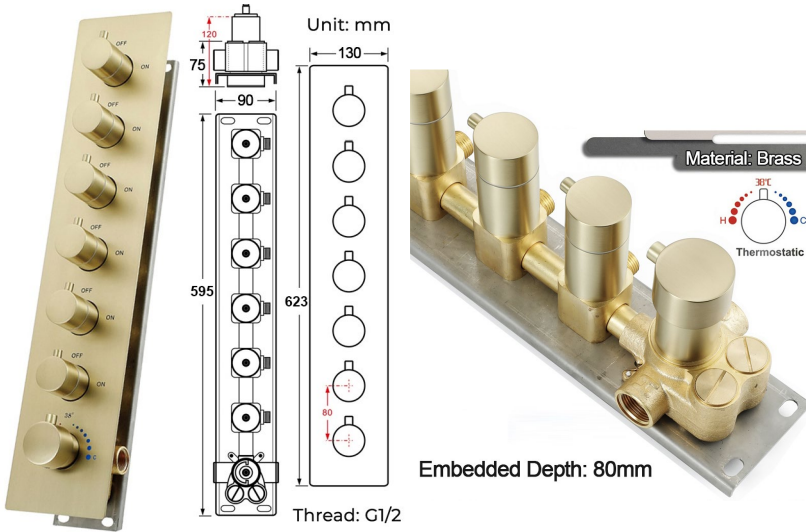

THERMOSTATIC LED BRUSHED GOLD REMOTE CONTROLLED RECESSED CEILING MOUNT RAINFALL WATER COLUMN MIST SHOWER SYSTEM WITH 6 JETTED BODY SPRAYS AND HANDHELD SHOWER SPECIFICATIONS

- Shower Panel /Hose Material: 304 Stainless Steel
- Shower Head Size: 900*300 mm
- Showerheads Install: Embedded Ceiling Mounted
- Concealed Mixer Install: Wall-Mounted
- LED Shower Head Functions: Rainfall, Waterfall, Mist, Water Column
- Water Pressure: 0.3 MPA
- Water Flow: 16L/min~28L/min
- Shower Accessories Material: Brass
- LED Light: Need to Connect Power
- LED Light Color: 64 Color
- Shower Hose Length: 1.5M
- AC: 100-265V 50/60Hz
- Music: Need Bluetooth

Product shown is only for installation display purpose

All dimensions and specifications are nominal and may vary. Use actual products for accuracy in critical situations.

Shower Mixer

Product shown is only for installation display purpose

Hand Shower

Shower Mixer Connections

Body Jet

FEATURES

- Material: Brass
- Base Plate Height: 5-1/8"
- Base Plate Width: 5-1/8"
- Jet Surface Area: 3-1/8"
- Surface Depth: 1/4"
- Adjustment Angle: 5°
- Male NPT Connection: 1/2"
- Maximum Flow Rate: 2.5 GPM (9.5L/min) max @ 80 psi