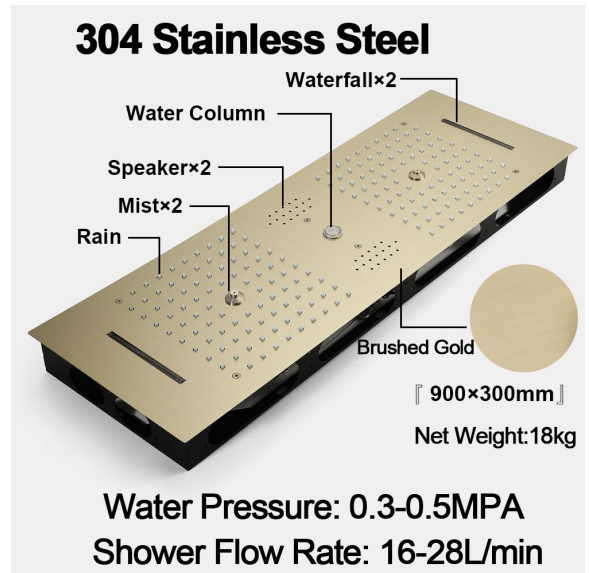

THERMOSTATIC LED BRUSHED GOLD REMOTE CONTROLLED RECESSED CEILING MOUNT RAINFALL WATER COLUMN MIST SHOWER SYSTEM WITH 6 JETTED BODY SPRAYS AND HANDHELD SHOWER SPECIFICATIONS

- Shower Panel /Hose Material: 304 Stainless Steel
- Shower Head Size: 900*300 mm
- Showerheads Install: Embedded Ceiling Mounted
- Concealed Mixer Install: Wall-Mounted
- LED Shower Head Functions: Rainfall, Waterfall, Mist, Water Column
- Water Pressure: 0.3 MPA
- Water Flow: 16L/min~28L/min
- Shower Accessories Material: Brass
- LED Light: Need to Connect Power
- LED Light Color: 64 Color
- Shower Hose Length: 1.5M
- AC: 100-265V 50/60Hz
- Music: Need Bluetooth

Product shown is only for installation display purpose

All dimensions and specifications are nominal and may vary. Use actual products for accuracy in critical situations.

Shower Mixer

Product shown is only for installation display purpose

Hand Shower

Shower Mixer Connections

Body Jet

FEATURES

- Material: Brass
- Base Plate Height: 5-1/8"
- Base Plate Width: 5-1/8"
- Jet Surface Area: 3-1/8"
- Surface Depth: 1/4"
- Adjustment Angle: 5°
- Male NPT Connection: 1/2"
- Maximum Flow Rate: 2.5 GPM (9.5L/min) max @ 80 psi