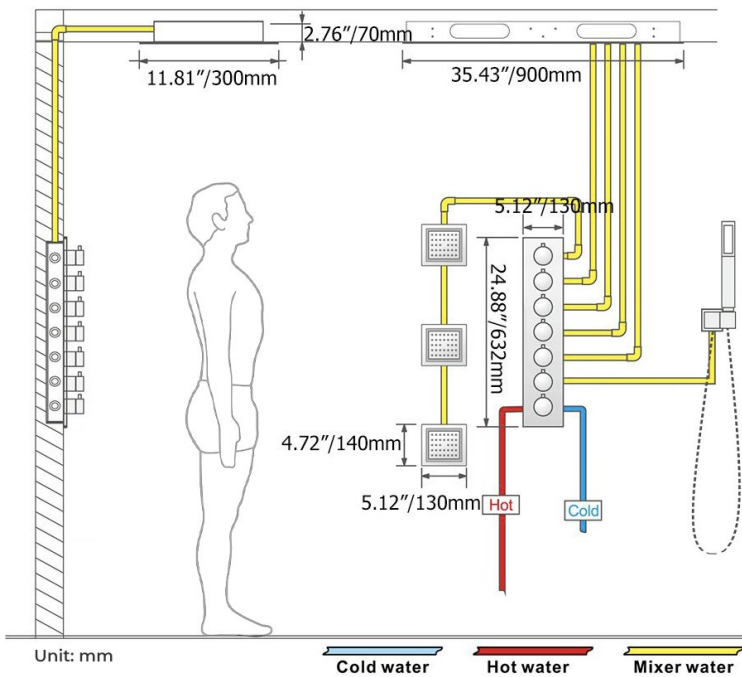

THERMOSTATIC LED BRUSHED GOLD REMOTE CONTROLLED RECESSED CEILING MOUNT RAINFALL WATER COLUMN MIST SHOWER SYSTEM WITH 6 JETTED BODY SPRAYS AND HANDHELD SHOWER SPECIFICATIONS

- Shower Panel /Hose Material: 304 Stainless Steel
- Shower Head Size: 900*300 mm
- Showerheads Install: Embedded Ceiling Mounted
- Concealed Mixer Install: Wall-Mounted
- LED Shower Head Functions: Rainfall, Waterfall, Mist, Water Column
- Water Pressure: 0.3 MPA
- Water Flow: 16L/min~28L/min
- Shower Accessories Material: Brass
- LED Light: Need to Connect Power
- LED Light Color: 64 Color
- Shower Hose Length: 1.5M
- AC: 100-265V 50/60Hz
- Music: Need Bluetooth

Product shown is only for installation display purpose

All dimensions and specifications are nominal and may vary. Use actual products for accuracy in critical situations.

Shower Mixer

Product shown is only for installation display purpose

Hand Shower

Shower Mixer Connections

Body Jet

FEATURES

- Material: Brass
- Base Plate Height: 5-1/8"
- Base Plate Width: 5-1/8"
- Jet Surface Area: 3-1/8"
- Surface Depth: 1/4"
- Adjustment Angle: 5°
- Male NPT Connection: 1/2"
- Maximum Flow Rate: 2.5 GPM (9.5L/min) max @ 80 psi