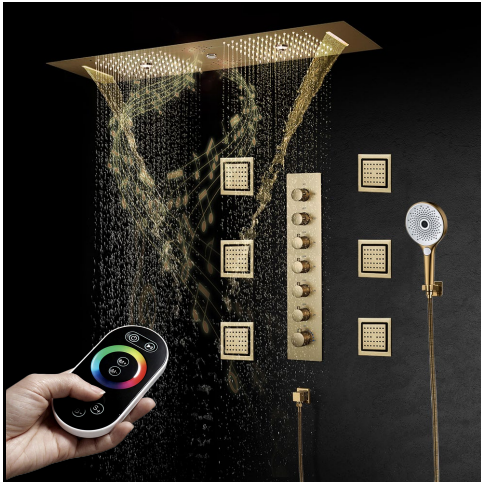

THERMOSTATIC LED BRUSHED GOLD REMOTE CONTROLLED RECESSED CEILING MOUNT RAINFALL WATER COLUMN MIST SHOWER SYSTEM WITH 6 JETTED BODY SPRAYS AND HANDHELD SHOWER SPECIFICATIONS

- Shower Panel /Hose Material: 304 Stainless Steel
- Shower Head Size: 900*300 mm
- Showerheads Install: Embedded Ceiling Mounted
- Concealed Mixer Install: Wall-Mounted
- LED Shower Head Functions: Rainfall, Waterfall, Mist, Water Column
- Water Pressure: 0.3 MPA
- Water Flow: 16L/min~28L/min
- Shower Accessories Material: Brass
- LED Light: Need to Connect Power
- LED Light Color: 64 Color
- Shower Hose Length: 1.5M
- AC: 100-265V 50/60Hz
- Music: Need Bluetooth

Product shown is only for installation display purpose

All dimensions and specifications are nominal and may vary. Use actual products for accuracy in critical situations.

Shower Mixer

Product shown is only for installation display purpose

Hand Shower

Shower Mixer Connections

Body Jet

FEATURES

- Material: Brass
- Base Plate Height: 5-1/8"
- Base Plate Width: 5-1/8"
- Jet Surface Area: 3-1/8"
- Surface Depth: 1/4"
- Adjustment Angle: 5°
- Male NPT Connection: 1/2"
- Maximum Flow Rate: 2.5 GPM (9.5L/min) max @ 80 psi