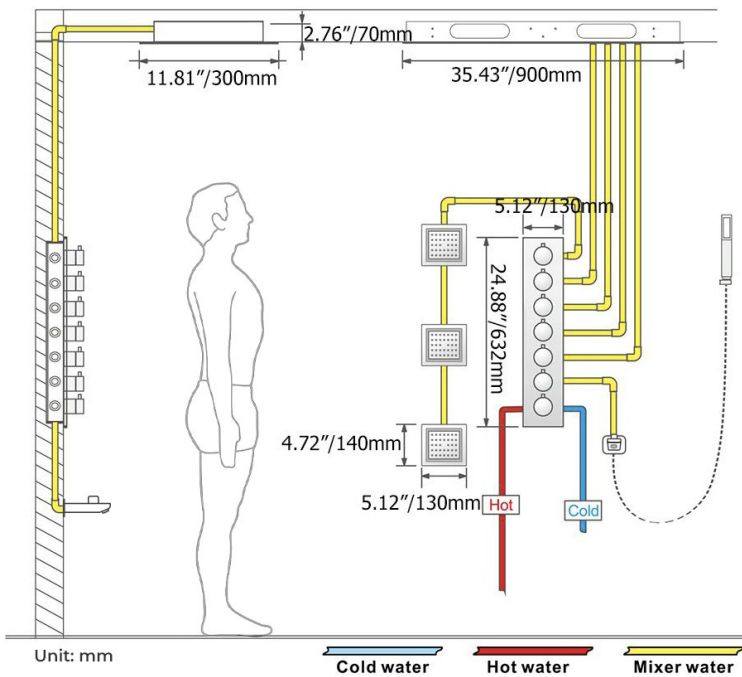

PHONE CONTROLLED BRUSHED GOLD THERMOSTATIC LED RECESSED CEILING MOUNT RAINFALL WATER COLUMN MIST SHOWER SYSTEM WITH SQUARE HAND SHOWER AND JETTED BODY SPRAYS SPECIFICATIONS

- Shower Panel /Hose Material: 304 Stainless Steel
- Shower Head Size: 900*300 mm
- Showerheads Install: Embedded Ceiling Mounted
- Concealed Mixer Install: Wall-Mounted
- LED Shower Head Functions: Rainfall, Waterfall, Mist, Water Column
- Water Pressure: 0.3 MPA
- Water Flow: 16L/min~28L/min
- Shower Accessories Material: Brass
- LED Light: Need to Connect Power
- LED Light Color: 64 Color
- Shower Hose Length: 1.5M
- AC: 100-265V 50/60Hz
- Music: Need Bluetooth

Product shown is only for installation display purpose

Kinds of color **64** temperature adjustable

Built-in WIFI

Phone control color

Color software App install instruction

download name: Smart Life

All dimensions and specifications are nominal and may vary. Use actual products for accuracy in critical situations.

Shower Mixer

Product shown is only for installation display purpose

Hand Shower

Flow Rate: 2.0 GPM / 7.6 LPM

Shower Mixer Connections

Spout

Body Jet

FEATURES

- Material: Brass
- Base Plate Height: 5-1/8"
- Base Plate Width: 5-1/8"
- Jet Surface Area: 3-1/8"
- Surface Depth: 1/4"
- Adjustment Angle: 5°
- Male NPT Connection: 1/2"
- Maximum Flow Rate: 2.5 GPM (9.5L/min) max @ 80 psi