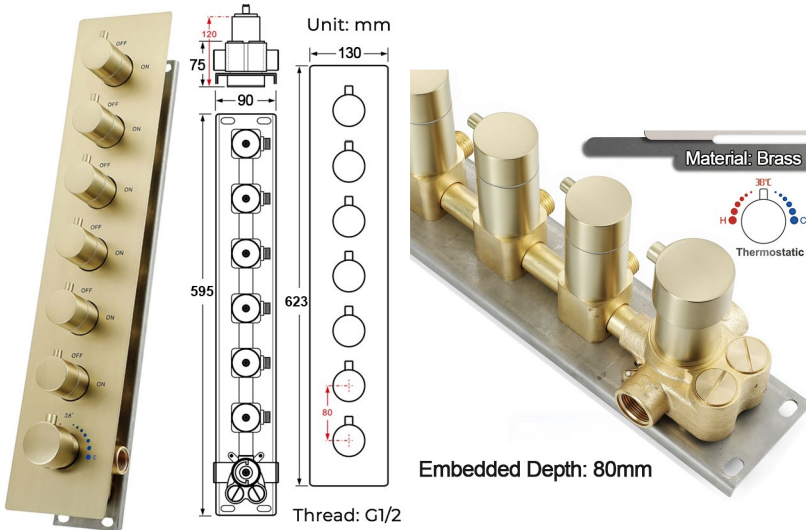

PHONE CONTROLLED BRUSHED GOLD THERMOSTATIC LED RECESSED CEILING MOUNT RAINFALL WATER COLUMN MIST SHOWER SYSTEM WITH SQUARE HAND SHOWER AND JETTED BODY SPRAYS SPECIFICATIONS

- Shower Panel /Hose Material: 304 Stainless Steel
- Shower Head Size: 900*300 mm
- Showerheads Install: Embedded Ceiling Mounted
- Concealed Mixer Install: Wall-Mounted
- LED Shower Head Functions: Rainfall, Waterfall, Mist, Water Column
- Water Pressure: 0.3 MPA
- Water Flow: 16L/min~28L/min
- Shower Accessories Material: Brass
- LED Light: Need to Connect Power
- LED Light Color: 64 Color
- Shower Hose Length: 1.5M
- AC: 100-265V 50/60Hz
- Music: Need Bluetooth

Product shown is only for installation display purpose

Kinds of color **64** temperature adjustable

Built-in WIFI

Phone control color

Color software App install instruction

download name: Smart Life

All dimensions and specifications are nominal and may vary. Use actual products for accuracy in critical situations.

Shower Mixer

Product shown is only for installation display purpose

Hand Shower

Flow Rate: 2.0 GPM / 7.6 LPM

Shower Mixer Connections

Spout

Body Jet

FEATURES

- Material: Brass
- Base Plate Height: 5-1/8"
- Base Plate Width: 5-1/8"
- Jet Surface Area: 3-1/8"
- Surface Depth: 1/4"
- Adjustment Angle: 5°
- Male NPT Connection: 1/2"
- Maximum Flow Rate: 2.5 GPM (9.5L/min) max @ 80 psi