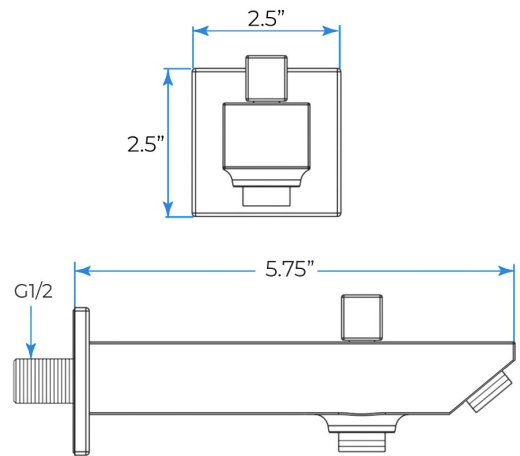

PHONE CONTROLLED BRUSHED GOLD THERMOSTATIC LED RECESSED CEILING MOUNT RAINFALL WATER COLUMN MIST SHOWER SYSTEM WITH SQUARE HAND SHOWER AND JETTED BODY SPRAYS SPECIFICATIONS

- Shower Panel /Hose Material: 304 Stainless Steel
- Shower Head Size: 900*300 mm
- Showerheads Install: Embedded Ceiling Mounted
- Concealed Mixer Install: Wall-Mounted
- LED Shower Head Functions: Rainfall, Waterfall, Mist, Water Column
- Water Pressure: 0.3 MPA
- Water Flow: 16L/min~28L/min
- Shower Accessories Material: Brass
- LED Light: Need to Connect Power
- LED Light Color: 64 Color
- Shower Hose Length: 1.5M
- AC: 100-265V 50/60Hz
- Music: Need Bluetooth

Shower Mixer

Product shown is only for installation display purpose

Hand Shower

Flow Rate: 2.0 GPM / 7.6 LPM

Shower Mixer Connections

Spout

Body Jet

FEATURES

- Material: Brass
- Base Plate Height: 5-1/8"
- Base Plate Width: 5-1/8"
- Jet Surface Area: 3-1/8"
- Surface Depth: 1/4"
- Adjustment Angle: 5°
- Male NPT Connection: 1/2"
- Maximum Flow Rate: 2.5 GPM (9.5L/min) max @ 80 psi