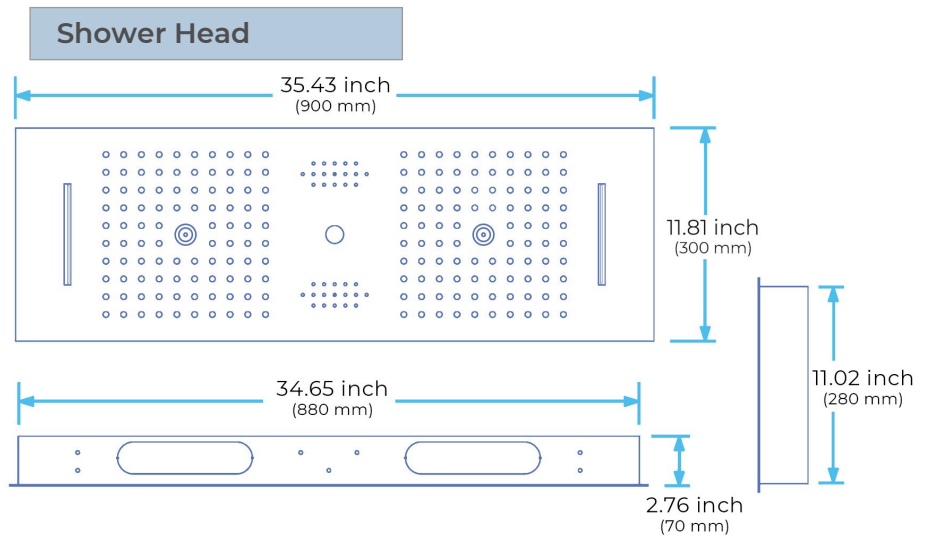

PHONE CONTROLLED BRUSHED GOLD THERMOSTATIC LED RECESSED CEILING MOUNT RAINFALL WATER COLUMN MIST SHOWER SYSTEM WITH SQUARE HAND SHOWER AND JETTED BODY SPRAYS SPECIFICATIONS

- Shower Panel /Hose Material: 304 Stainless Steel
- Shower Head Size: 900*300 mm
- Showerheads Install: Embedded Ceiling Mounted
- Concealed Mixer Install: Wall-Mounted
- LED Shower Head Functions: Rainfall, Waterfall, Mist, Water Column
- Water Pressure: 0.3 MPA
- Water Flow: 16L/min~28L/min
- Shower Accessories Material: Brass
- LED Light: Need to Connect Power
- LED Light Color: 64 Color
- Shower Hose Length: 1.5M
- AC: 100-265V 50/60Hz
- Music: Need Bluetooth

Product shown is only for installation display purpose

Kinds of color **64** temperature adjustable

Built-in WIFI

Phone control color

Color software App install instruction

download name: Smart Life

All dimensions and specifications are nominal and may vary. Use actual products for accuracy in critical situations.

Shower Mixer

Product shown is only for installation display purpose

Hand Shower

Flow Rate: 2.0 GPM / 7.6 LPM

Shower Mixer Connections

Spout

Body Jet

FEATURES

- Material: Brass
- Base Plate Height: 5-1/8"
- Base Plate Width: 5-1/8"
- Jet Surface Area: 3-1/8"
- Surface Depth: 1/4"
- Adjustment Angle: 5°
- Male NPT Connection: 1/2"
- Maximum Flow Rate: 2.5 GPM (9.5L/min) max @ 80 psi