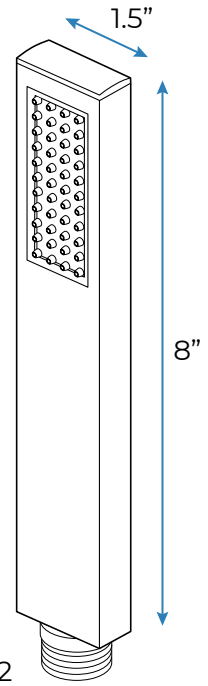

PHONE CONTROLLED BRUSHED GOLD THERMOSTATIC LED RECESSED CEILING MOUNT RAINFALL WATER COLUMN MIST SHOWER SYSTEM WITH SQUARE HAND SHOWER AND JETTED BODY SPRAYS SPECIFICATIONS

- Shower Panel /Hose Material: 304 Stainless Steel
- Shower Head Size: 900*300 mm
- Showerheads Install: Embedded Ceiling Mounted
- Concealed Mixer Install: Wall-Mounted
- LED Shower Head Functions: Rainfall, Waterfall, Mist, Water Column
- Water Pressure: 0.3 MPA
- Water Flow: 16L/min~28L/min
- Shower Accessories Material: Brass
- LED Light: Need to Connect Power
- LED Light Color: 64 Color
- Shower Hose Length: 1.5M
- AC: 100-265V 50/60Hz
- Music: Need Bluetooth

Product shown is only for installation display purpose

Kinds of color **64** temperature adjustable

Built-in WIFI

Phone control color

Color software App install instruction

download name: Smart Life

All dimensions and specifications are nominal and may vary. Use actual products for accuracy in critical situations.

Shower Mixer

Product shown is only for installation display purpose

Hand Shower

Flow Rate: 2.0 GPM / 7.6 LPM

Shower Mixer Connections

Spout

Body Jet

FEATURES

- Material: Brass
- Base Plate Height: 5-1/8"
- Base Plate Width: 5-1/8"
- Jet Surface Area: 3-1/8"
- Surface Depth: 1/4"
- Adjustment Angle: 5°
- Male NPT Connection: 1/2"
- Maximum Flow Rate: 2.5 GPM (9.5L/min) max @ 80 psi