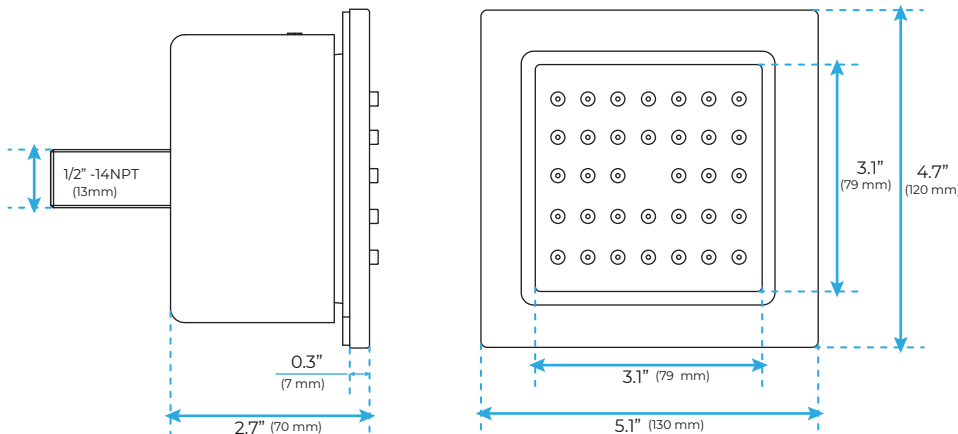

PHONE CONTROLLED BRUSHED GOLD THERMOSTATIC LED RECESSED CEILING MOUNT RAINFALL WATER COLUMN MIST SHOWER SYSTEM WITH SQUARE HAND SHOWER AND JETTED BODY SPRAYS SPECIFICATIONS

- Shower Panel /Hose Material: 304 Stainless Steel
- Shower Head Size: 900*300 mm
- Showerheads Install: Embedded Ceiling Mounted
- Concealed Mixer Install: Wall-Mounted
- LED Shower Head Functions: Rainfall, Waterfall, Mist, Water Column
- Water Pressure: 0.3 MPA
- Water Flow: 16L/min~28L/min
- Shower Accessories Material: Brass
- LED Light: Need to Connect Power
- LED Light Color: 64 Color
- Shower Hose Length: 1.5M
- AC: 100-265V 50/60Hz
- Music: Need Bluetooth

Product shown is only for installation display purpose

Kinds of color **64** temperature adjustable

Built-in WIFI

Phone control color

Color software App install instruction

download name: Smart Life

All dimensions and specifications are nominal and may vary. Use actual products for accuracy in critical situations.

Shower Mixer

Product shown is only for installation display purpose

Hand Shower

Flow Rate: 2.0 GPM / 7.6 LPM

Shower Mixer Connections

Spout

Body Jet

FEATURES

- Material: Brass
- Base Plate Height: 5-1/8"
- Base Plate Width: 5-1/8"
- Jet Surface Area: 3-1/8"
- Surface Depth: 1/4"
- Adjustment Angle: 5°
- Male NPT Connection: 1/2"
- Maximum Flow Rate: 2.5 GPM (9.5L/min) max @ 80 psi