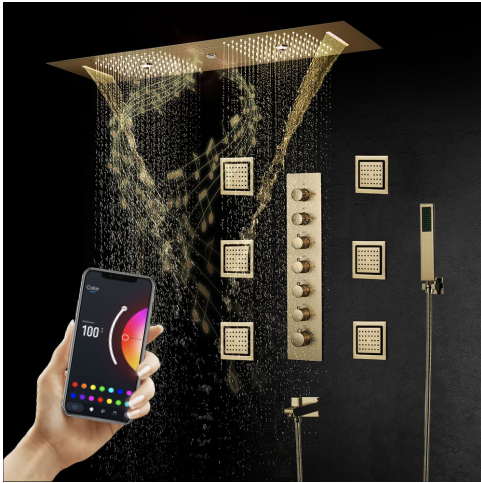

PHONE CONTROLLED BRUSHED GOLD THERMOSTATIC LED RECESSED CEILING MOUNT RAINFALL WATER COLUMN MIST SHOWER SYSTEM WITH SQUARE HAND SHOWER AND JETTED BODY SPRAYS SPECIFICATIONS

- Shower Panel /Hose Material: 304 Stainless Steel
- Shower Head Size: 900*300 mm
- Showerheads Install: Embedded Ceiling Mounted
- Concealed Mixer Install: Wall-Mounted
- LED Shower Head Functions: Rainfall, Waterfall, Mist, Water Column
- Water Pressure: 0.3 MPA
- Water Flow: 16L/min~28L/min
- Shower Accessories Material: Brass
- LED Light: Need to Connect Power
- LED Light Color: 64 Color
- Shower Hose Length: 1.5M
- AC: 100-265V 50/60Hz
- Music: Need Bluetooth

Product shown is only for installation display purpose

Kinds of color **64** temperature adjustable

Built-in WIFI

Phone control color

Color software App install instruction

download name: Smart Life

All dimensions and specifications are nominal and may vary. Use actual products for accuracy in critical situations.

Shower Mixer

Product shown is only for installation display purpose

Hand Shower

Flow Rate: 2.0 GPM / 7.6 LPM

Shower Mixer Connections

Spout

Body Jet

FEATURES

- Material: Brass
- Base Plate Height: 5-1/8"
- Base Plate Width: 5-1/8"
- Jet Surface Area: 3-1/8"
- Surface Depth: 1/4"
- Adjustment Angle: 5°
- Male NPT Connection: 1/2"
- Maximum Flow Rate: 2.5 GPM (9.5L/min) max @ 80 psi